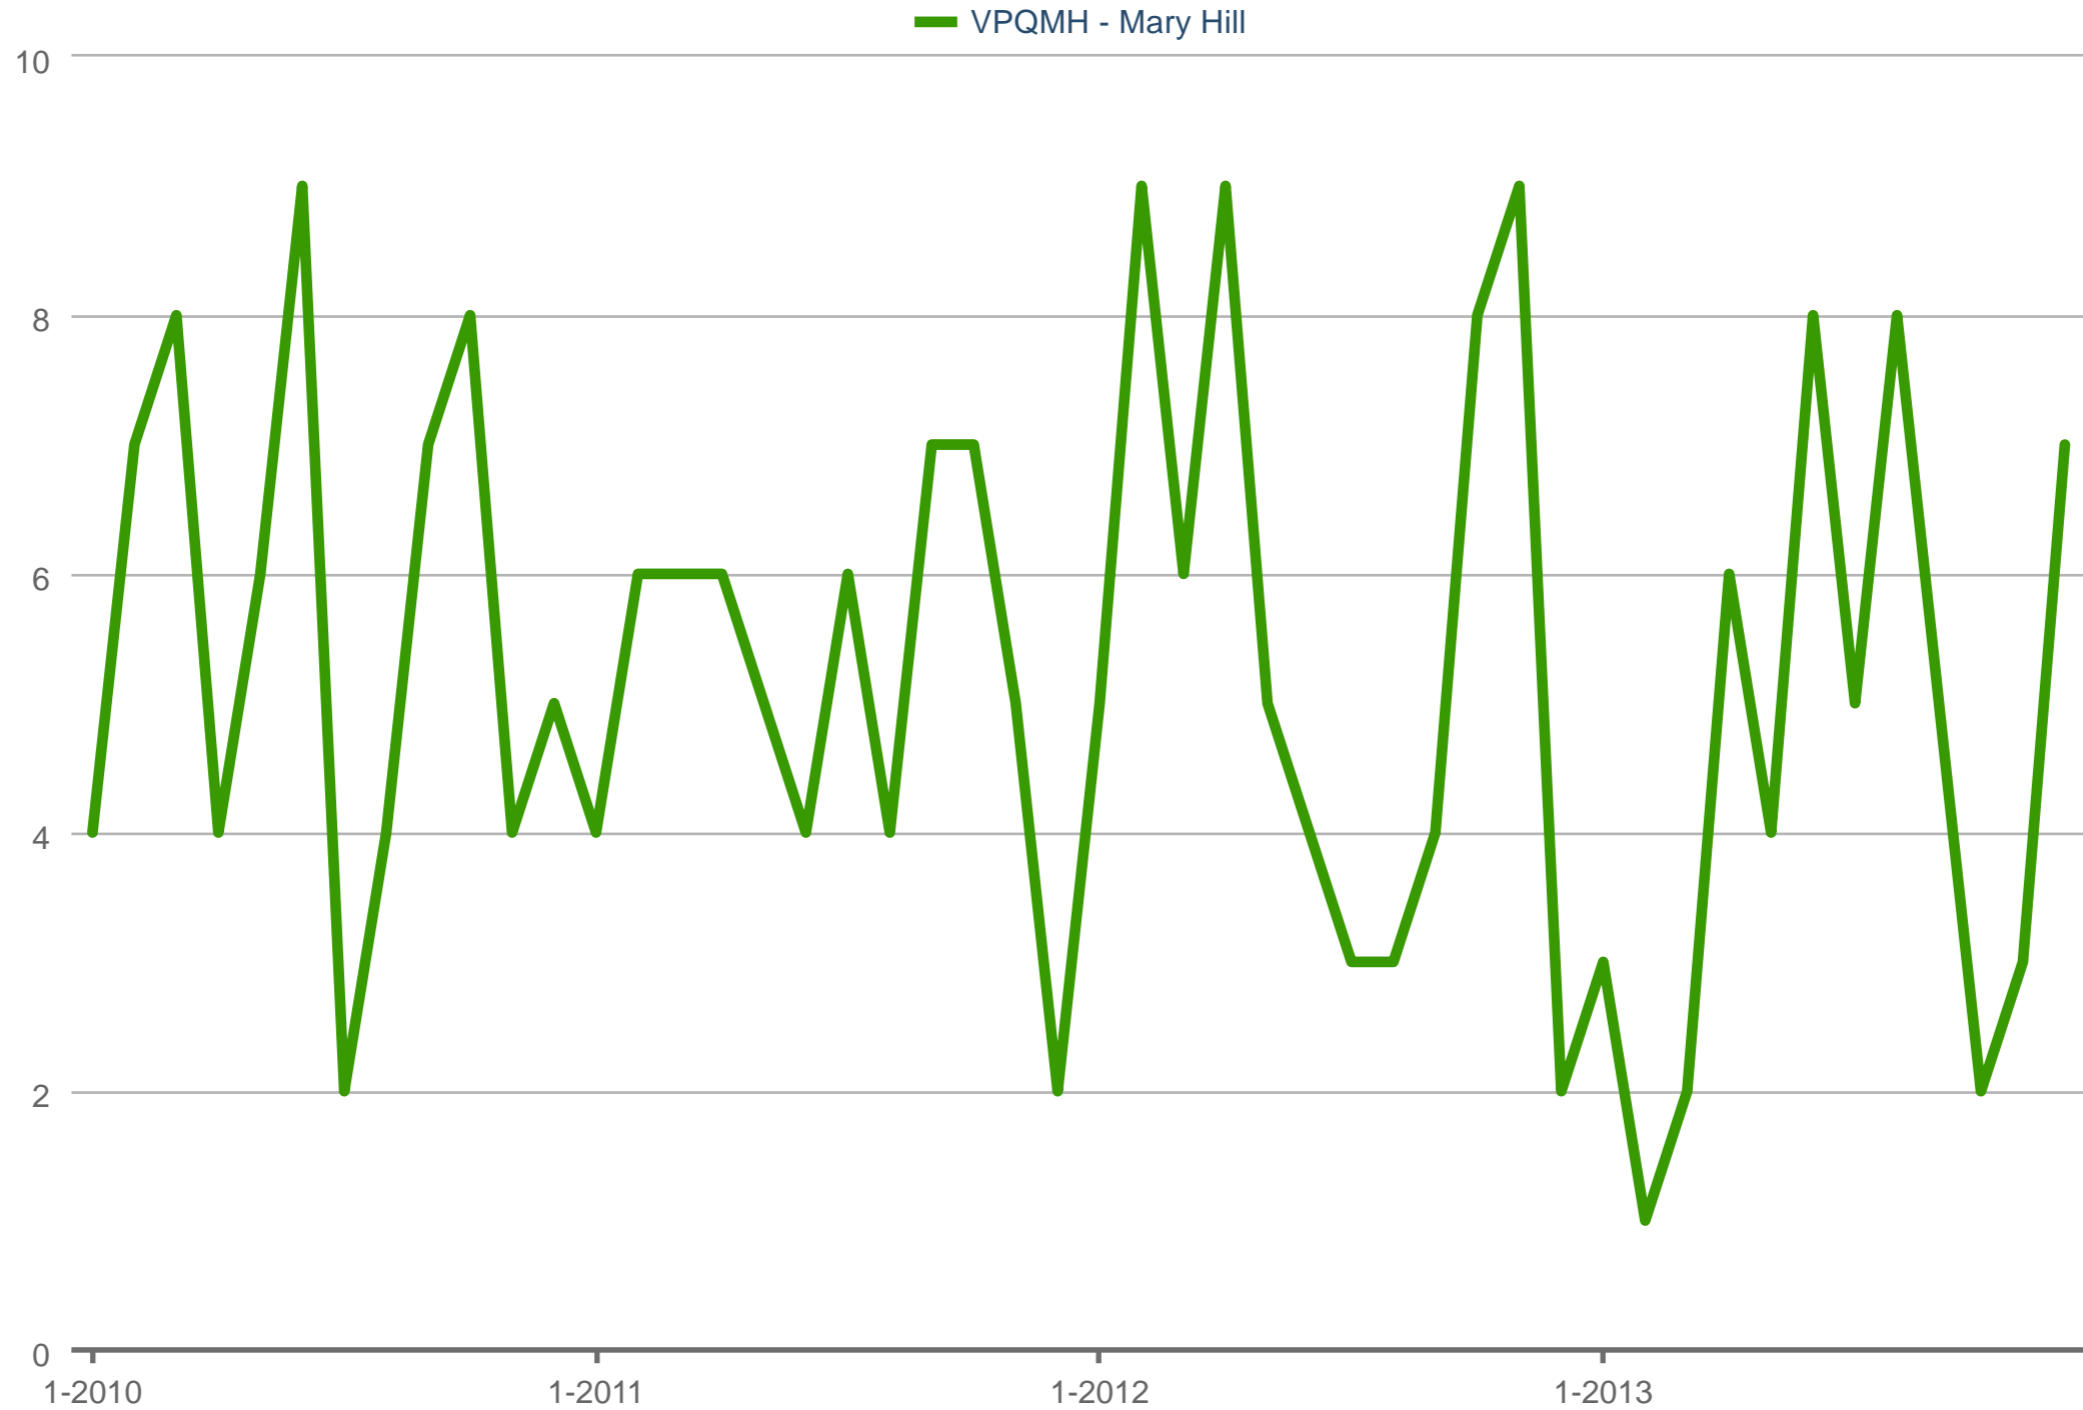

### Sales

VPQM - Mary Hill

Each data point is one month of activity. Data is from January 21, 2014.