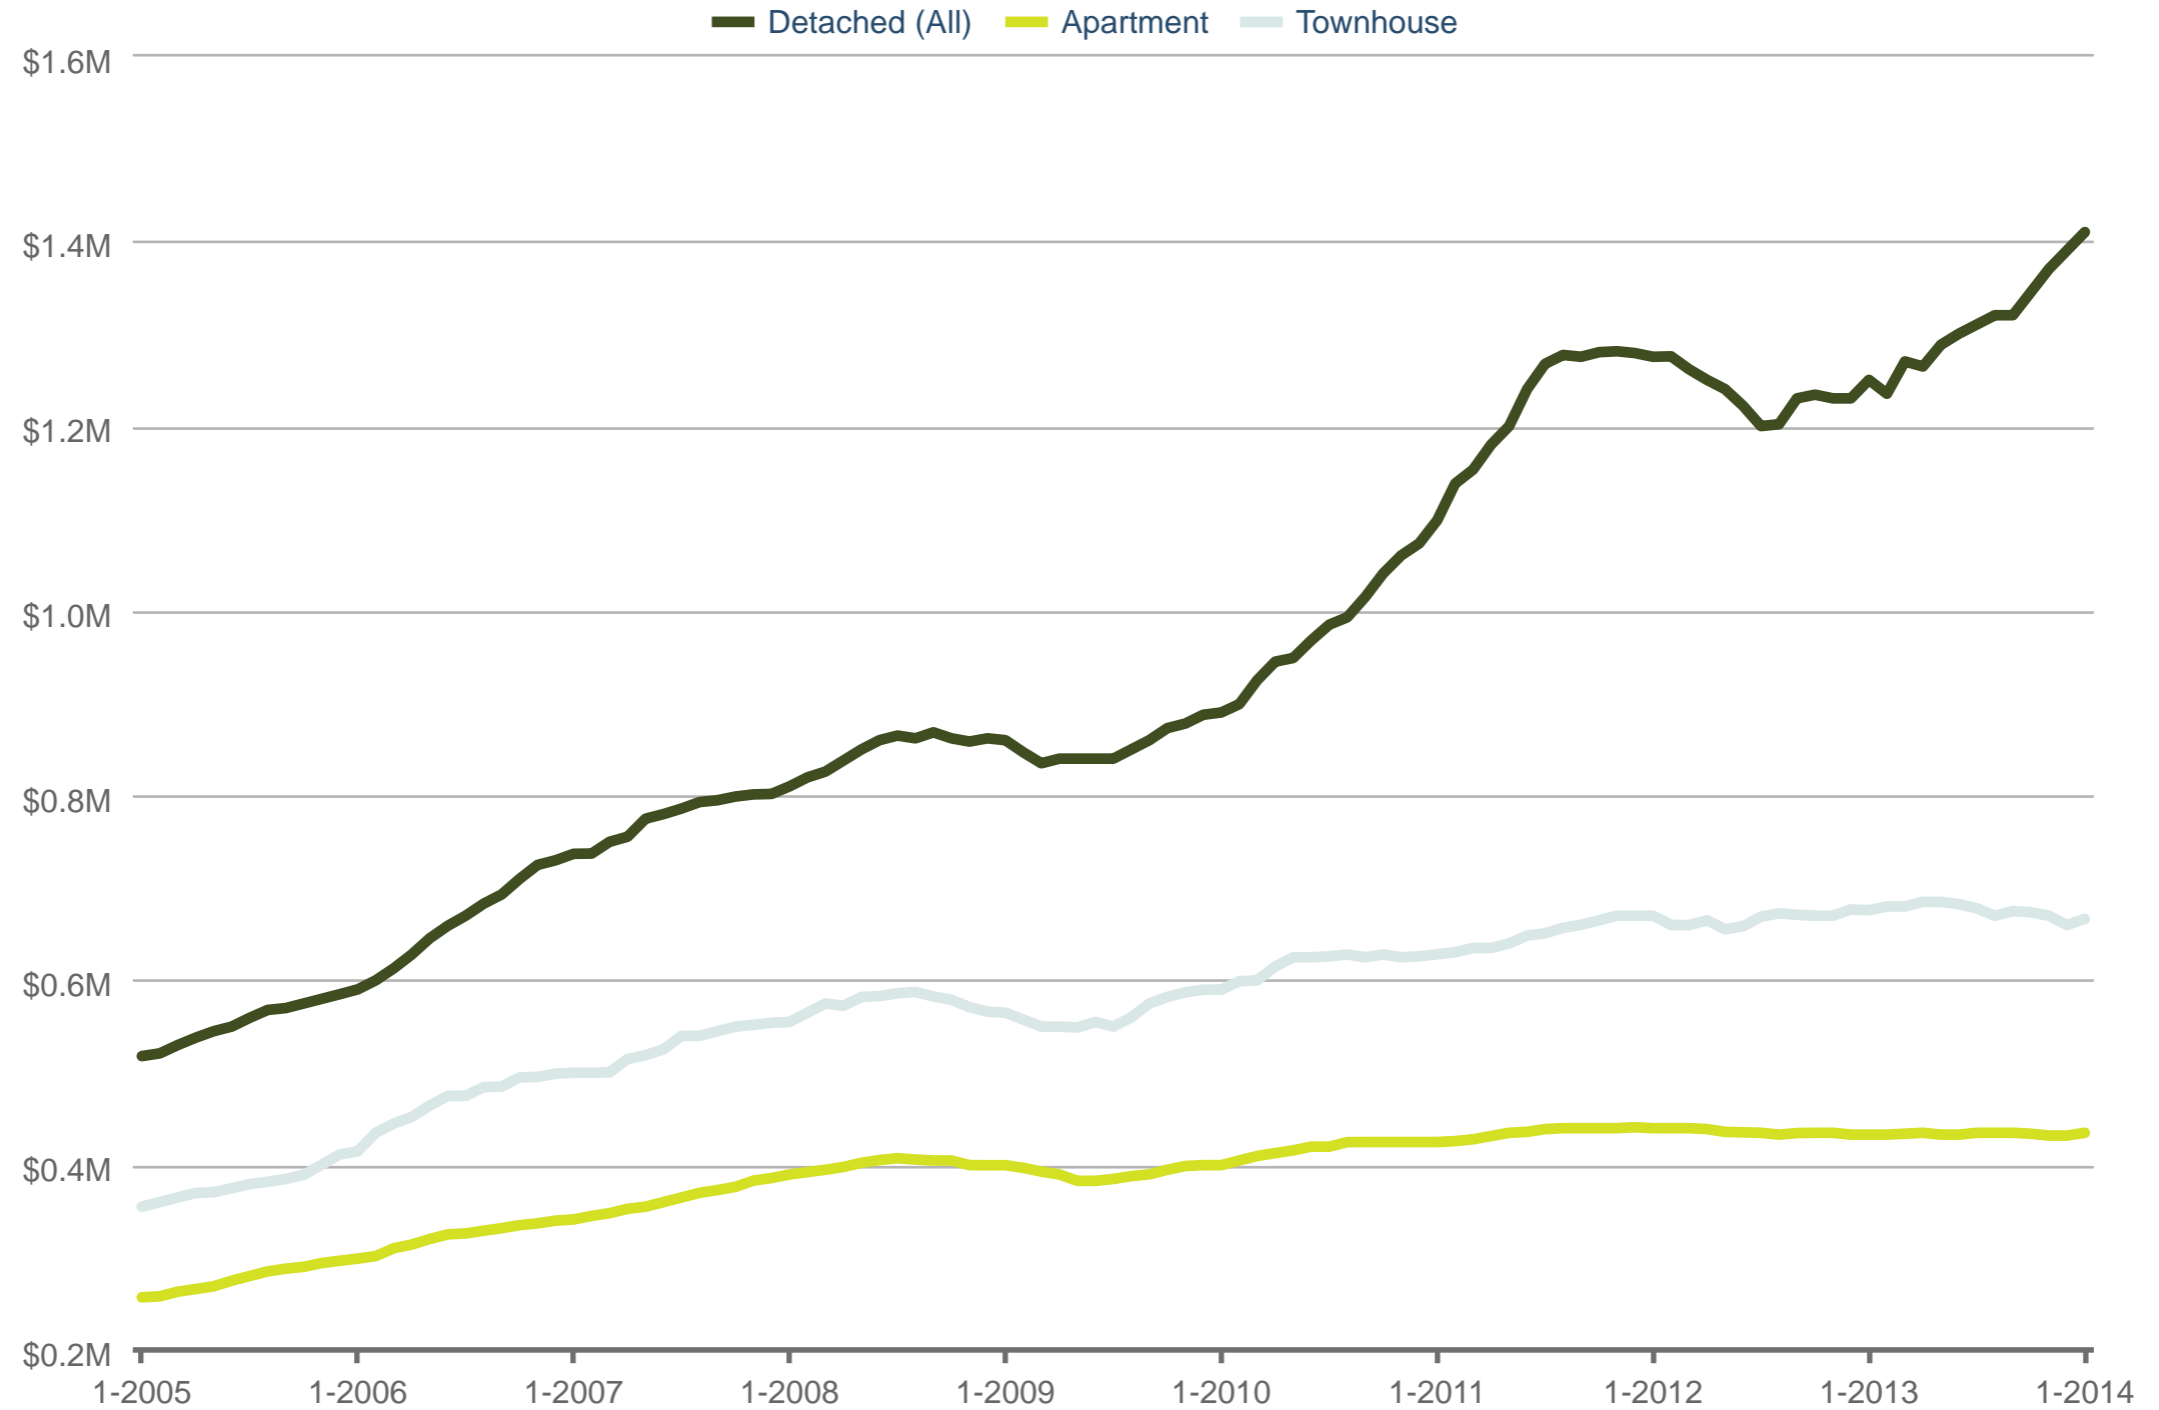

Don Pearce

Royal LePage - Brookside Realty

Office: 604-467-5000

Cell: 604-230-7917

donpearce@telus.net

www.thepearceteam.com

Median Sales Price - By Property Type

V - Vancouver

Each data point is 12 months of activity. Data is from February 7, 2014.

All data from Greater Vancouver REALTORS © 2024 ShowingTime.