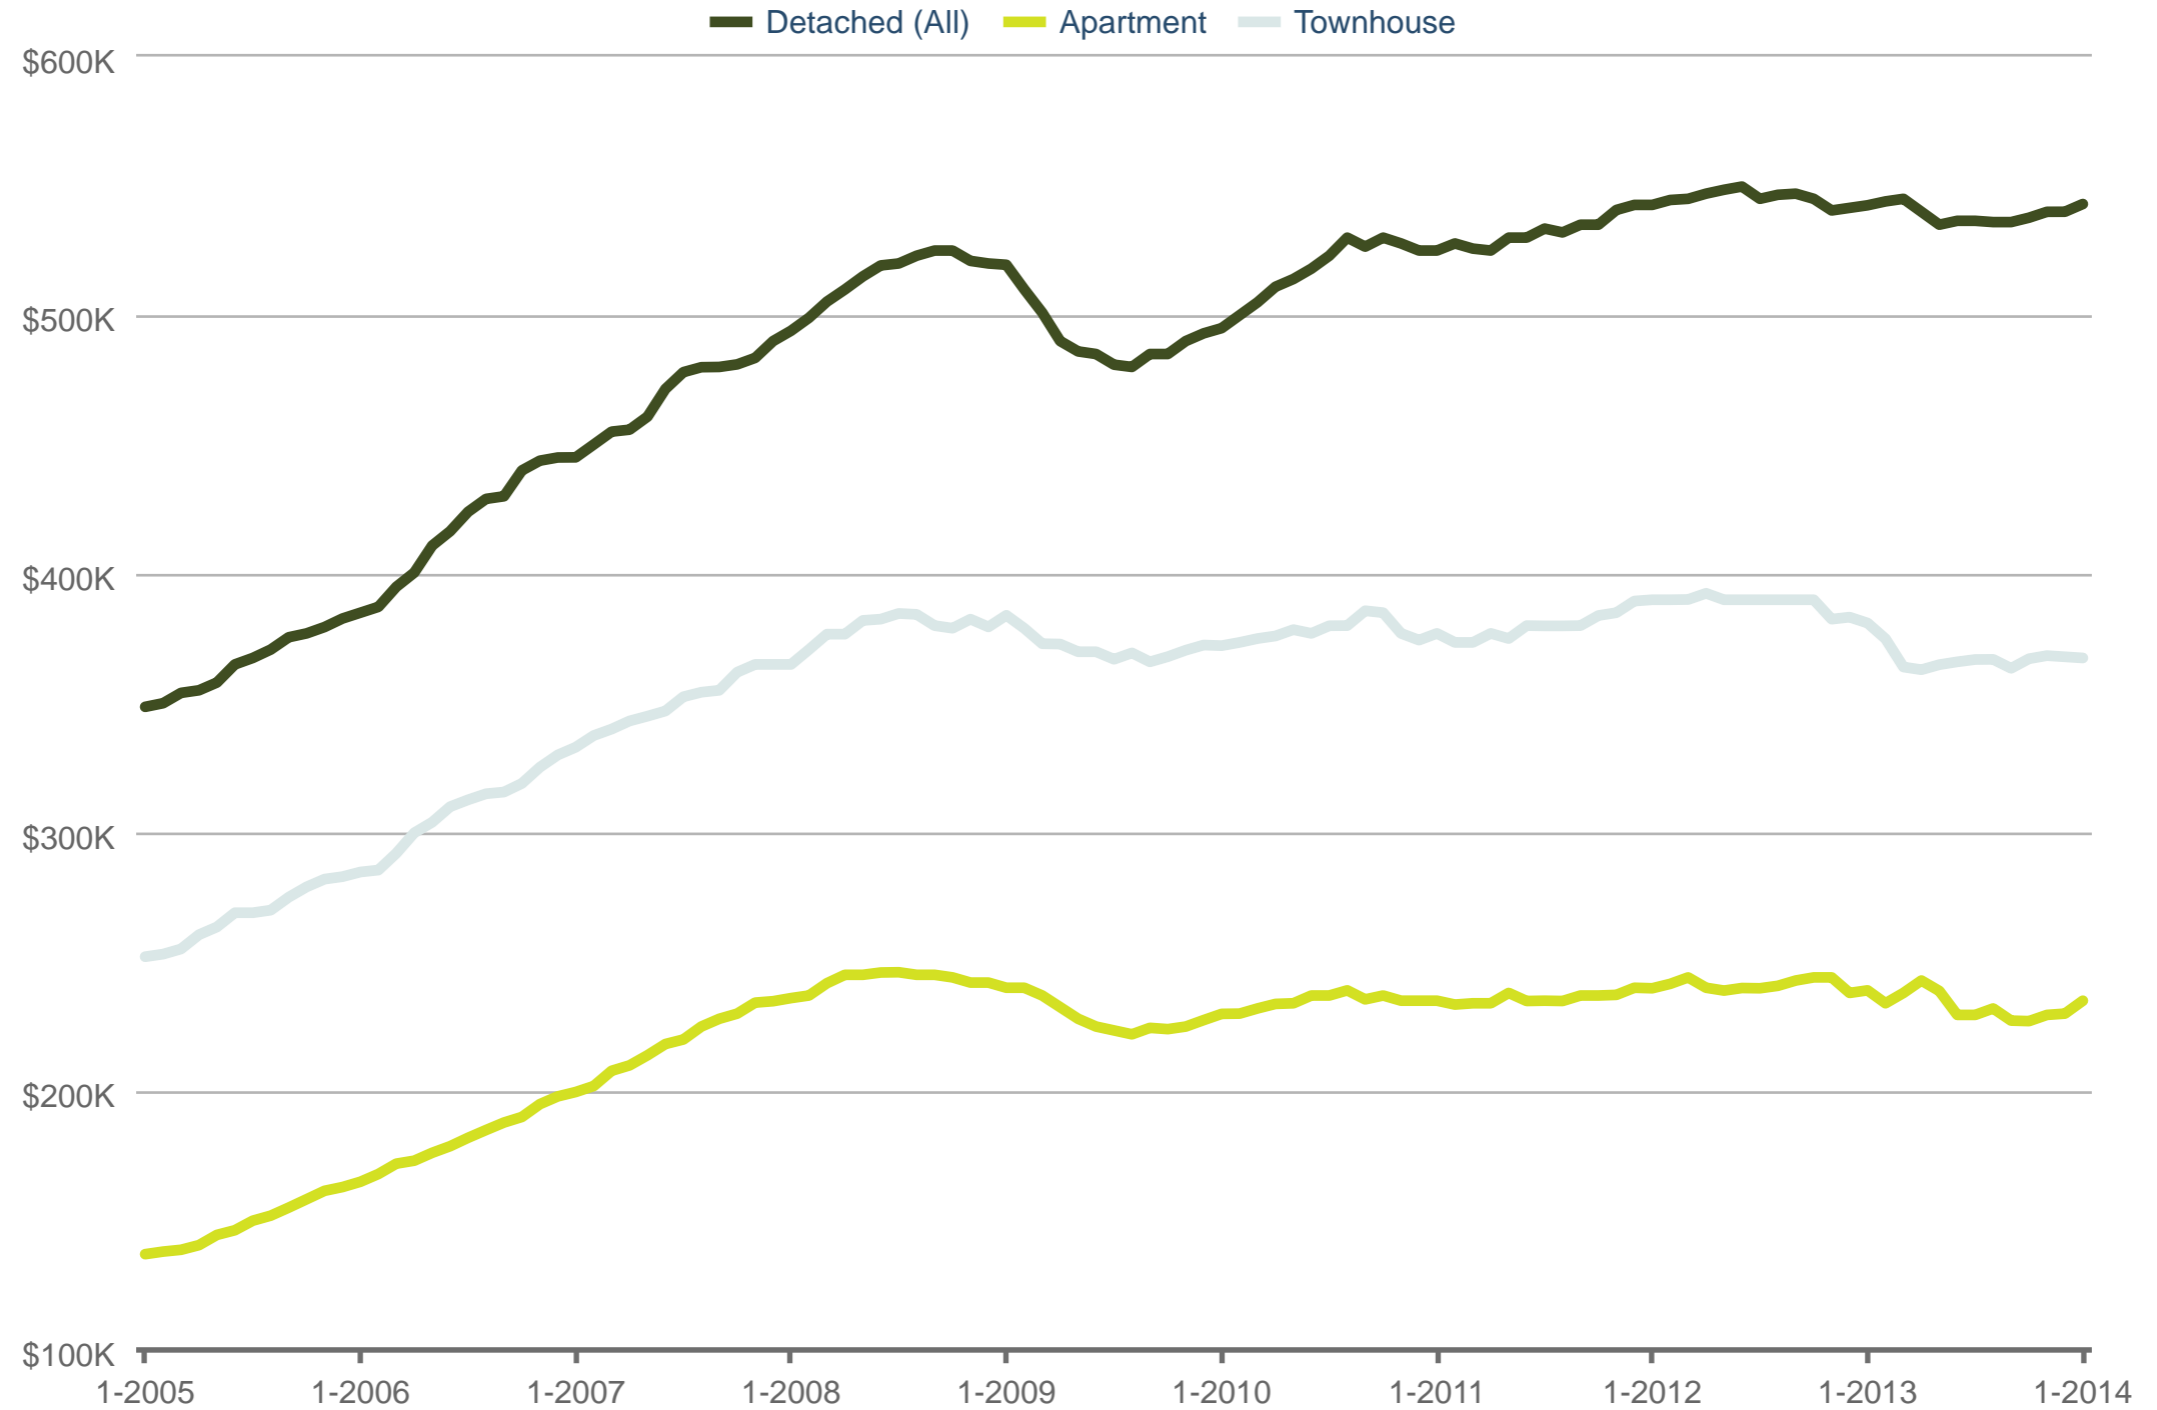

Don Pearce

Royal LePage - Brookside Realty

Office: 604-467-5000

Cell: 604-230-7917

donpearce@telus.net

www.thepearceteam.com

Median Sales Price - By Property Type

VPQ - Port Coquitlam

Each data point is 12 months of activity. Data is from February 7, 2014.

All data from Greater Vancouver REALTORS © 2024 ShowingTime.