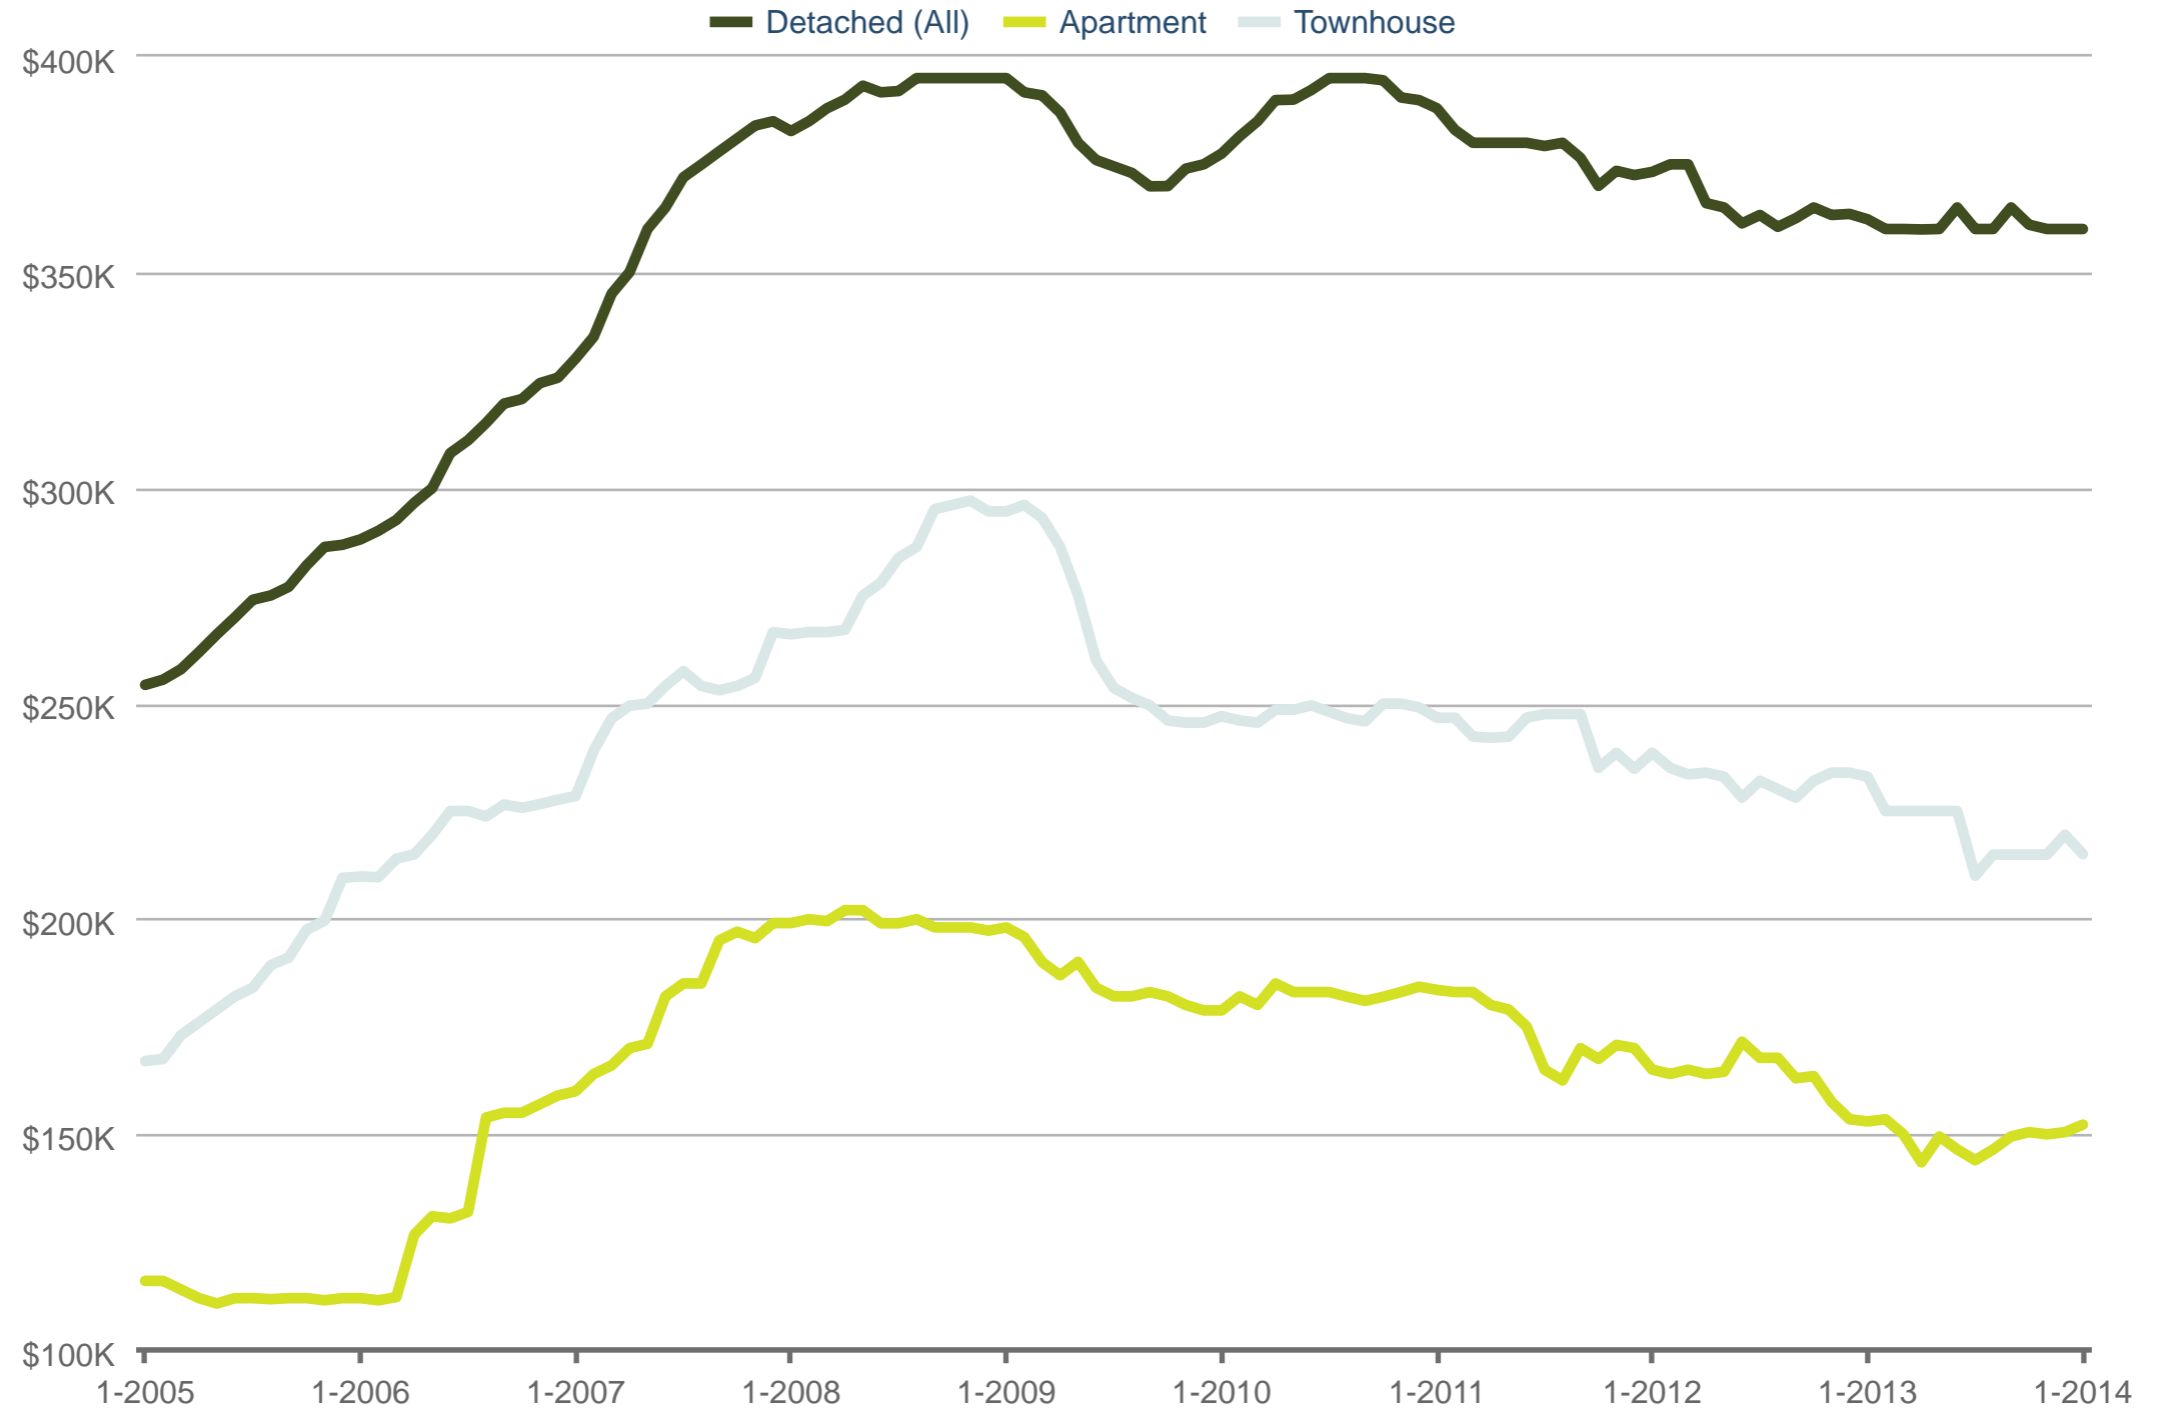

### Median Sales Price - By Property Type

F80 - Mission

Each data point is 12 months of activity. Data is from February 7, 2014.

All data from Greater Vancouver REALTORS © 2024 ShowingTime.