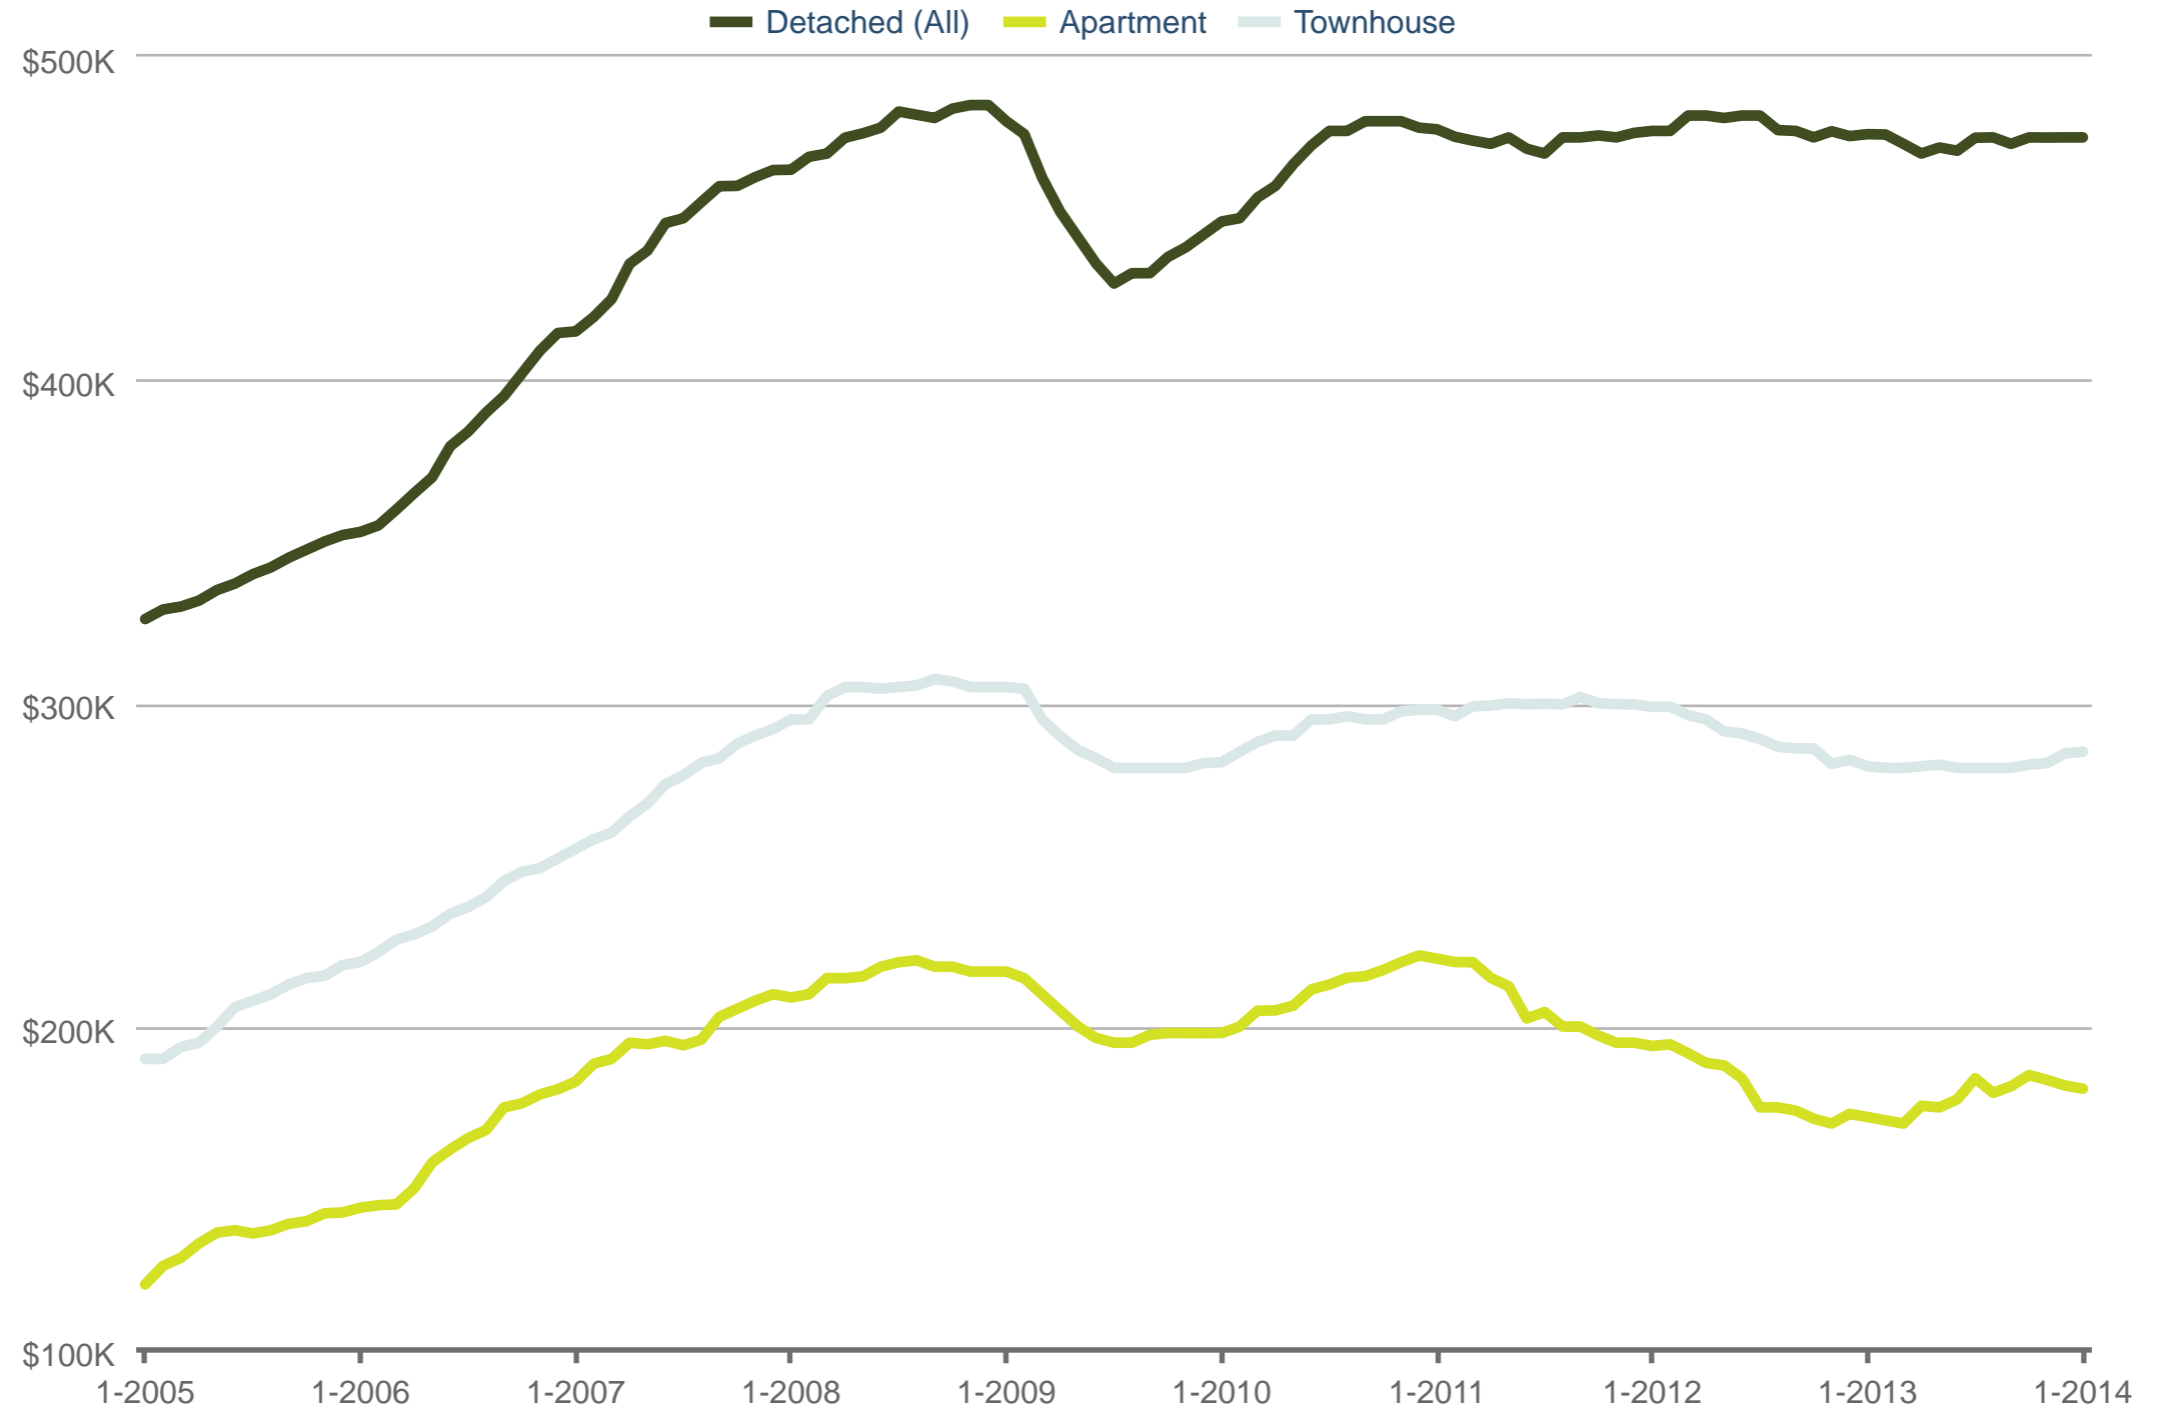

Don Pearce
 Royal LePage - Brookside Realty

Office: 604-467-5000
 Cell: 604-230-7917
donpearce@telus.net
www.thepearceteam.com

Median Sales Price - By Property Type

VMR - Maple Ridge

Each data point is 12 months of activity. Data is from February 7, 2014.

All data from Greater Vancouver REALTORS © 2024 ShowingTime.