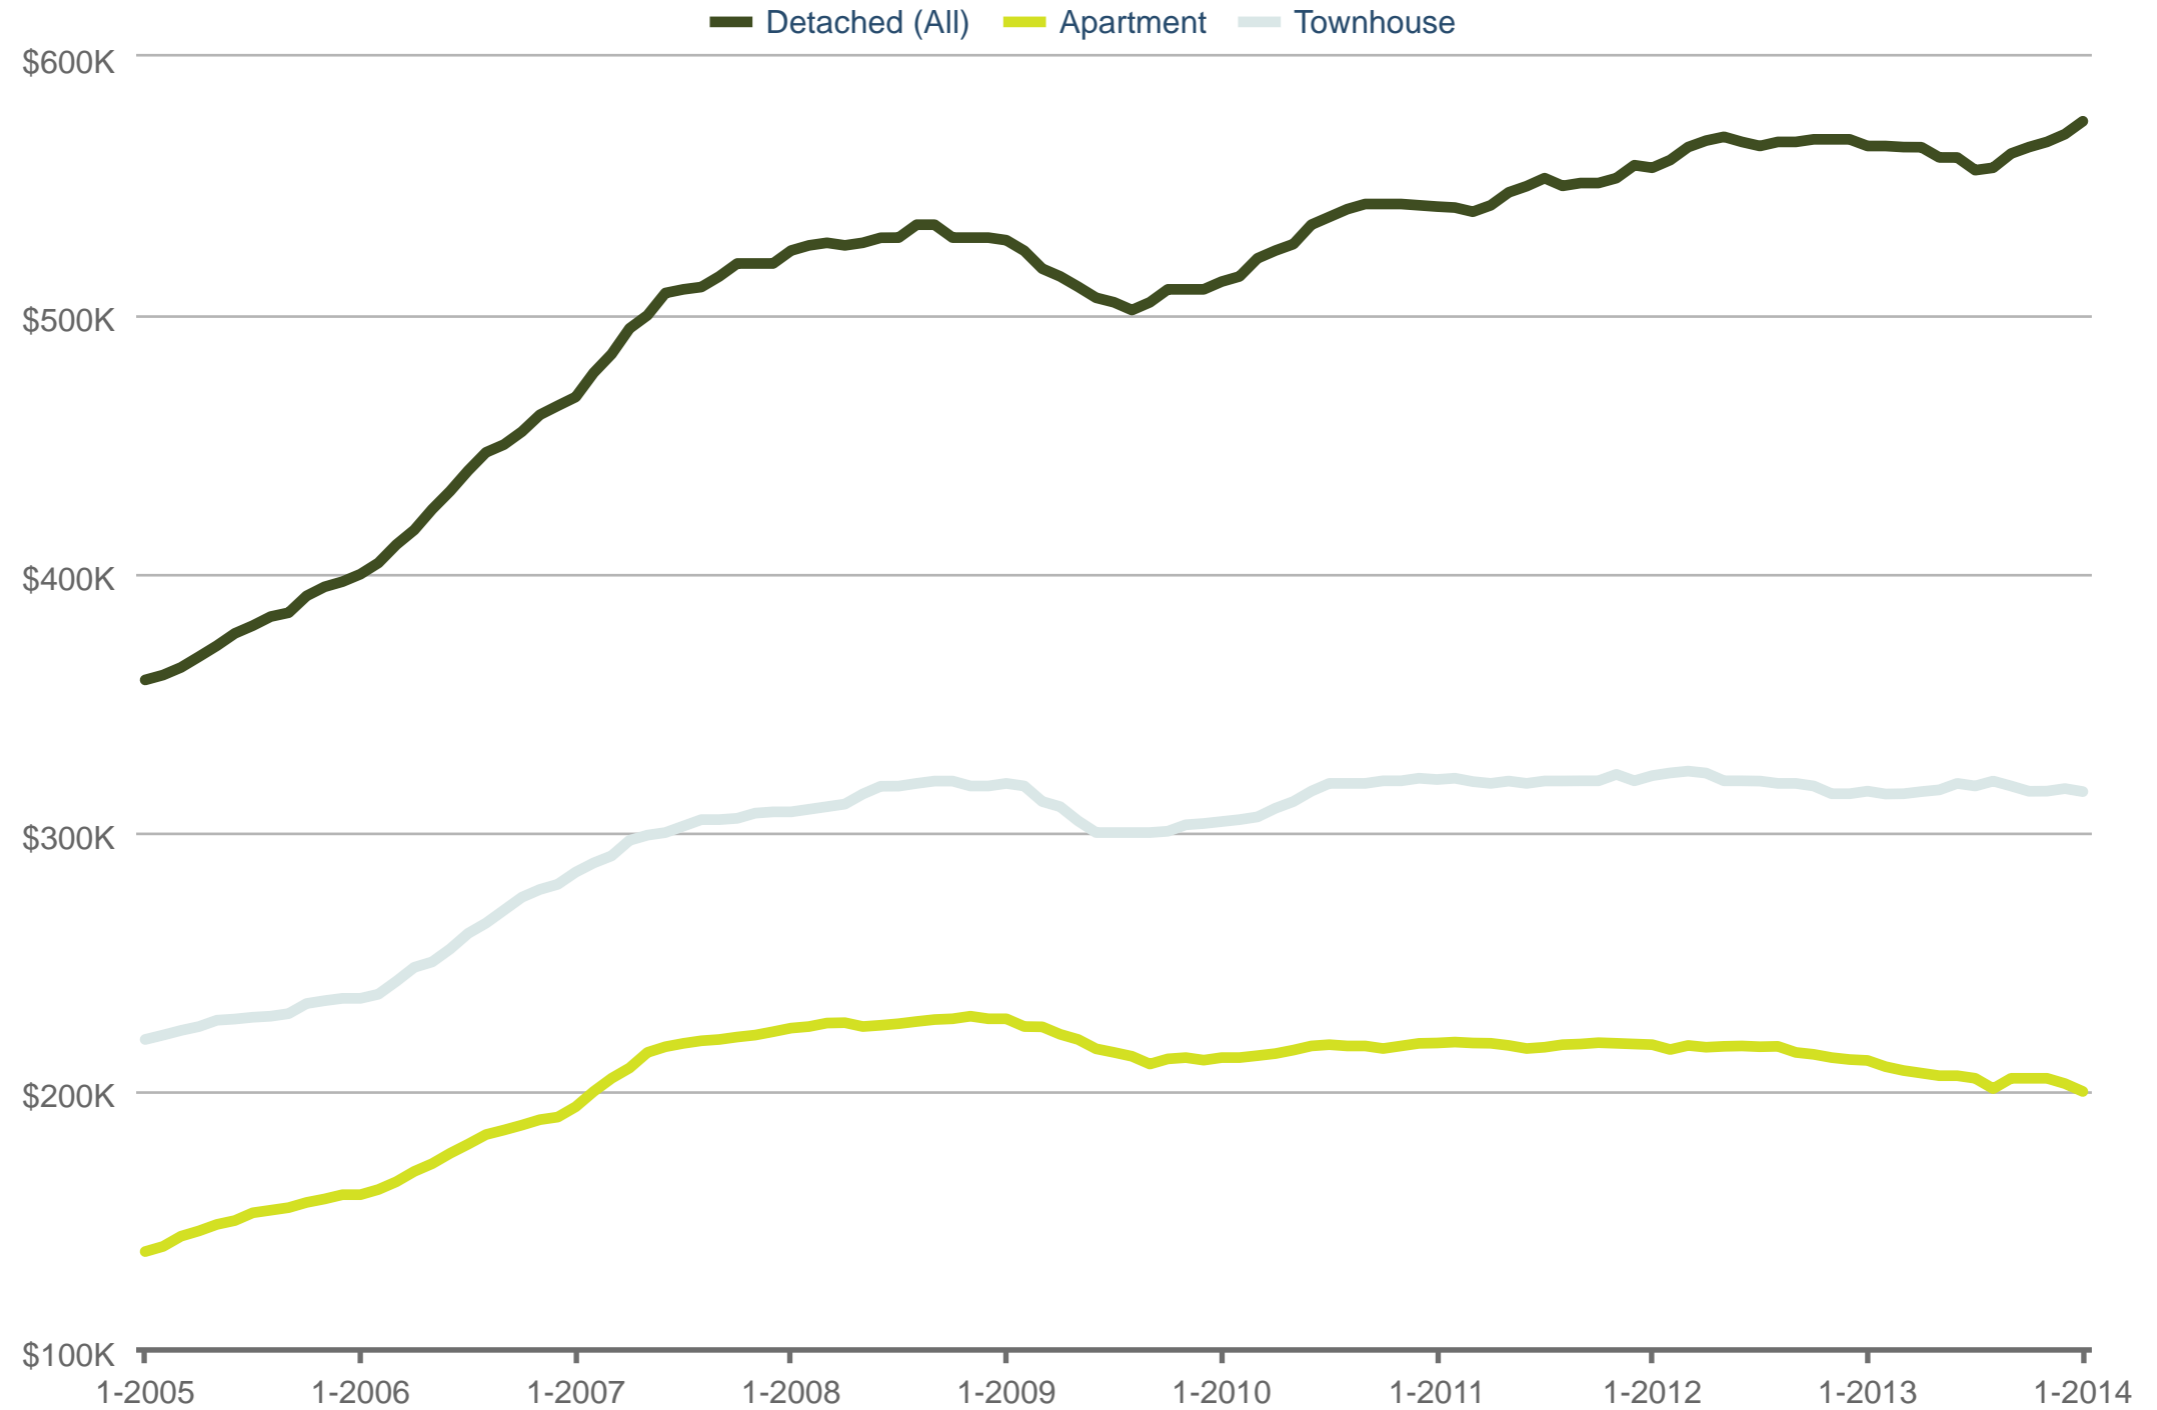

Don Pearce

Royal LePage - Brookside Realty

Office: 604-467-5000

Cell: 604-230-7917

donpearce@telus.net

www.thepearceteam.com

Median Sales Price - By Property Type

F60 - Langley

Each data point is 12 months of activity. Data is from February 7, 2014.

All data from Greater Vancouver REALTORS © 2024 ShowingTime.