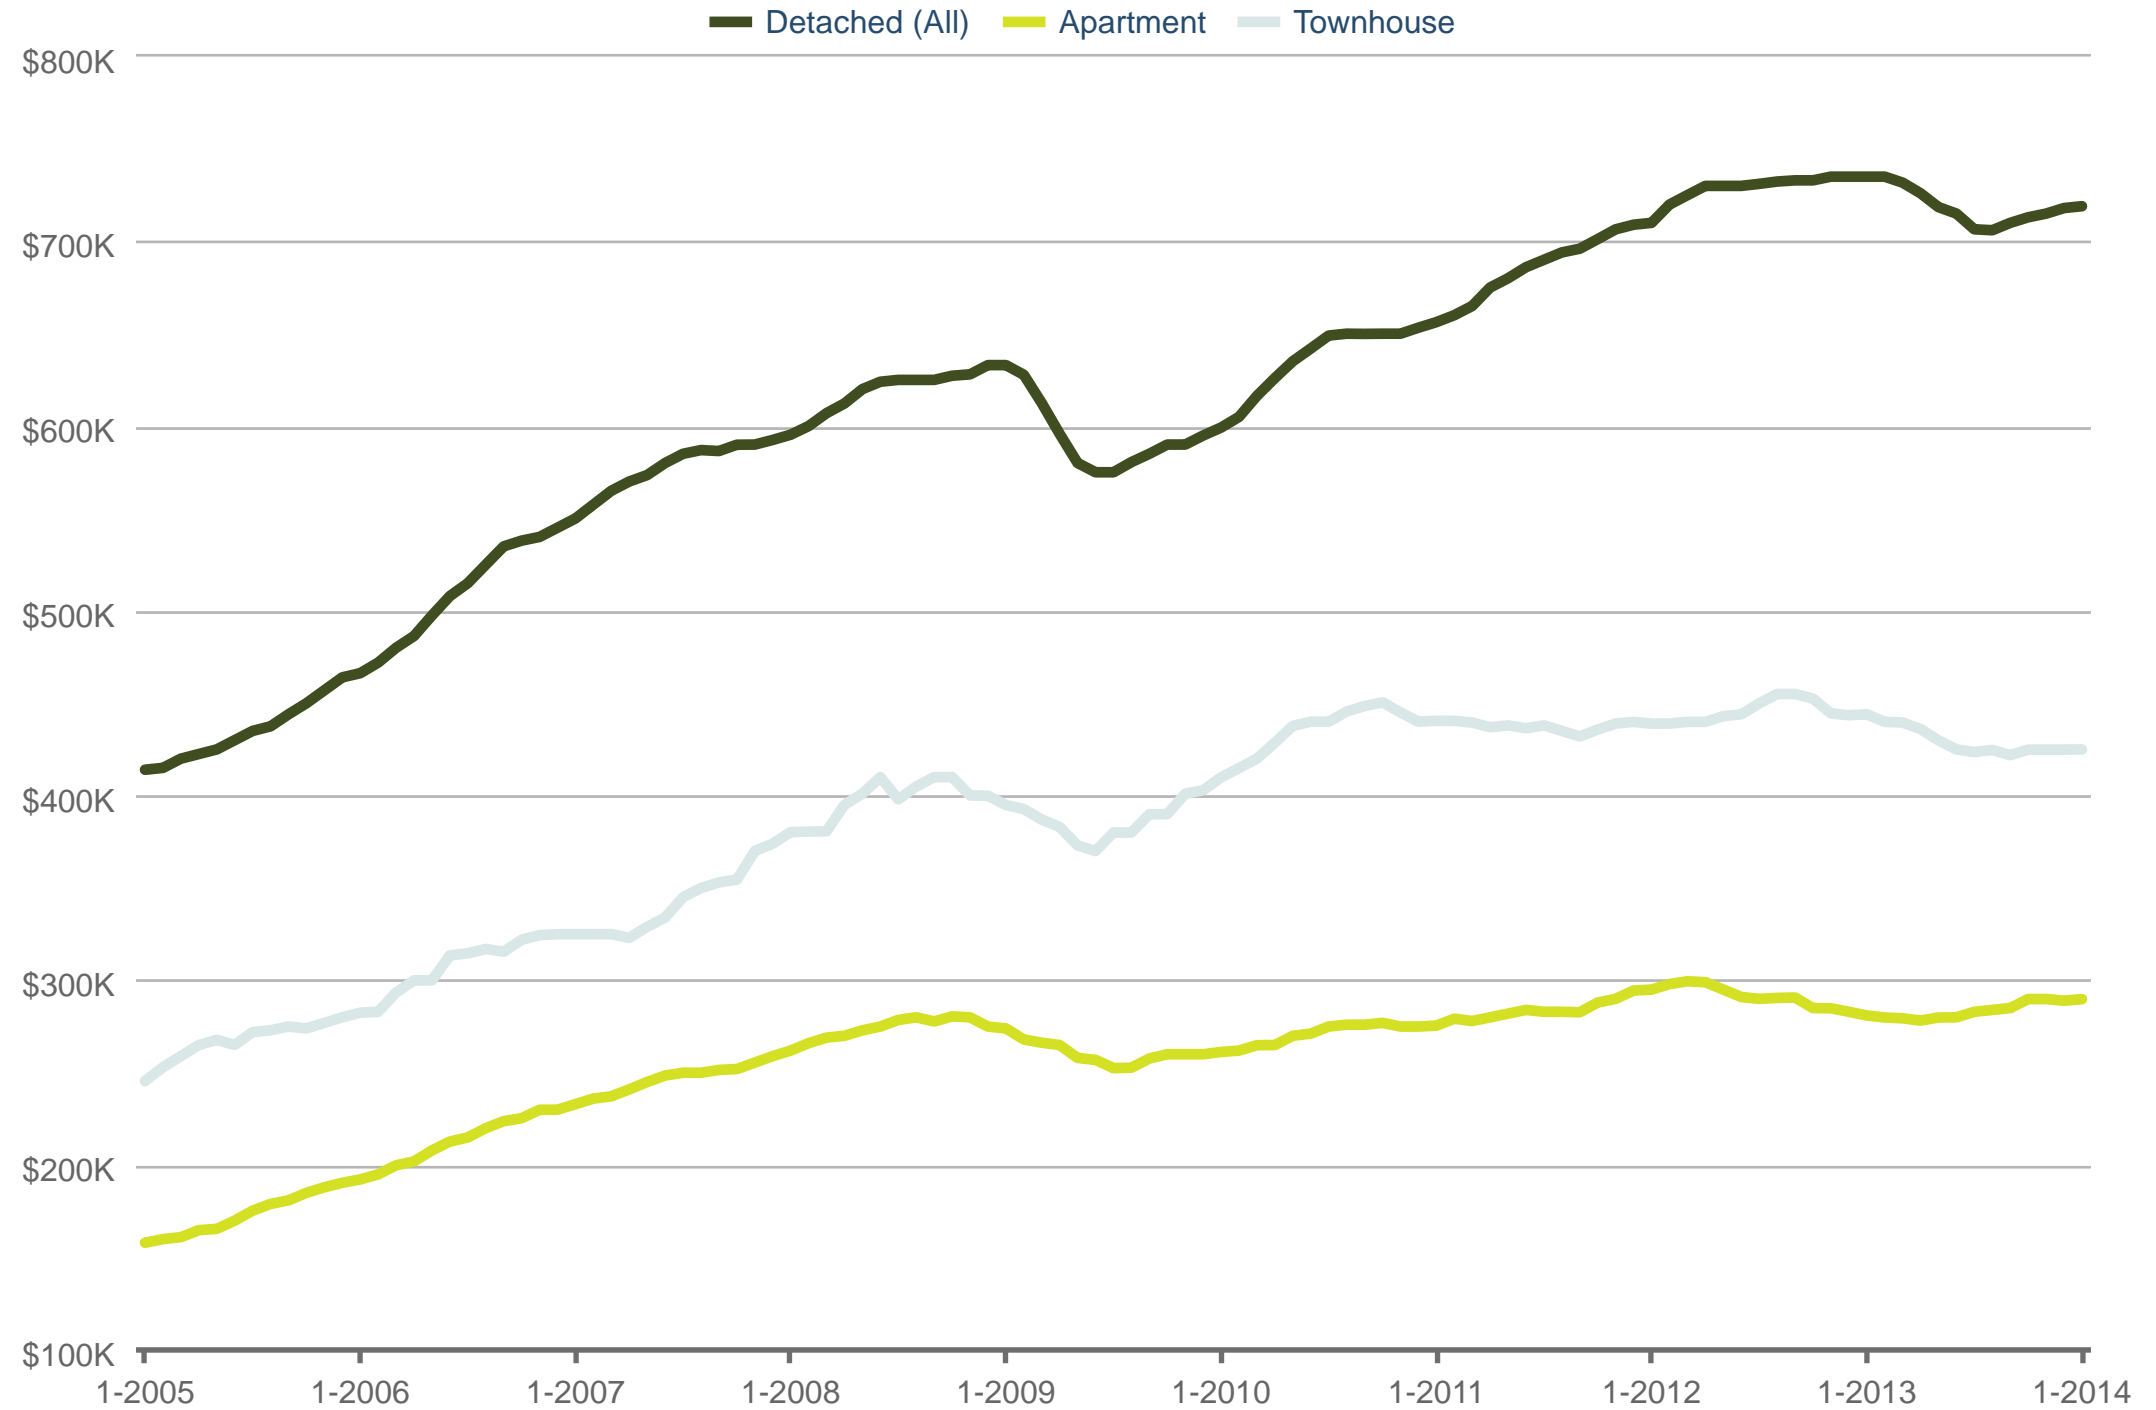

**Don Pearce**  
 Royal LePage - Brookside Realty

Office: 604-467-5000  
 Cell: 604-230-7917  
[donpearce@telus.net](mailto:donpearce@telus.net)  
[www.thepearceteam.com](http://www.thepearceteam.com)

### Median Sales Price - By Property Type

VCQ - Coquitlam

Each data point is 12 months of activity. Data is from February 7, 2014.

All data from Greater Vancouver REALTORS © 2024 ShowingTime.