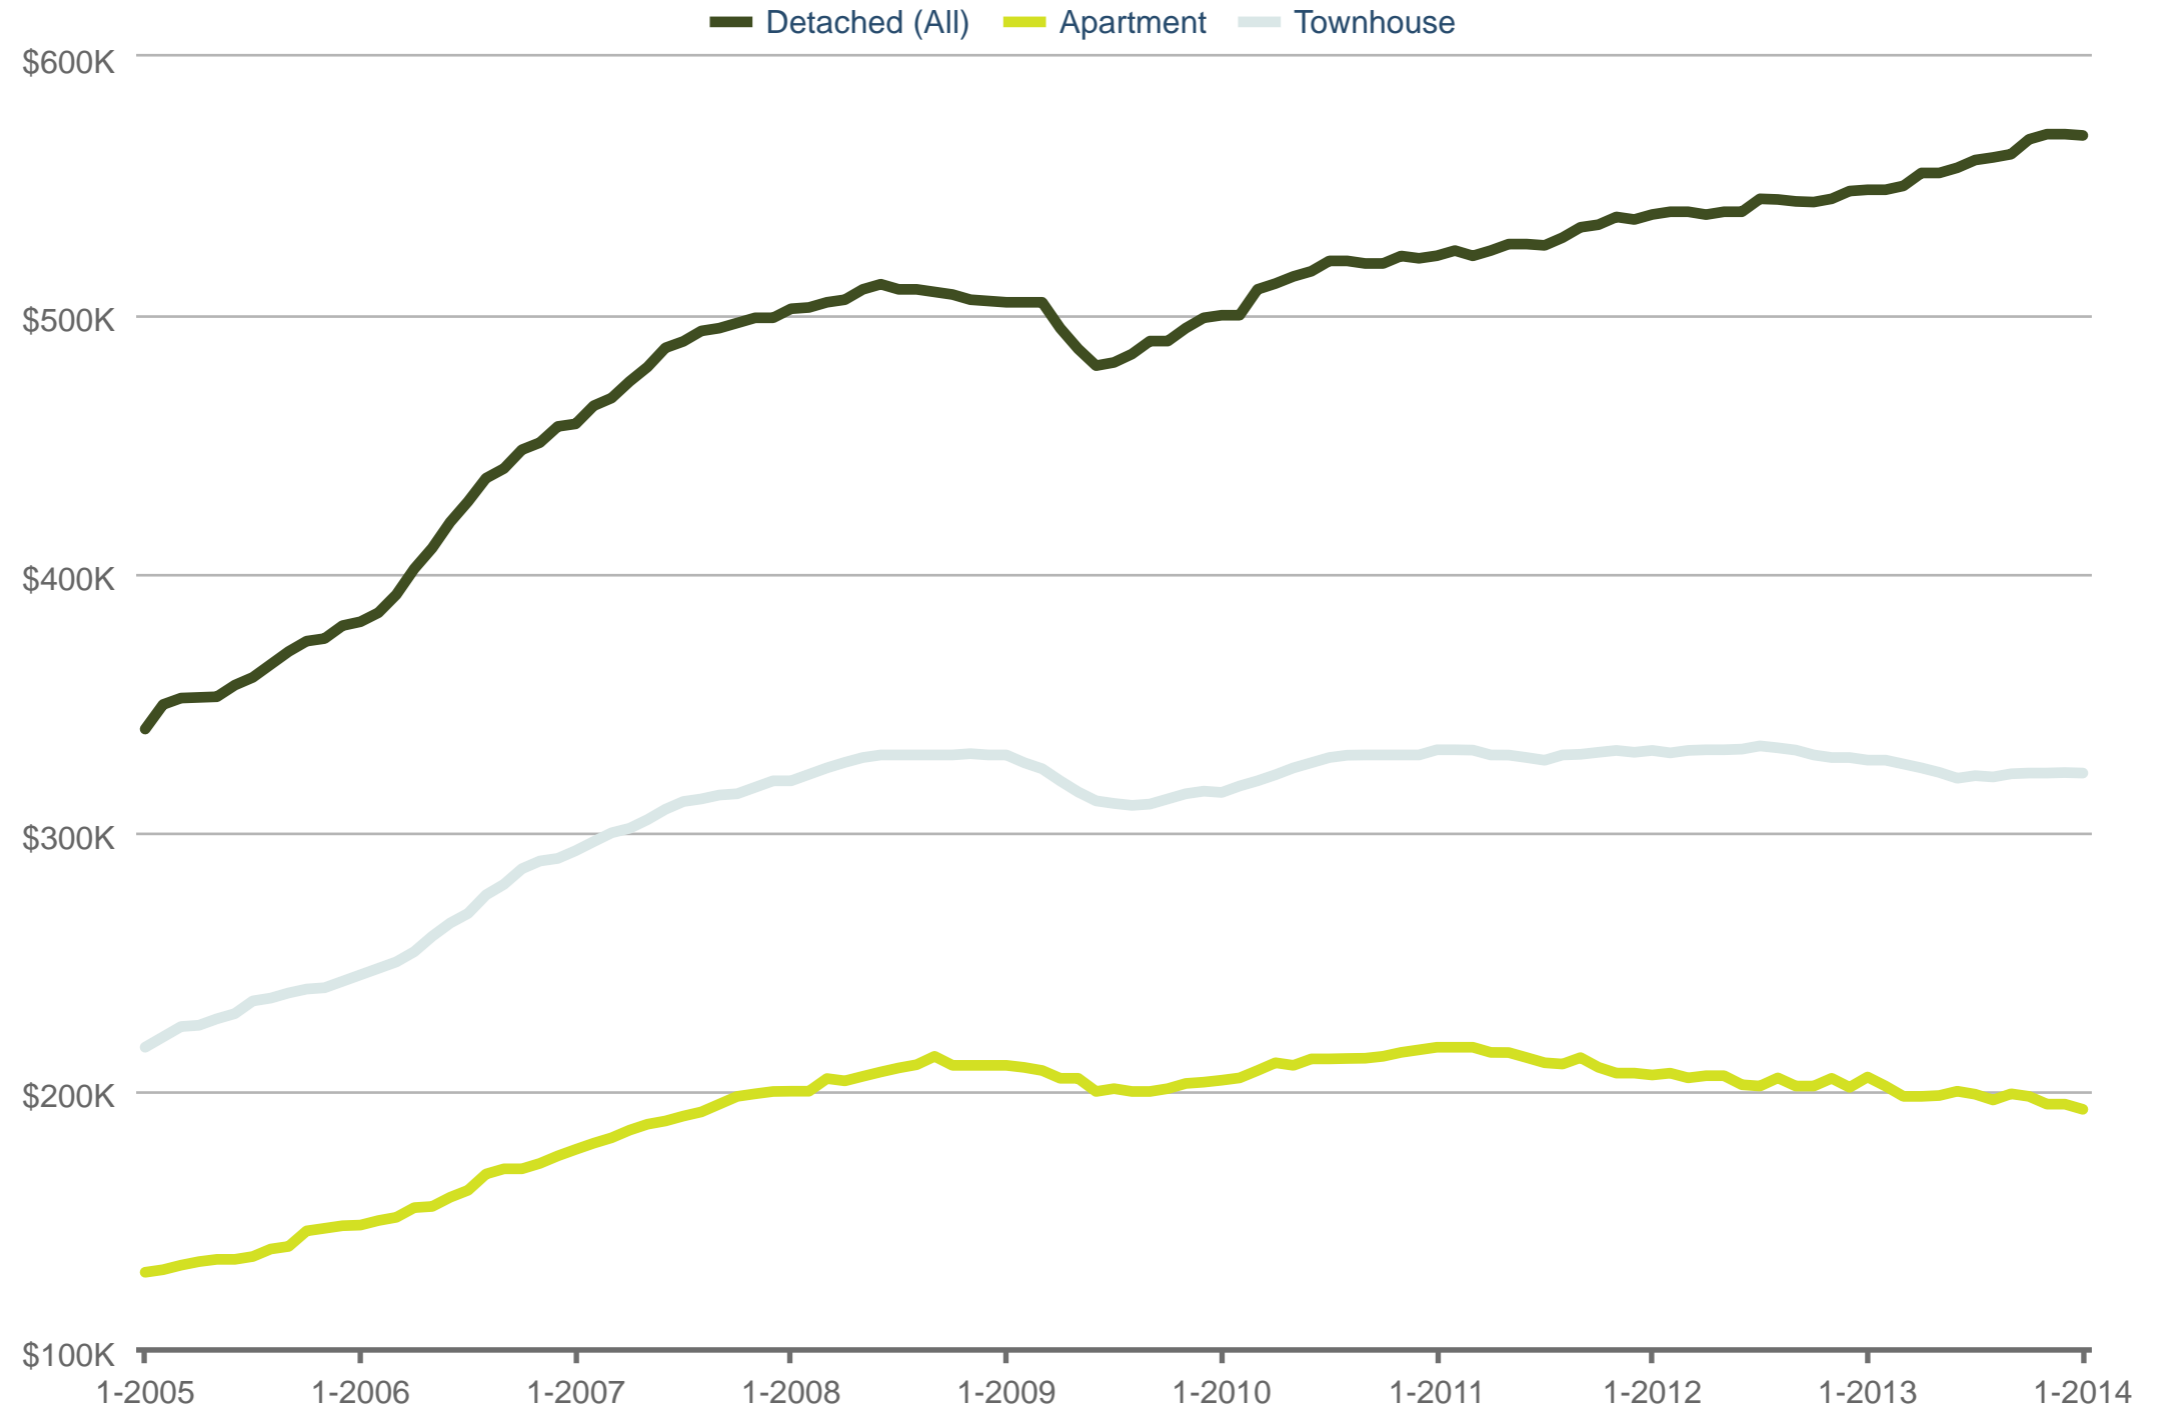

Don Pearce

Royal LePage - Brookside Realty

Office: 604-467-5000

Cell: 604-230-7917

donpearce@telus.net

www.thepearceteam.com

Median Sales Price - By Property Type

F30 - Surrey

Each data point is 12 months of activity. Data is from February 7, 2014.

All data from Greater Vancouver REALTORS © 2024 ShowingTime.