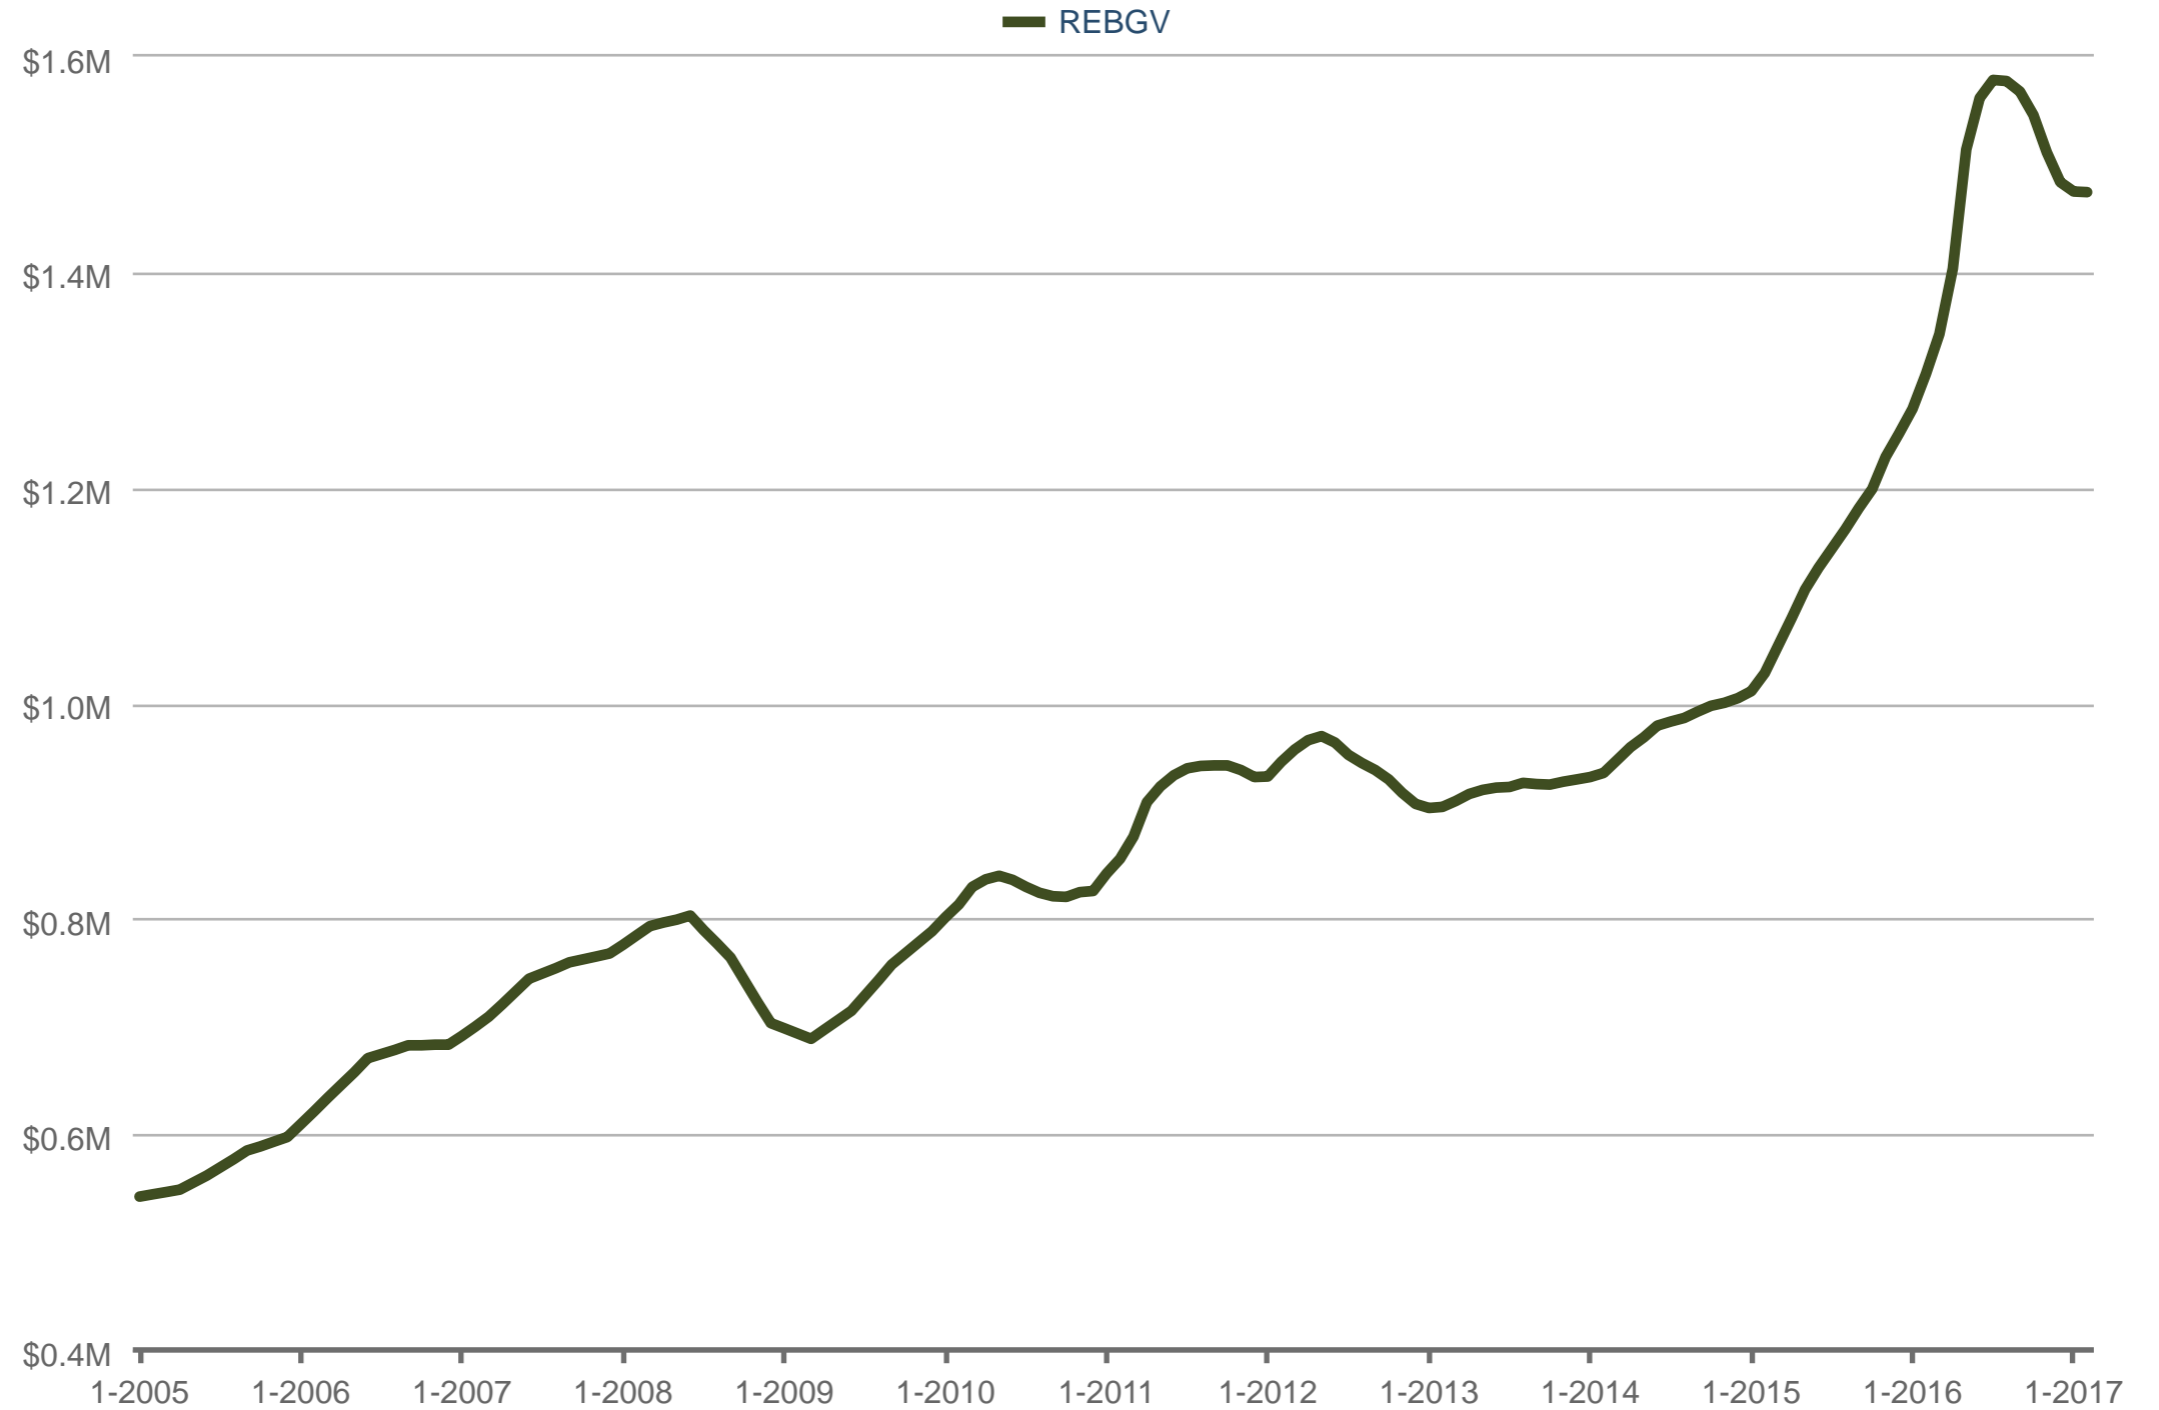

MLS® HPI Price

REBGV: Detached (All)

Each data point is one month of activity. Data is from March 14, 2017.