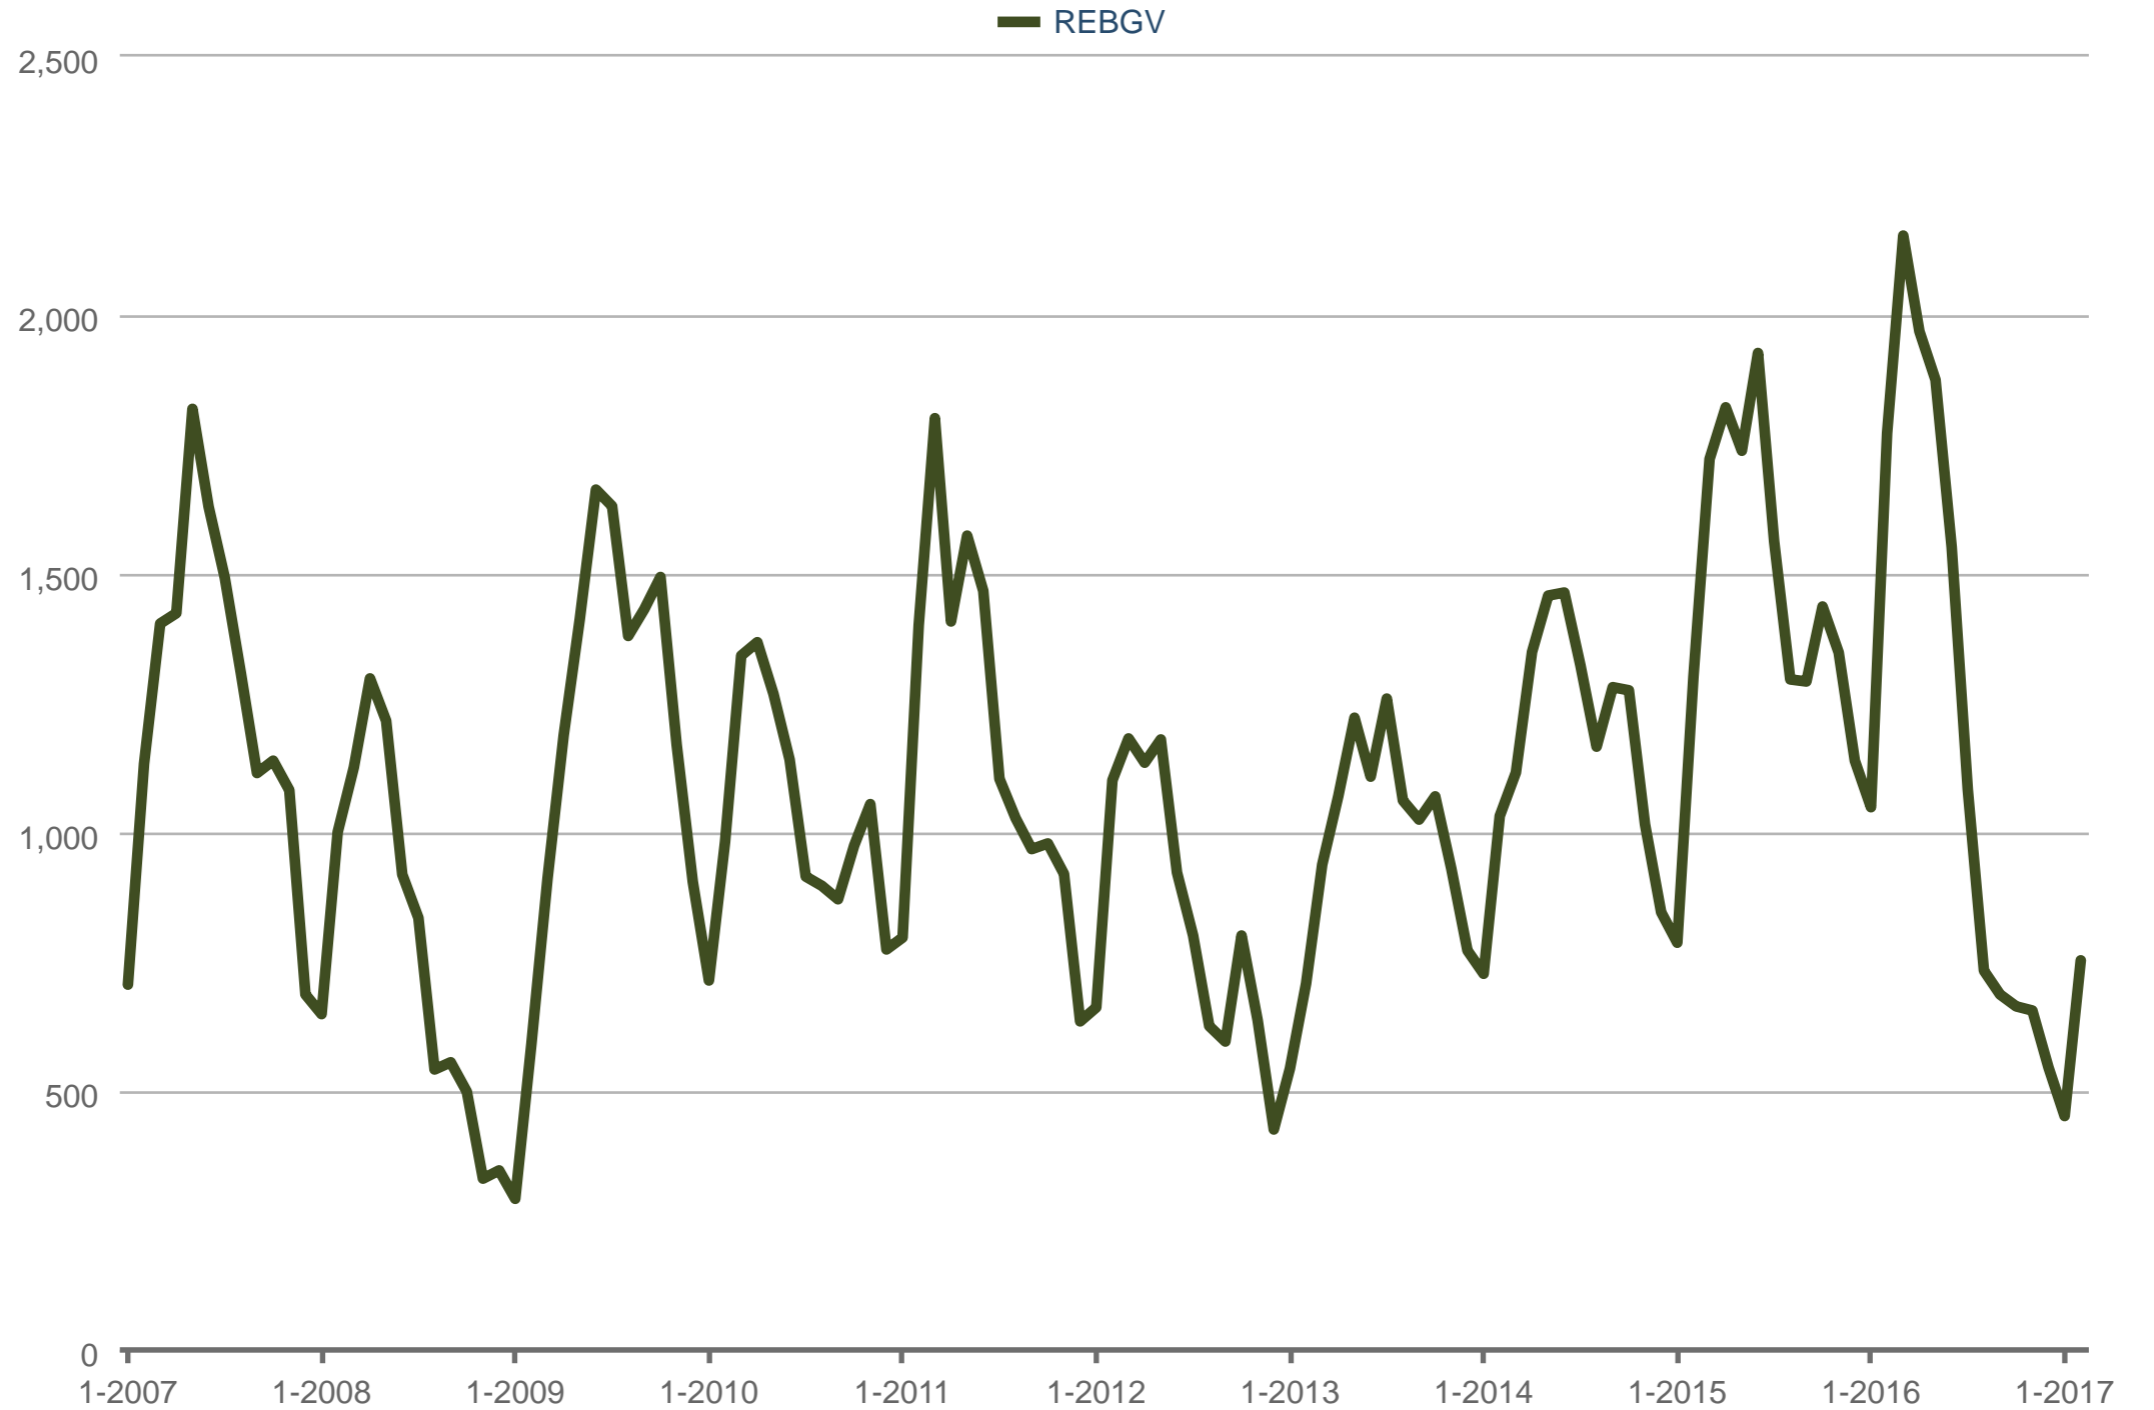

Sales

REBGV: Detached (All)

Each data point is one month of activity. Data is from March 23, 2017.