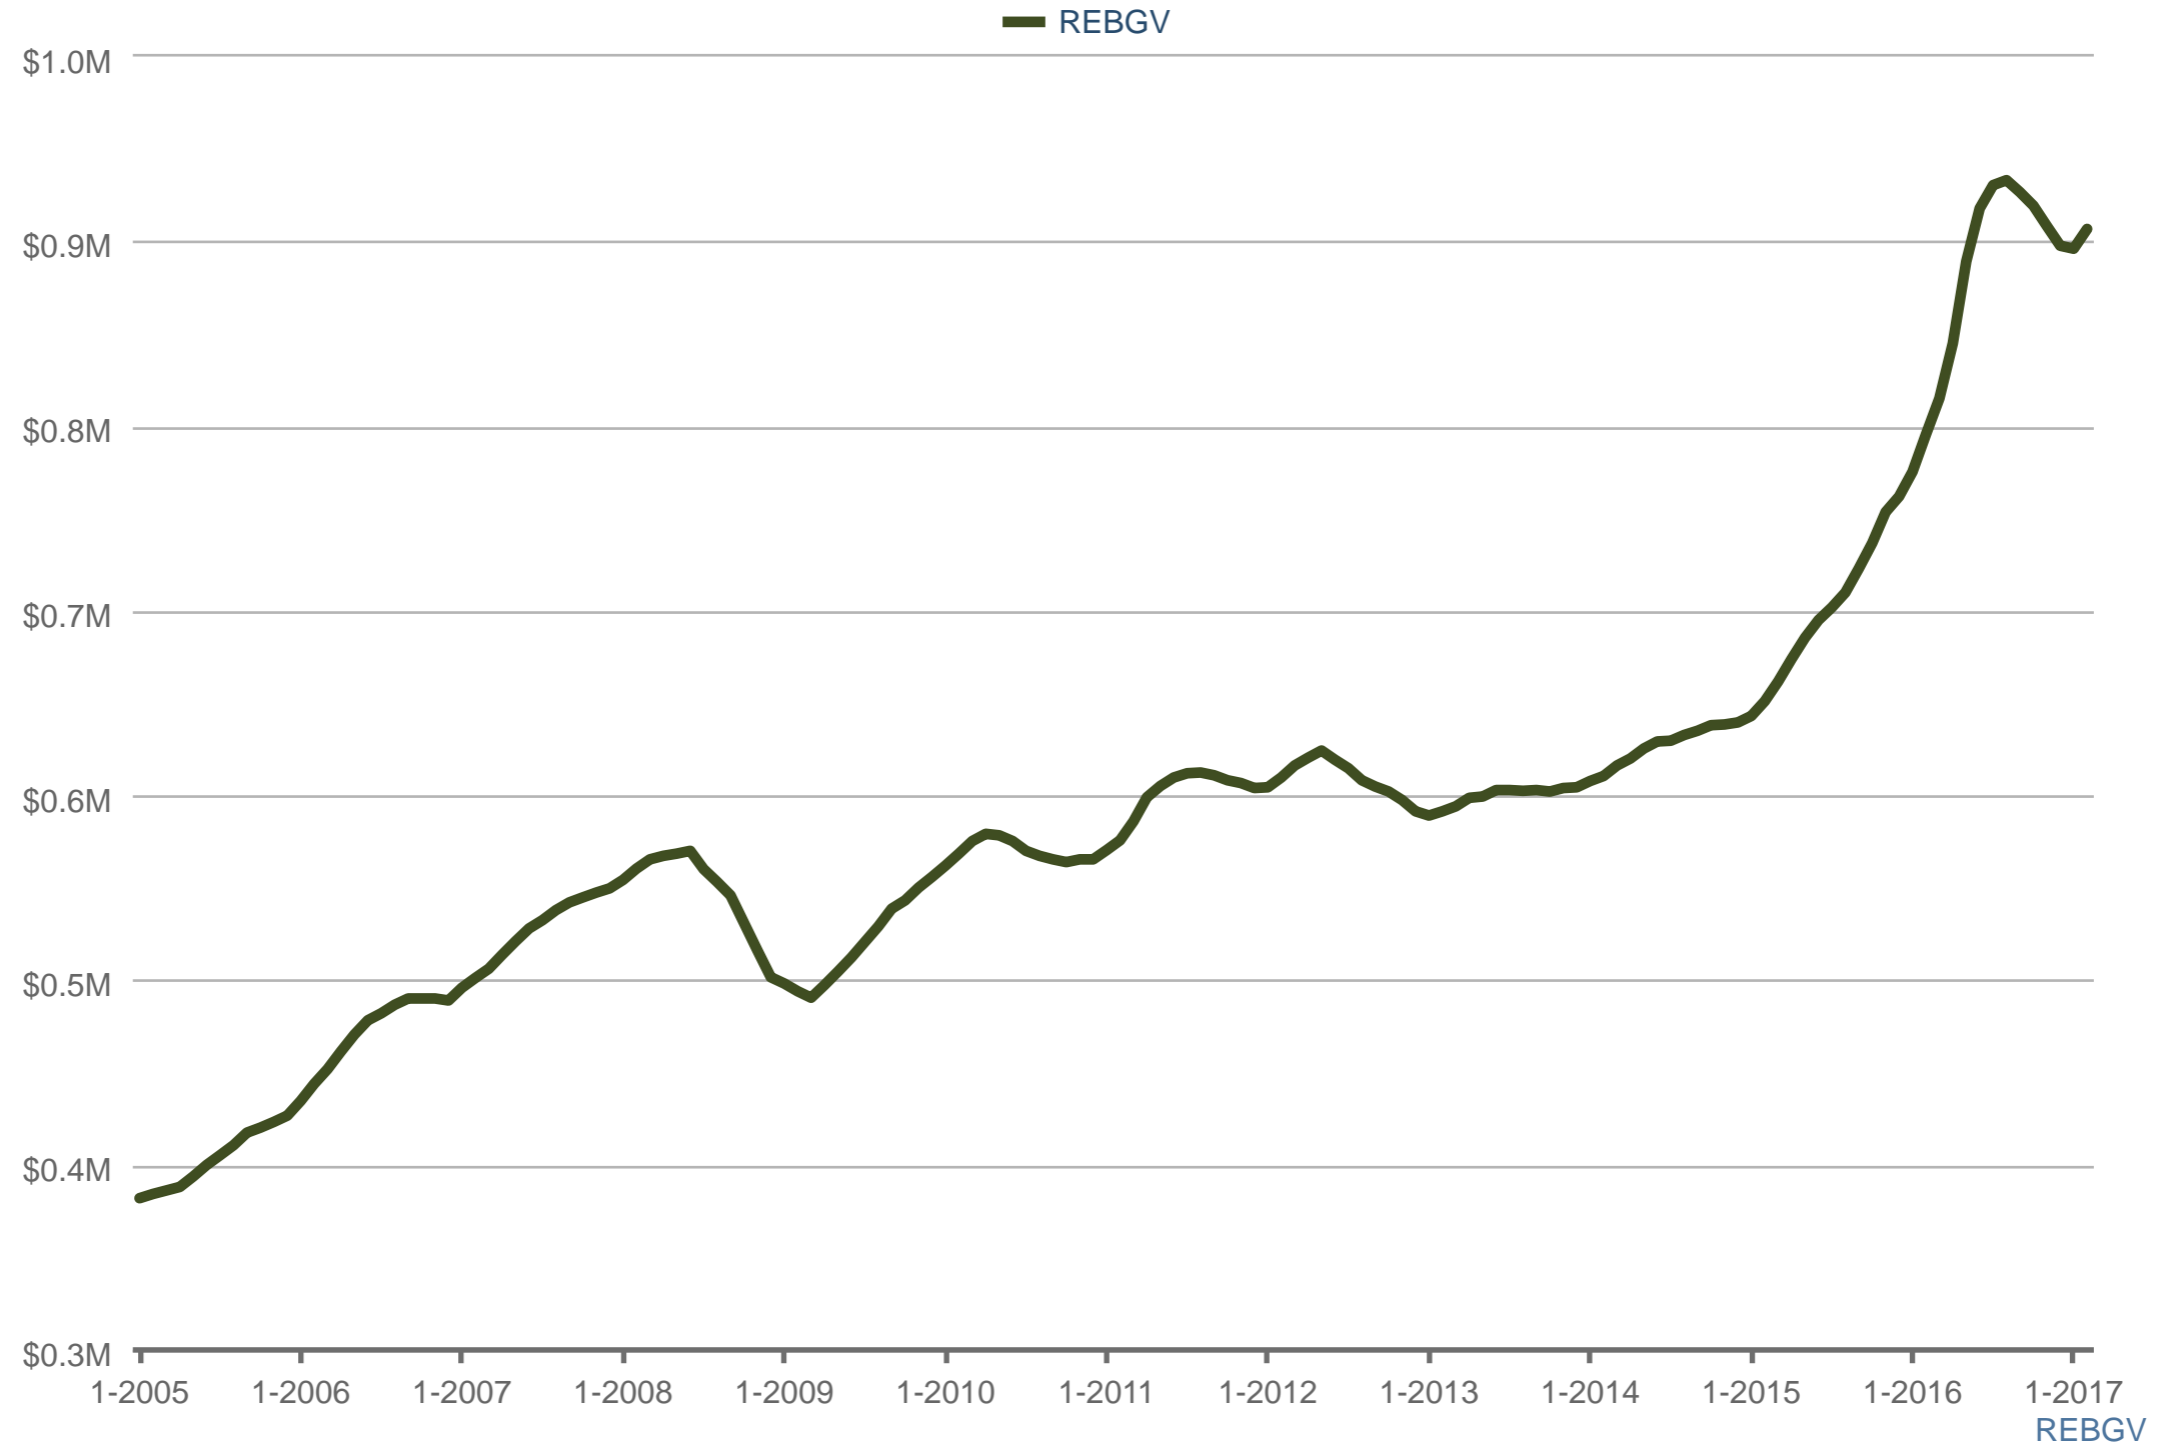

MLS® HPI Price

Each data point is one month of activity. Data is from March 8, 2017.

All data from Greater Vancouver REALTORS © 2024 ShowingTime.