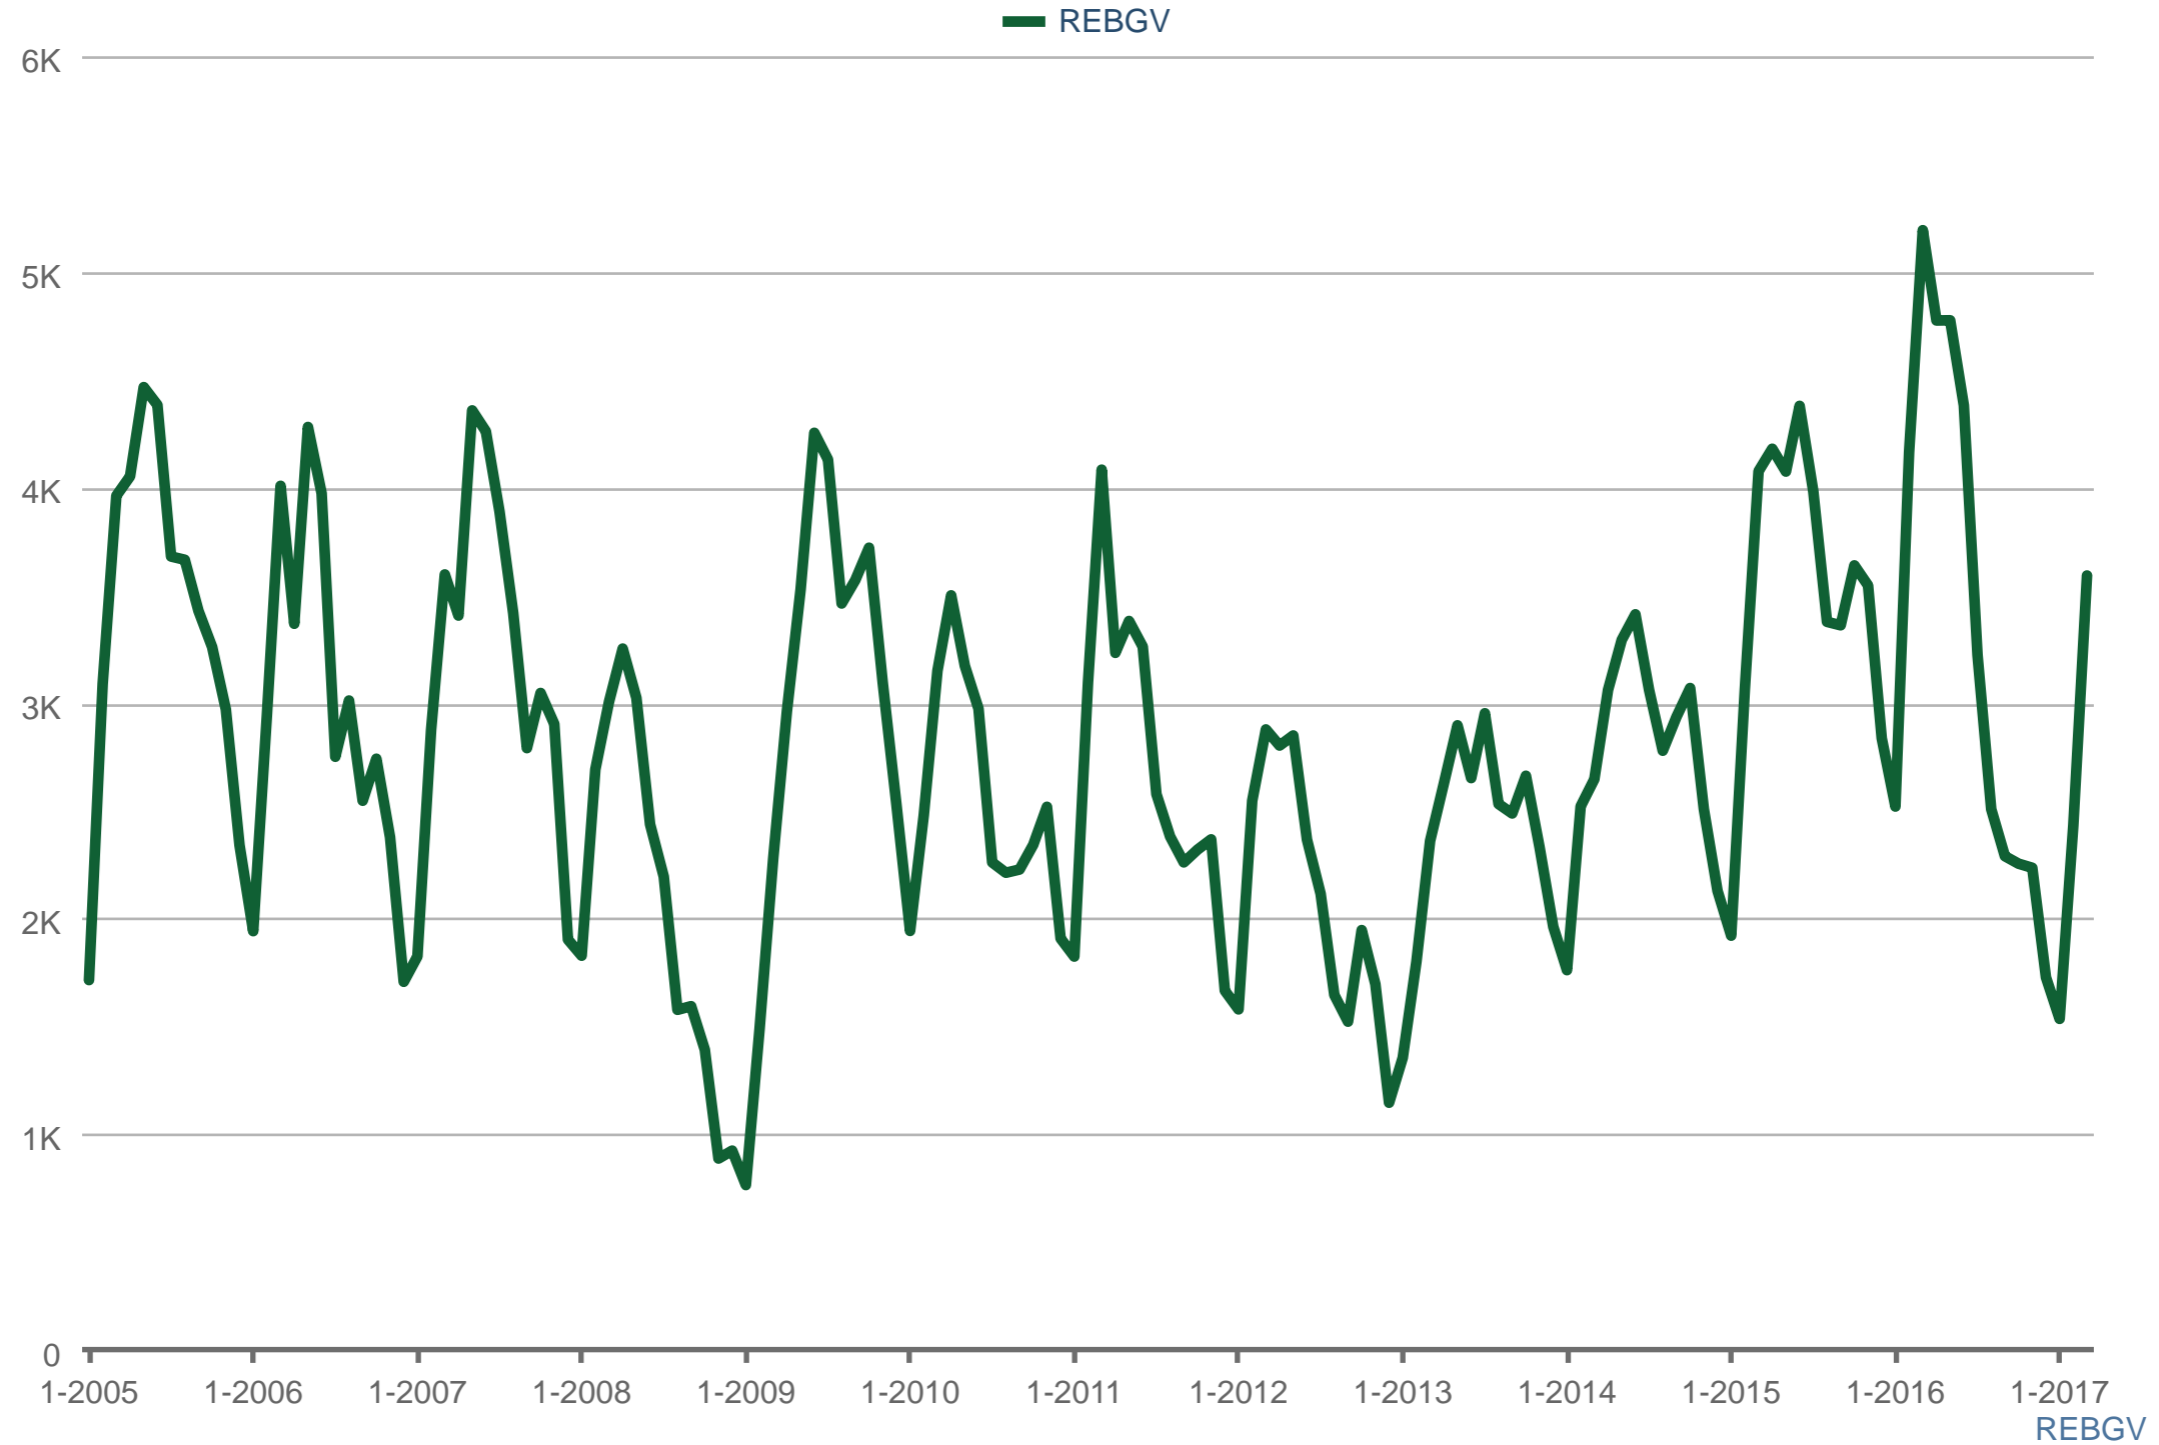

Sales

Each data point is one month of activity. Data is from April 18, 2017.