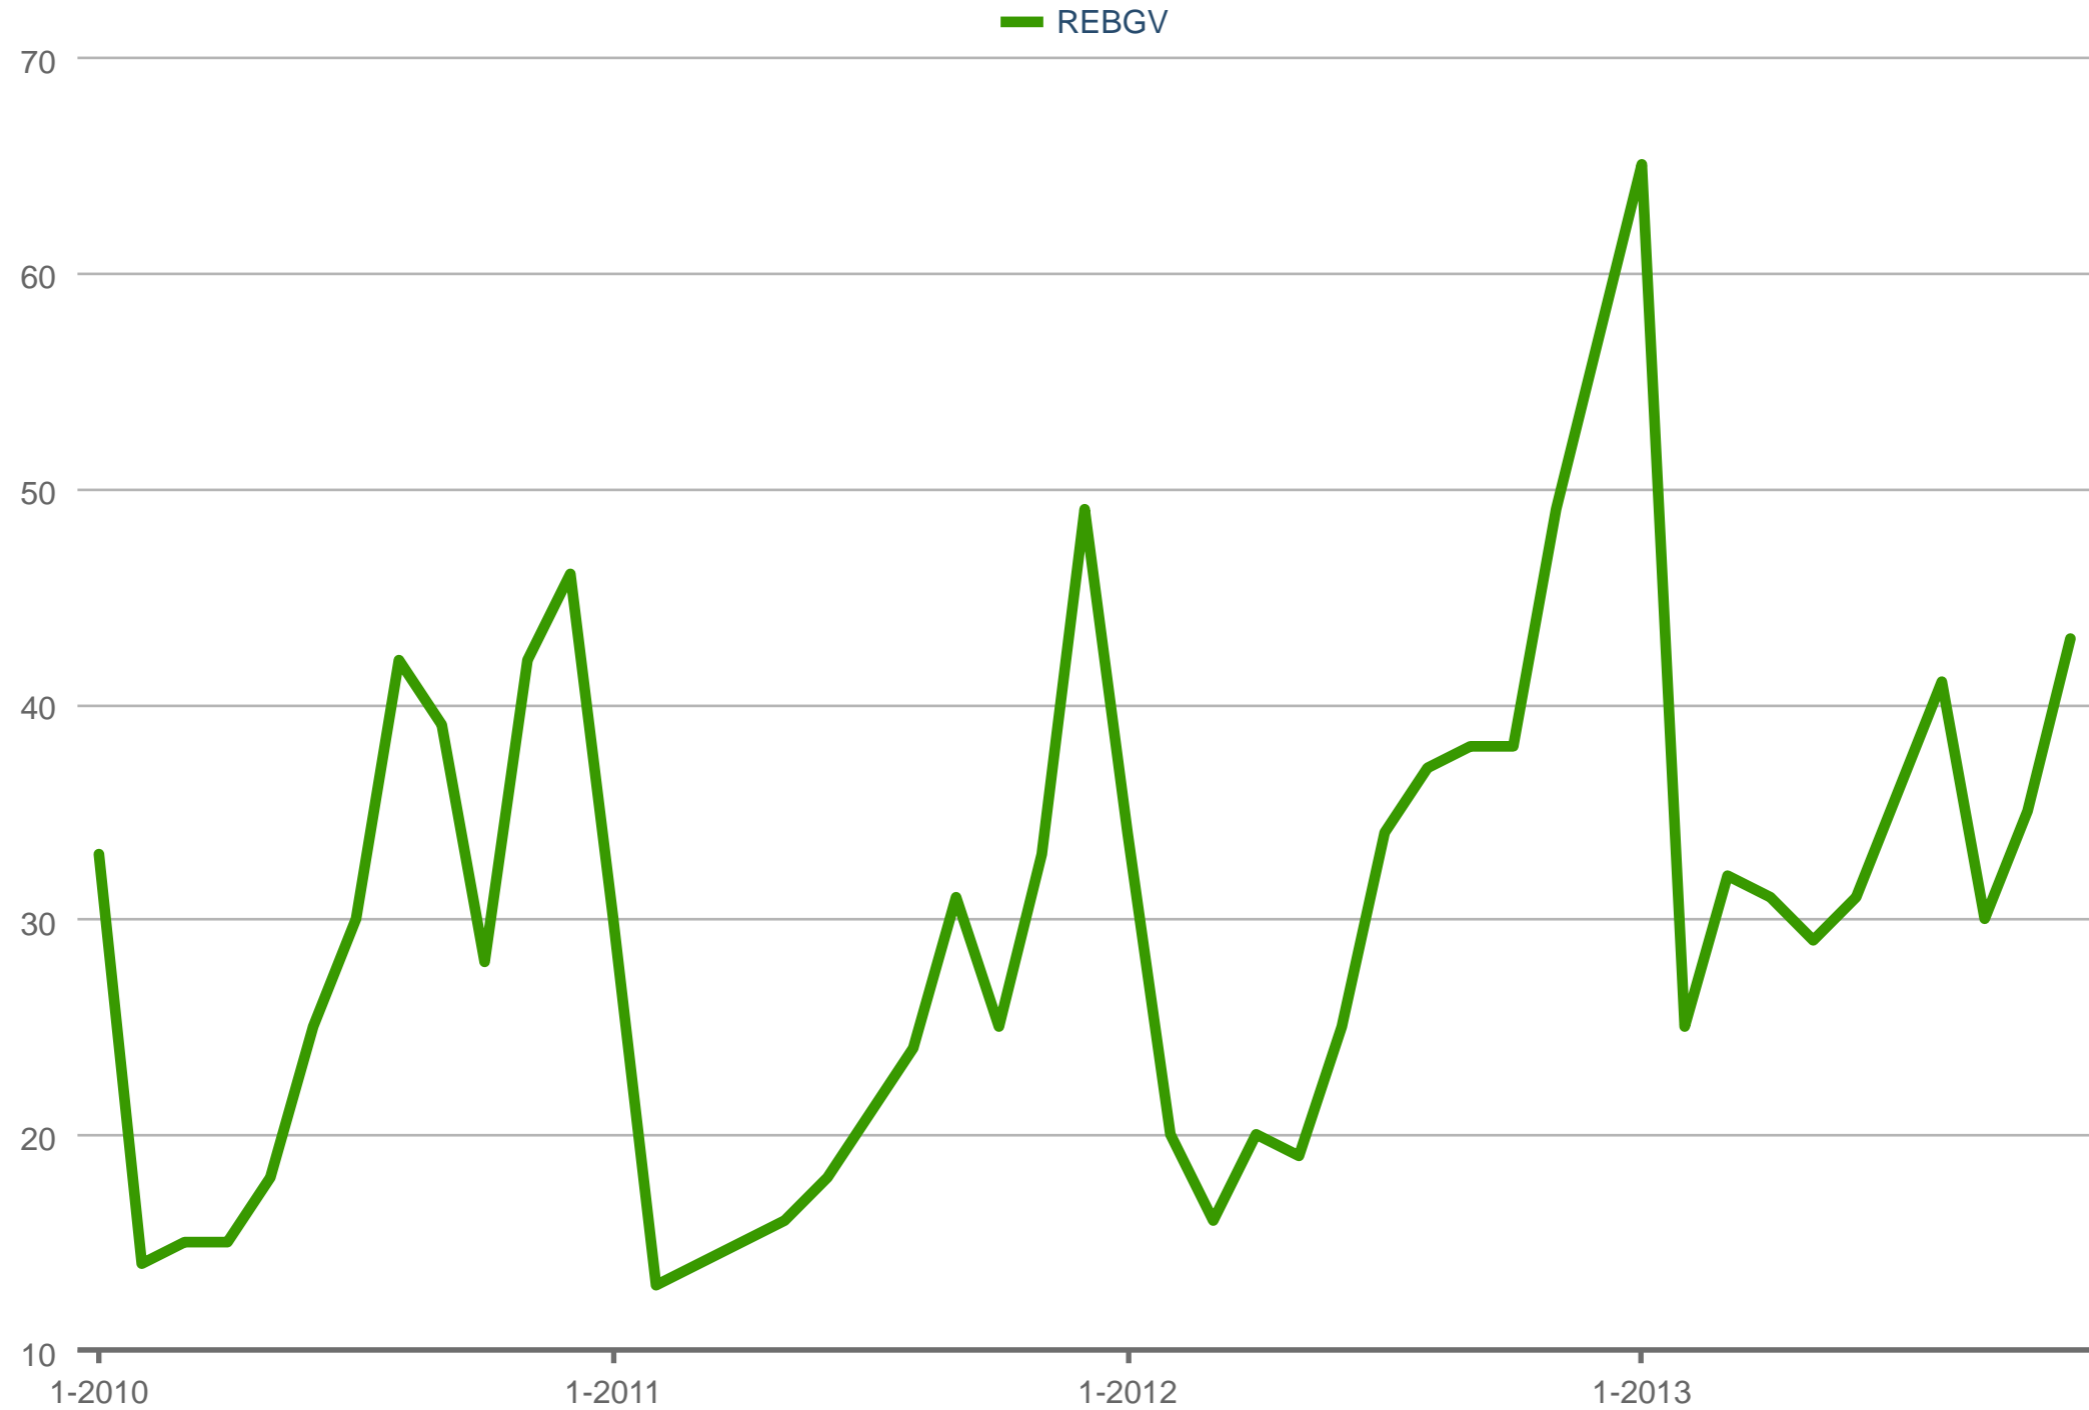

Median Listing to Contract Days

REBGV: Detached (All)

Each data point is one month of activity. Data is from December 6, 2013.