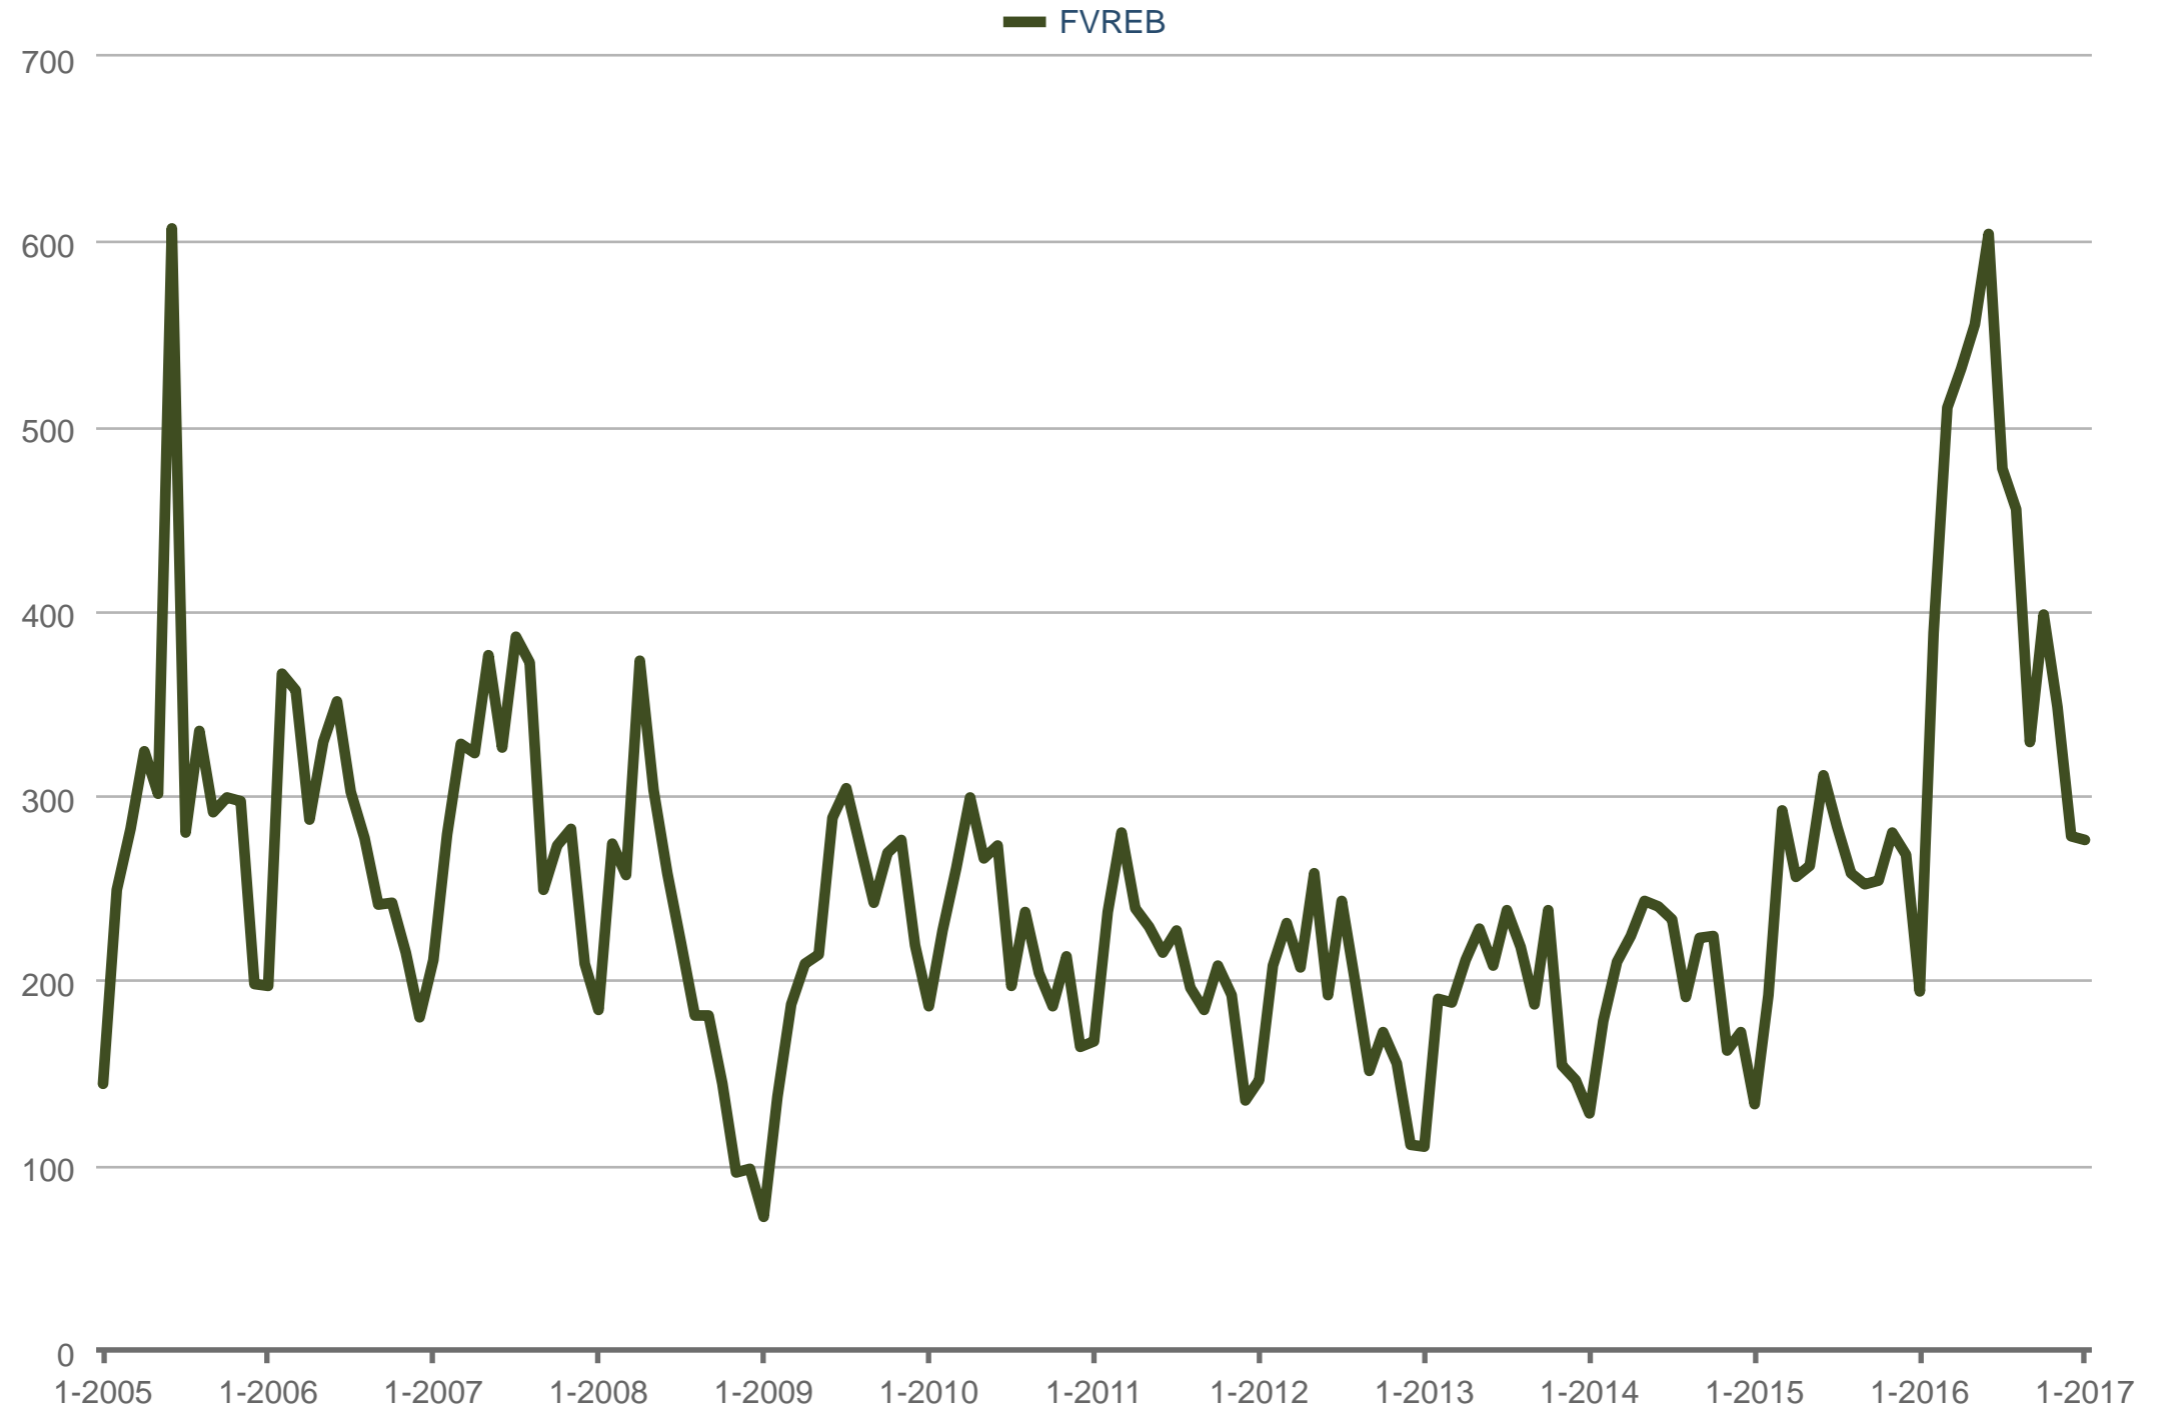

### Sales

FVREB: Apartment

Each data point is one month of activity. Data is from February 11, 2017.