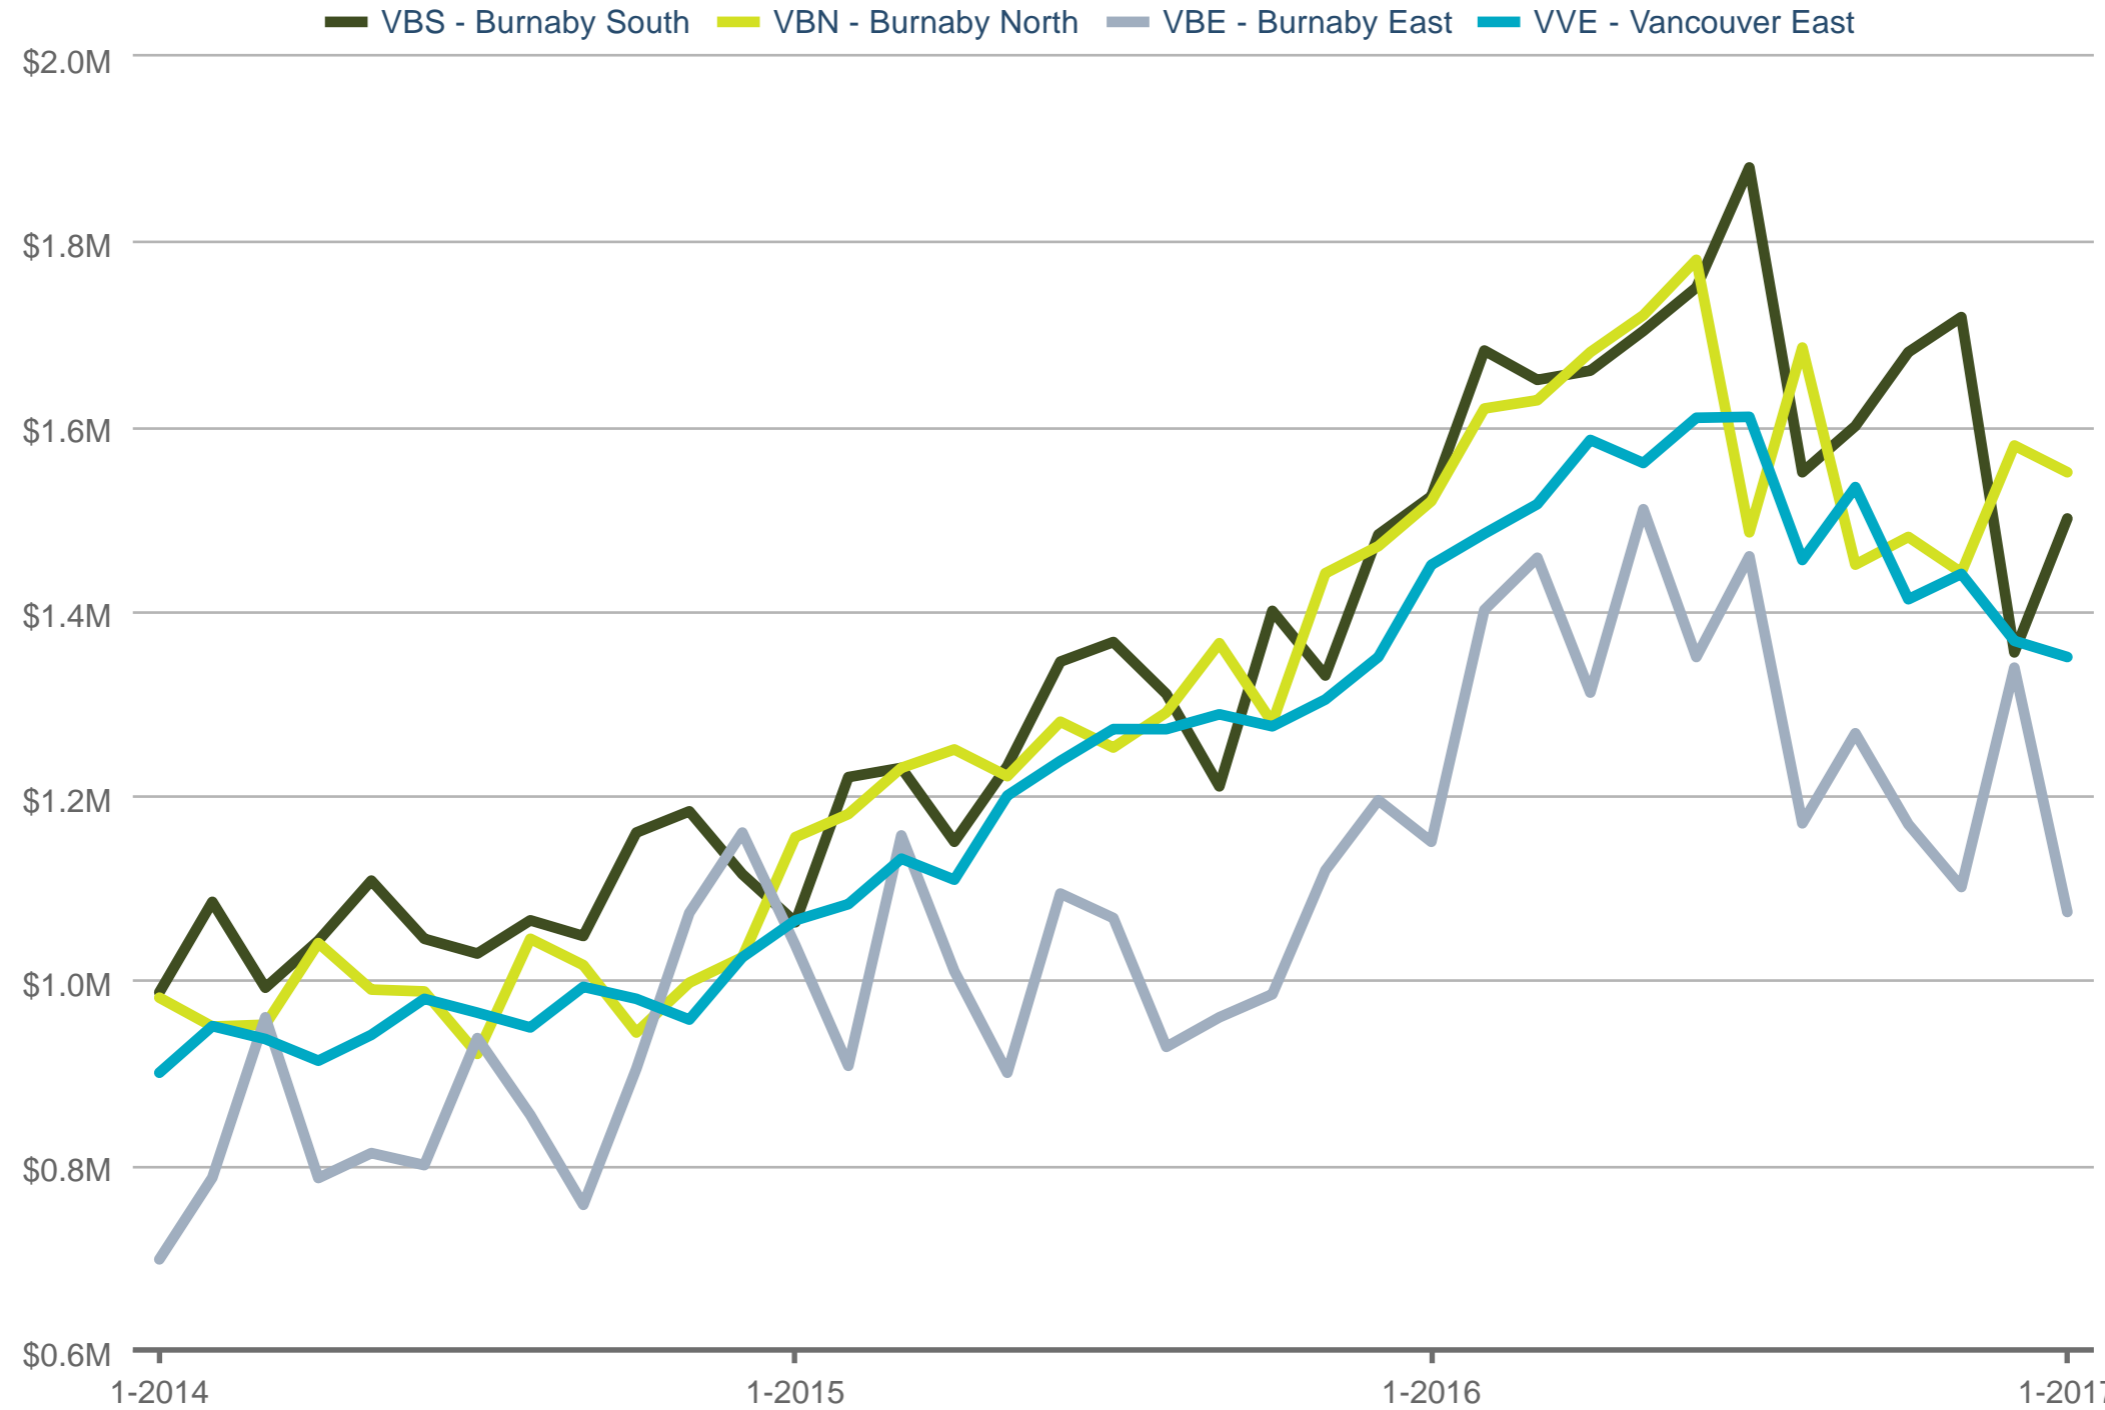

Median Sales Price

VBS - Burnaby South & VBN - Burnaby North & VBE - Burnaby East & VVE - Vancouver East: Resale, Detached (All)

Each data point is one month of activity. Data is from February 3, 2017.