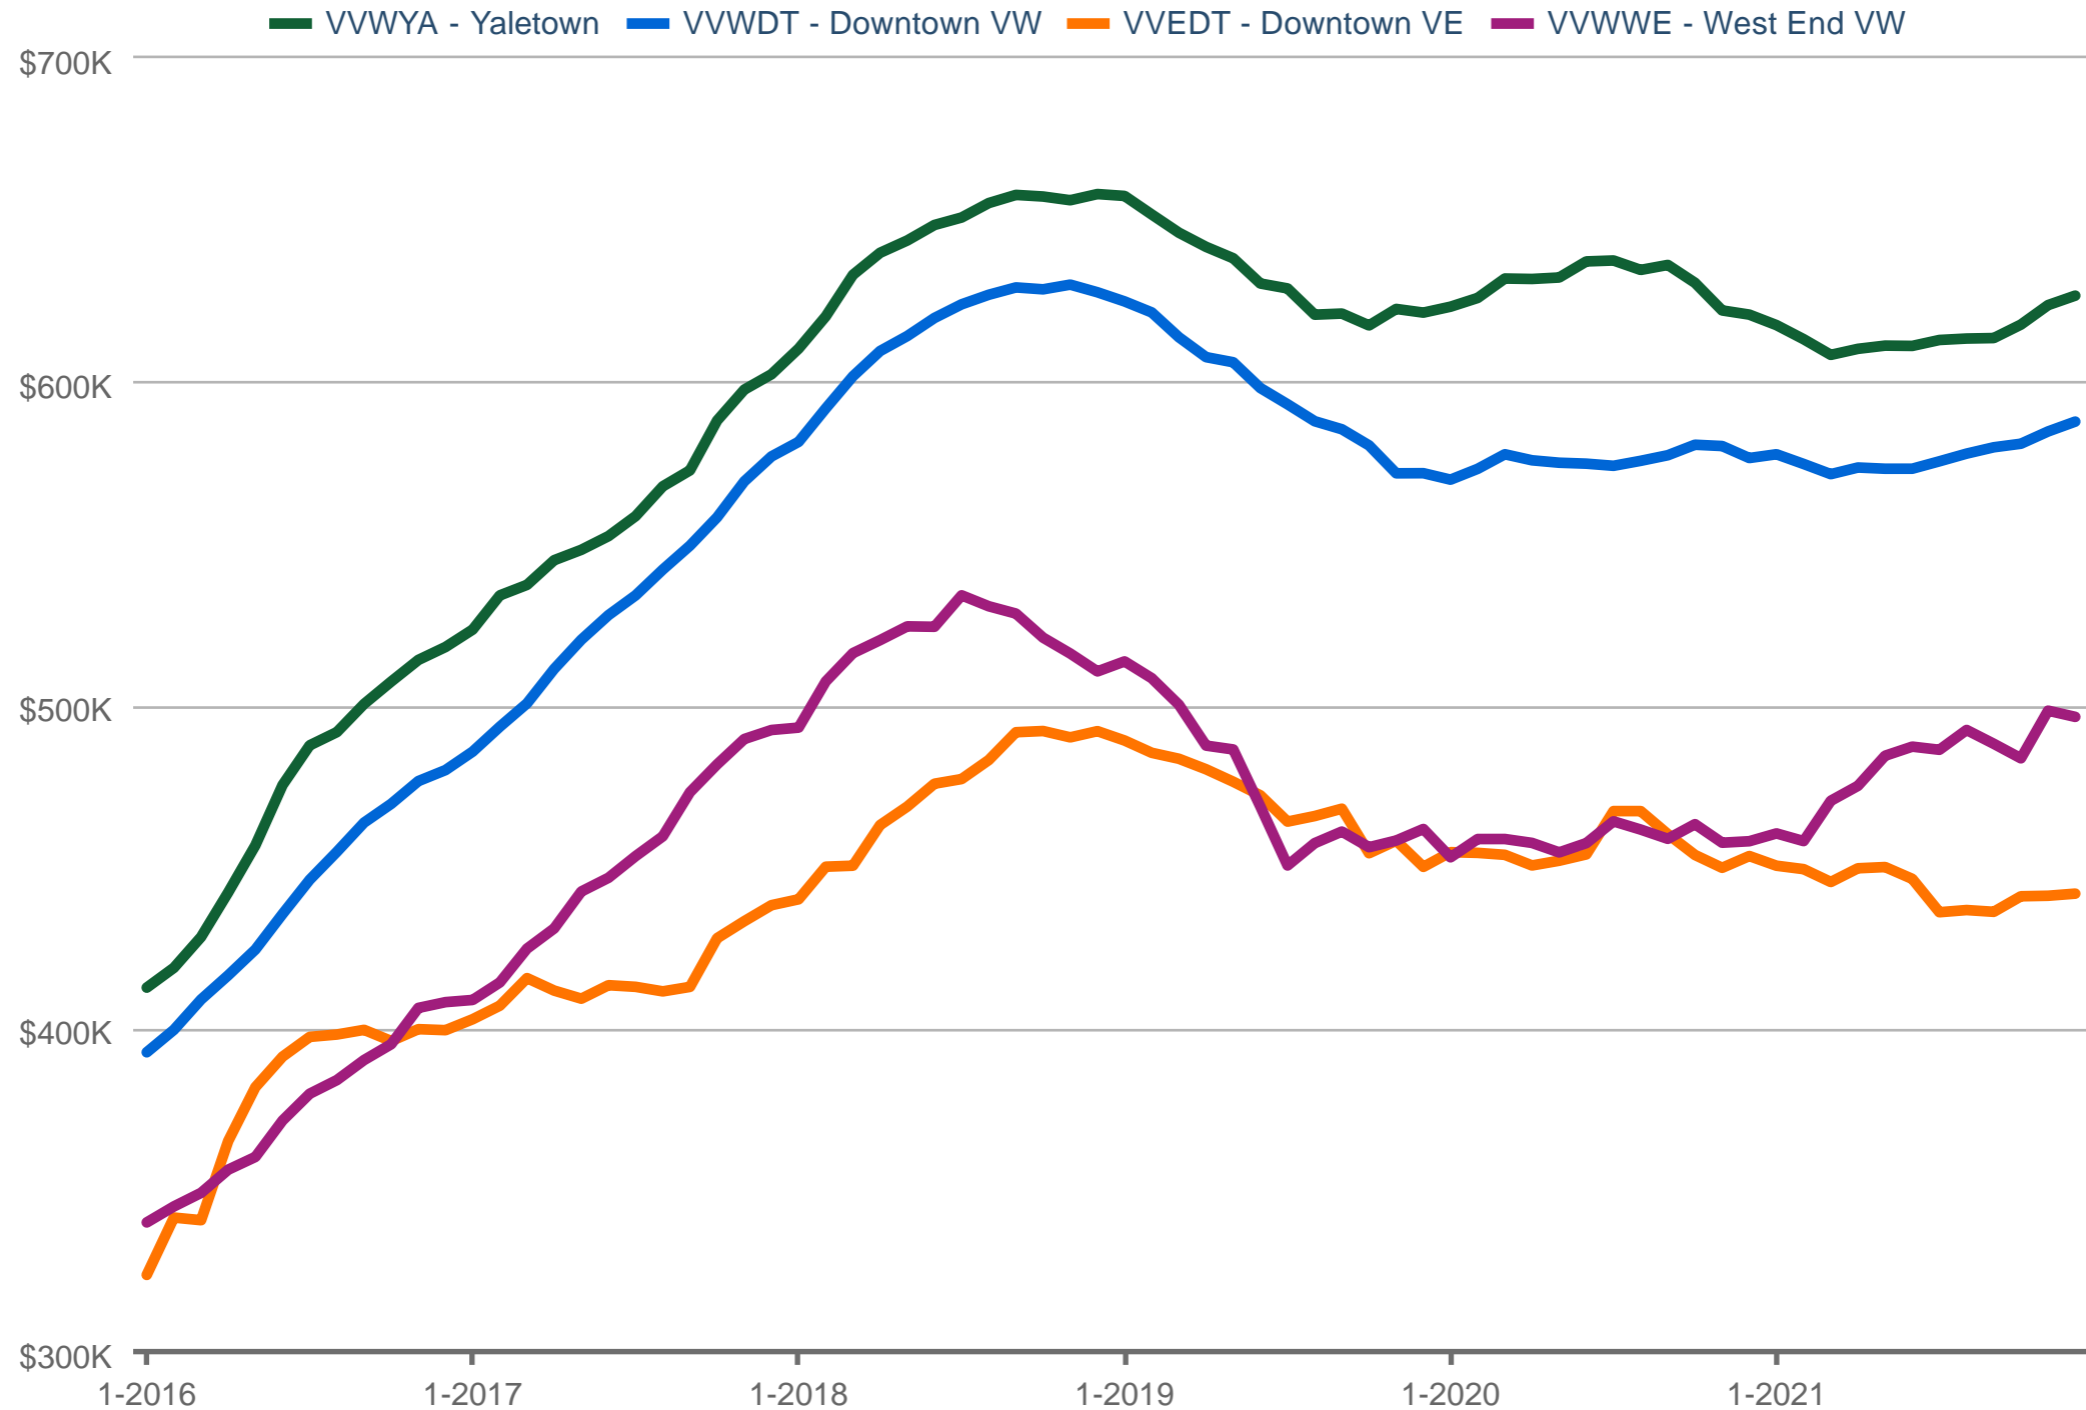

Average Sales Price

VVWYA - Yaletown & VVWDT - Downtown VW & VVEDT - Downtown VE & VVWWE - West End VW: Apartment, 599 sq ft or Less

Each data point is 12 months of activity. Data is from January 27, 2022.