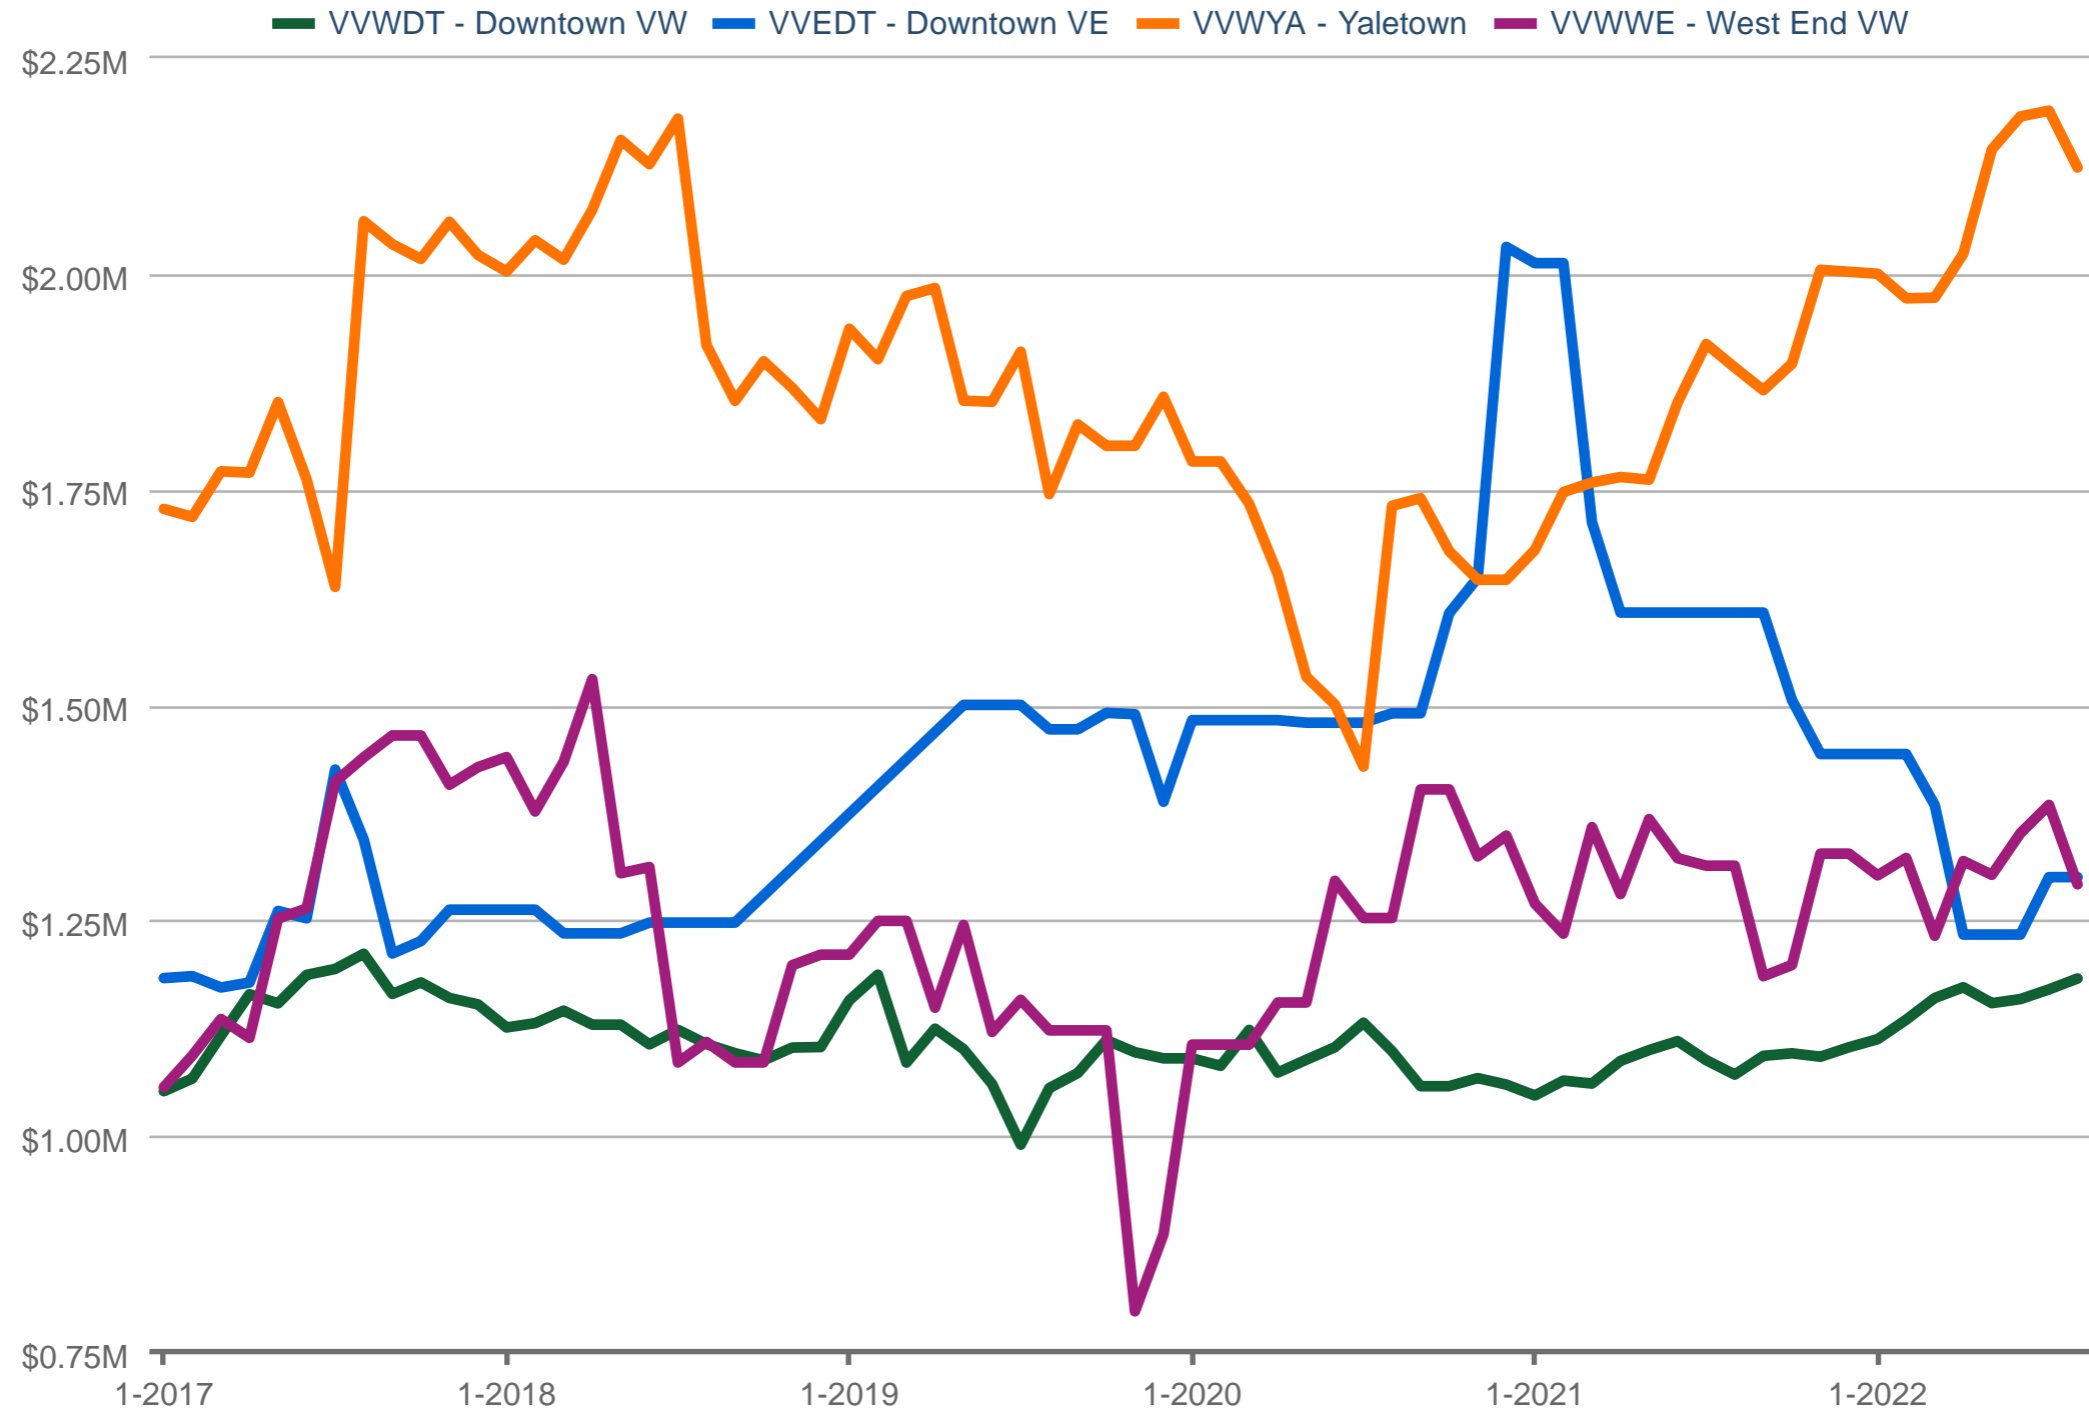

Average Sales Price

VVWDT - Downtown VW & VVEDT - Downtown VE & VVWYA - Yaletown & VVWWE - West End VW: Townhouse

Each data point is 12 months of activity. Data is from September 25, 2022.