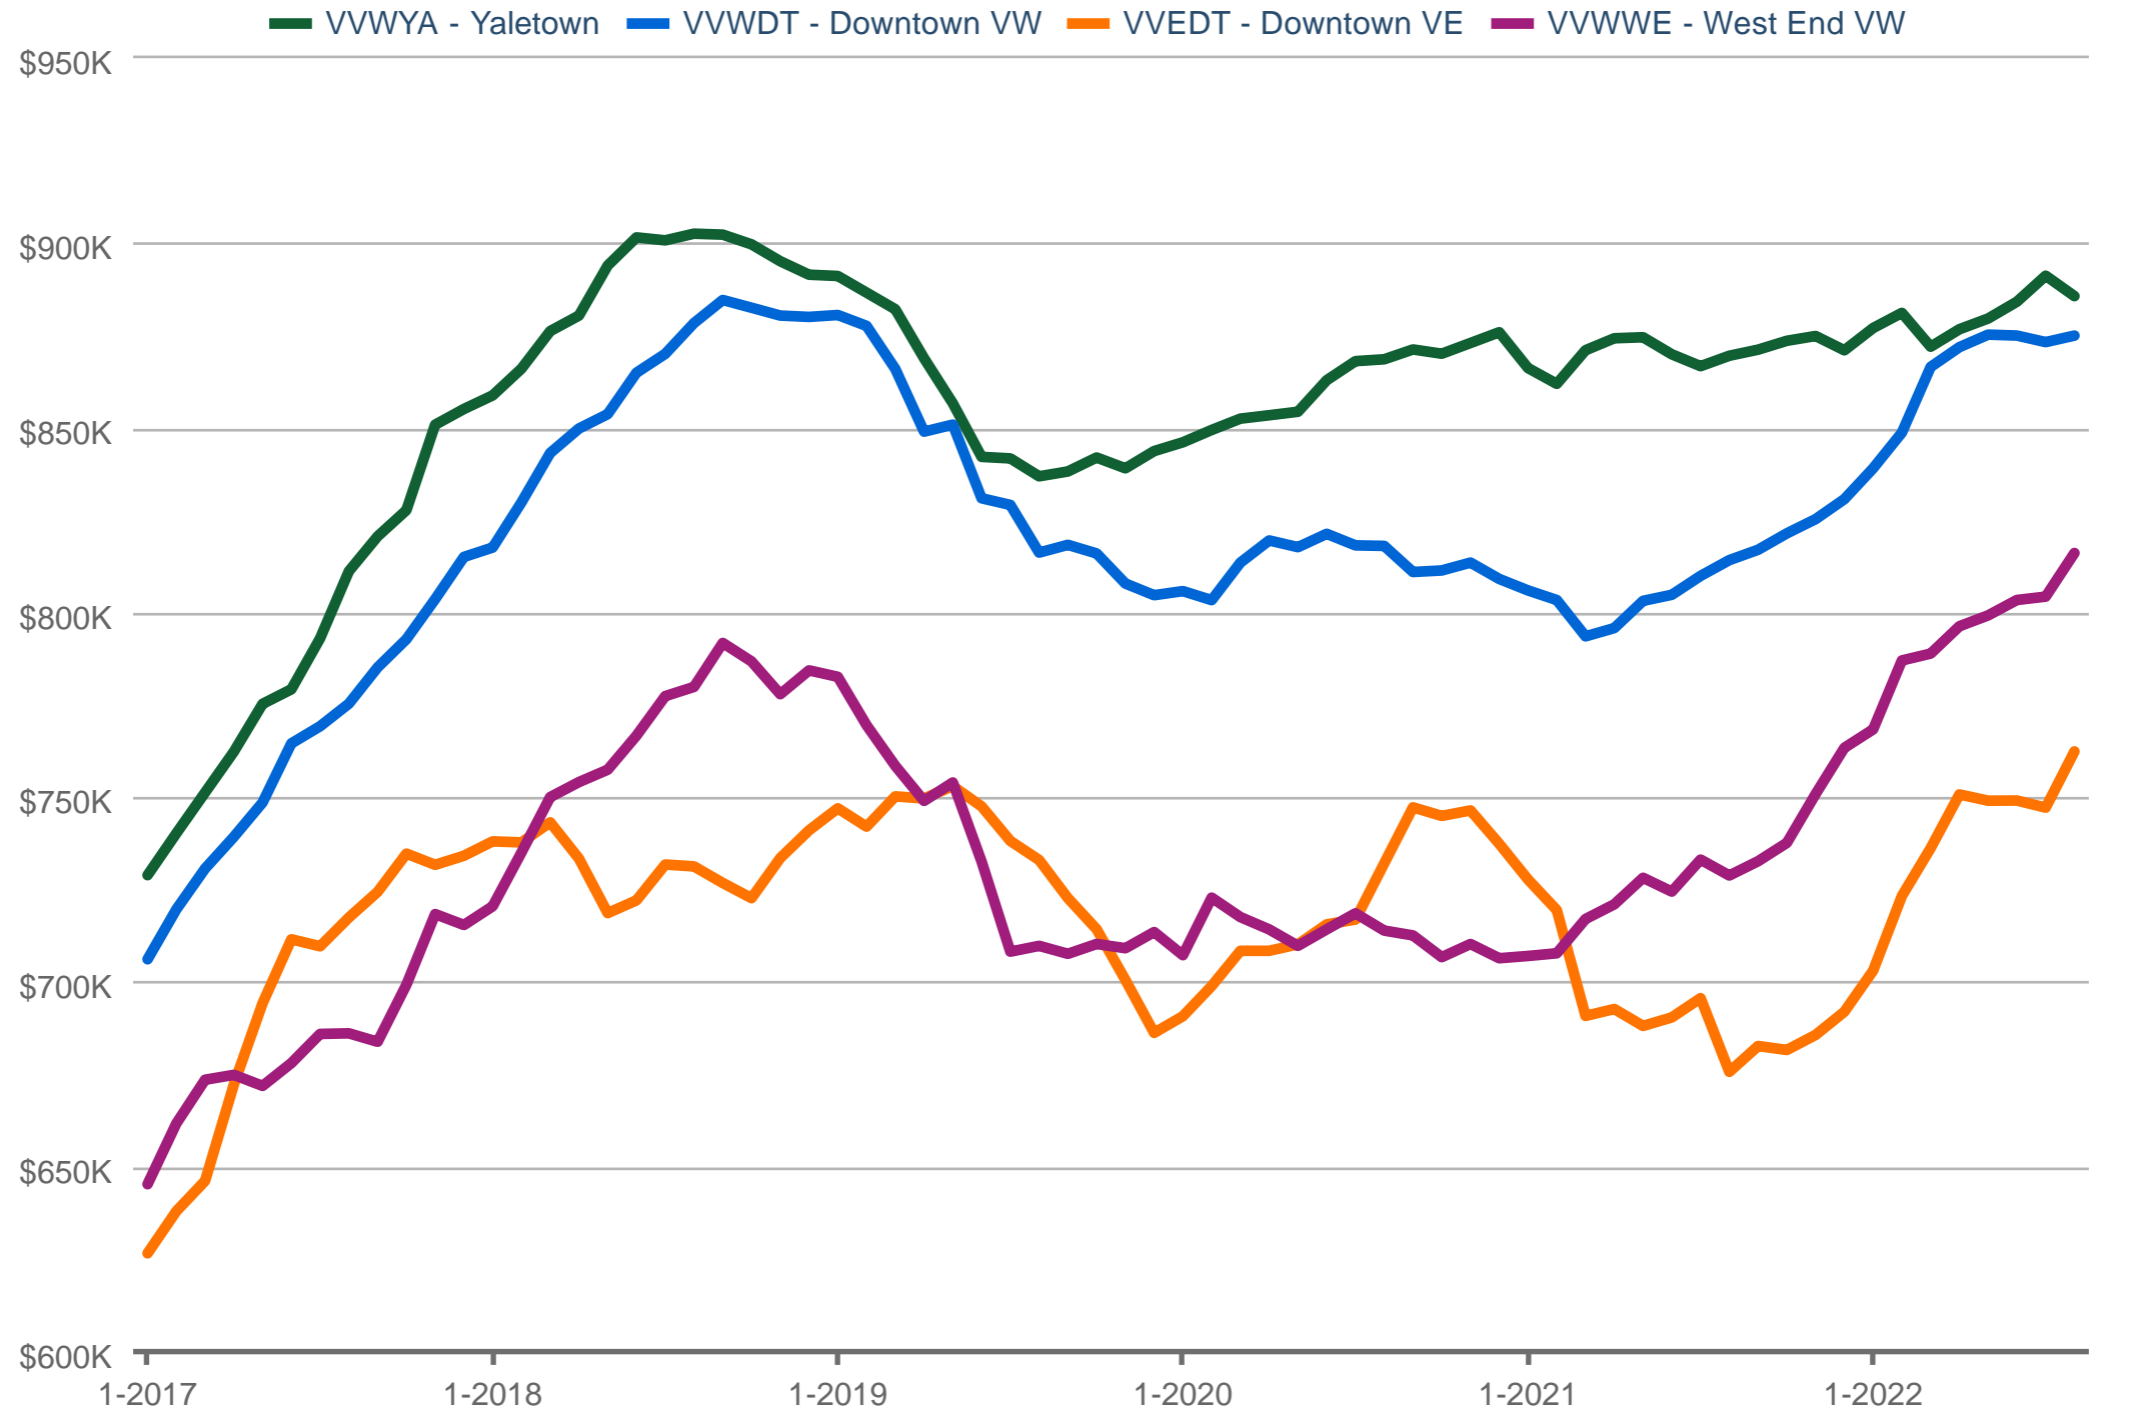

Average Sales Price

VVWYA - Yaletown & VVWDT - Downtown VW & VVEDT - Downtown VE & VVWWE - West End VW: Apartment, 700 to 899 sq ft

Each data point is 12 months of activity. Data is from September 25, 2022.