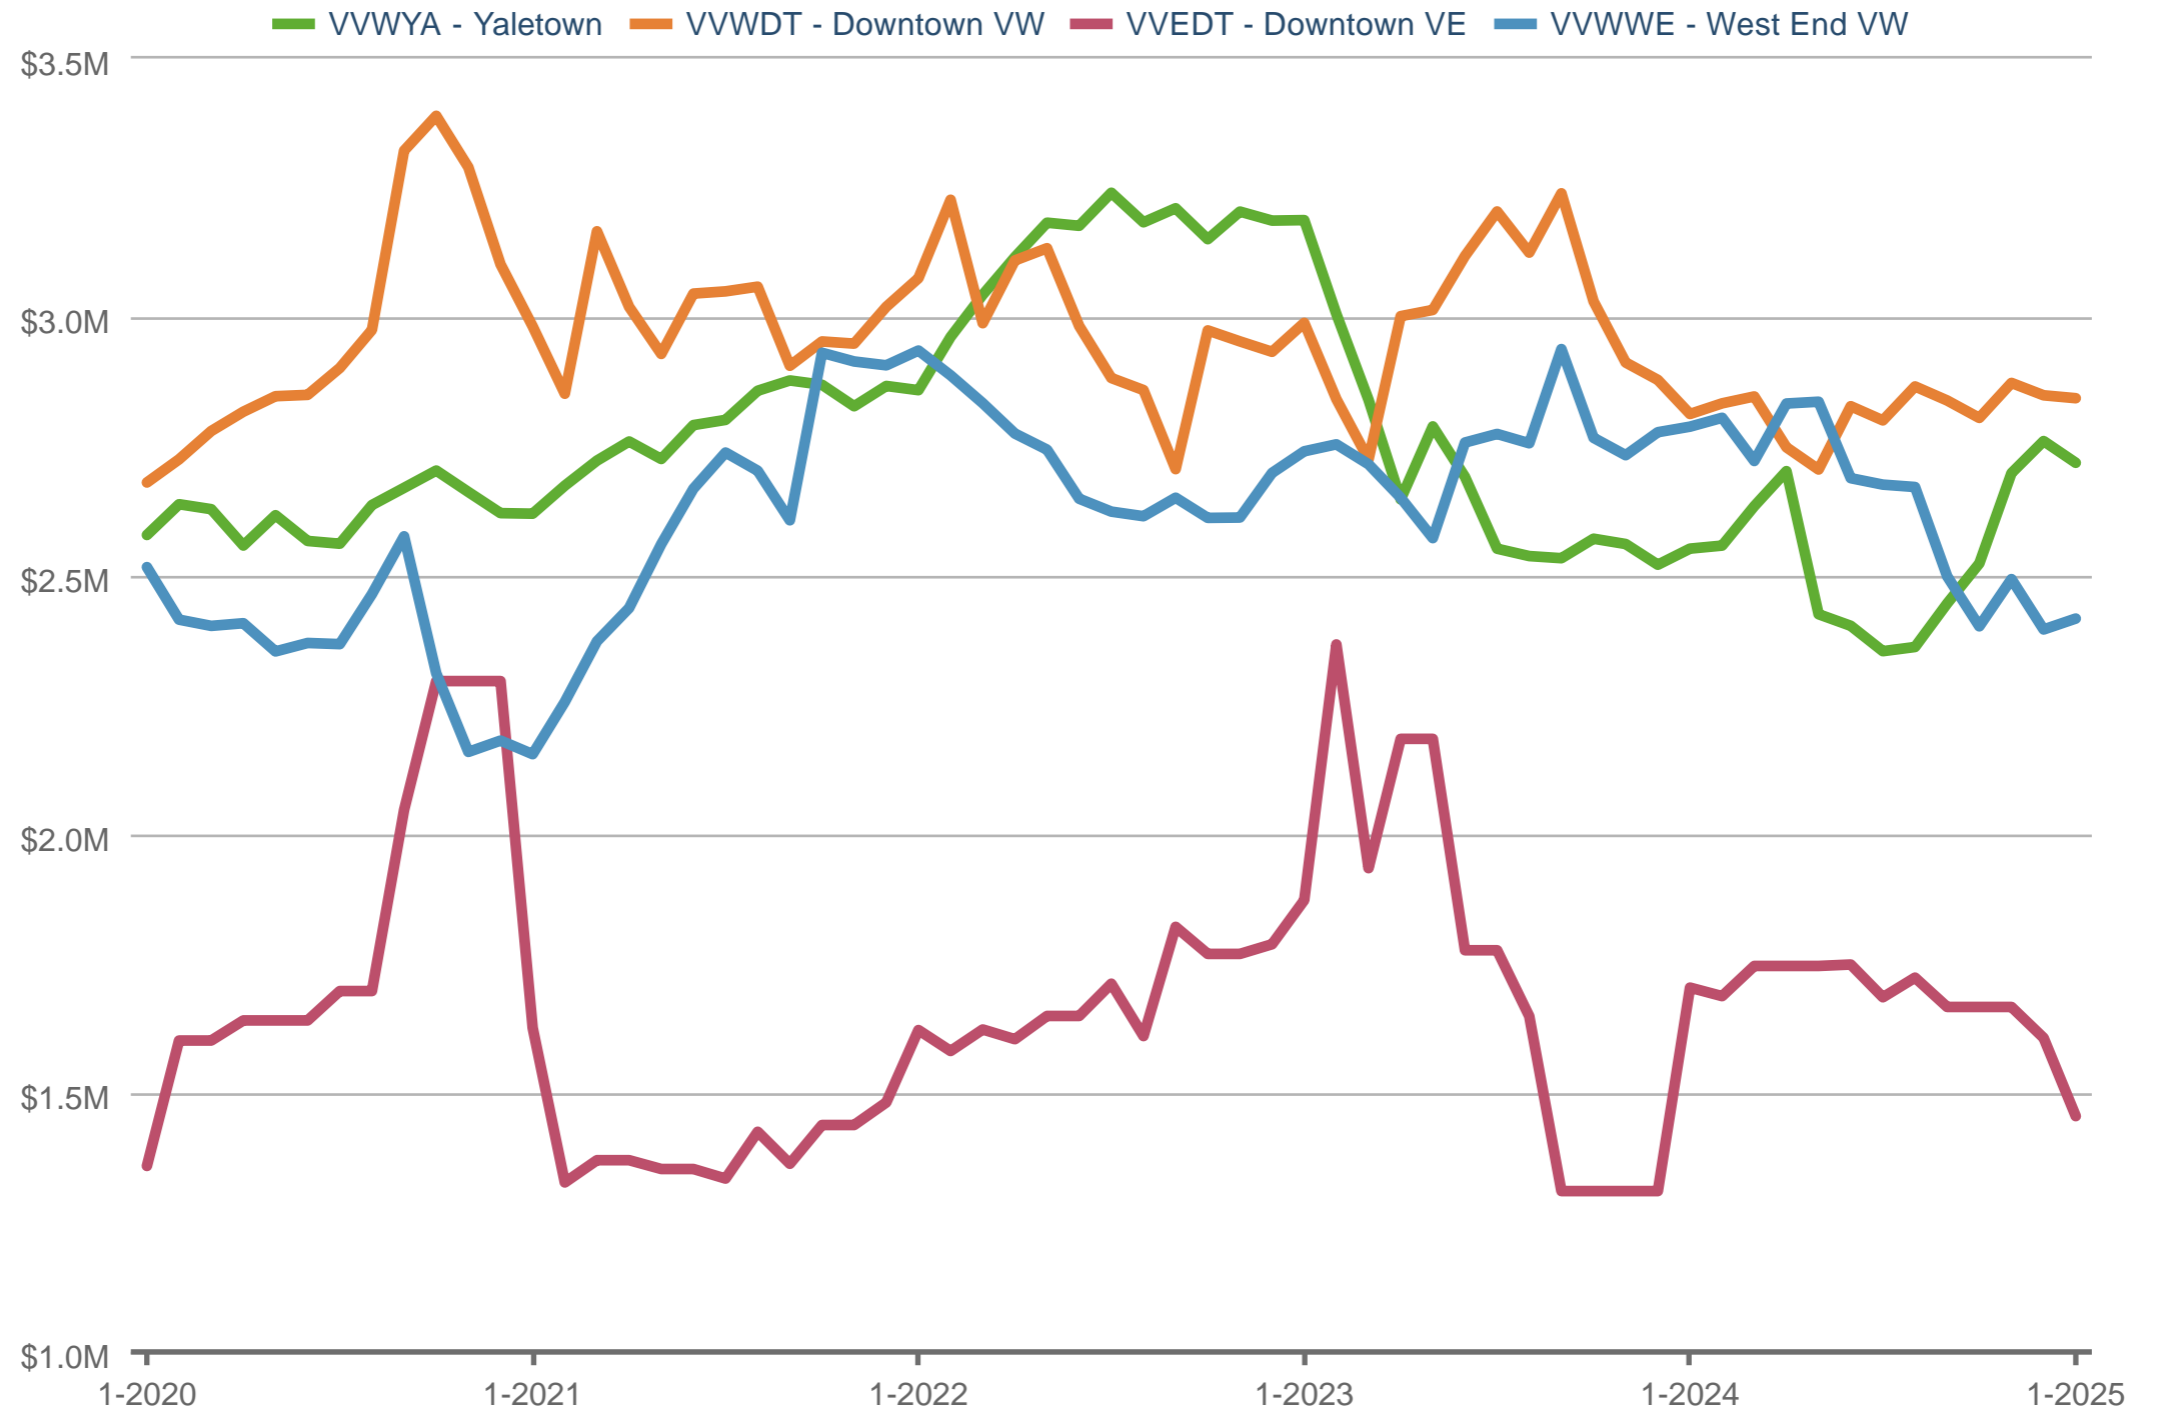

Average Sales Price

VVWYA - Yaletown & VVWDT - Downtown VW & VVEDT - Downtown VE & VVWWE - West End VW: Apartment, 1,400 sq ft or More

Each data point is 12 months of activity. Data is from February 23, 2025.