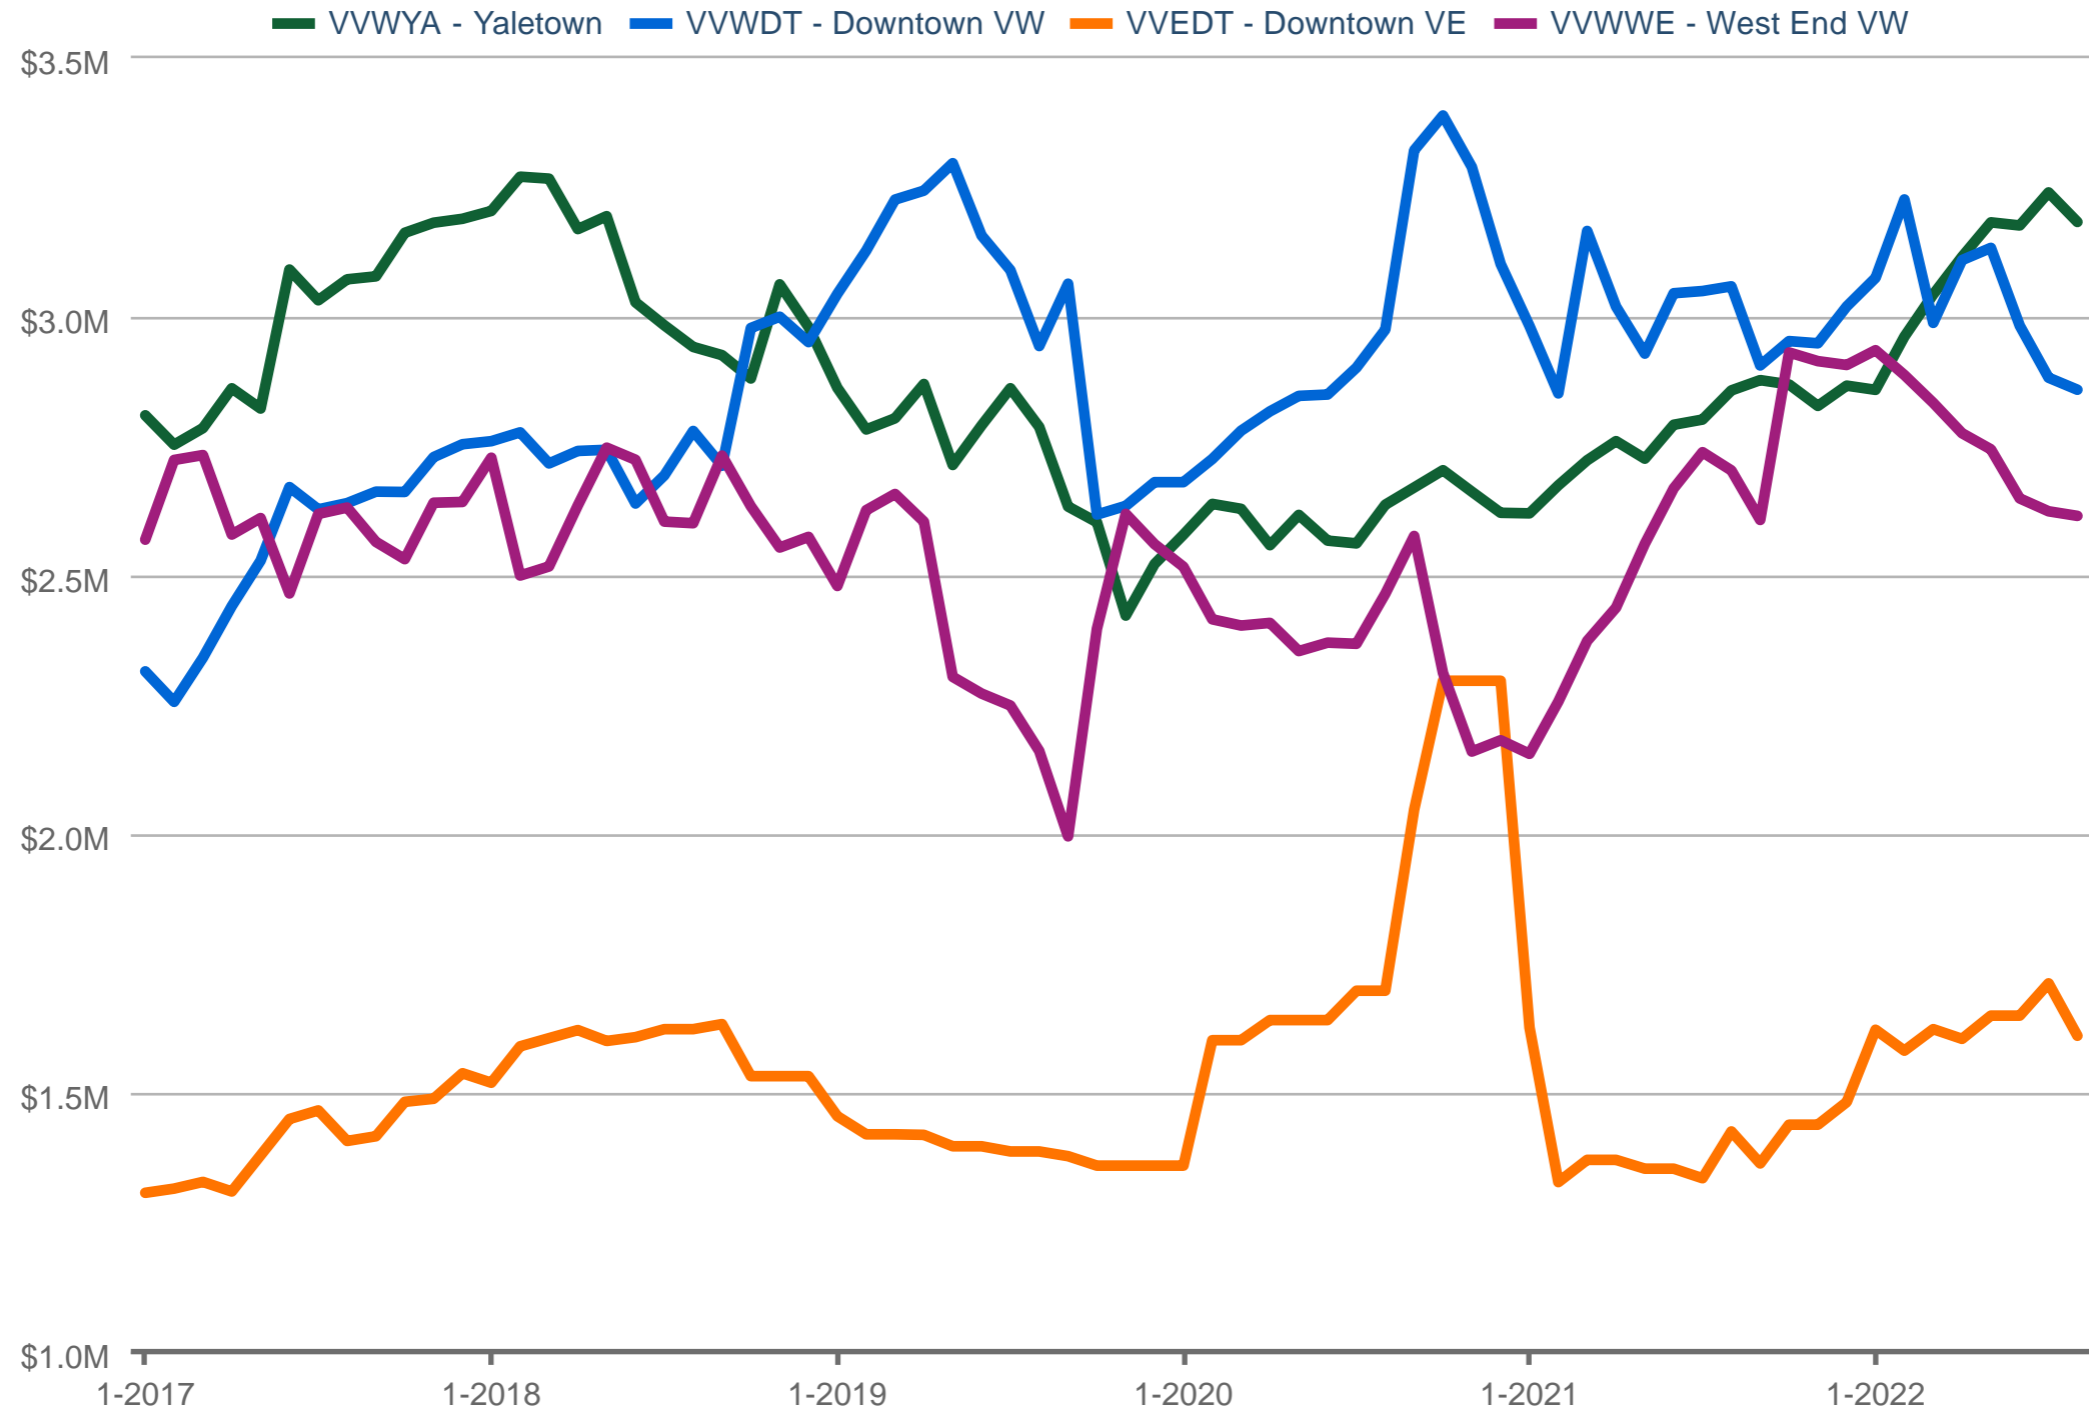

Average Sales Price

VVWYA - Yaletown & VVWDT - Downtown VW & VVEDT - Downtown VE & VVWWE - West End VW: Apartment, 1,400 sq ft or More

Each data point is 12 months of activity. Data is from September 25, 2022.