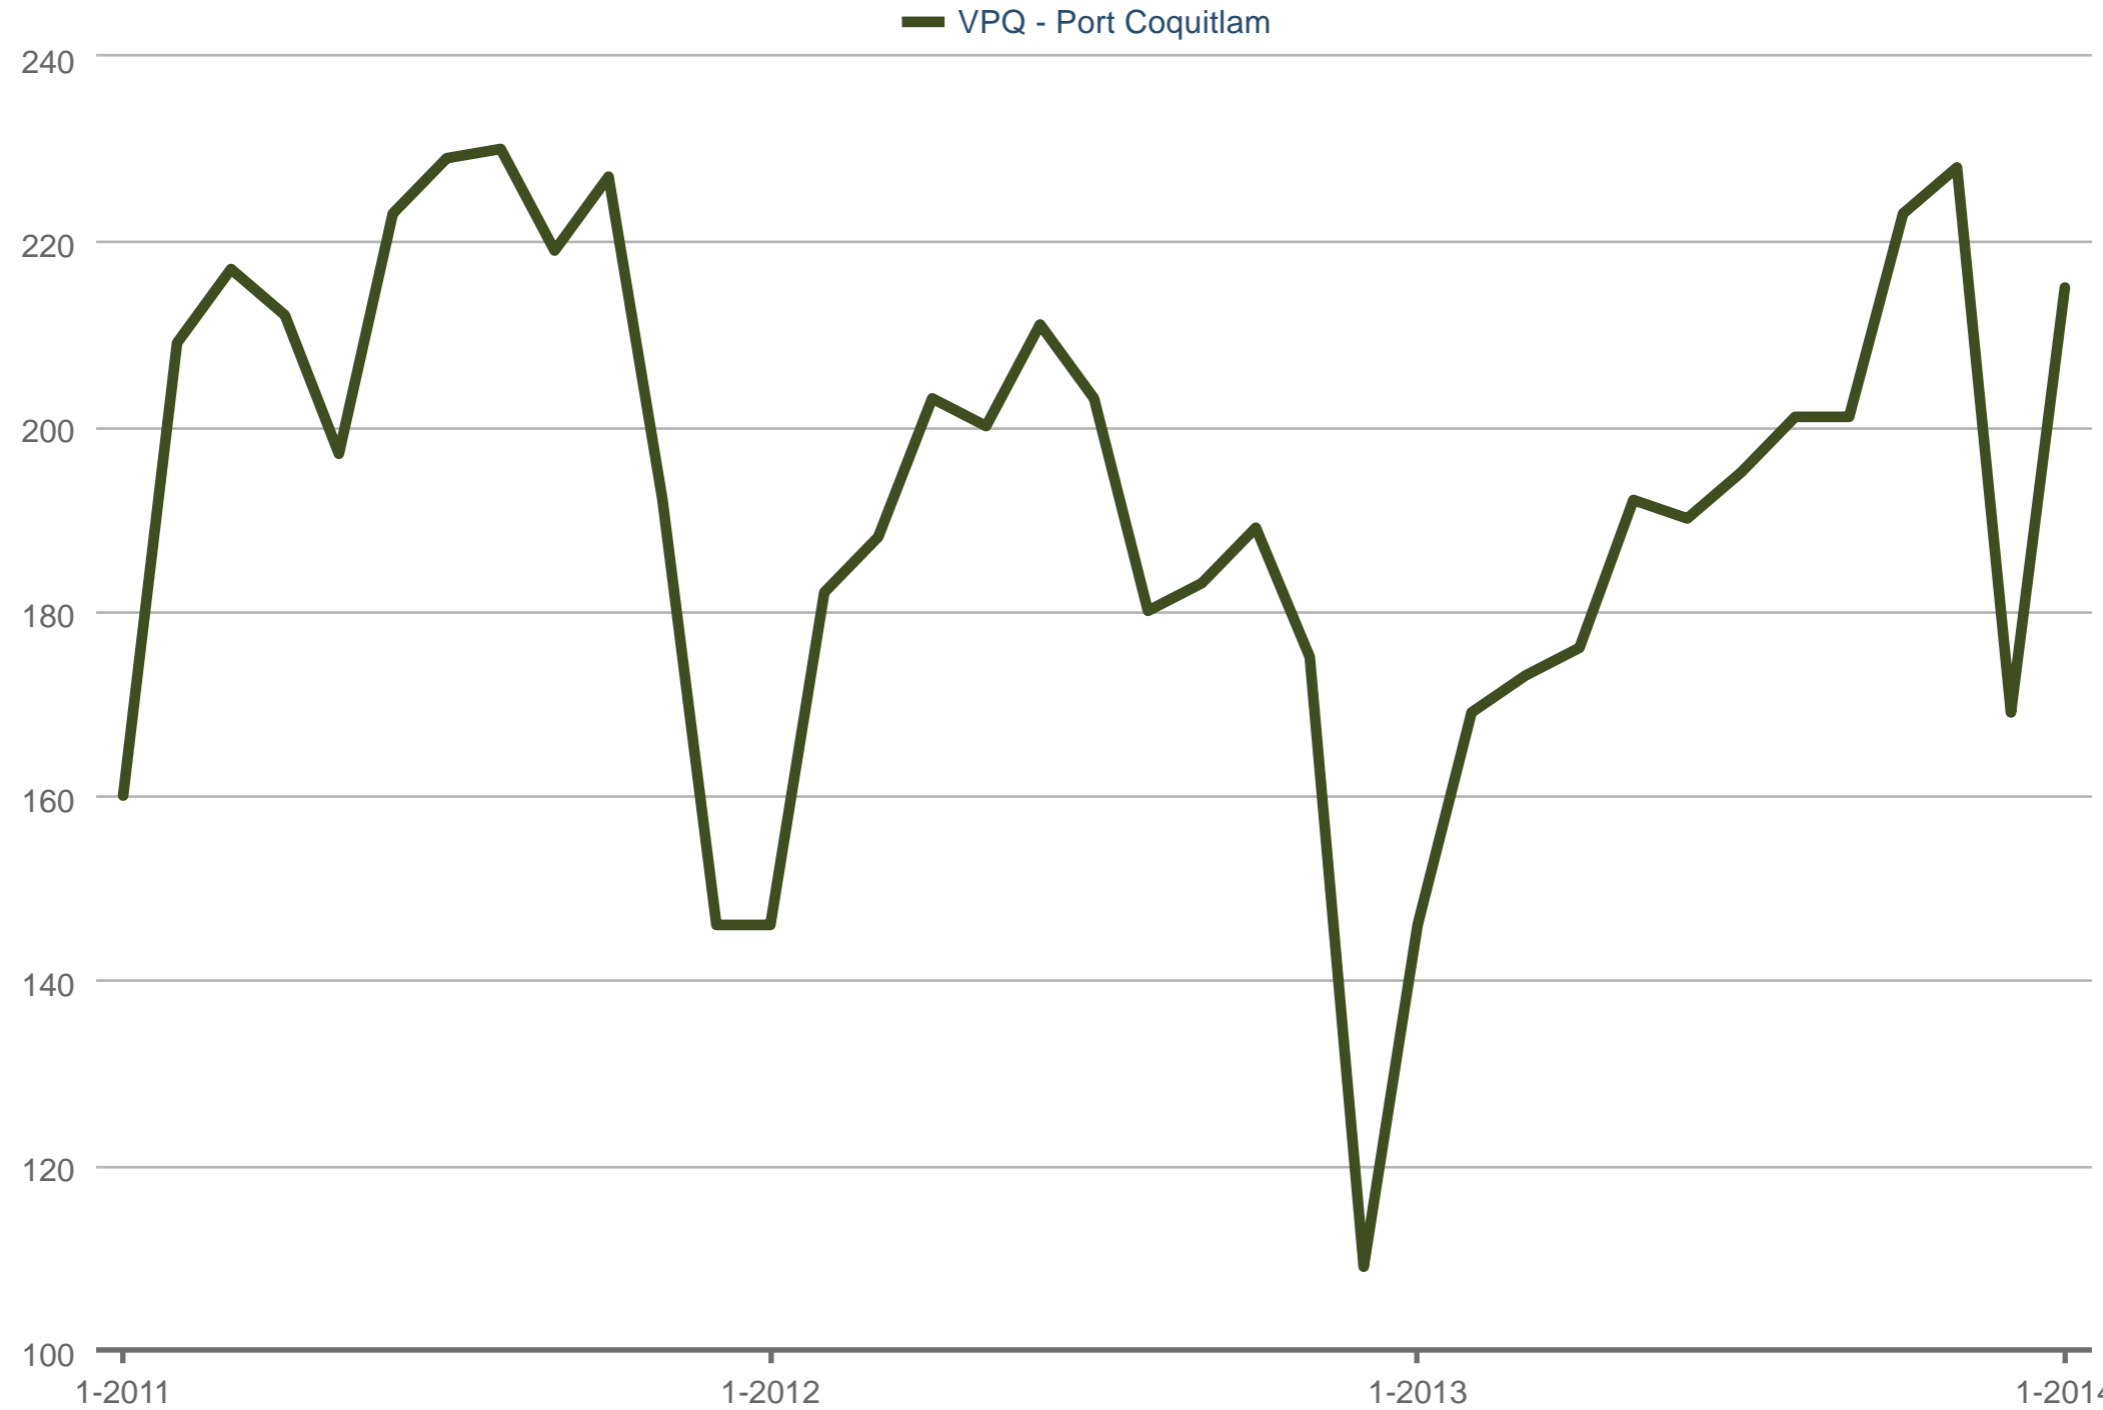

Total Inventory

VPQ - Port Coquitlam: Apartment

Each data point is one month of activity. Data is from February 28, 2014.