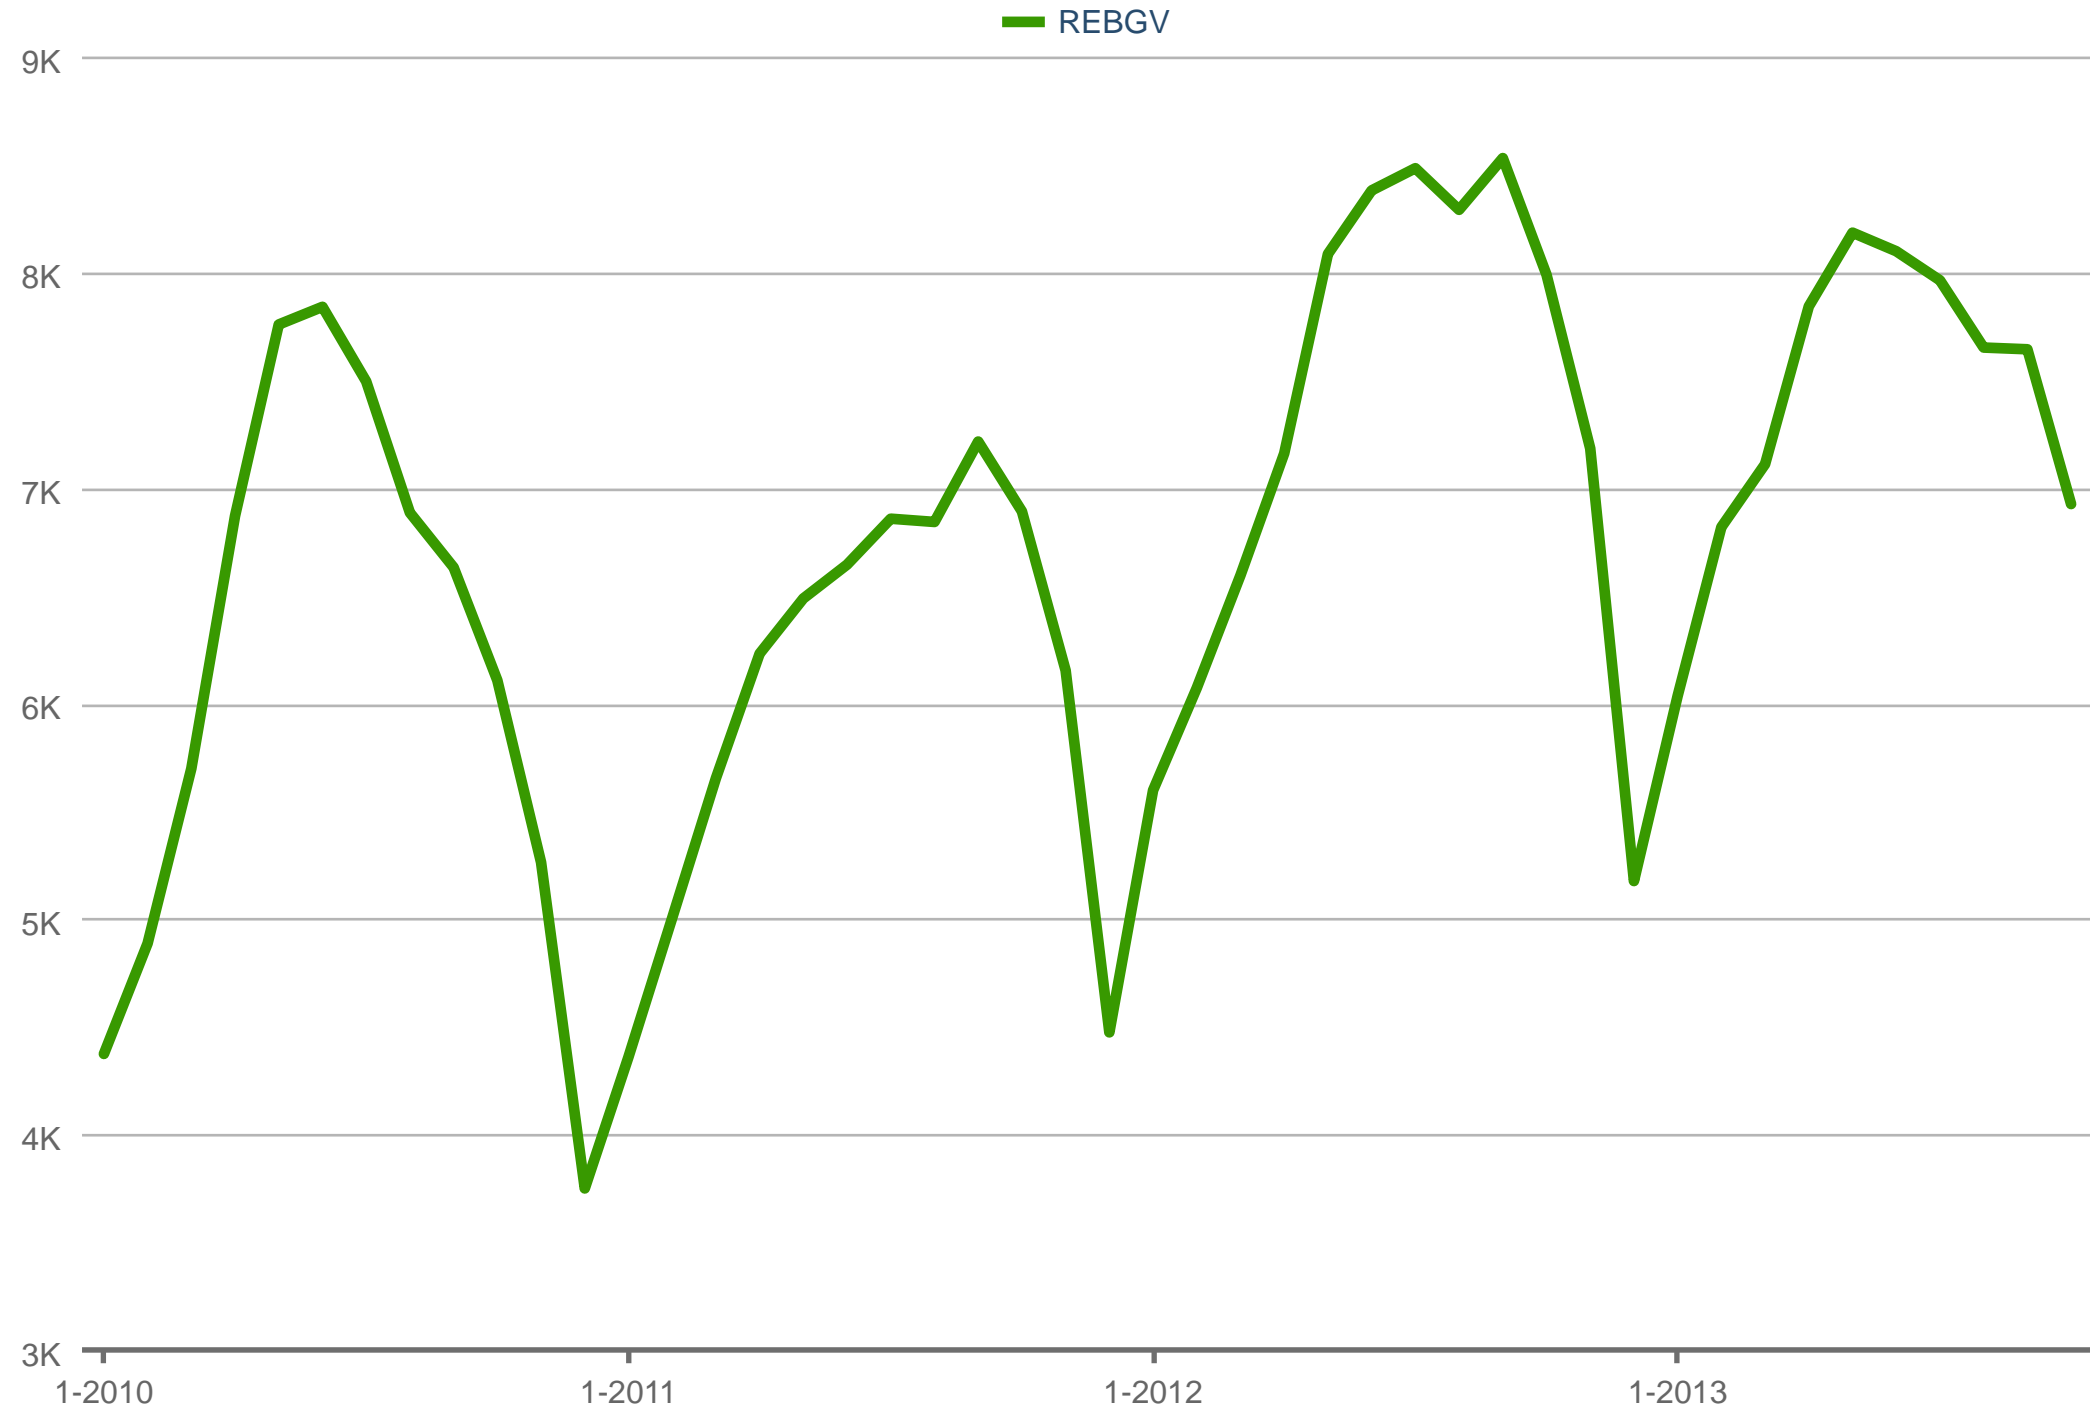

Total Inventory

REBGV: Detached (All)

Each data point is one month of activity. Data is from November 27, 2013.