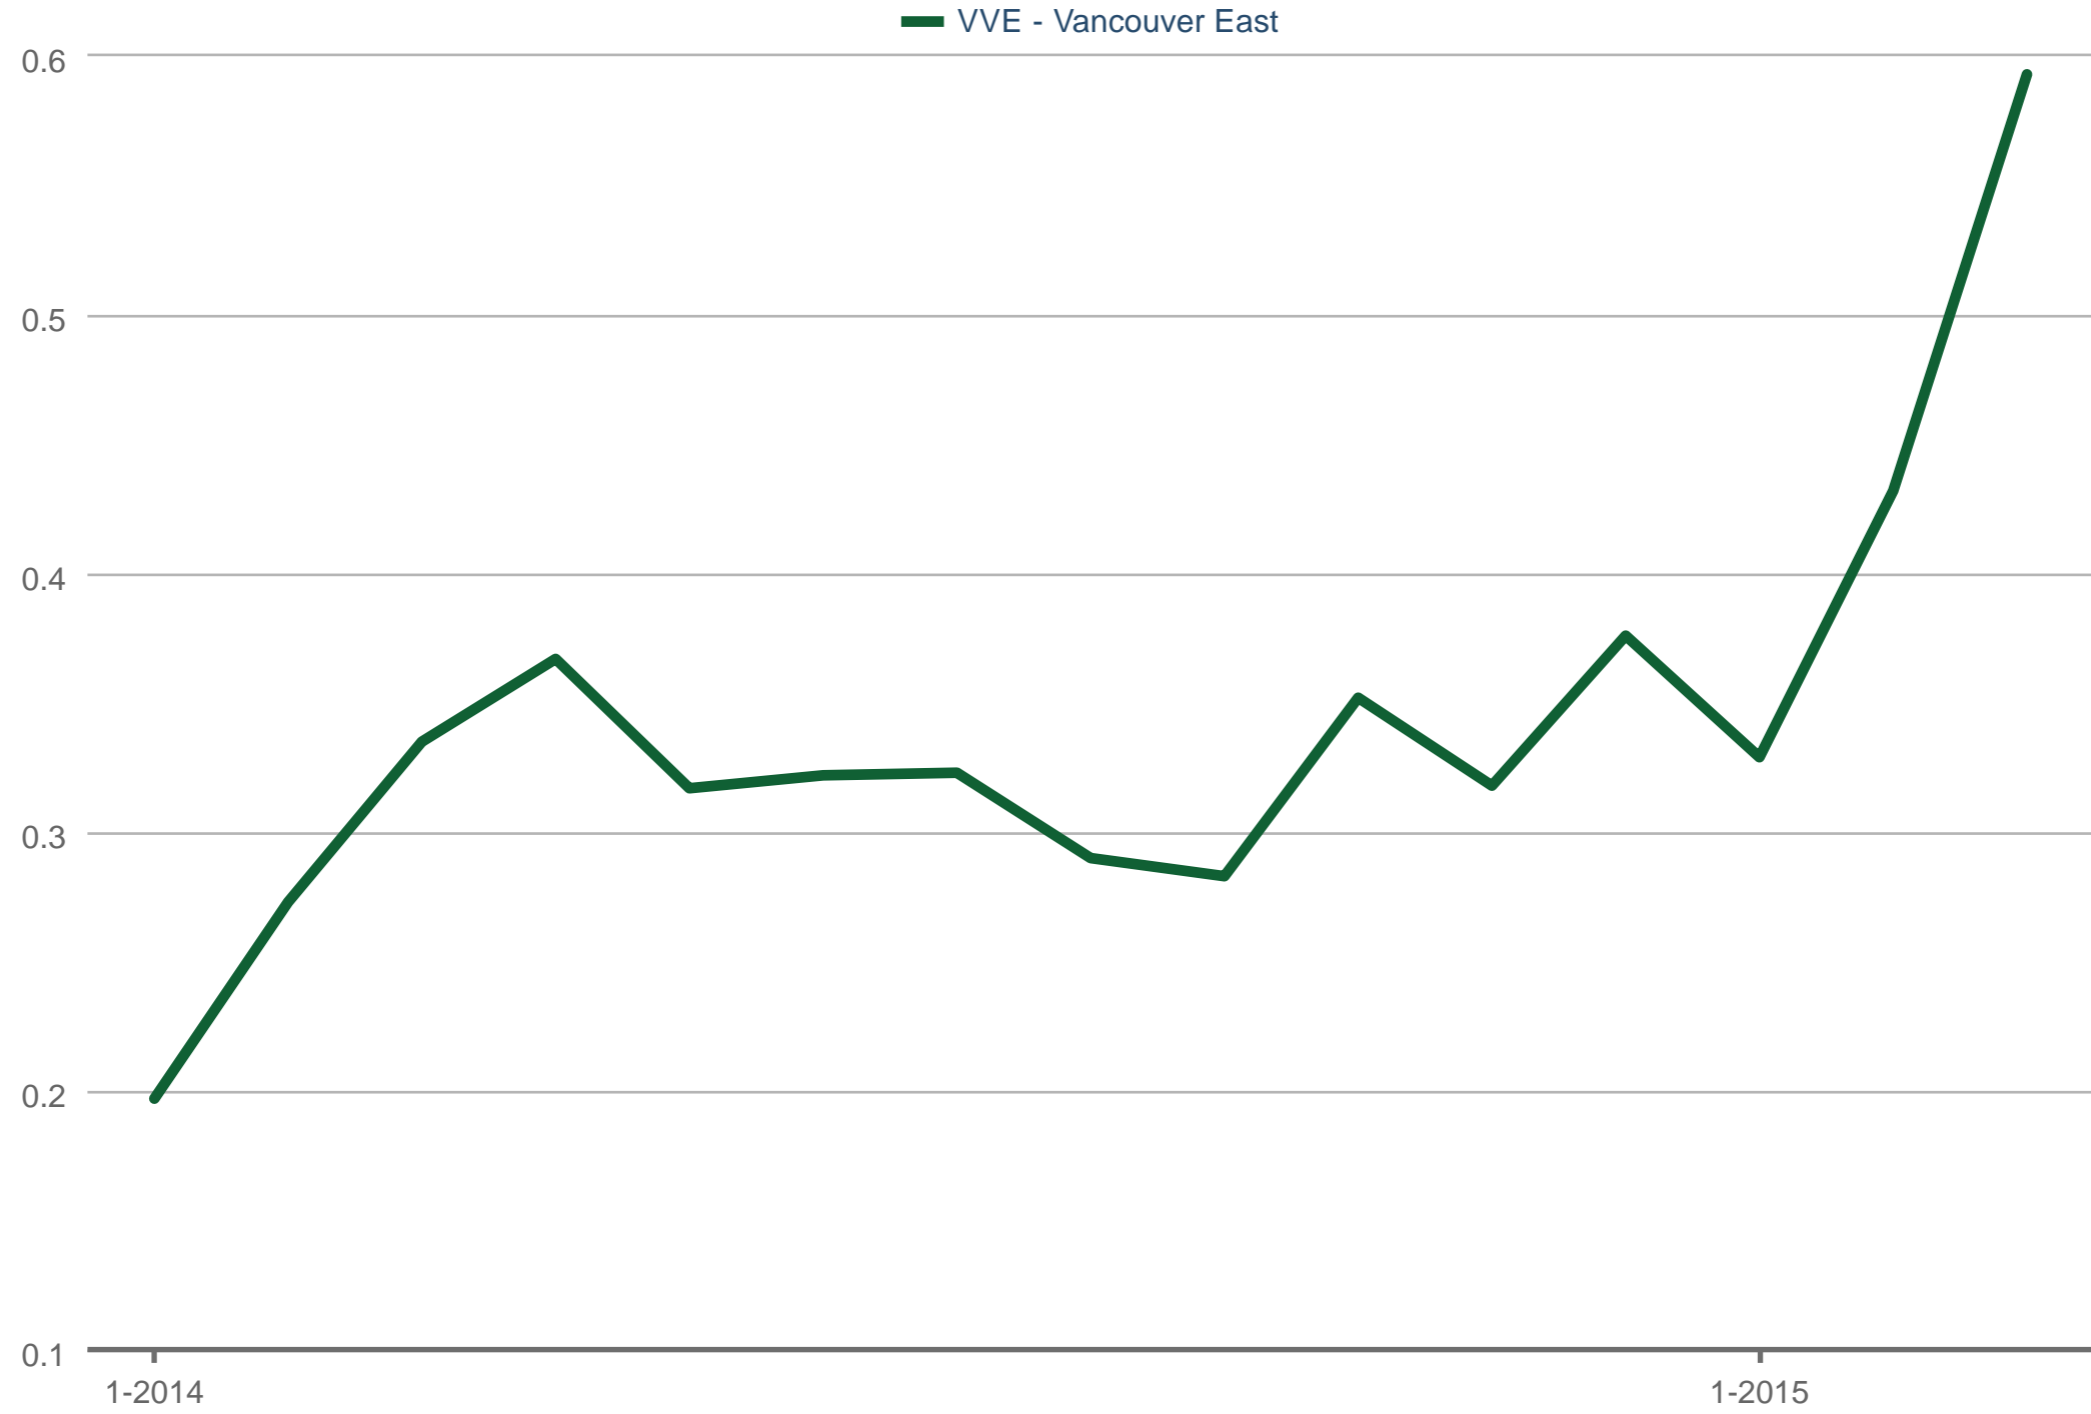

Ashley Smith PREC*
 REALTOR® - Oakwyn Realty Ltd.

Office: 604-620-6788
ashley@vancouveravenue.ca
www.vancouveravenue.ca

Sales to Actives Ratio

VVE - Vancouver East: Detached (All)

Each data point is one month of activity. Data is from April 12, 2015.