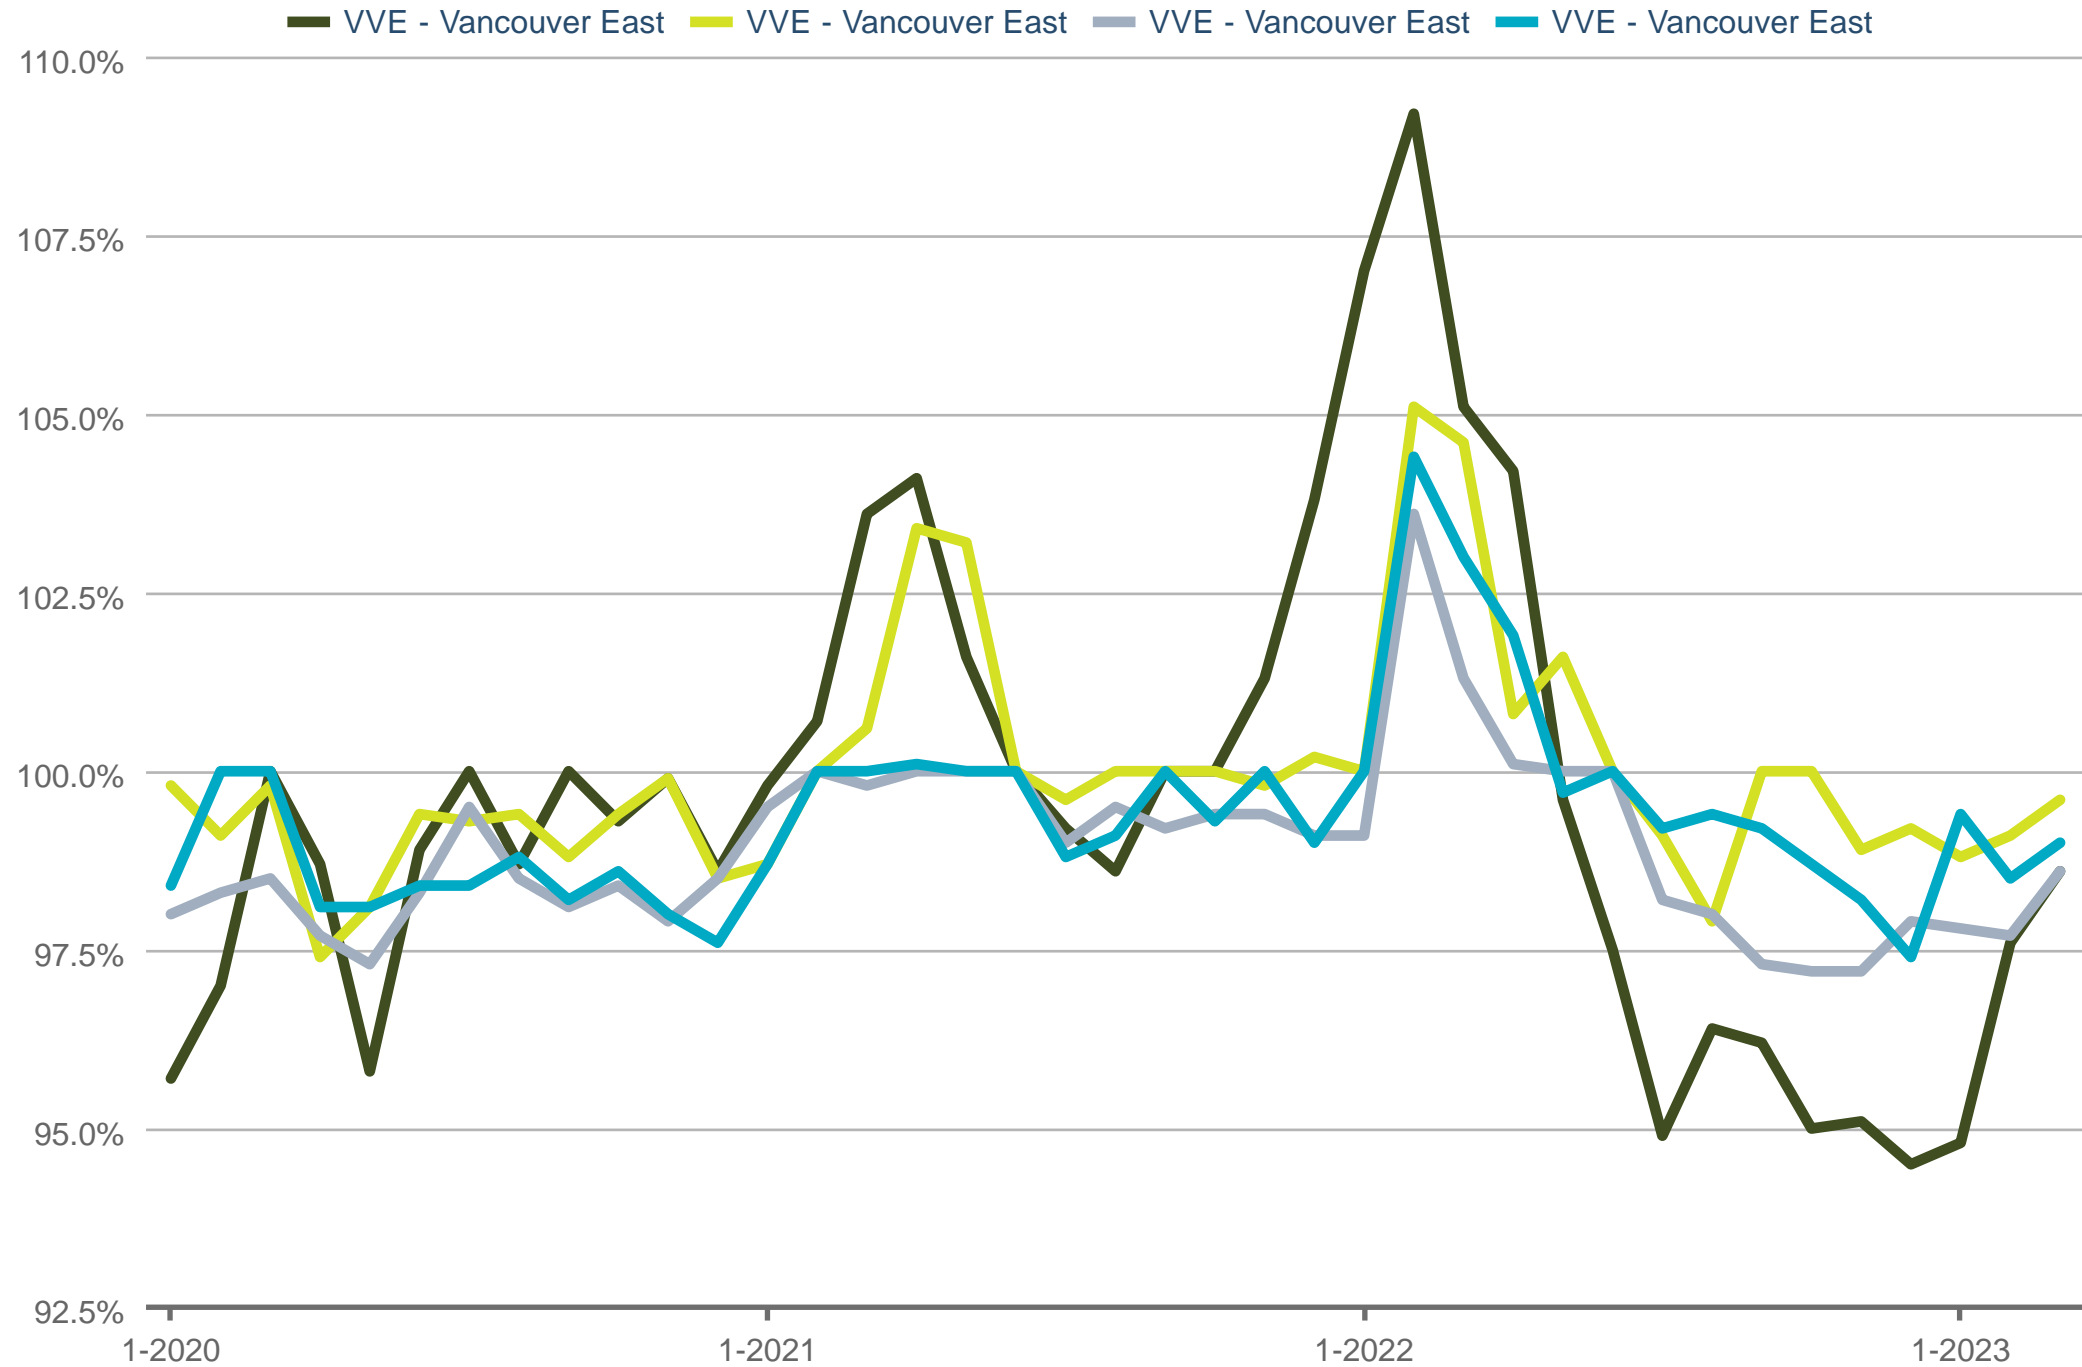

Kristi Holz PREC*
 Stilhavn Real Estate Services

Office: 778-387-7371
 Cell: 778-387-7371

Kristi@RealEstateVancity.ca
www.RealEstateVancity.ca

Median Percent of Original Price

VVE - Vancouver East: Detached (All) | VVE - Vancouver East: Townhouse | VVE - Vancouver East: 2 Bedrooms, Apartment | VVE - Vancouver East: 1 Bedroom or Fewer, Apartment

Each data point is one month of activity. Data is from April 3, 2023.