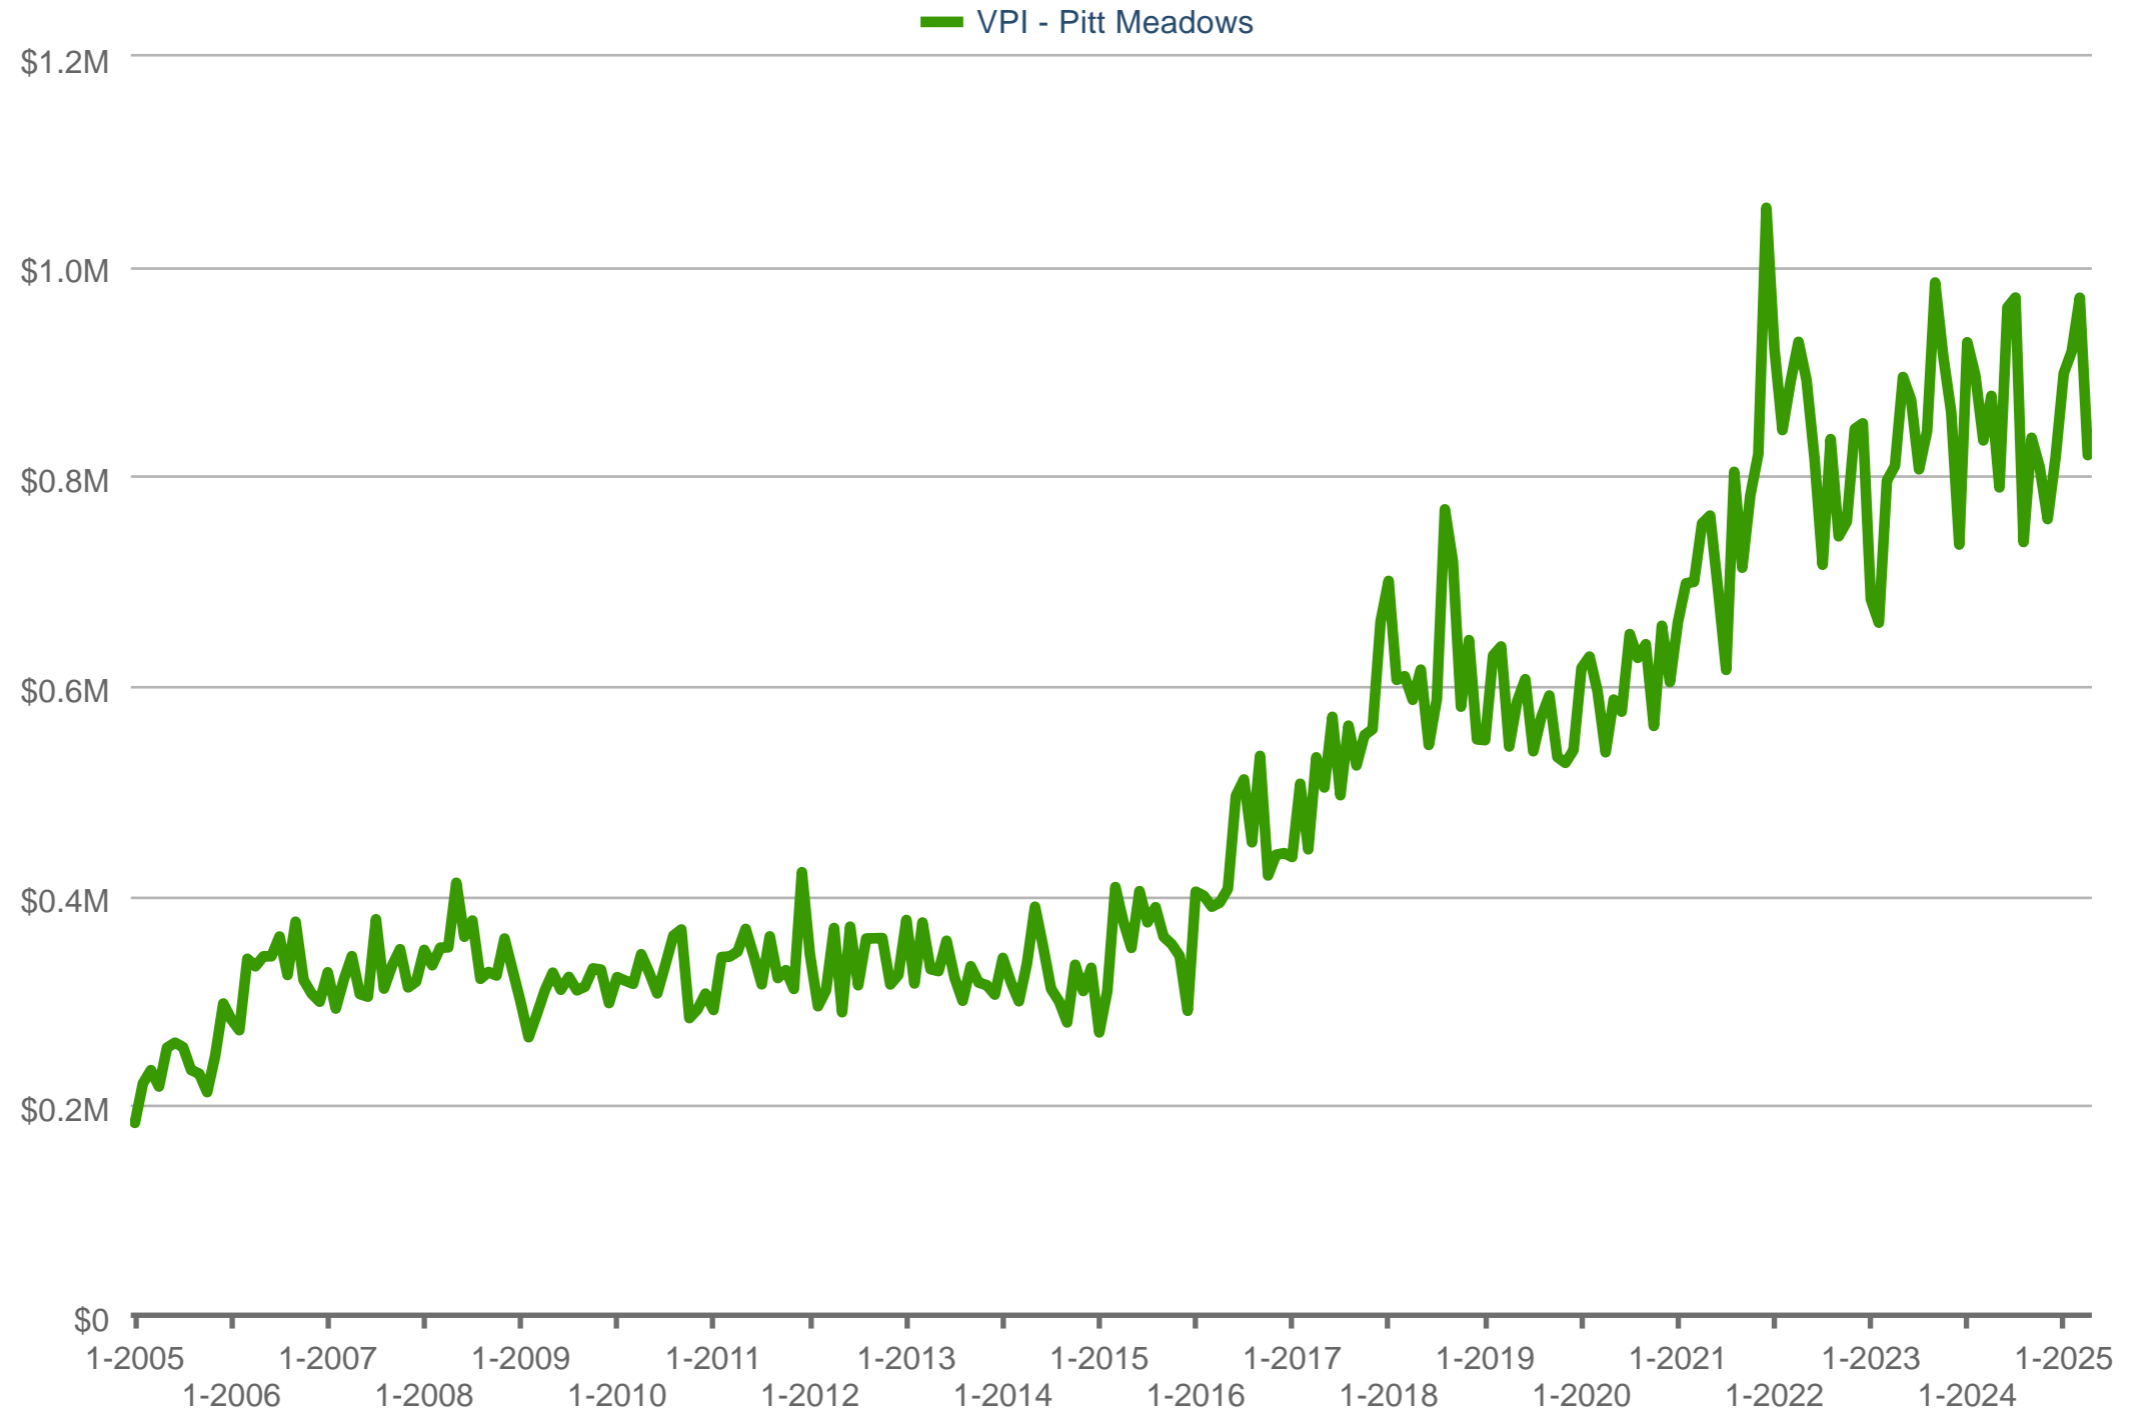

**Don Pearce**

Royal LePage - Brookside Realty

Office: 604-467-5000

Cell: 604-230-7917

[donpearce@telus.net](mailto:donpearce@telus.net)

[www.thepearceteam.com](http://www.thepearceteam.com)

## Average Sales Price

VPI - Pitt Meadows: Townhouse

Each data point is one month of activity. Data is from May 17, 2025.

All data from Greater Vancouver REALTORS © 2025 ShowingTime Plus, LLC.