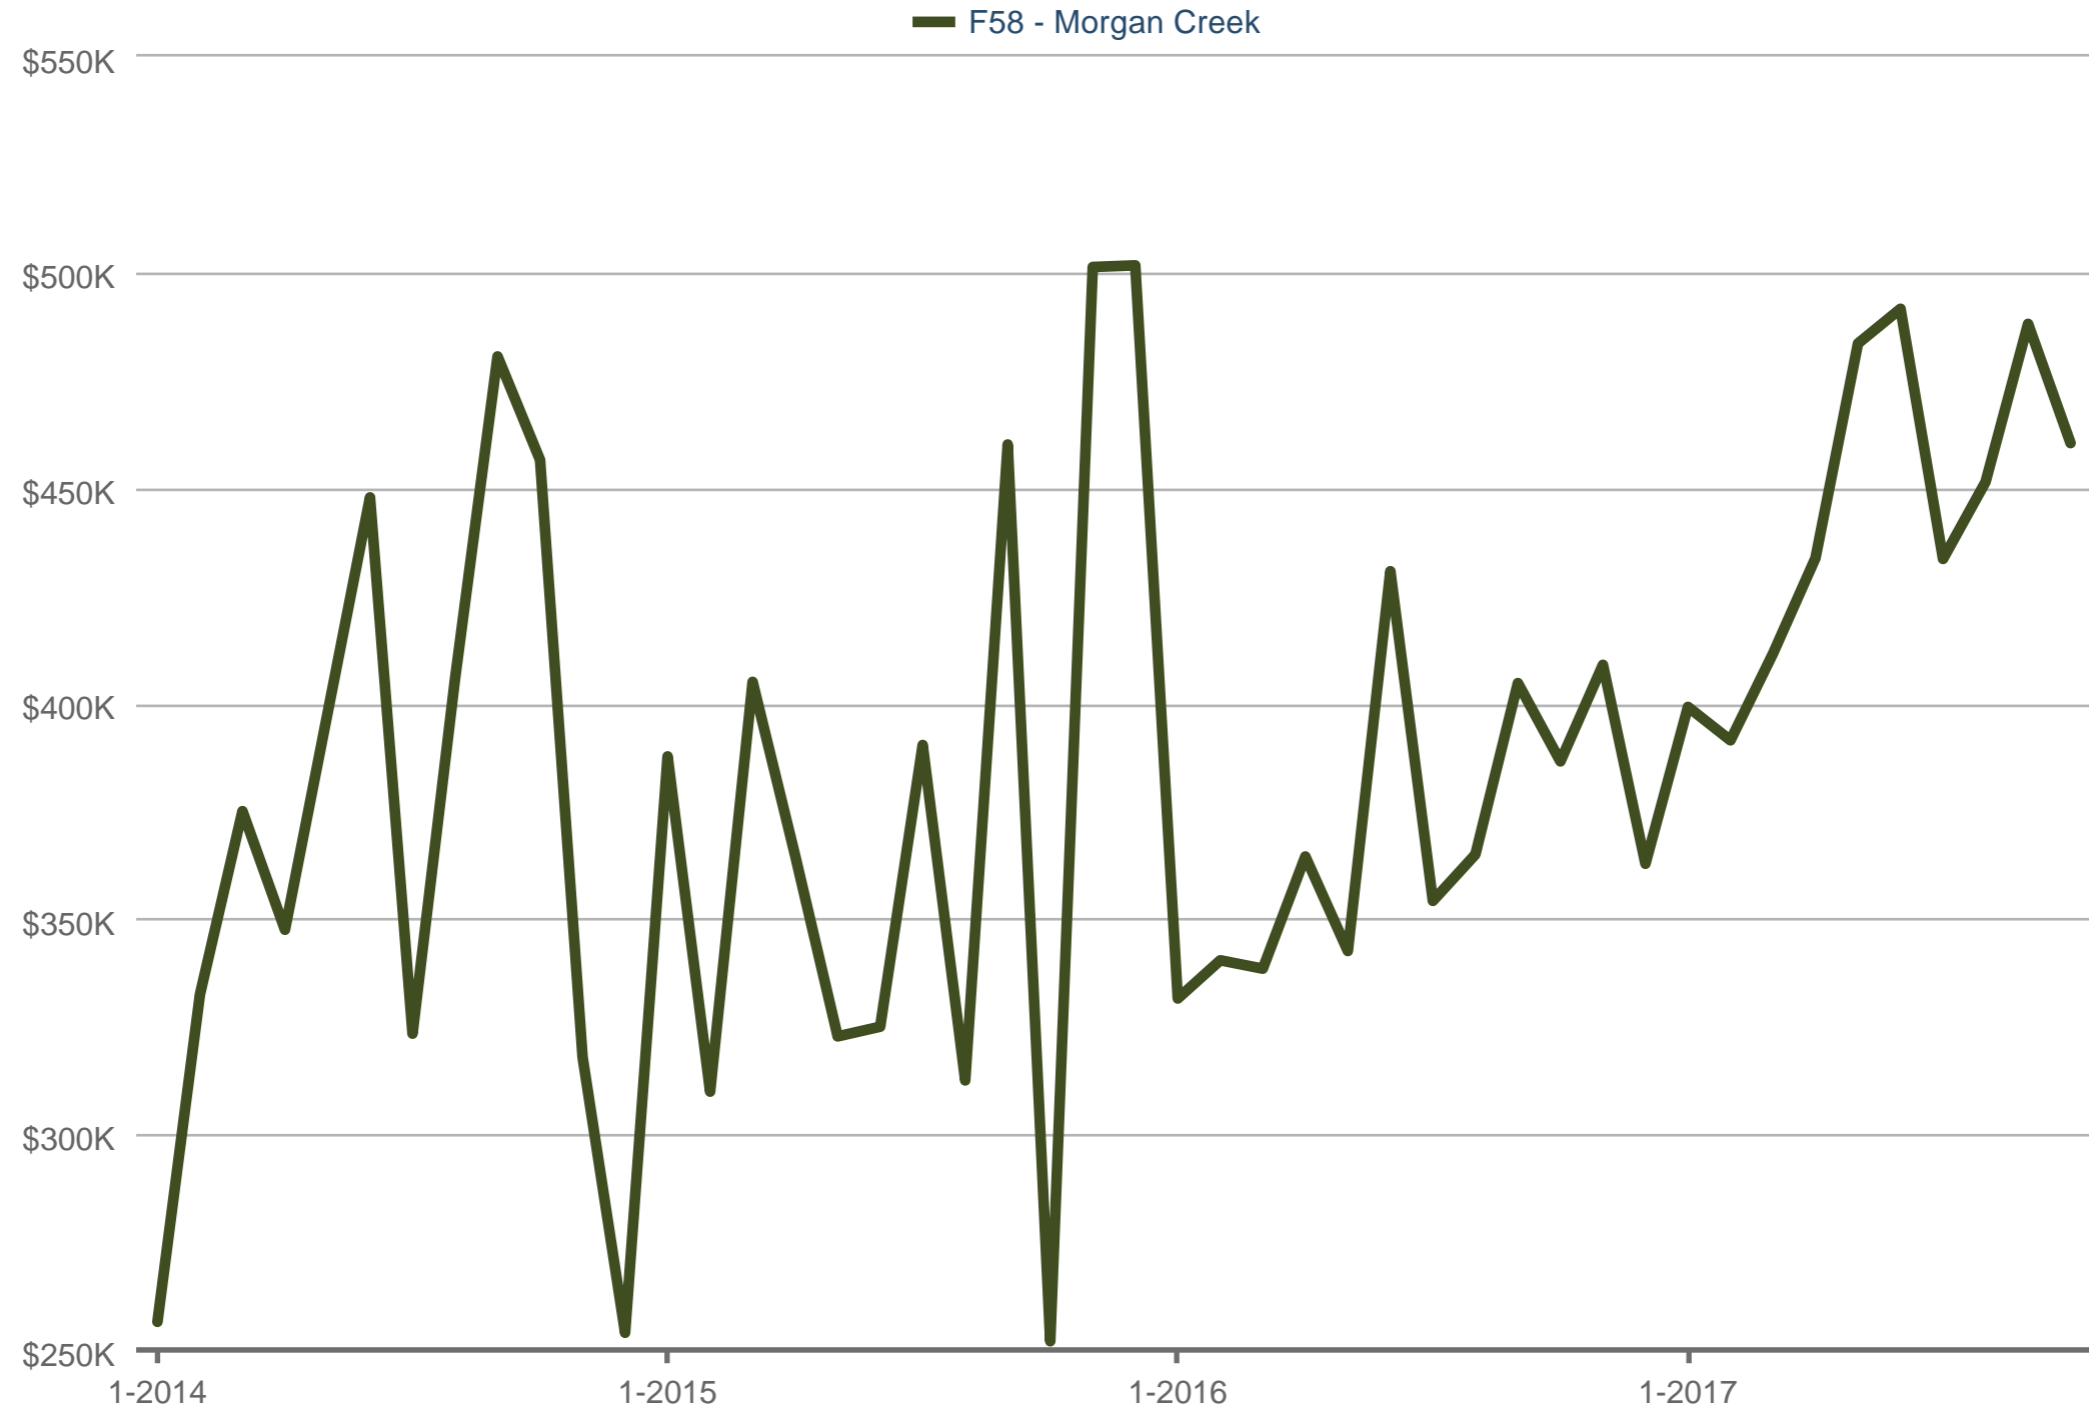

### Average Sales Price

F58 - Morgan Creek: Apartment

Each data point is one month of activity. Data is from November 5, 2017.