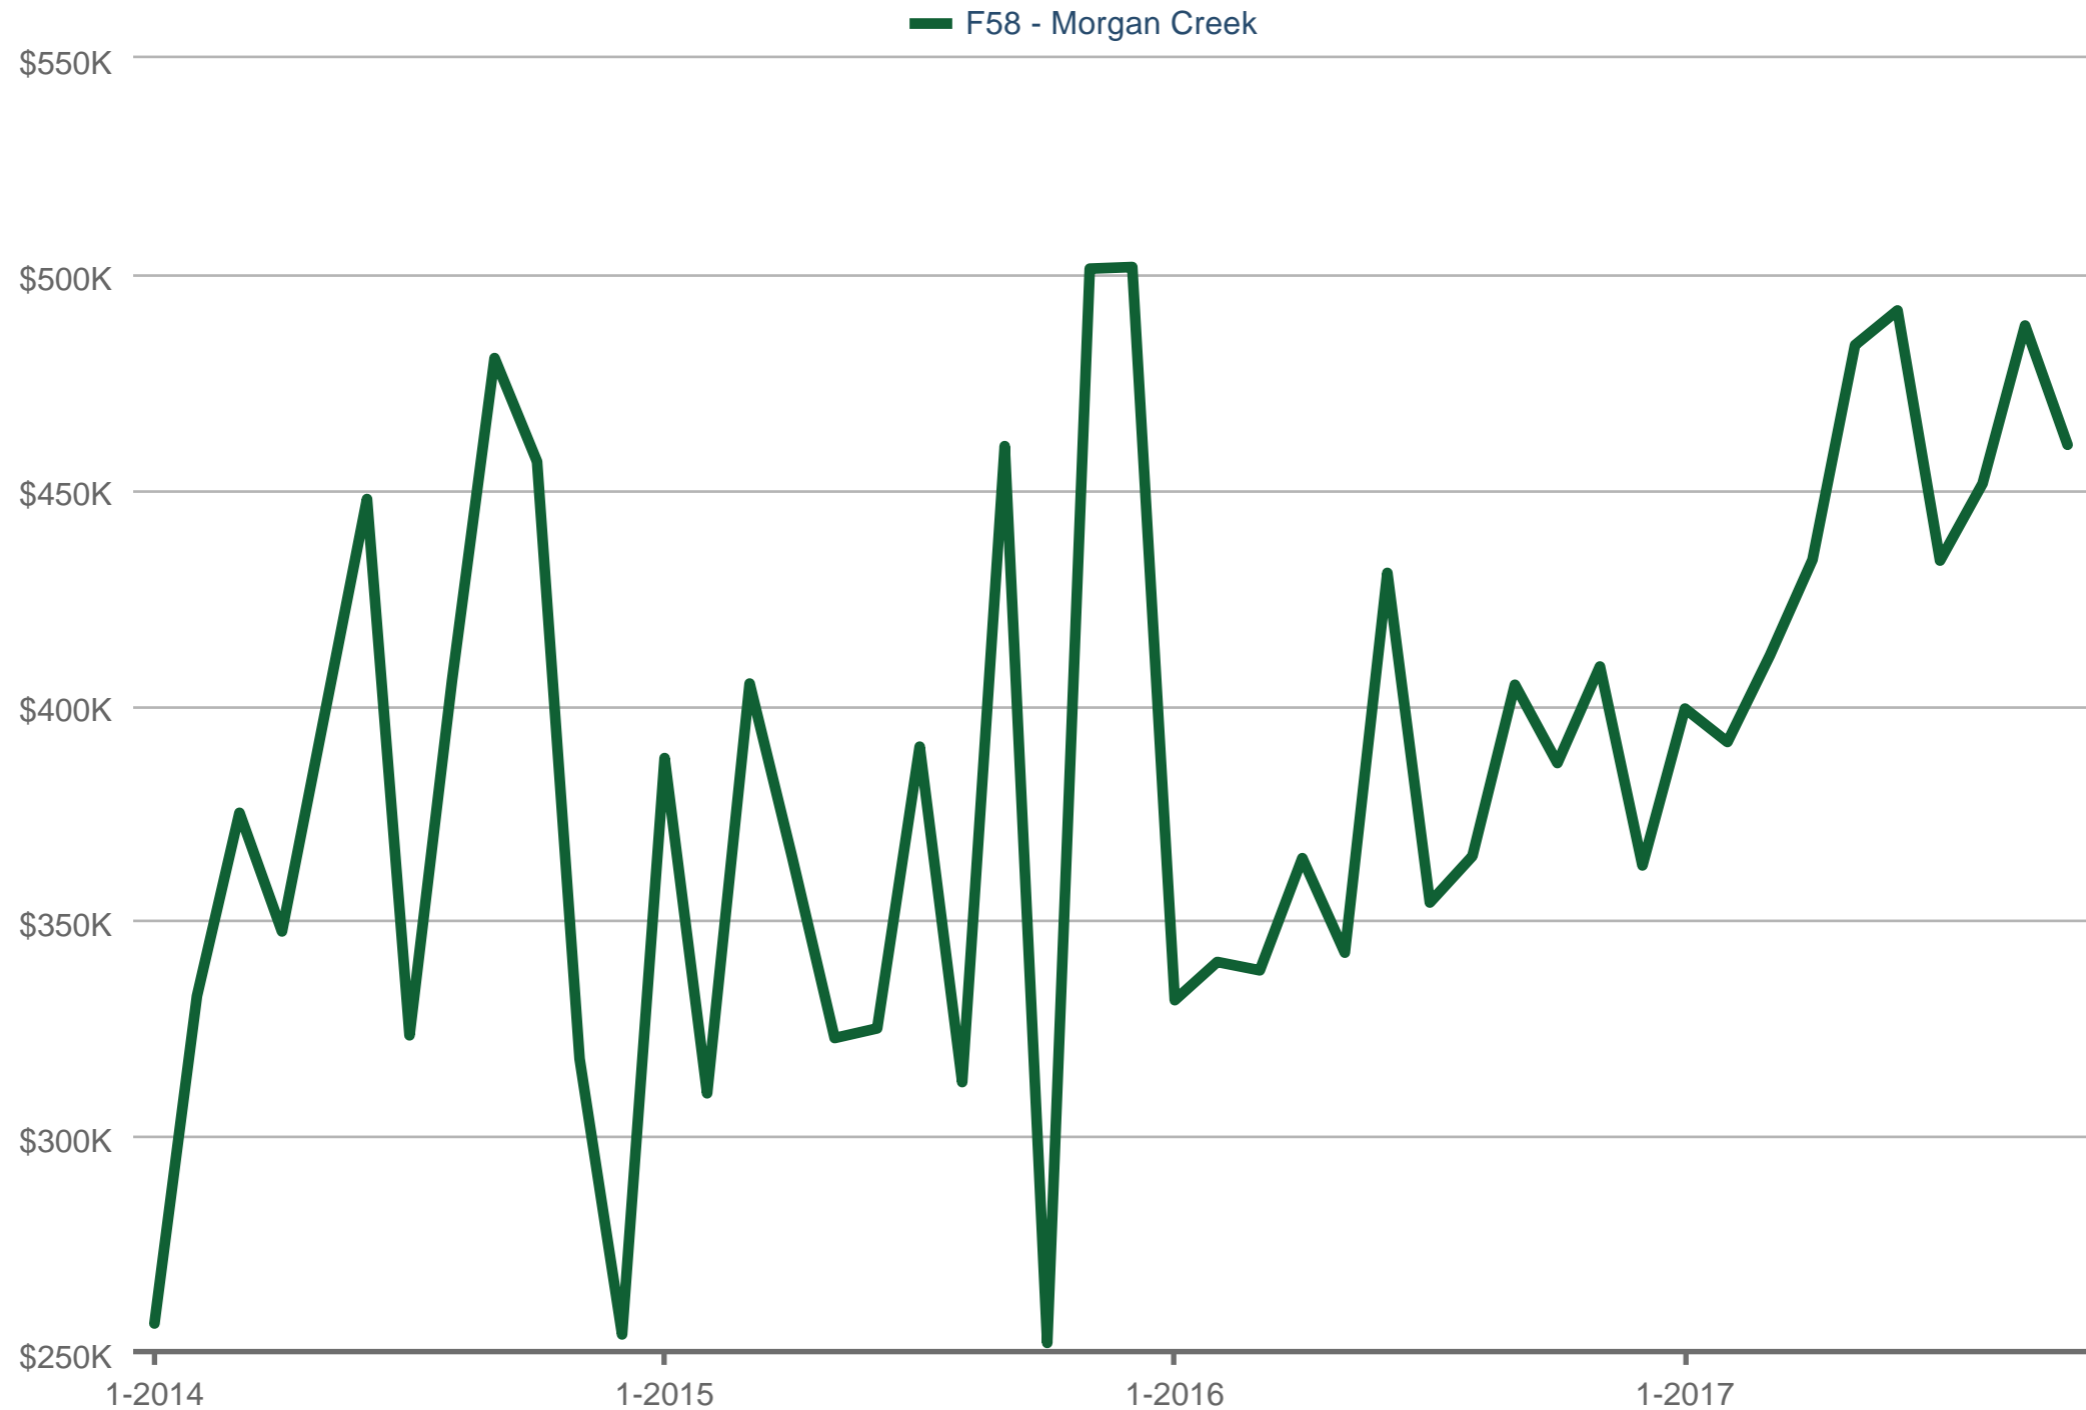

Average Sales Price

F58 - Morgan Creek: Apartment

Each data point is one month of activity. Data is from November 5, 2017.