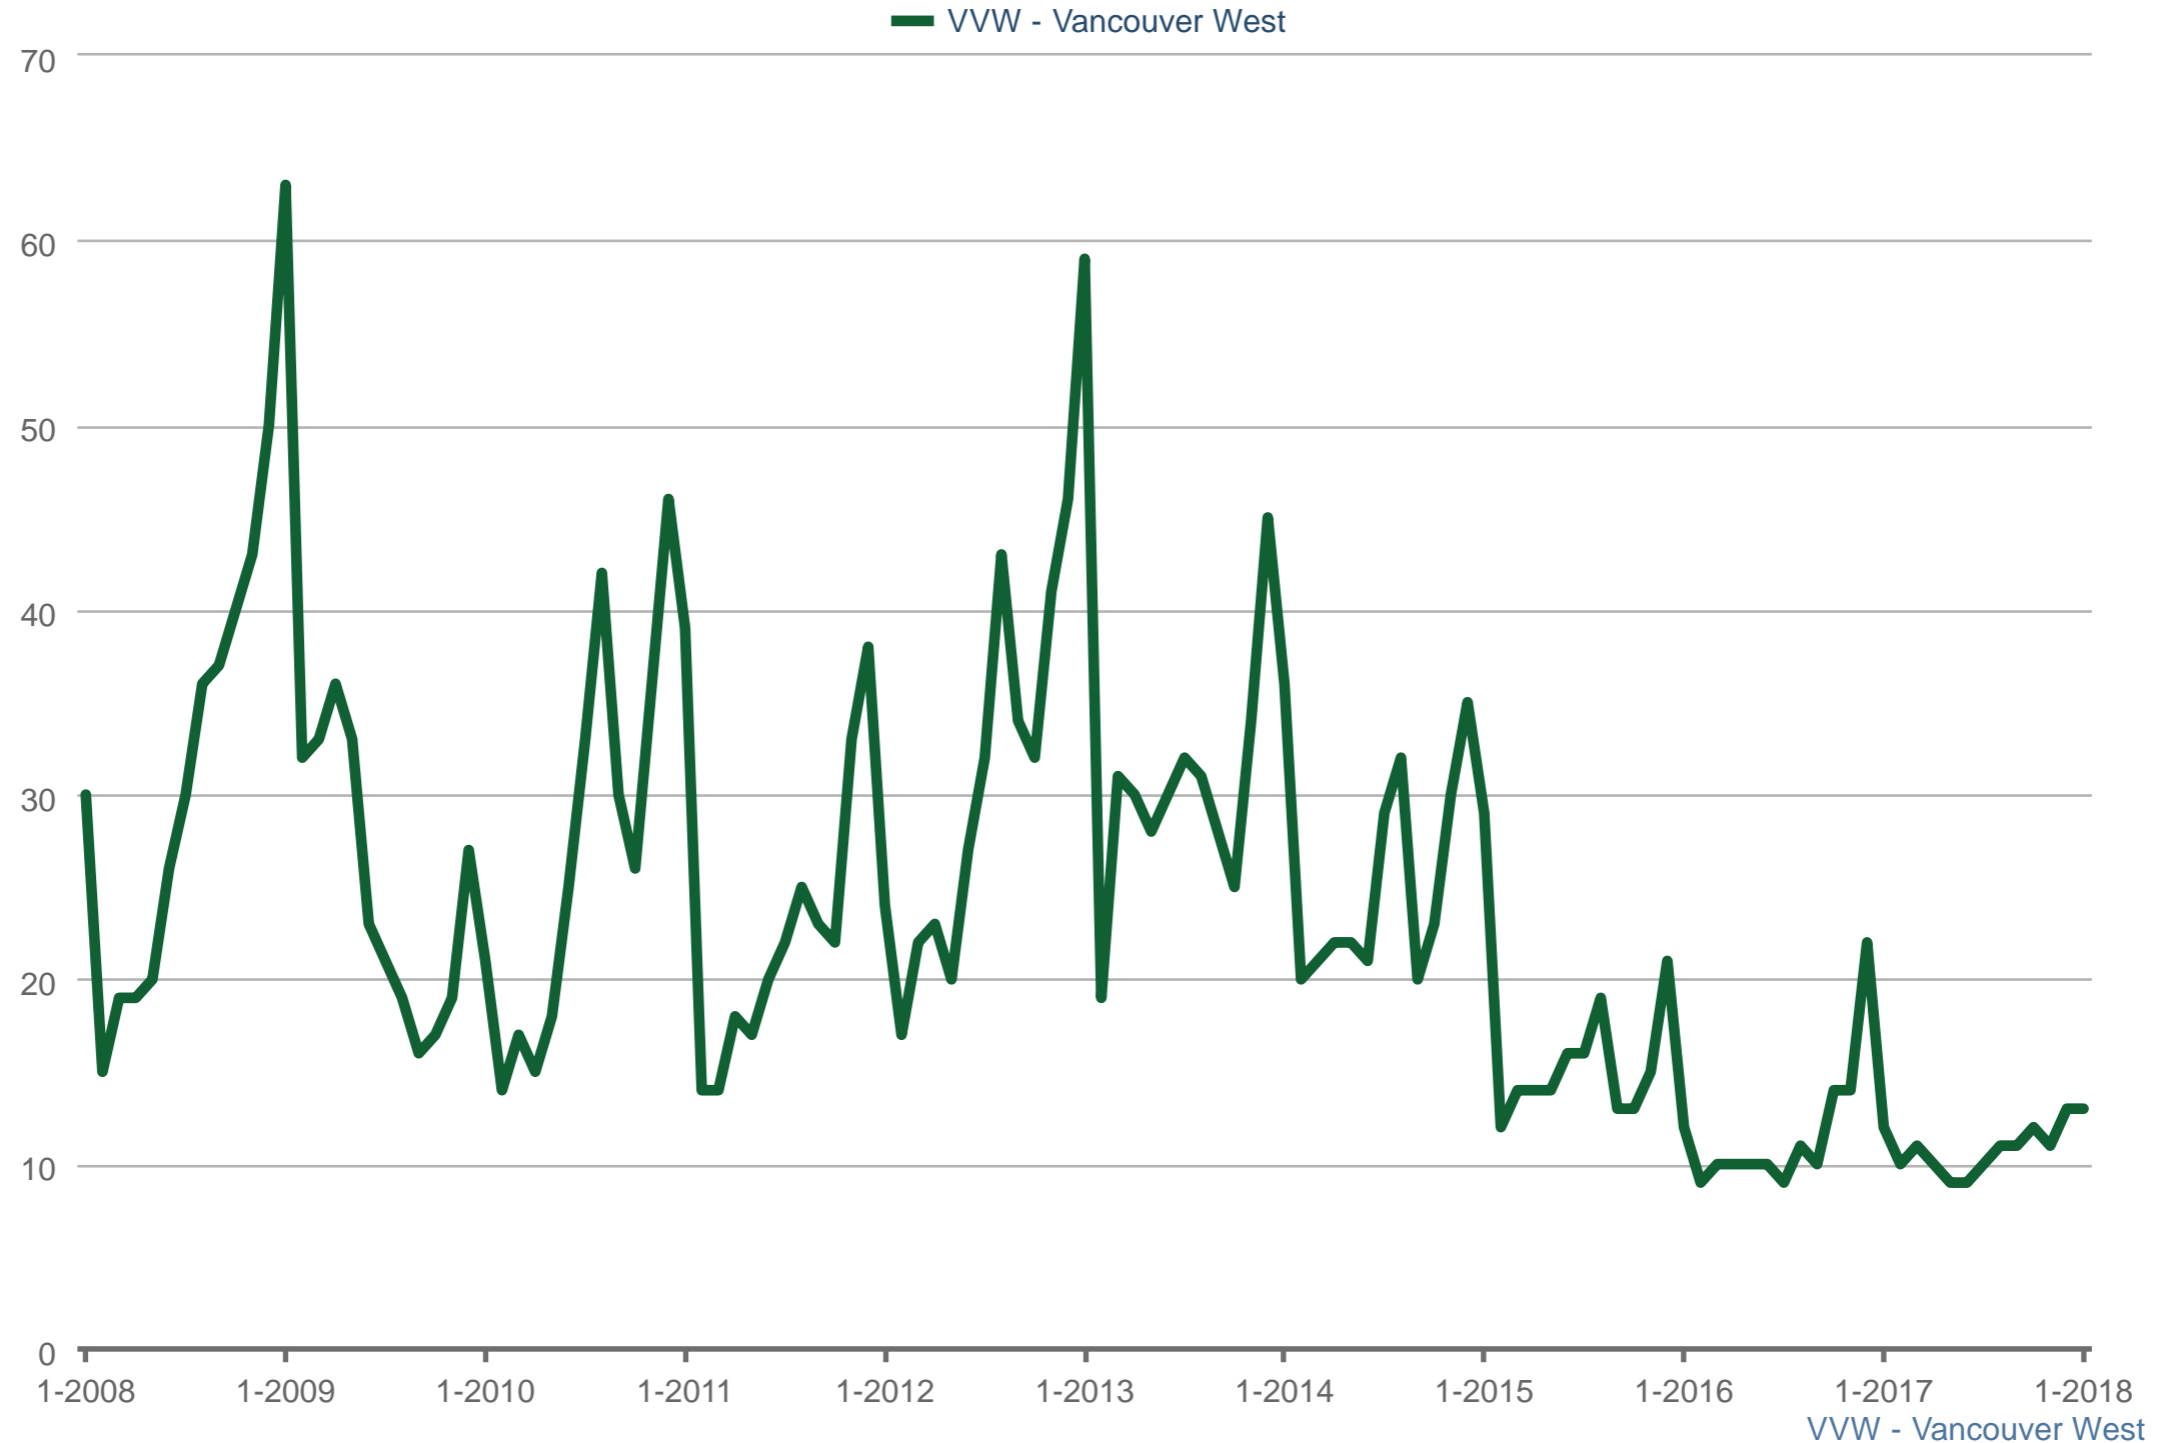

Median Listing to Contract Days

Each data point is one month of activity. Data is from February 22, 2018.