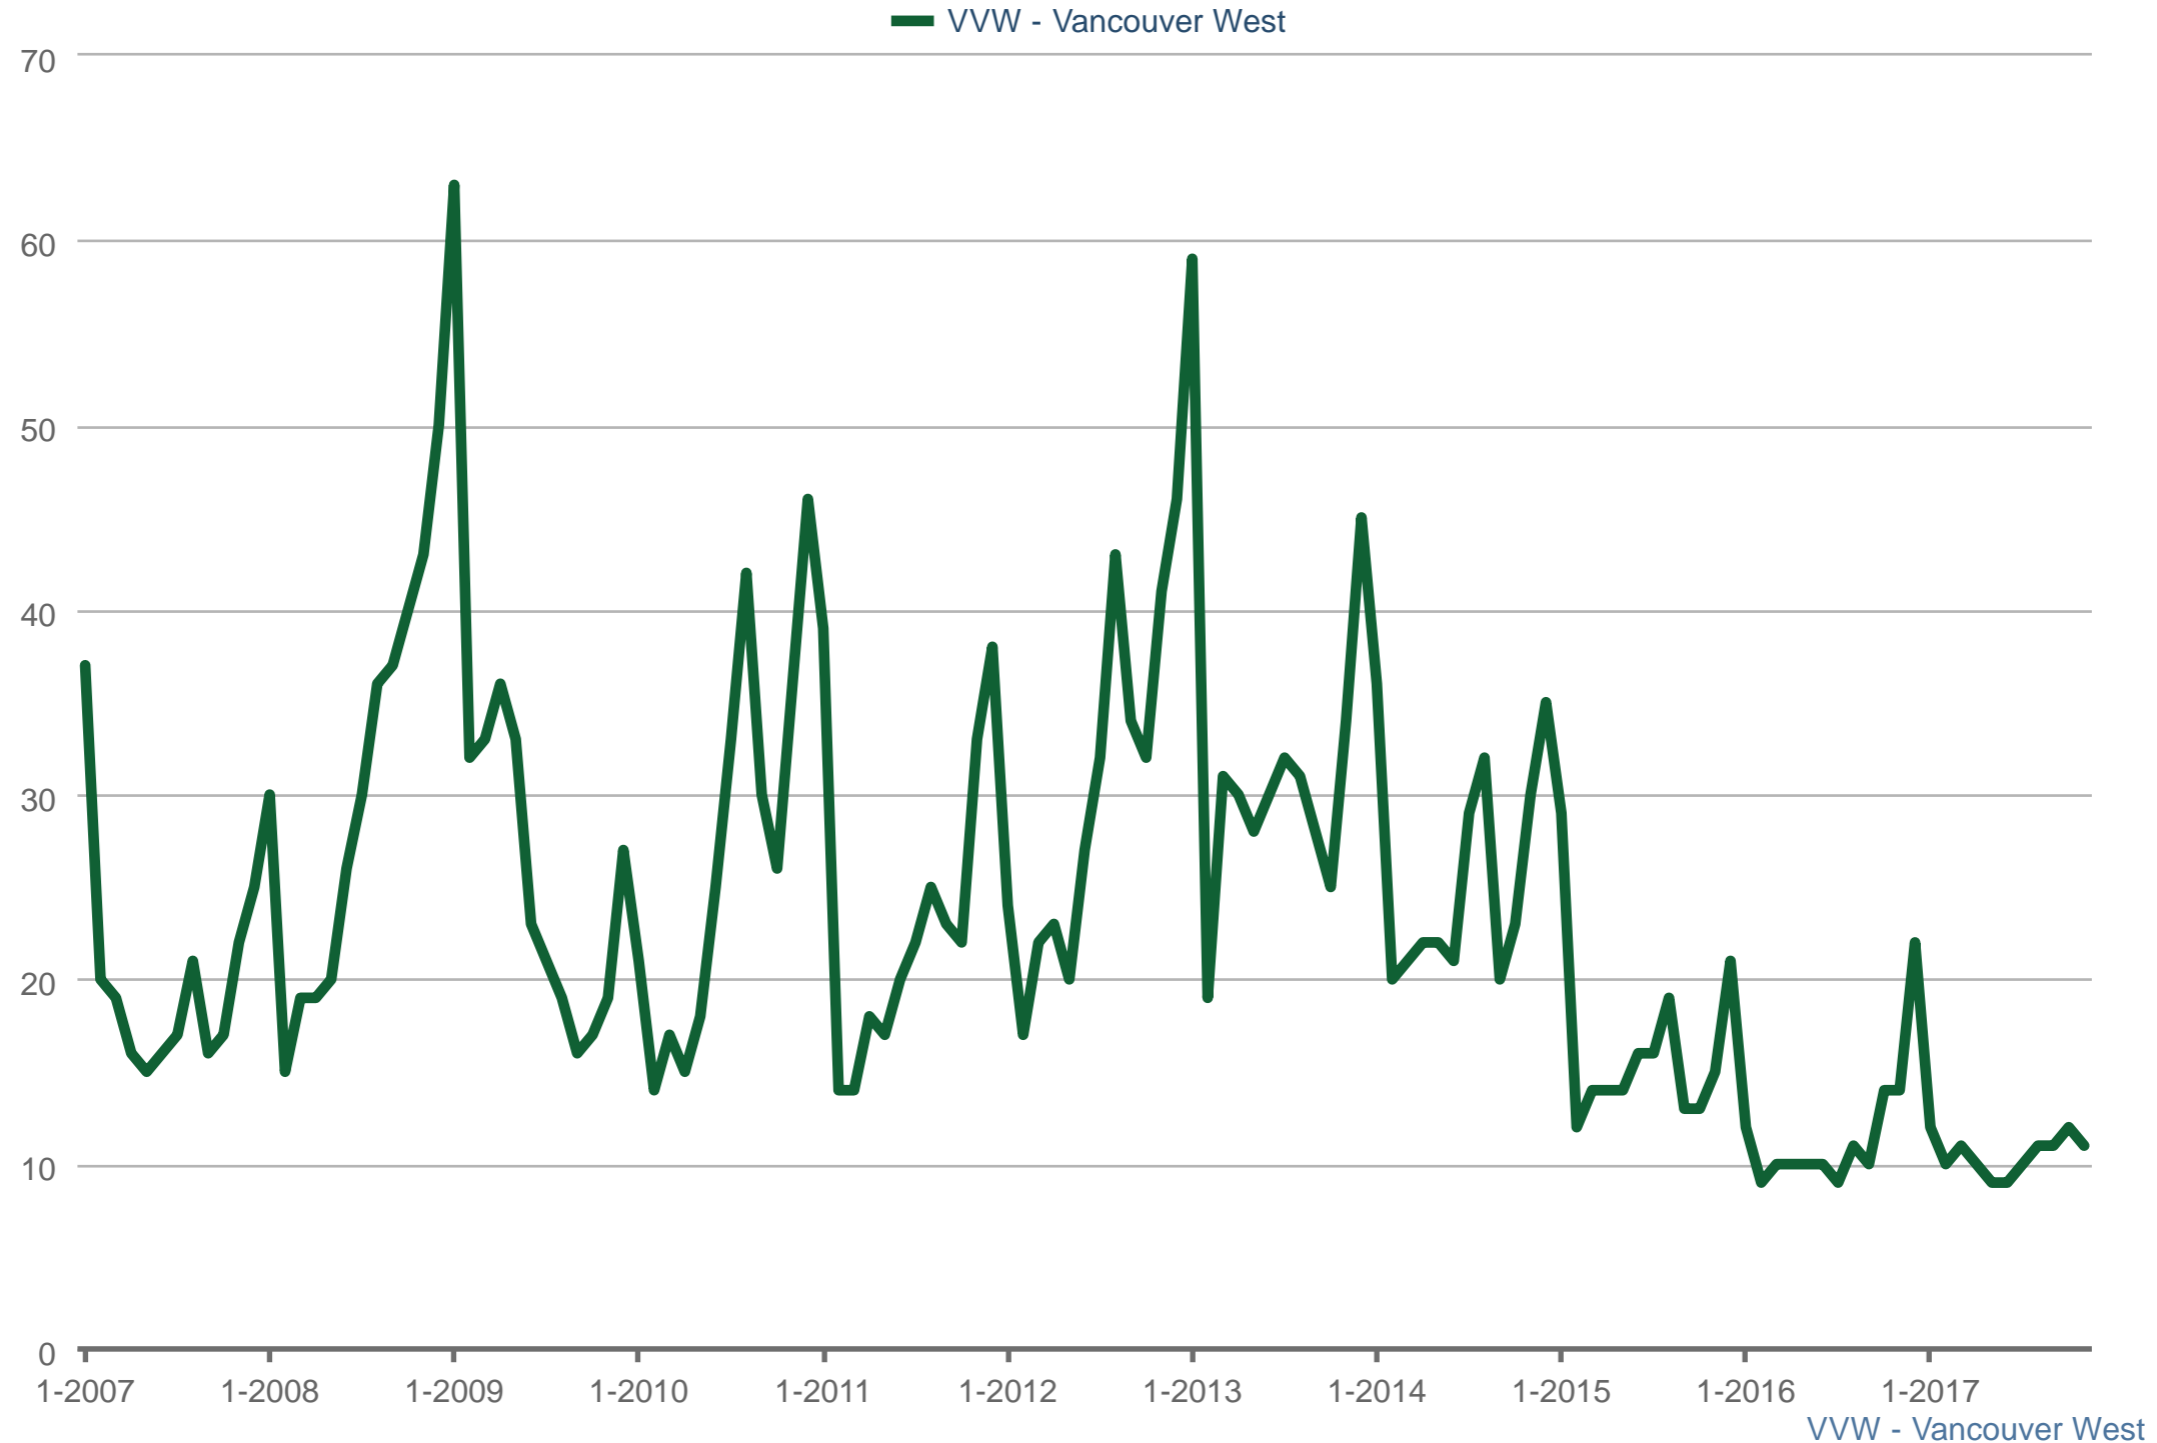

Median Listing to Contract Days

Each data point is one month of activity. Data is from December 12, 2017.