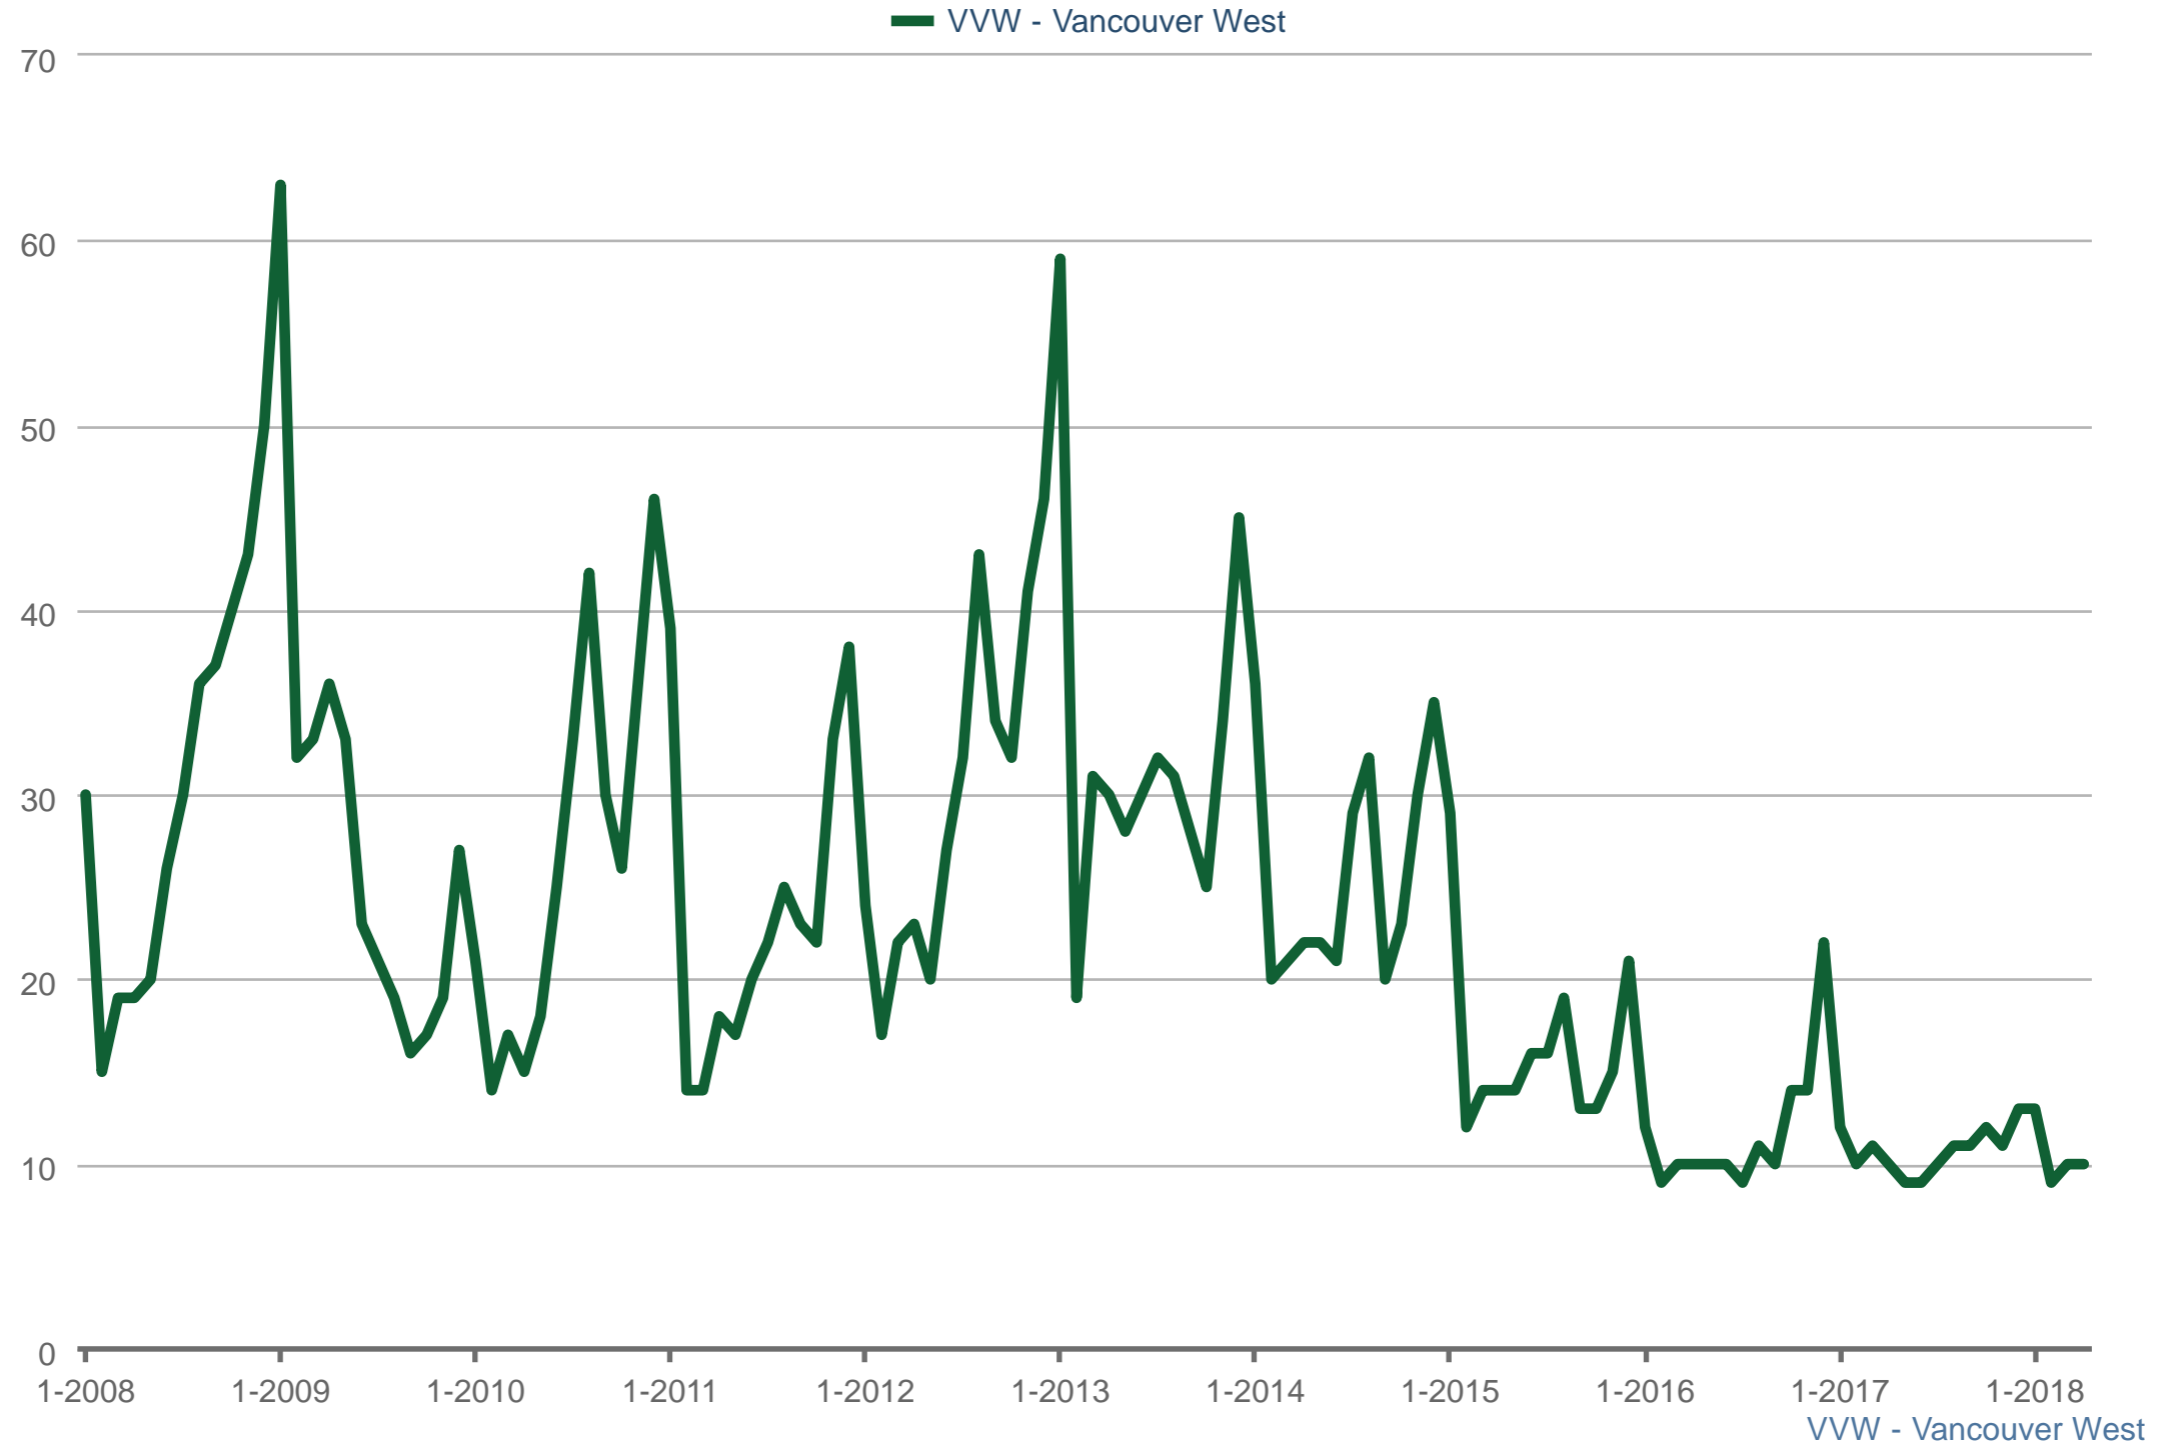

Median Listing to Contract Days

Each data point is one month of activity. Data is from May 22, 2018.