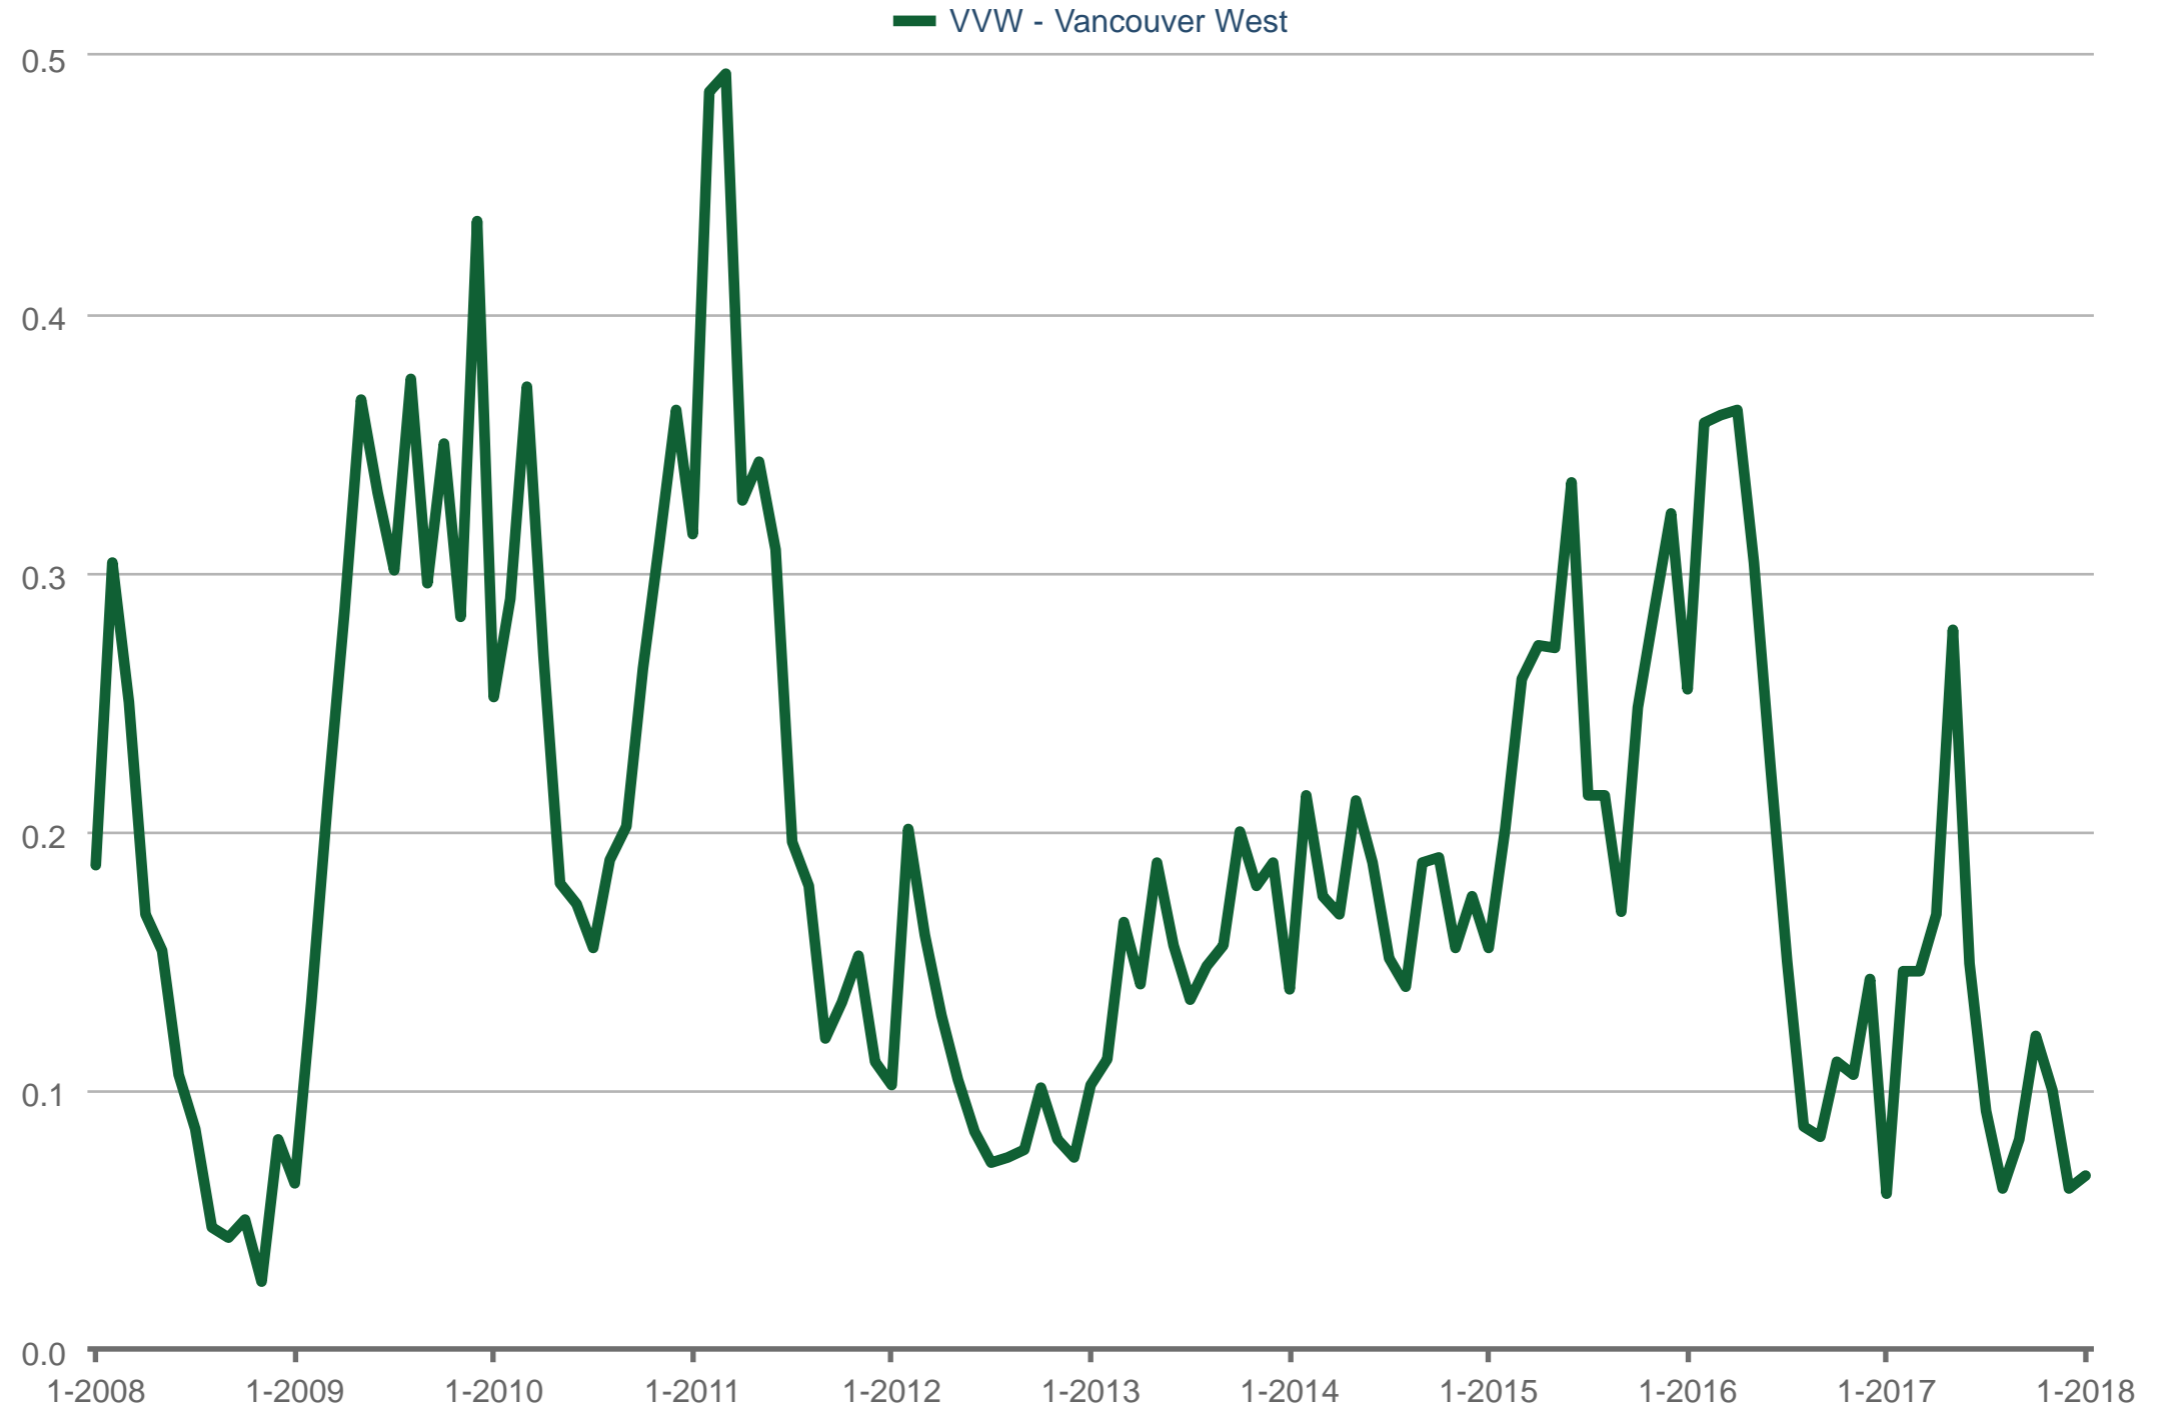

Sales to Actives Ratio

VVW - Vancouver West: Detached (All)

Each data point is one month of activity. Data is from February 22, 2018.