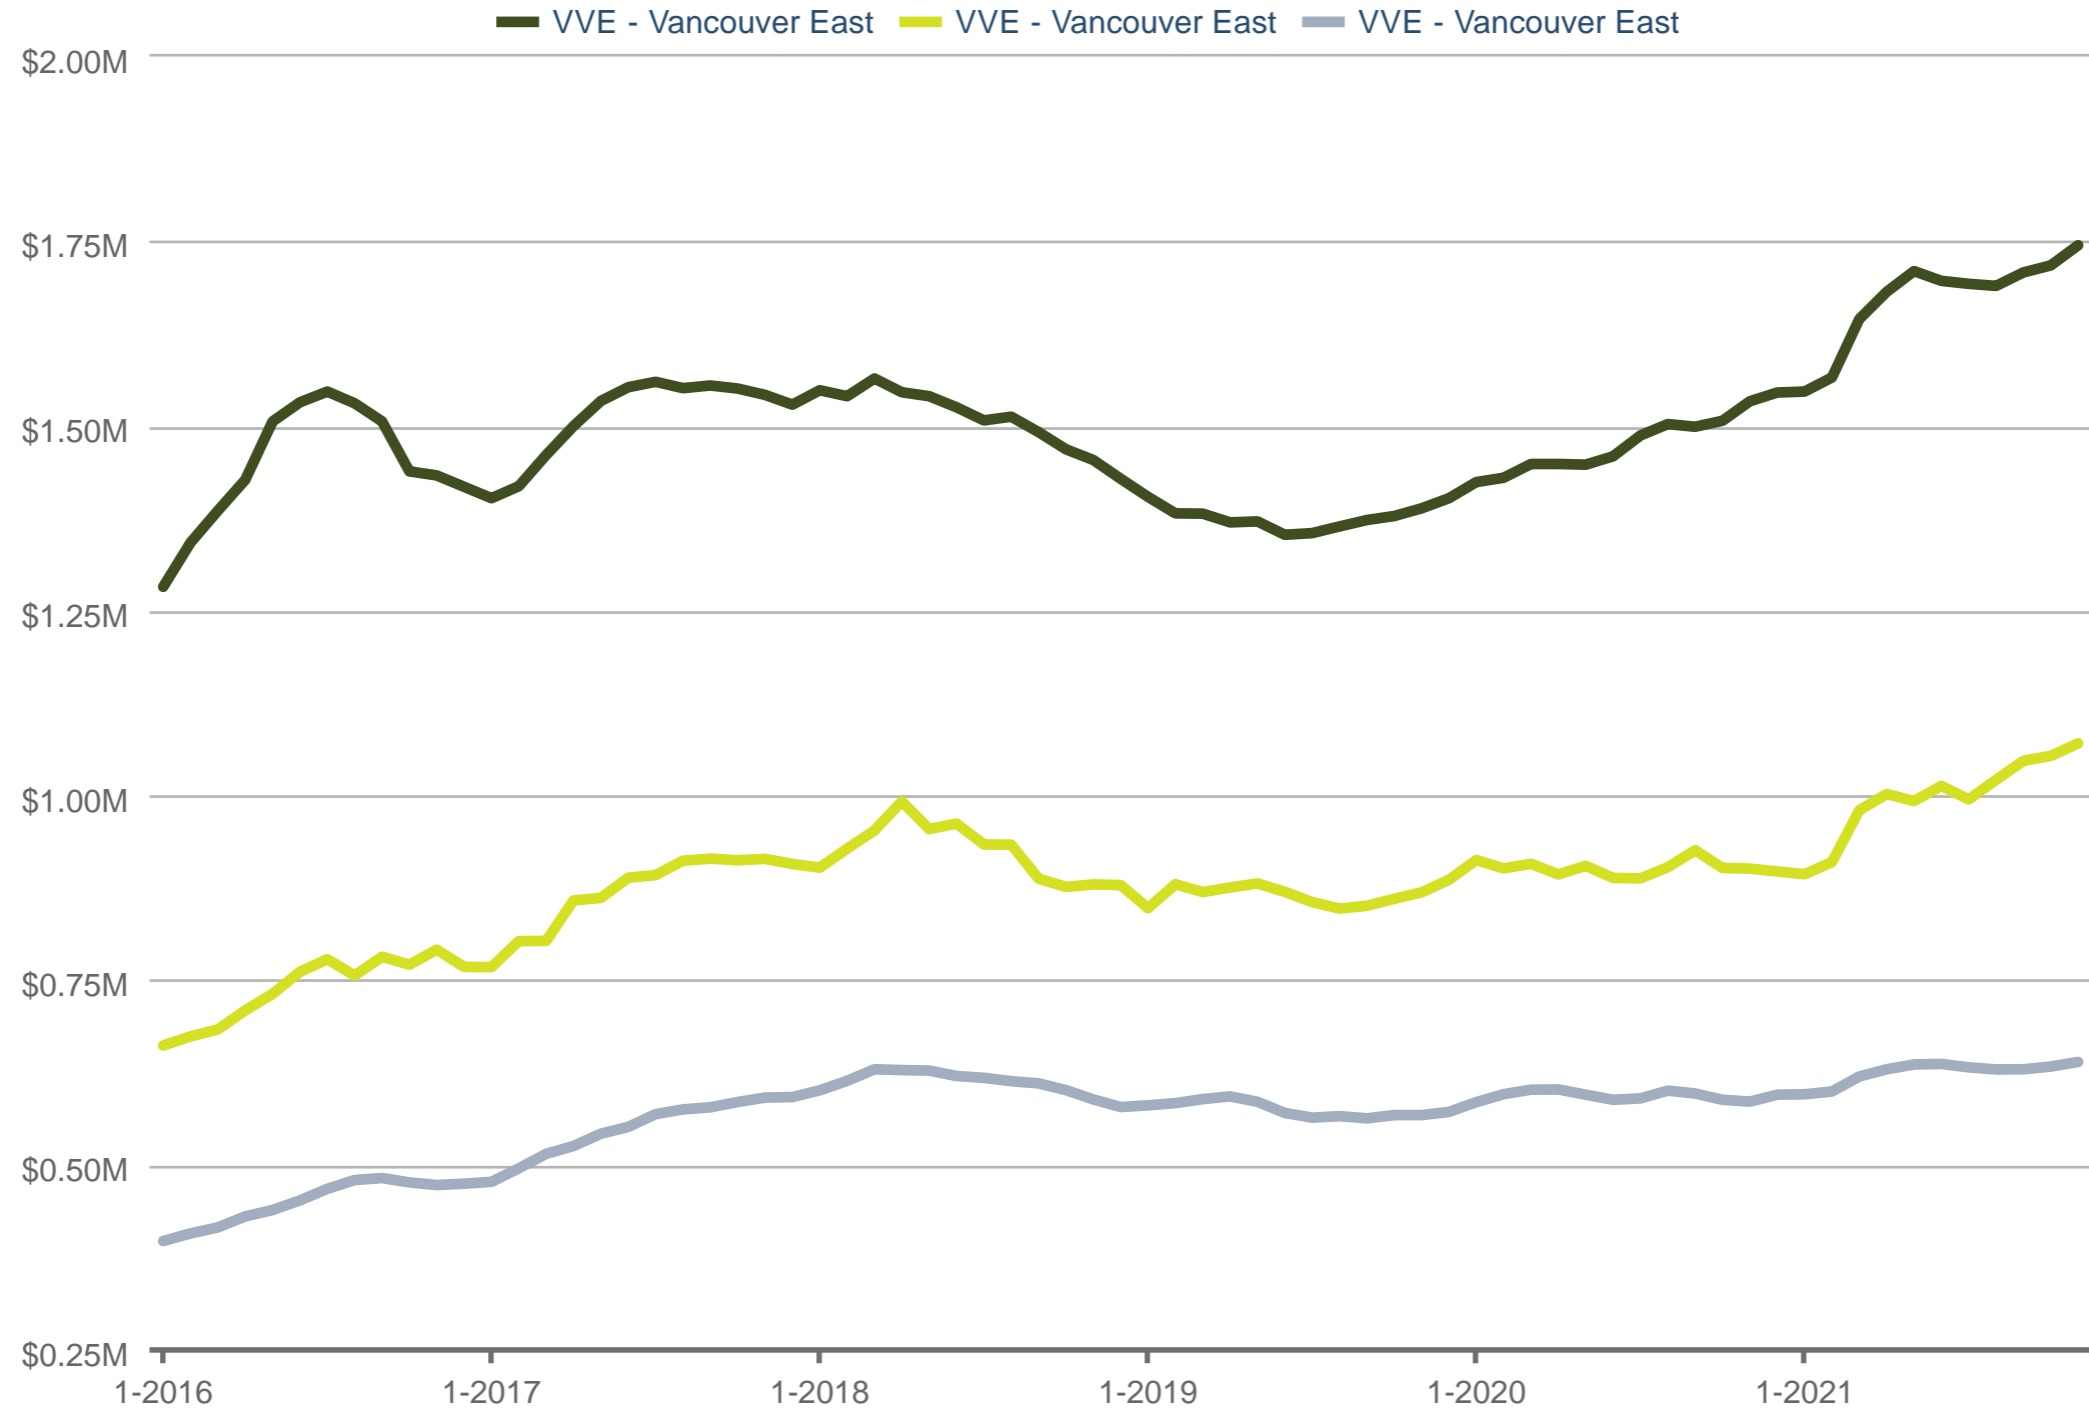

Kristi Holz PREC*
Stilhavn Real Estate Services

Office: 778-387-7371
Cell: 778-387-7371
Kristi@RealEstateVancity.ca
www.RealEstateVancity.ca

MLS® HPI Price

VVE - Vancouver East: Detached (All) | VVE - Vancouver East: Townhouse | VVE - Vancouver East: Apartment

Each data point is one month of activity. Data is from December 3, 2021.

All data from Greater Vancouver REALTORS © 2024 ShowingTime.