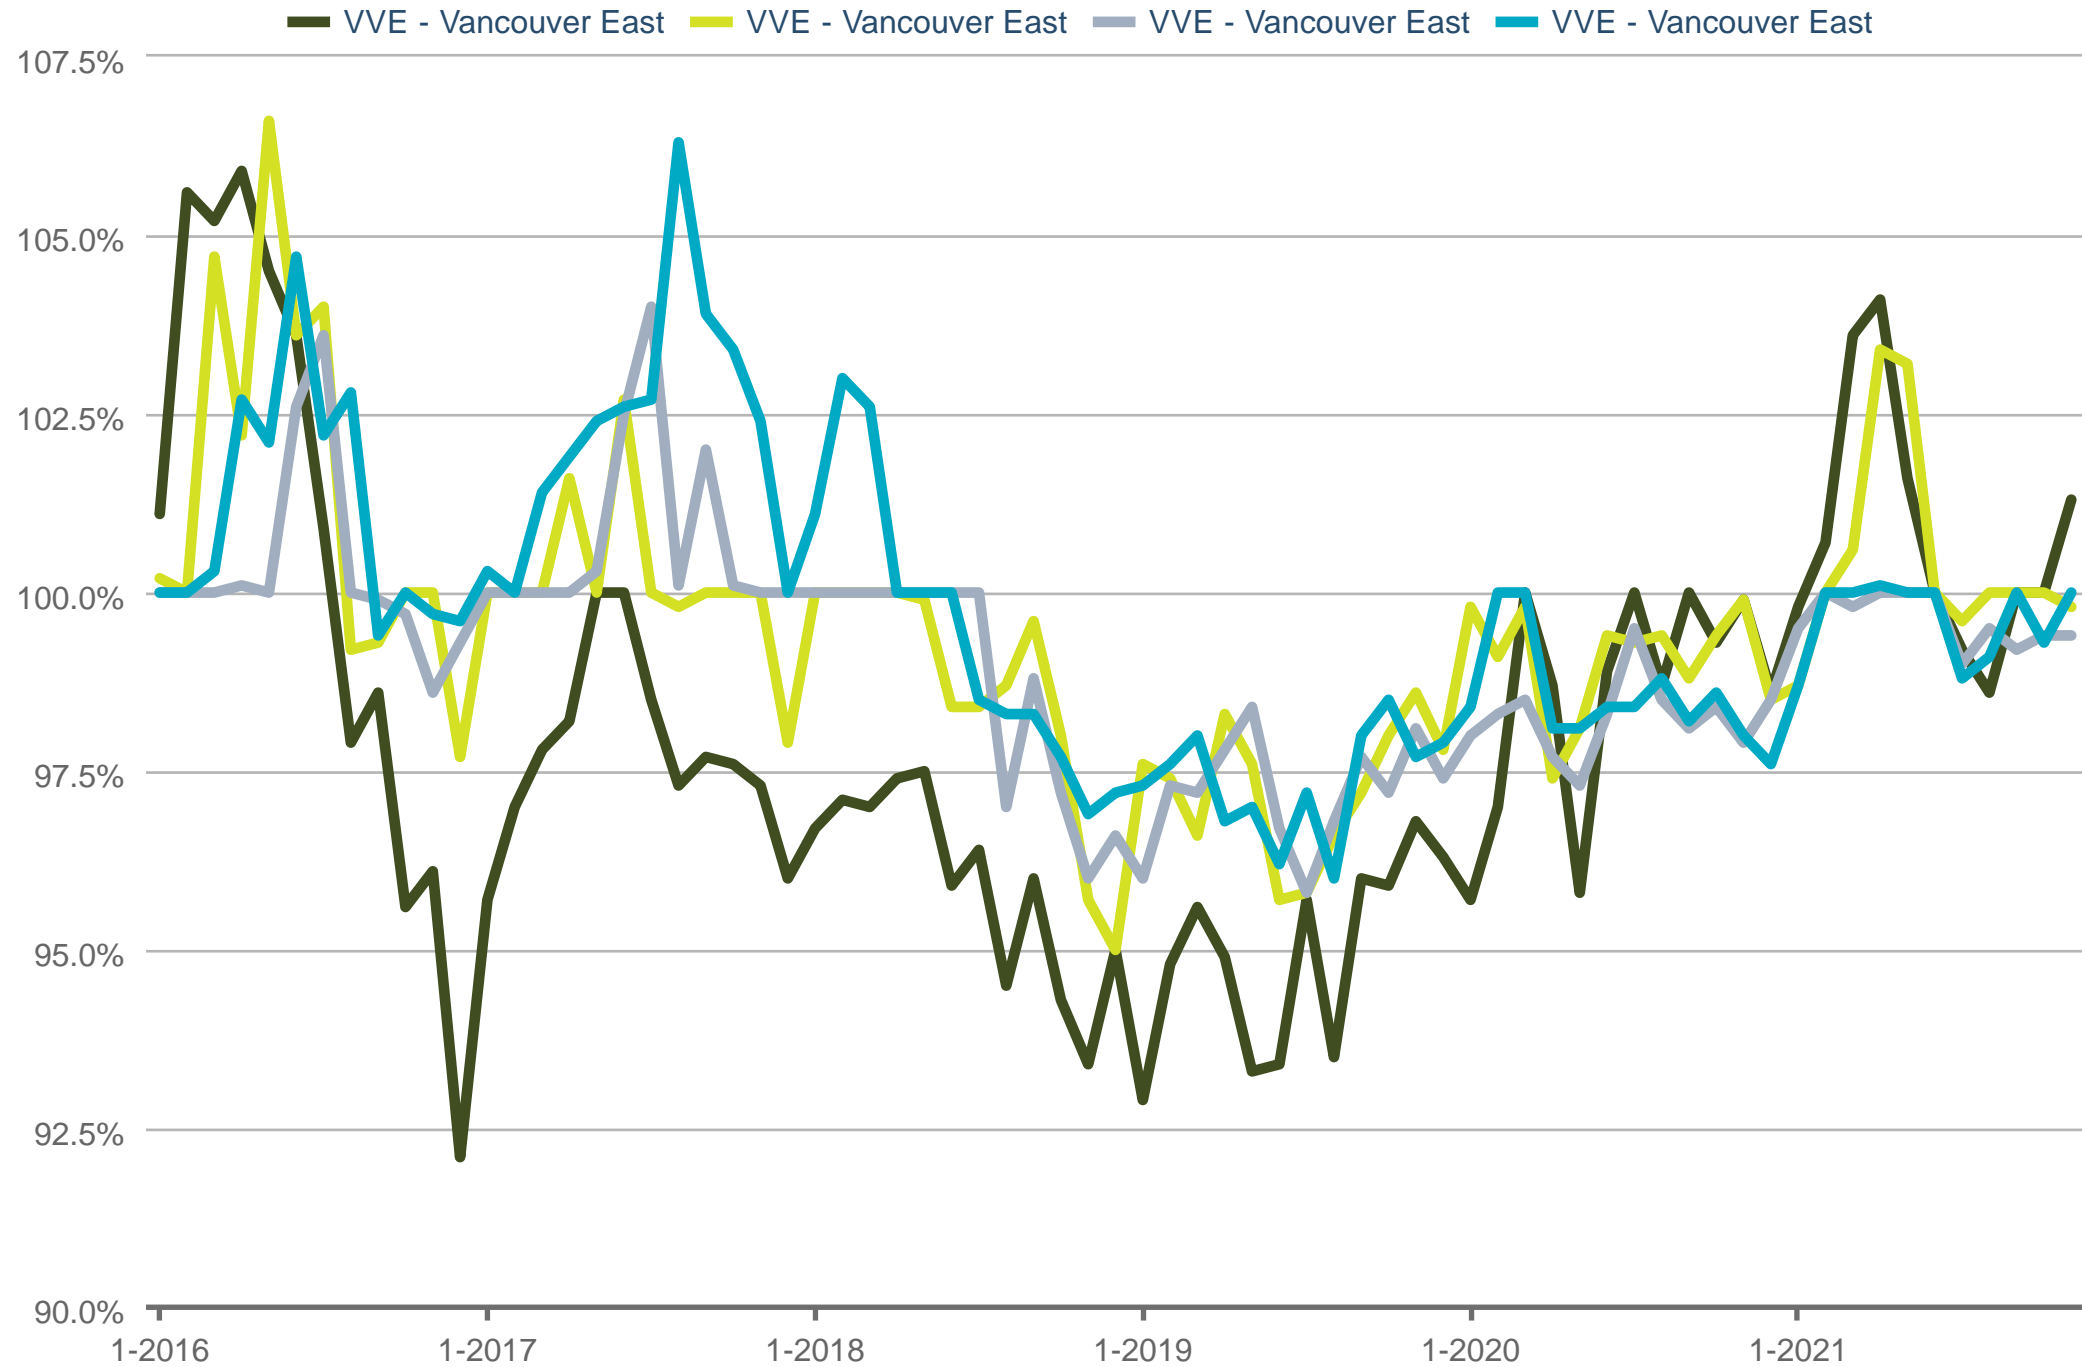

Kristi Holz PREC*
 Stilhavn Real Estate Services

Office: 778-387-7371
 Cell: 778-387-7371
Kristi@RealEstateVancity.ca
www.RealEstateVancity.ca

Median Percent of Original Price

VVE - Vancouver East: Detached (All) | VVE - Vancouver East: Townhouse | VVE - Vancouver East: 2 Bedrooms, Apartment | VVE - Vancouver East: 1 Bedroom or Fewer, Apartment

Each data point is one month of activity. Data is from December 3, 2021.

All data from Greater Vancouver REALTORS © 2024 ShowingTime.