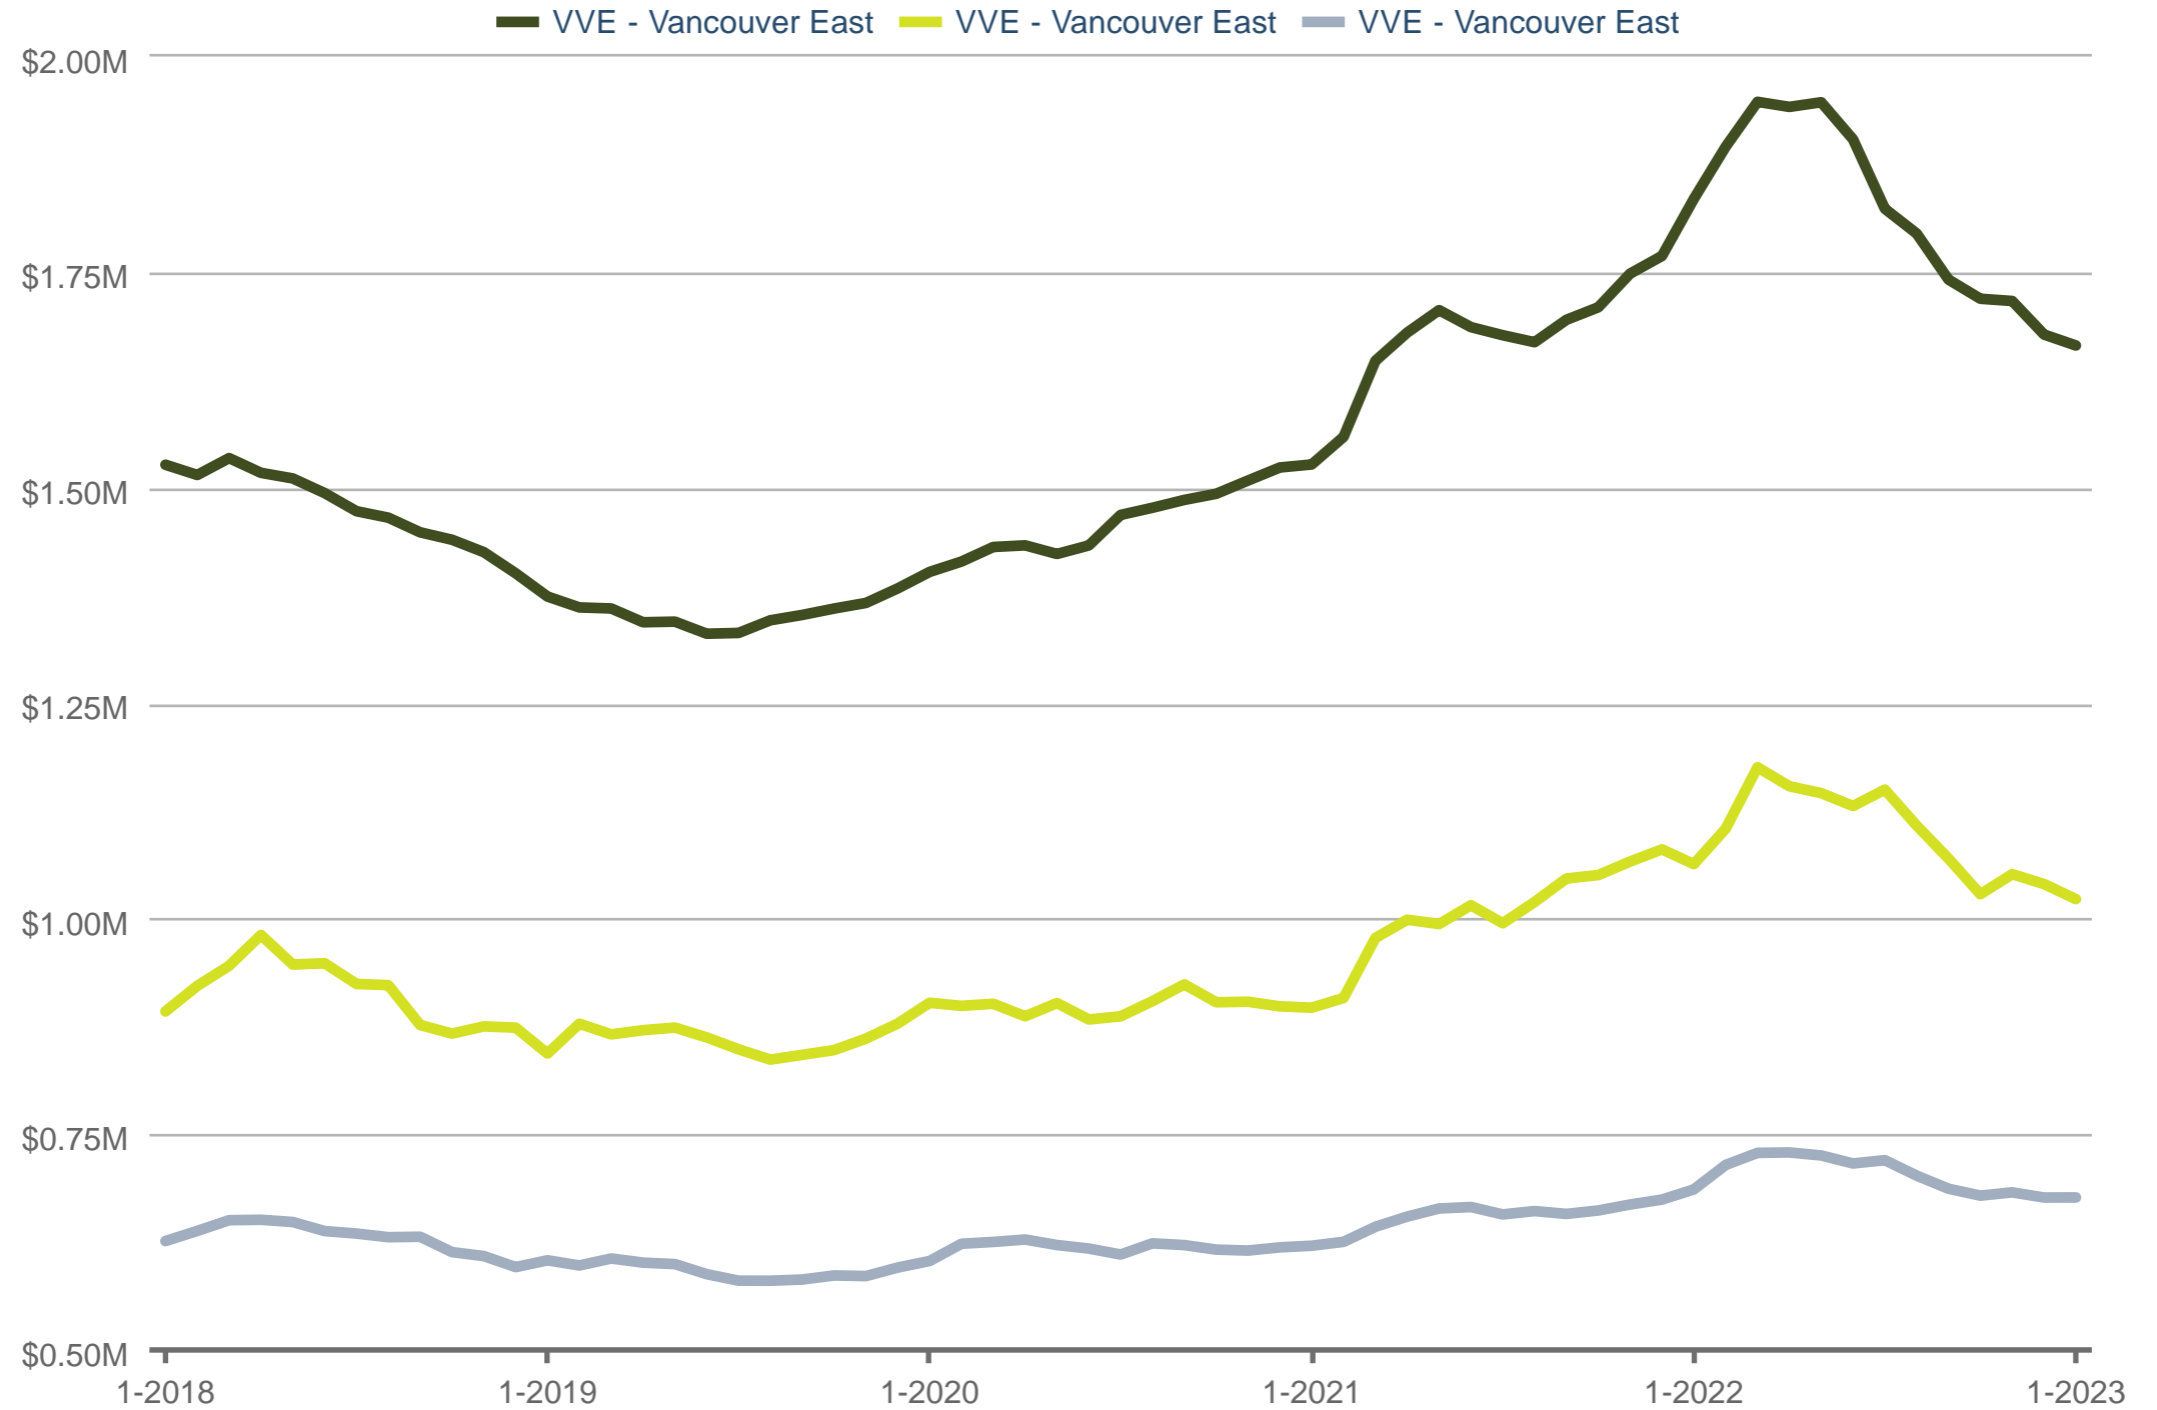

Kristi Holz PREC*
Stilhavn Real Estate Services

Office: 778-387-7371
Cell: 778-387-7371
Kristi@RealEstateVancity.ca
www.RealEstateVancity.ca

MLS® HPI Price

VVE - Vancouver East: Detached (All) | VVE - Vancouver East: Townhouse | VVE - Vancouver East: Apartment

Each data point is one month of activity. Data is from February 8, 2023.

All data from Greater Vancouver REALTORS © 2024 ShowingTime.