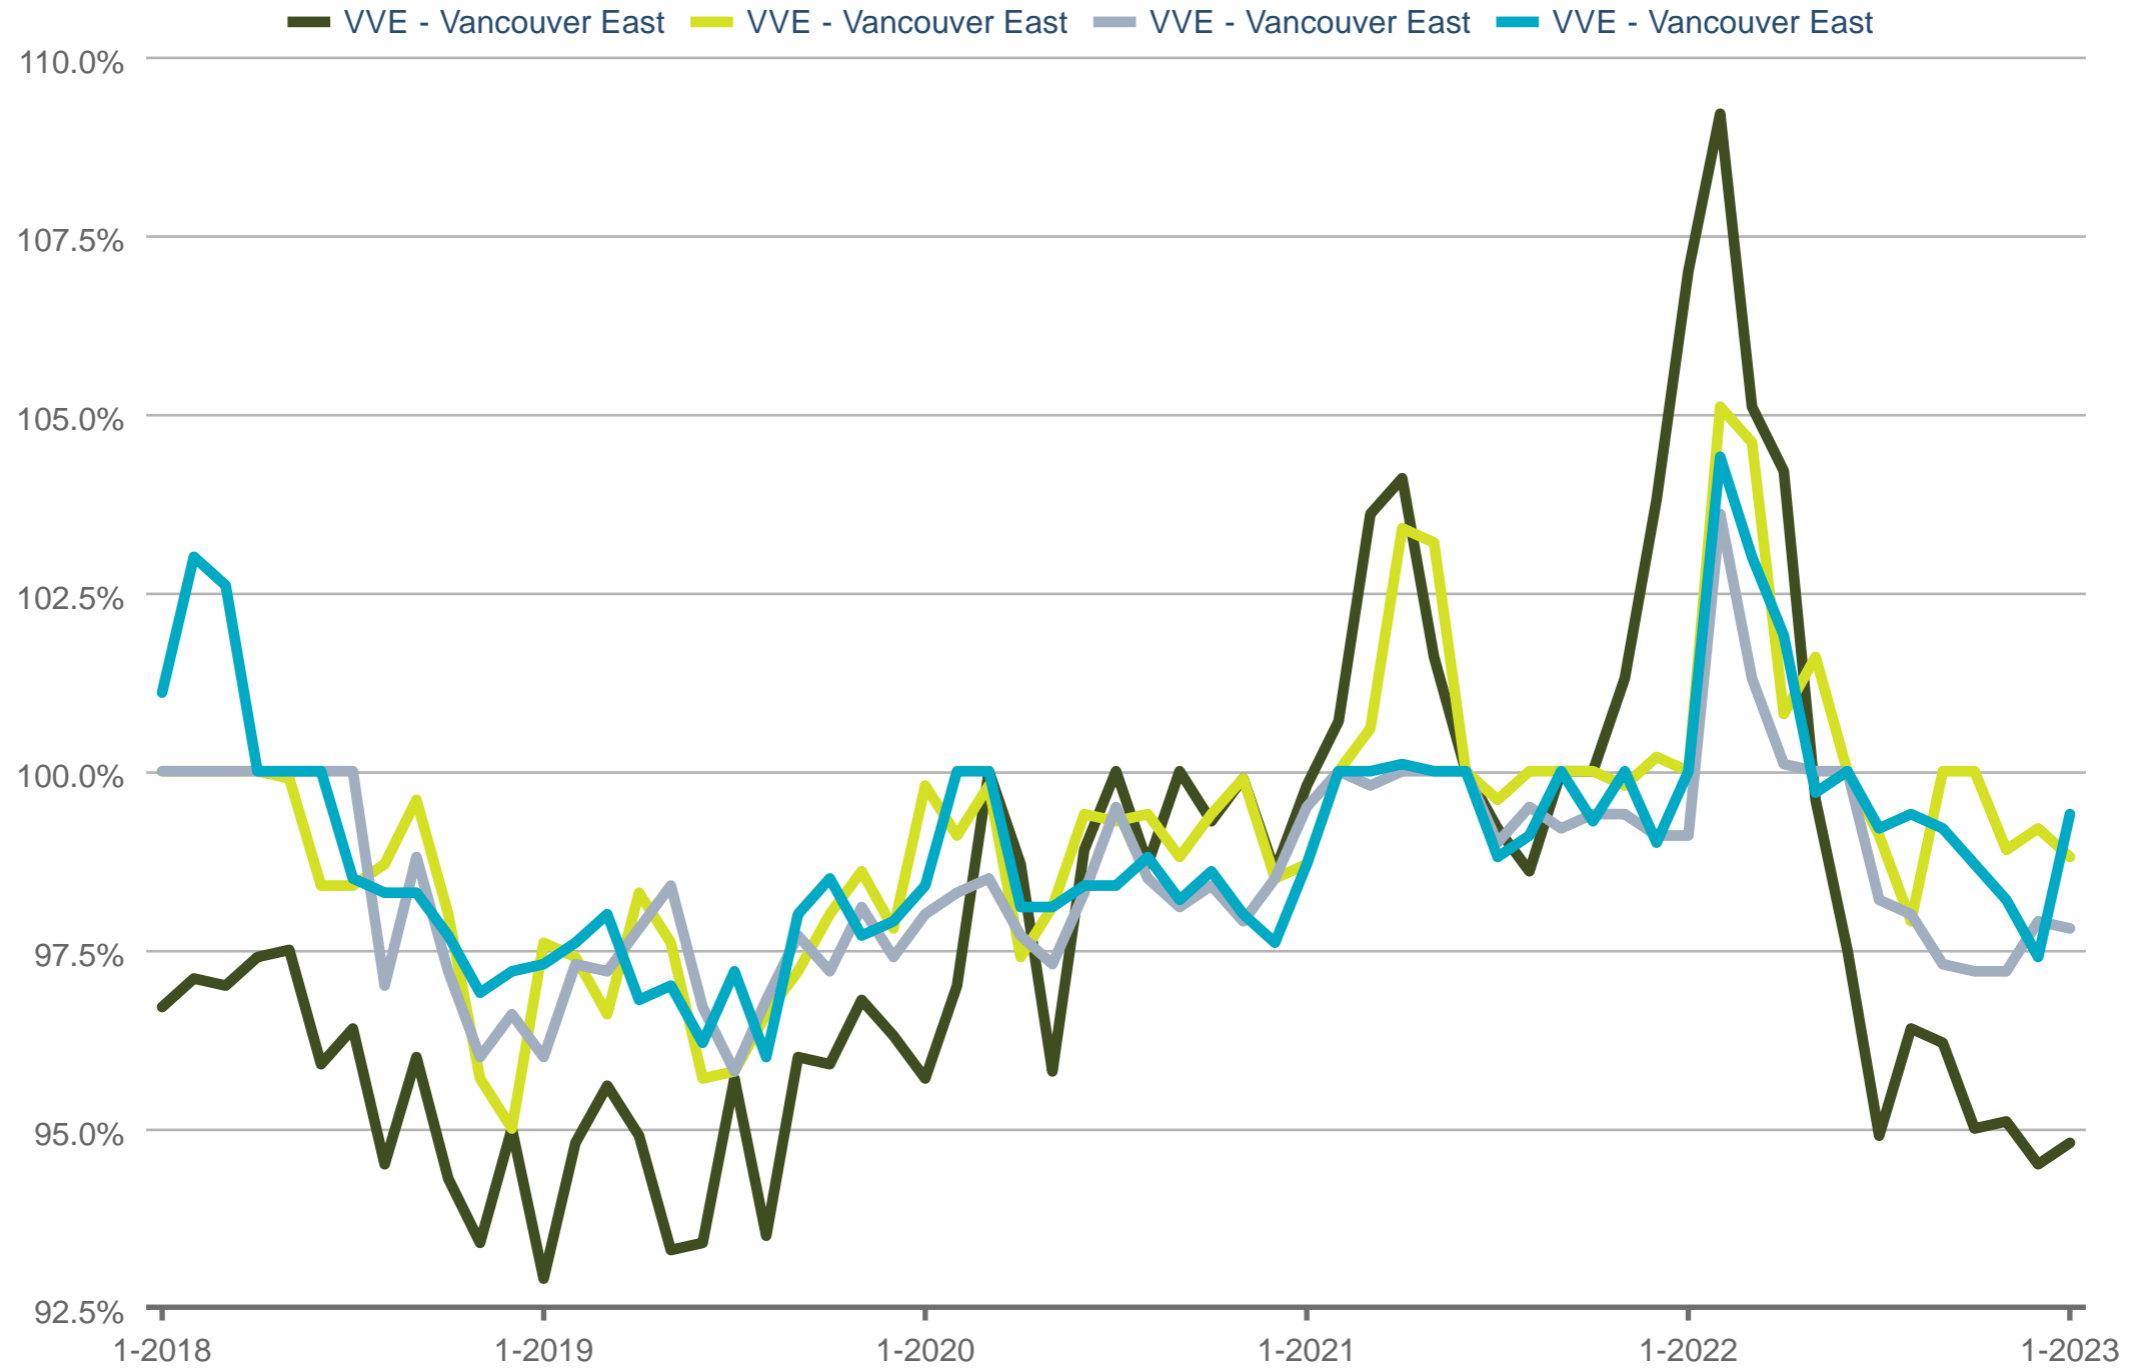

Kristi Holz PREC*
 Stilhavn Real Estate Services

Office: 778-387-7371
 Cell: 778-387-7371
Kristi@RealEstateVancity.ca
www.RealEstateVancity.ca

Median Percent of Original Price

VVE - Vancouver East: Detached (All) | VVE - Vancouver East: Townhouse | VVE - Vancouver East: 2 Bedrooms, Apartment | VVE - Vancouver East: 1 Bedroom or Fewer, Apartment

Each data point is one month of activity. Data is from February 8, 2023.

All data from Greater Vancouver REALTORS © 2024 ShowingTime.