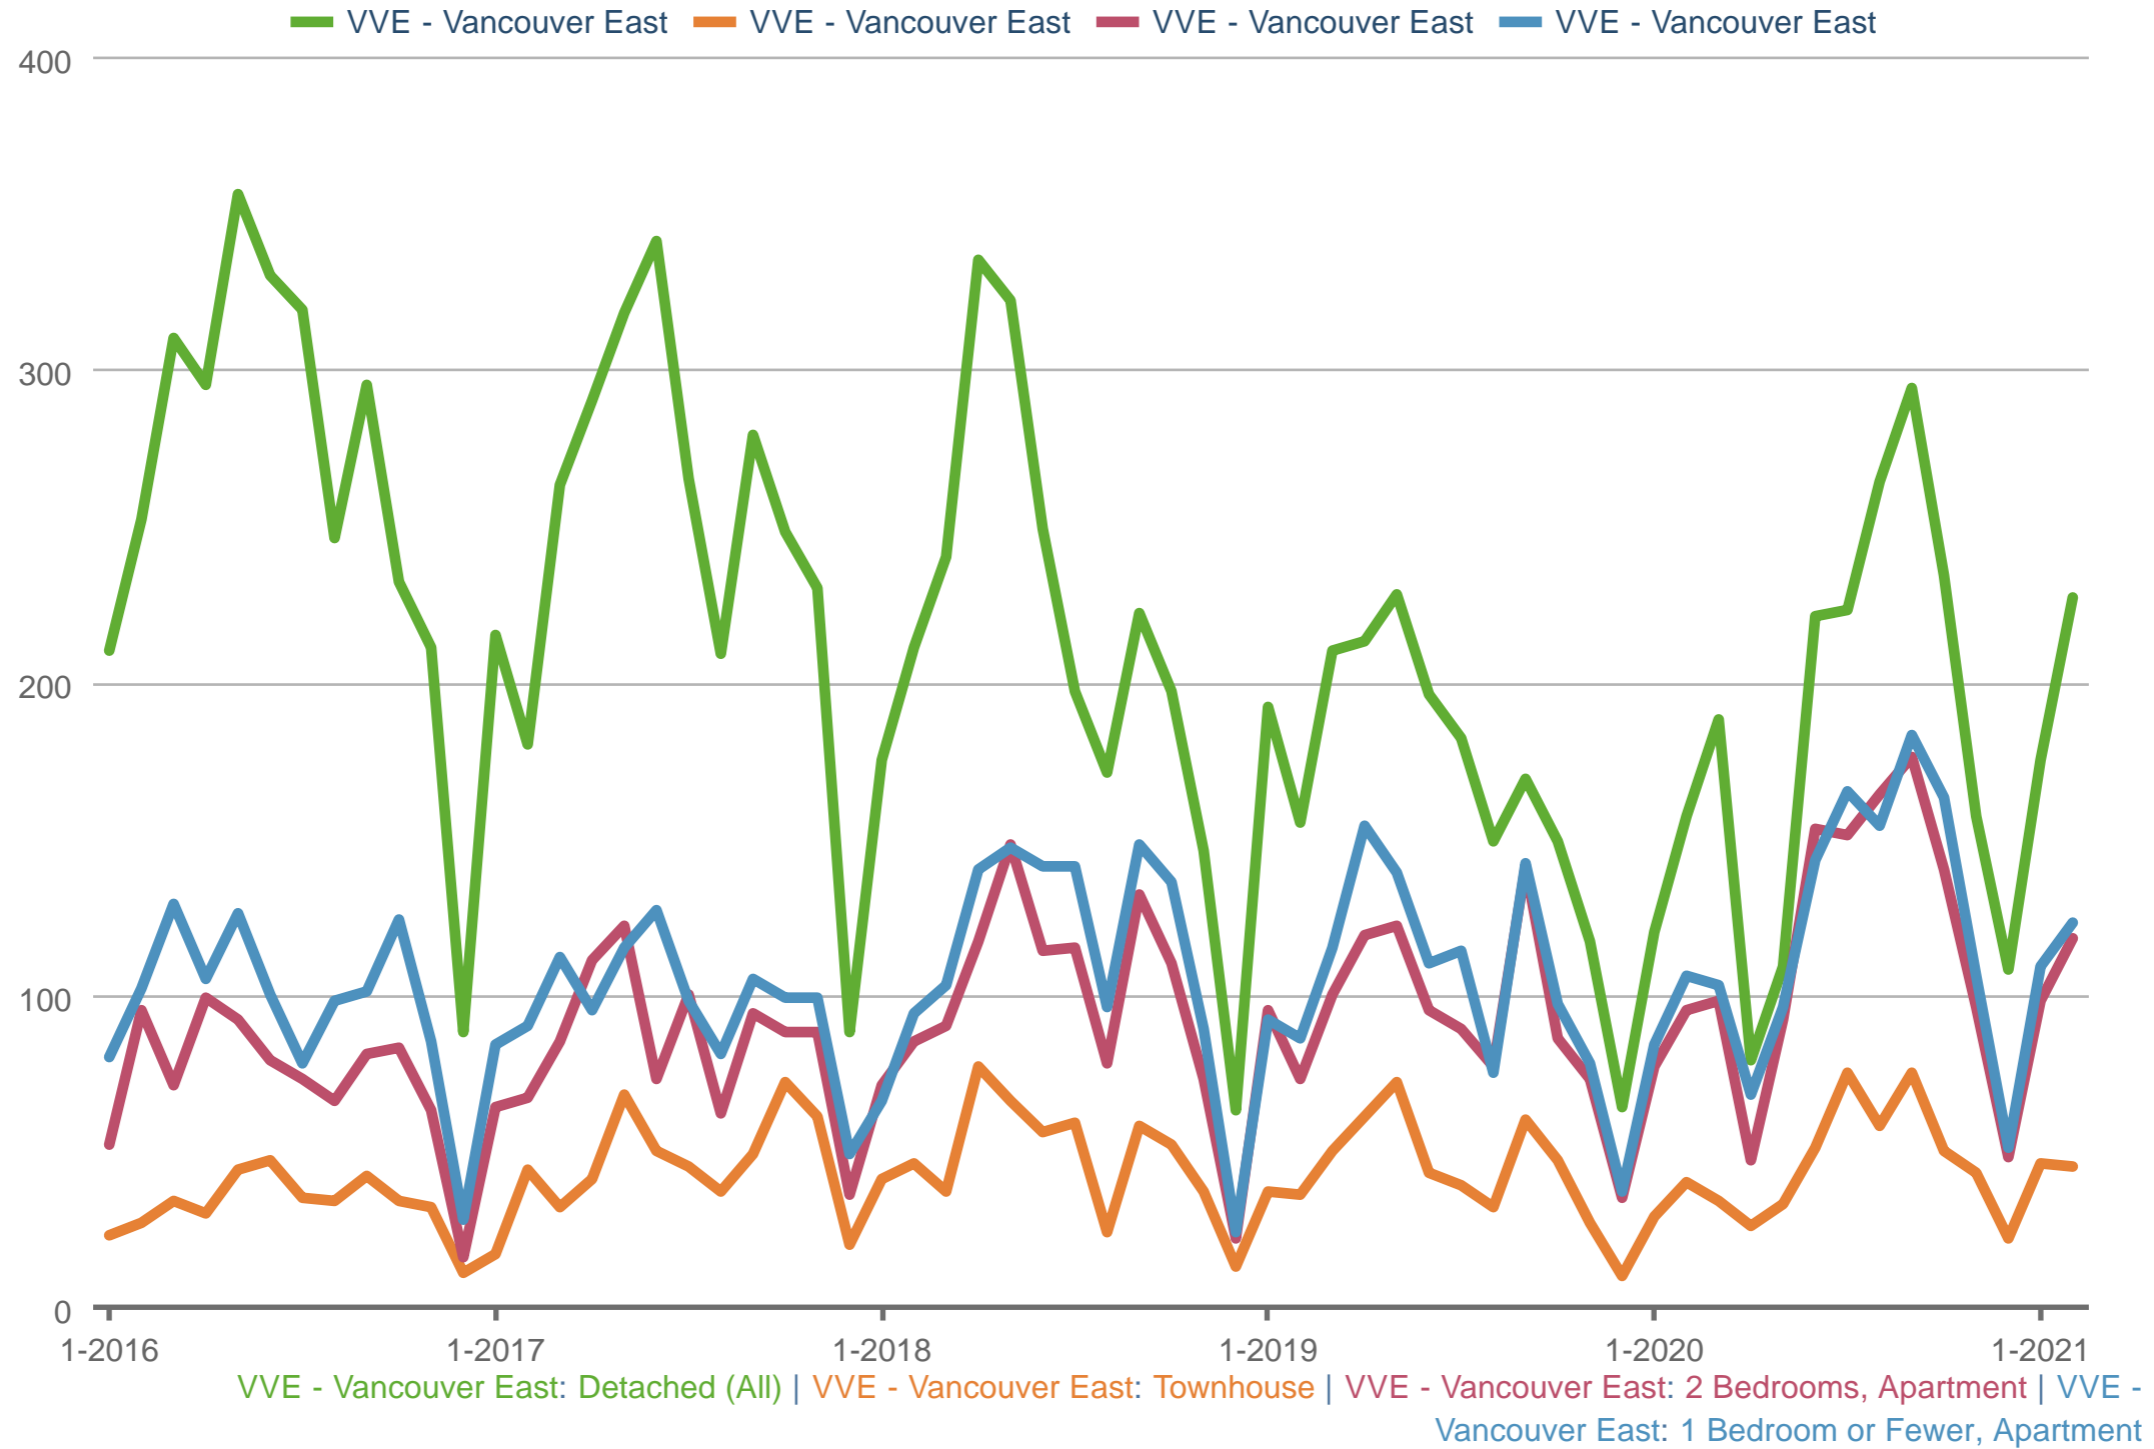

New Listings

Each data point is one month of activity. Data is from March 6, 2021.