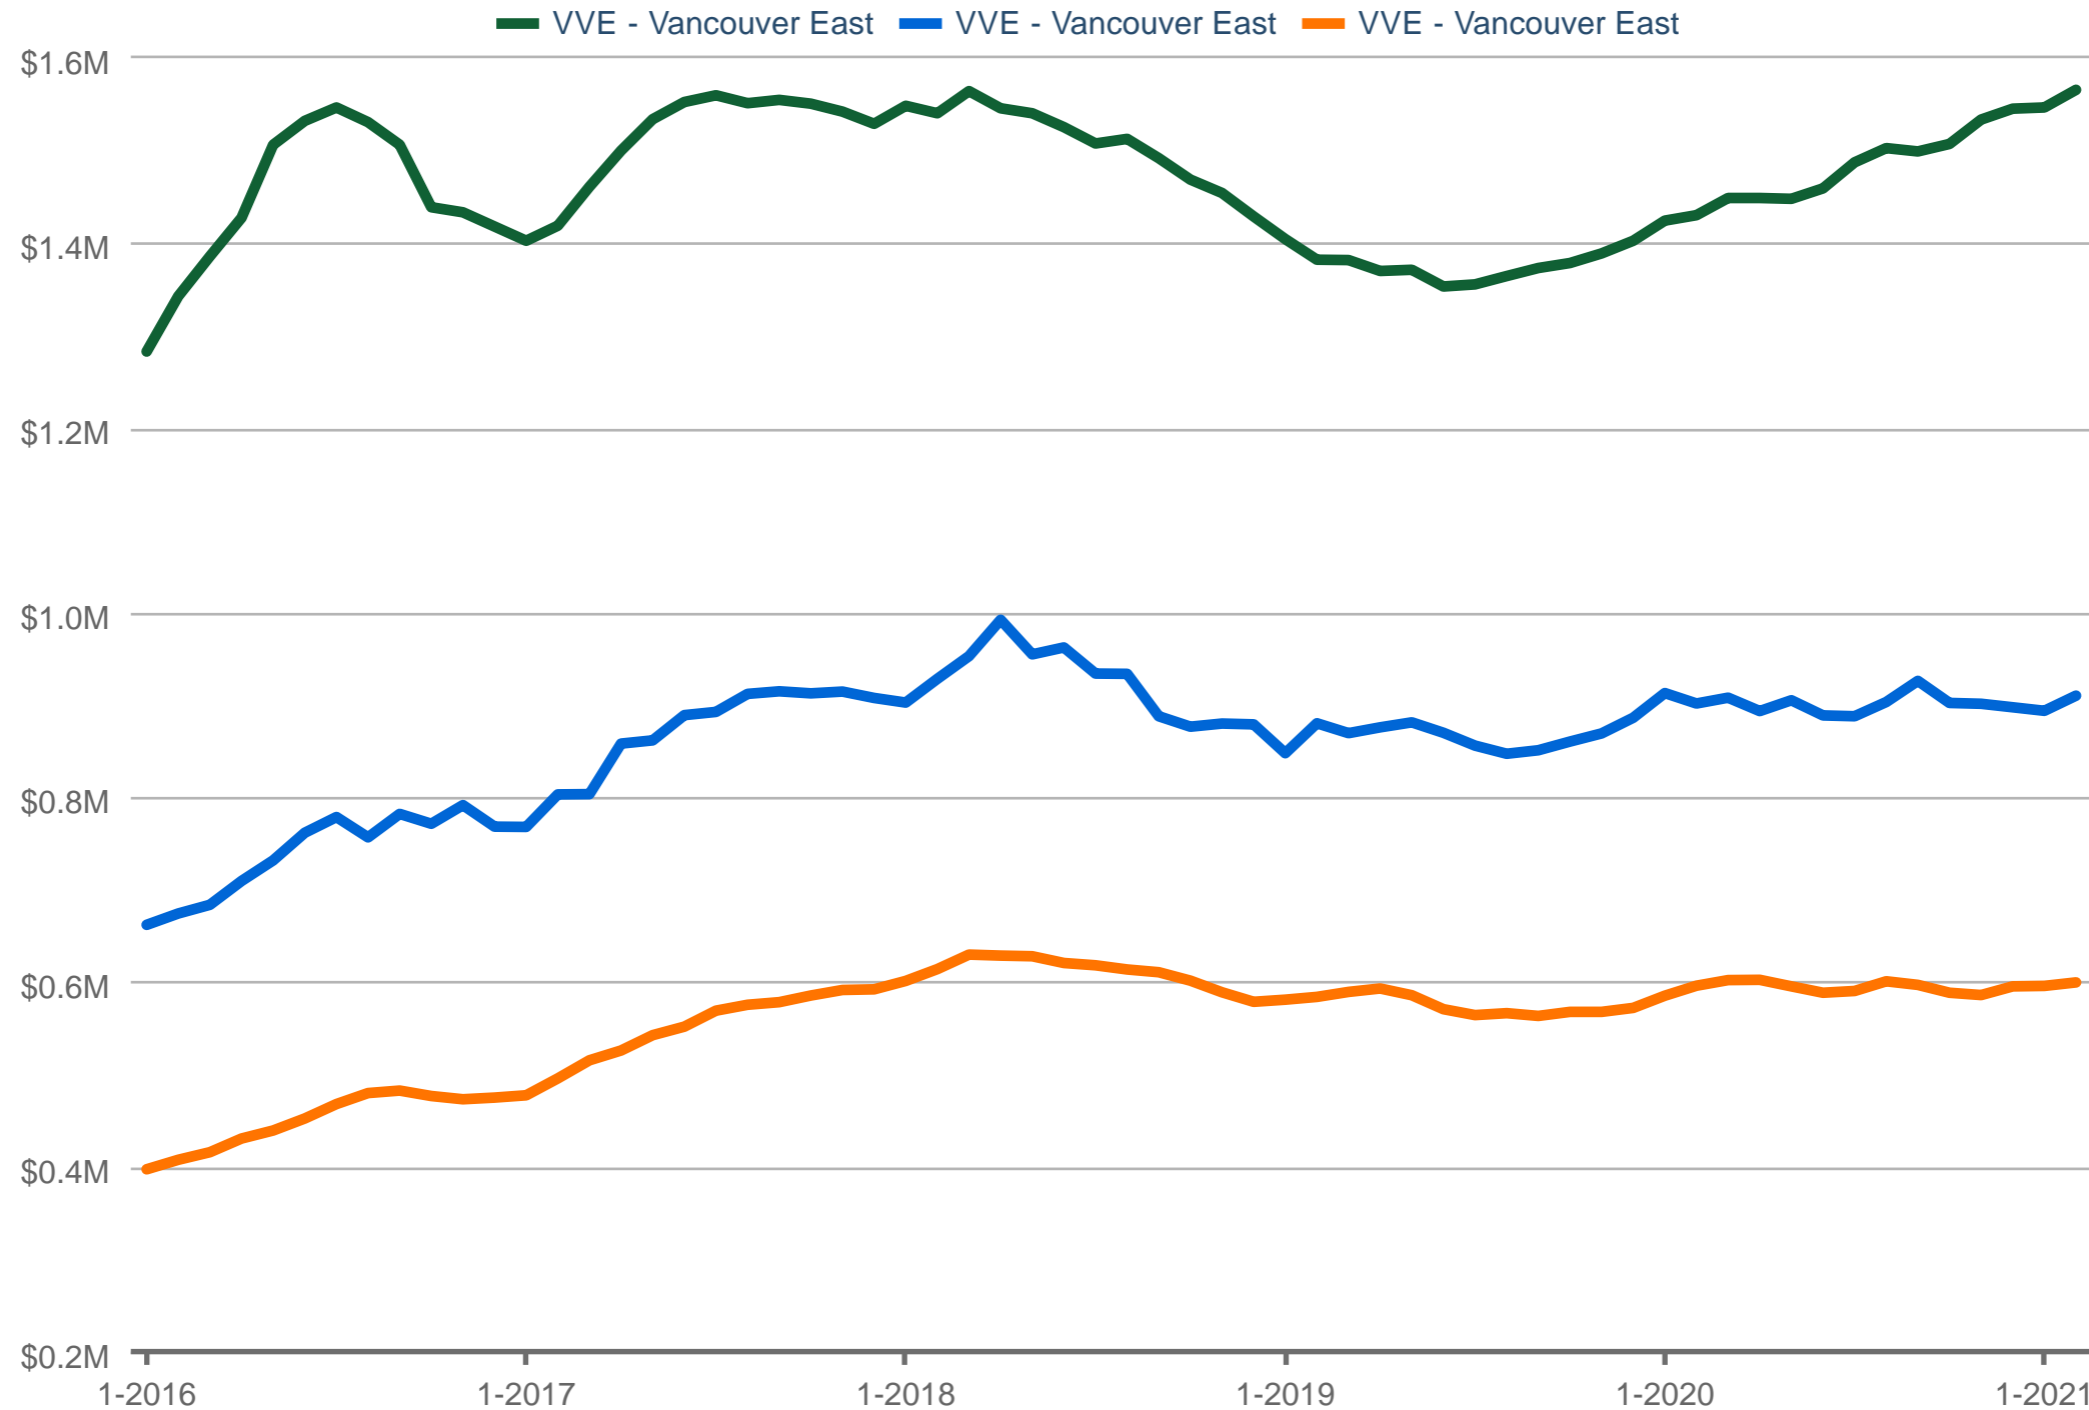

MLS® HPI Price

VVE - Vancouver East: Detached (All) | VVE - Vancouver East: Townhouse | VVE - Vancouver East: Apartment

Each data point is one month of activity. Data is from March 6, 2021.