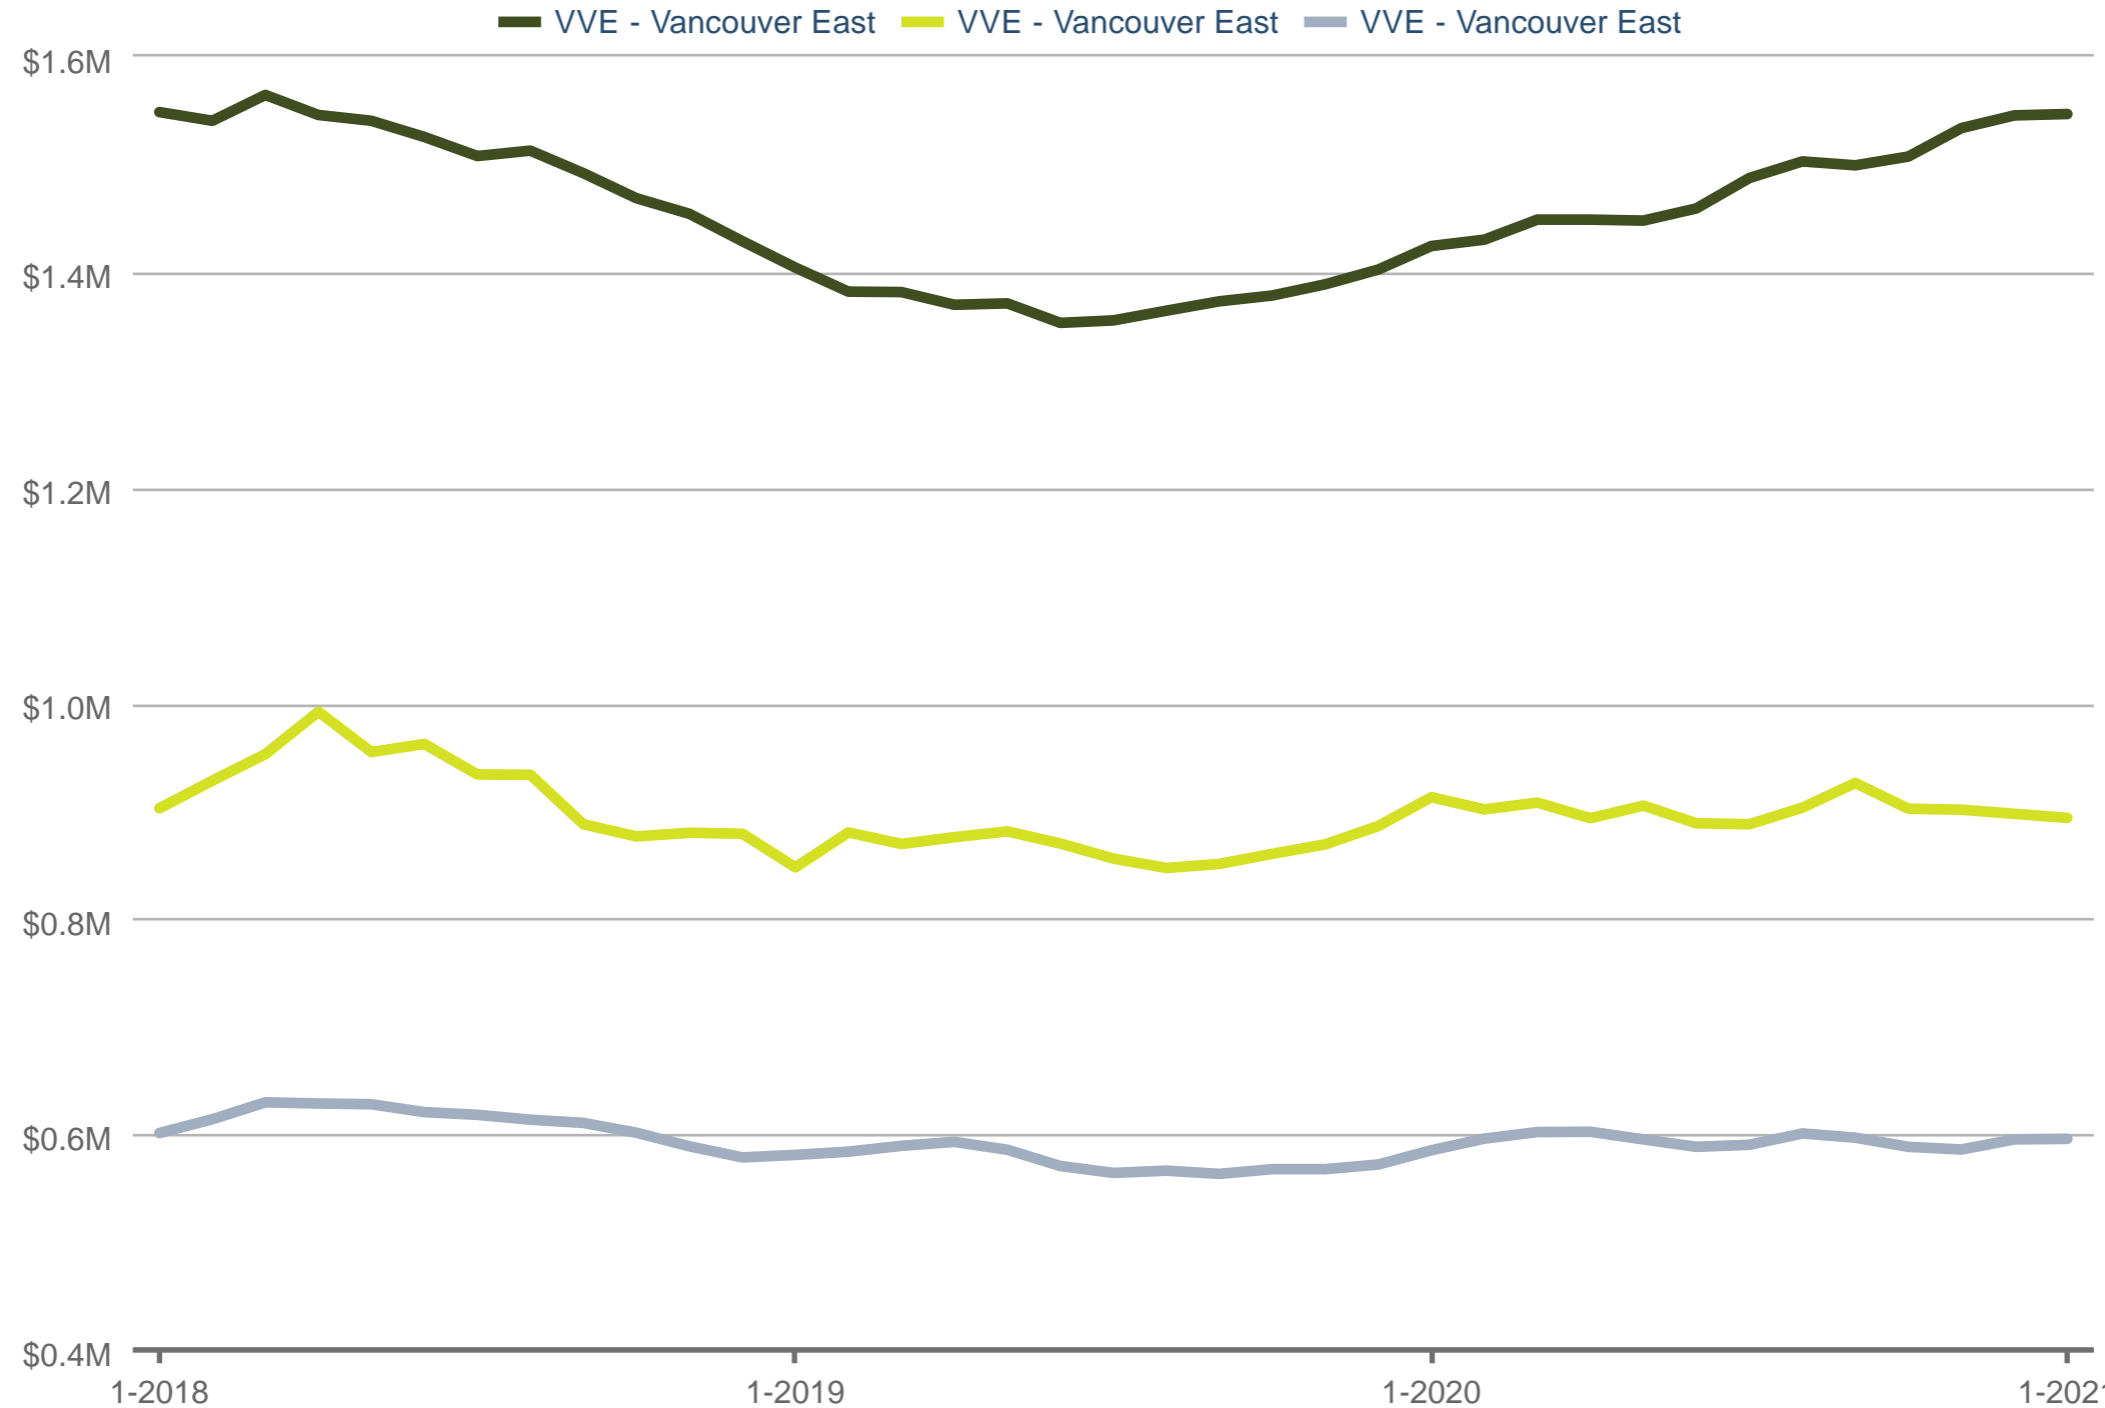

Kristi Holz PREC*
Stilhavn Real Estate Services

Office: 778-387-7371
Cell: 778-387-7371
Kristi@RealEstateVancity.ca
www.RealEstateVancity.ca

MLS® HPI Price

VVE - Vancouver East: Detached (All) | VVE - Vancouver East: Townhouse | VVE - Vancouver East: Apartment

Each data point is one month of activity. Data is from February 11, 2021.

All data from Greater Vancouver REALTORS © 2024 ShowingTime.