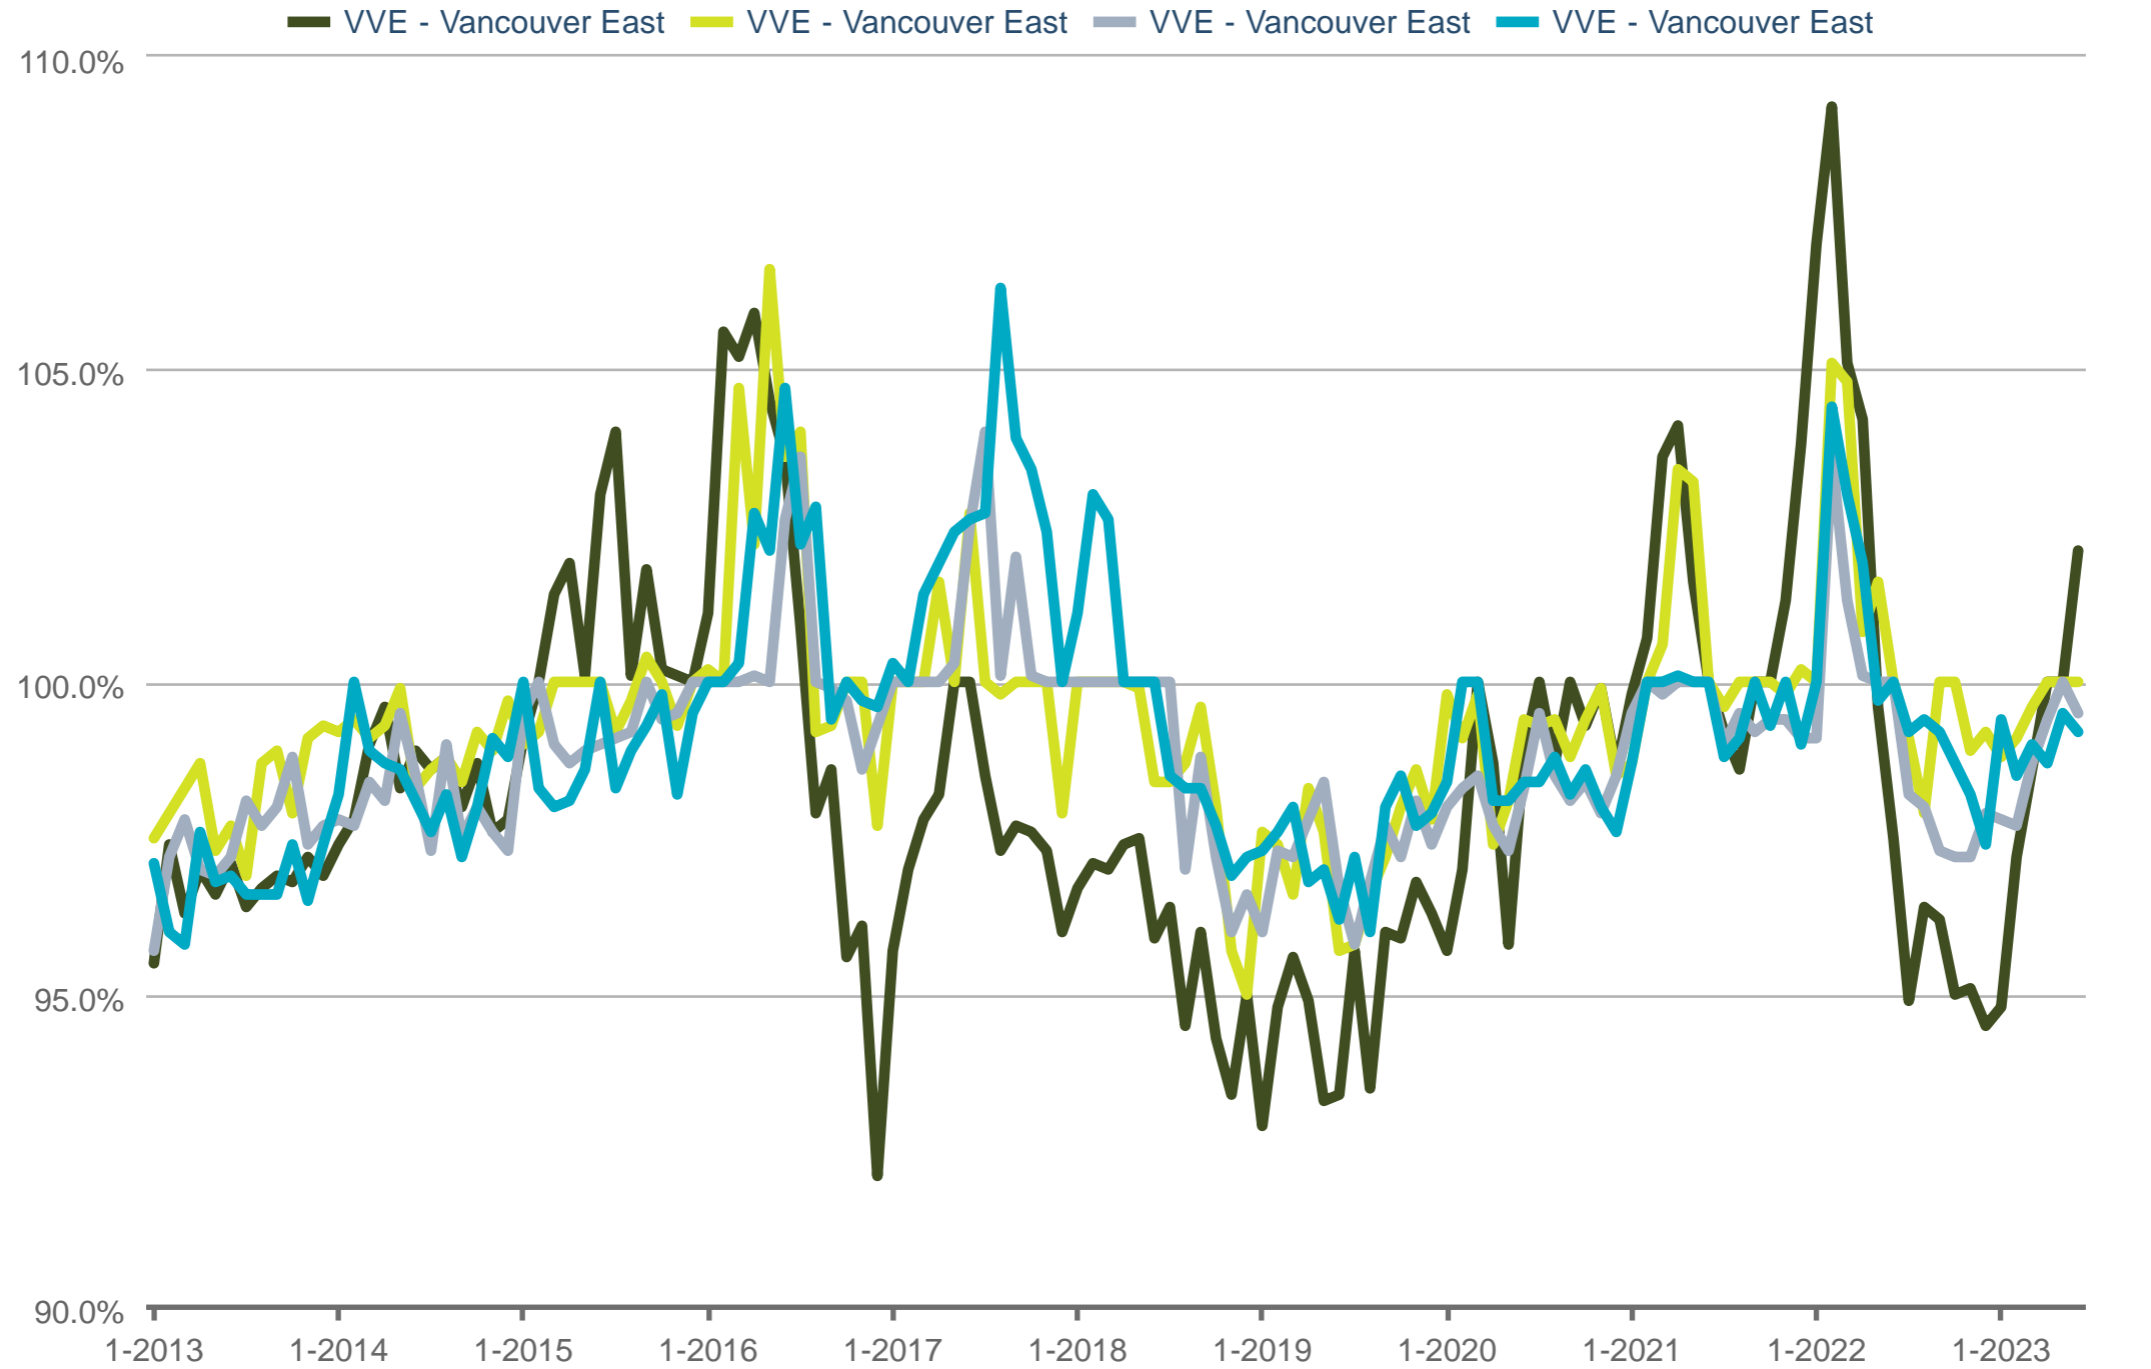

### Median Percent of Original Price

VVE - Vancouver East: Detached (All) | VVE - Vancouver East: Townhouse | VVE - Vancouver East: 2 Bedrooms, Apartment | VVE - Vancouver East: 1 Bedroom or Fewer, Apartment

Each data point is one month of activity. Data is from July 10, 2023.