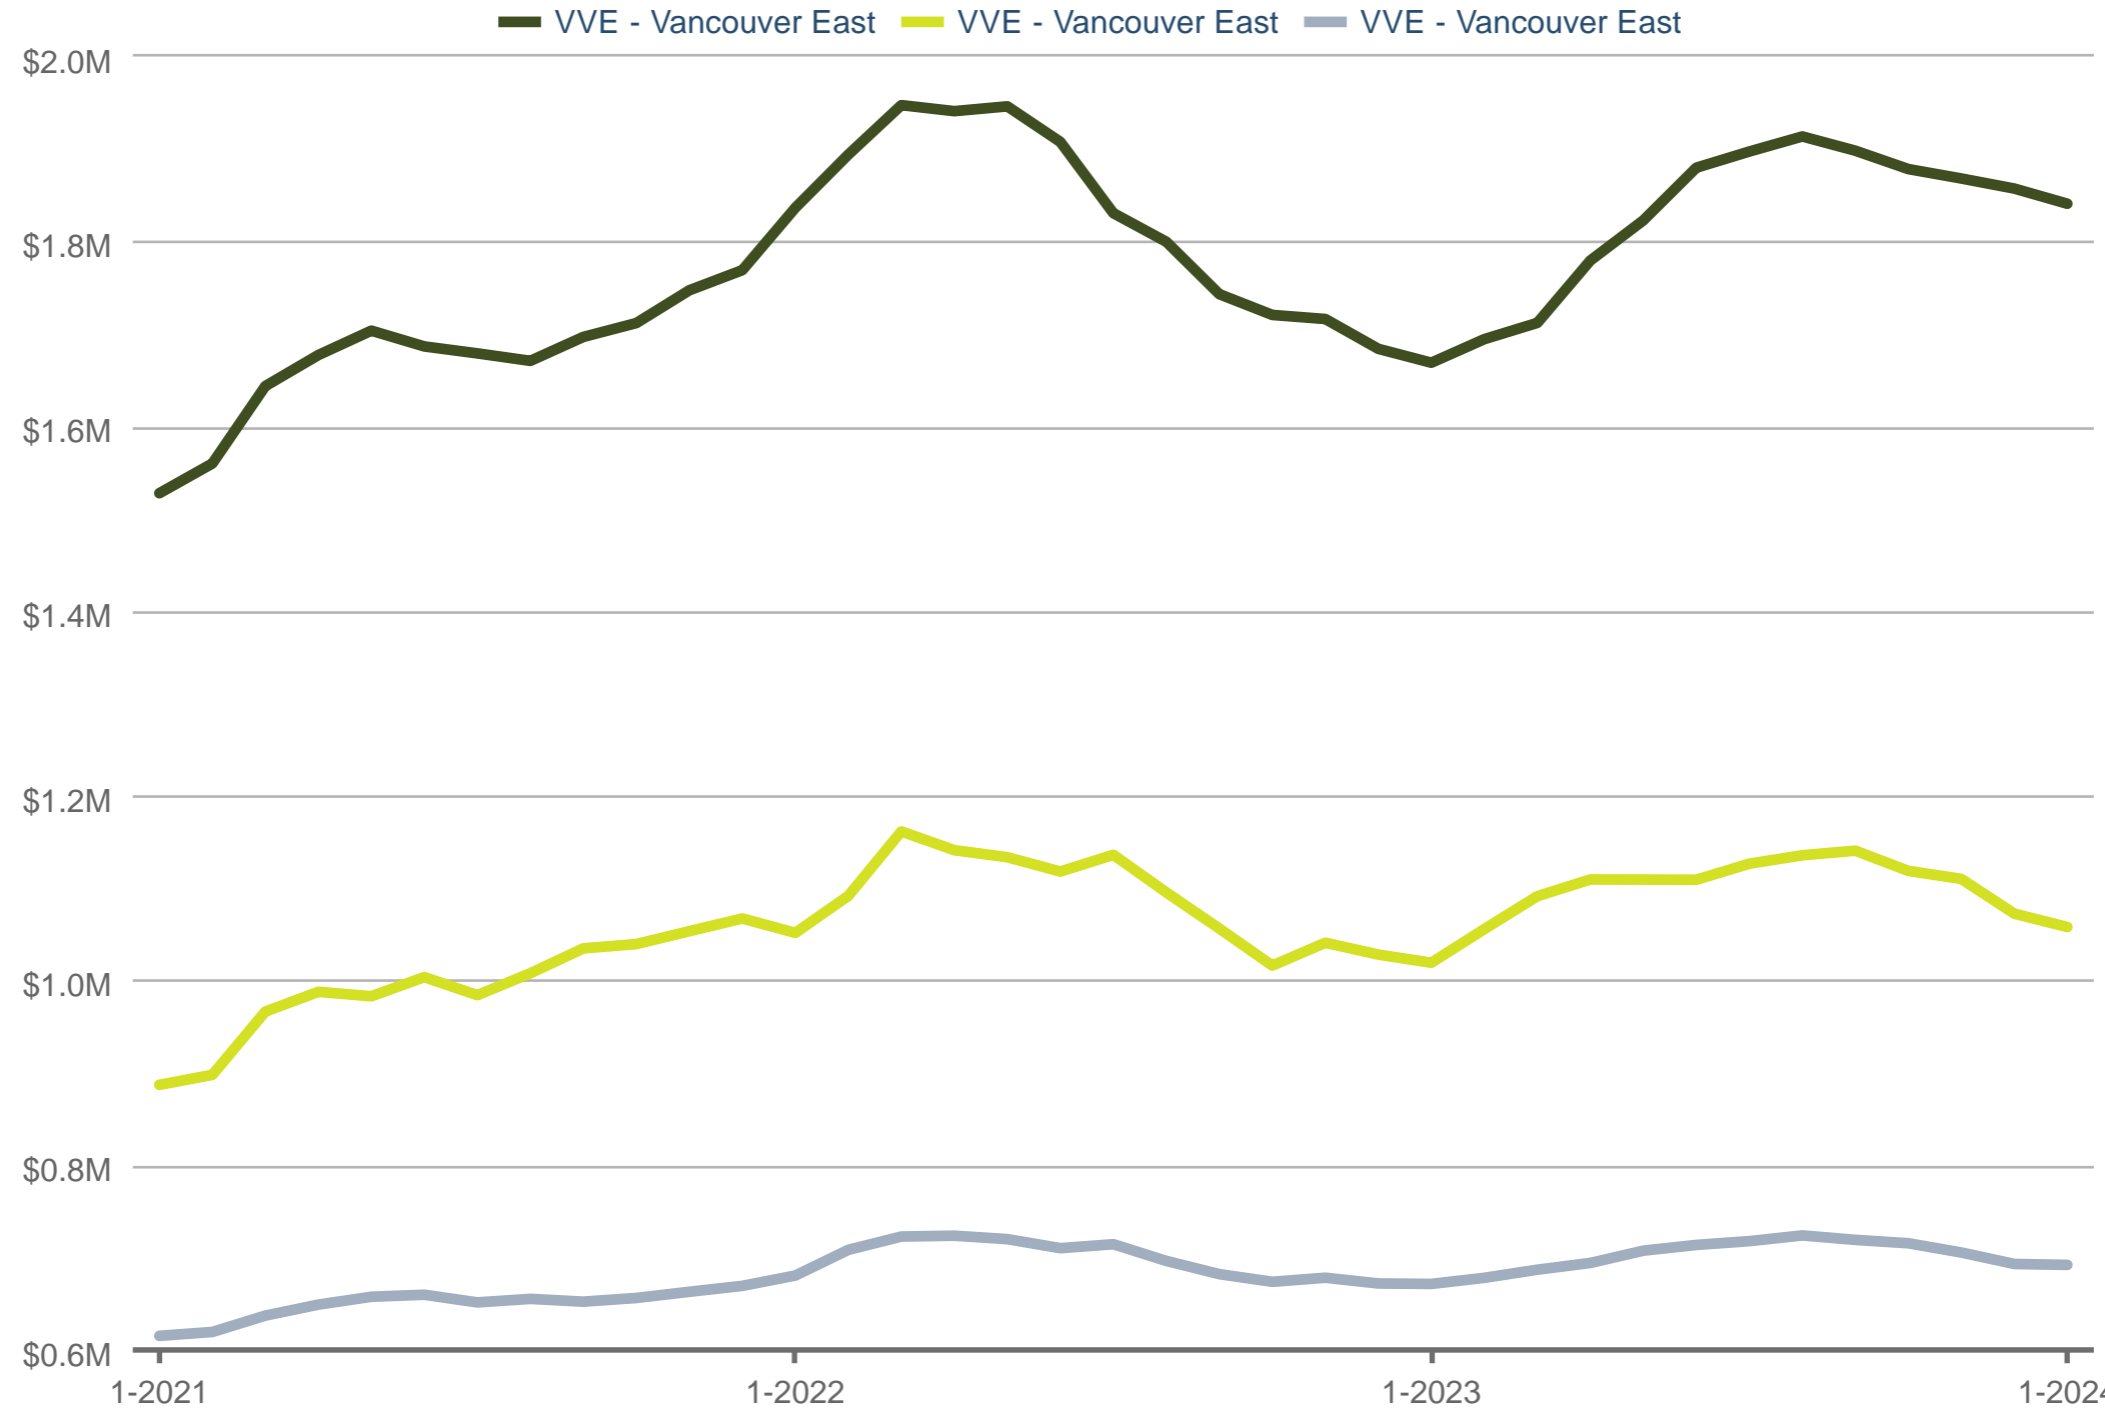

Kristi Holz PREC*
Stilhavn Real Estate Services

Office: 778-387-7371
Cell: 778-387-7371
Kristi@RealEstateVancity.ca
www.RealEstateVancity.ca

MLS® HPI Price

VVE - Vancouver East: Detached (All) | VVE - Vancouver East: Townhouse | VVE - Vancouver East: Apartment

Each data point is one month of activity. Data is from February 7, 2024.

All data from Greater Vancouver REALTORS © 2024 ShowingTime.