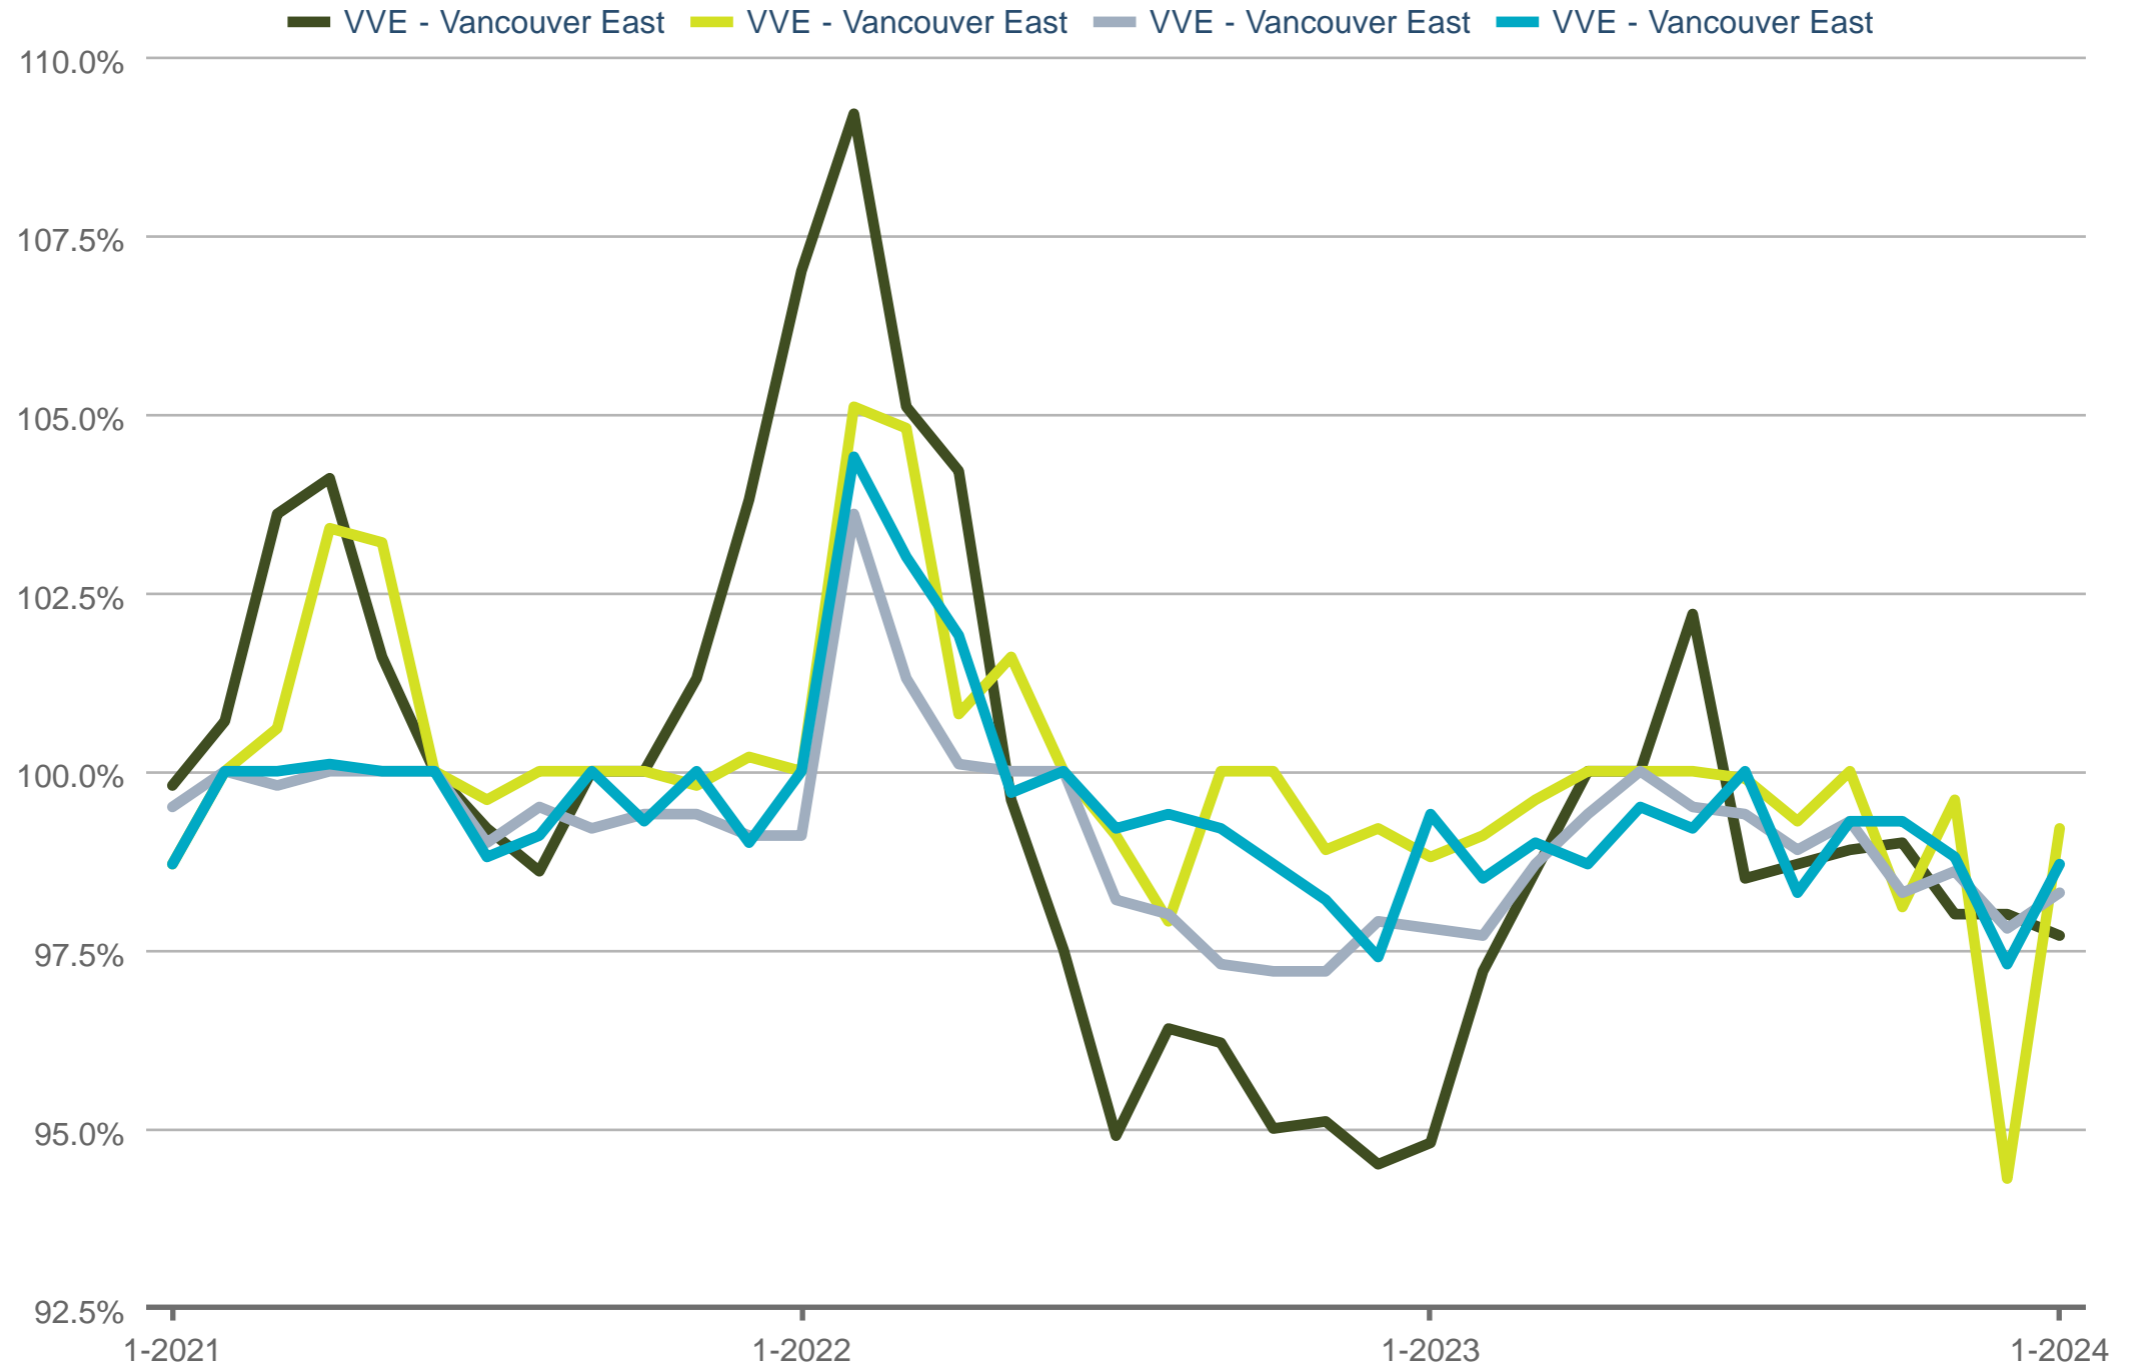

Kristi Holz PREC*
 Stilhavn Real Estate Services

Office: 778-387-7371
 Cell: 778-387-7371
Kristi@RealEstateVancity.ca
www.RealEstateVancity.ca

Median Percent of Original Price

VVE - Vancouver East: Detached (All) | VVE - Vancouver East: Townhouse | VVE - Vancouver East: 2 Bedrooms, Apartment | VVE - Vancouver East: 1 Bedroom or Fewer, Apartment

Each data point is one month of activity. Data is from February 7, 2024.

All data from Greater Vancouver REALTORS © 2024 ShowingTime.