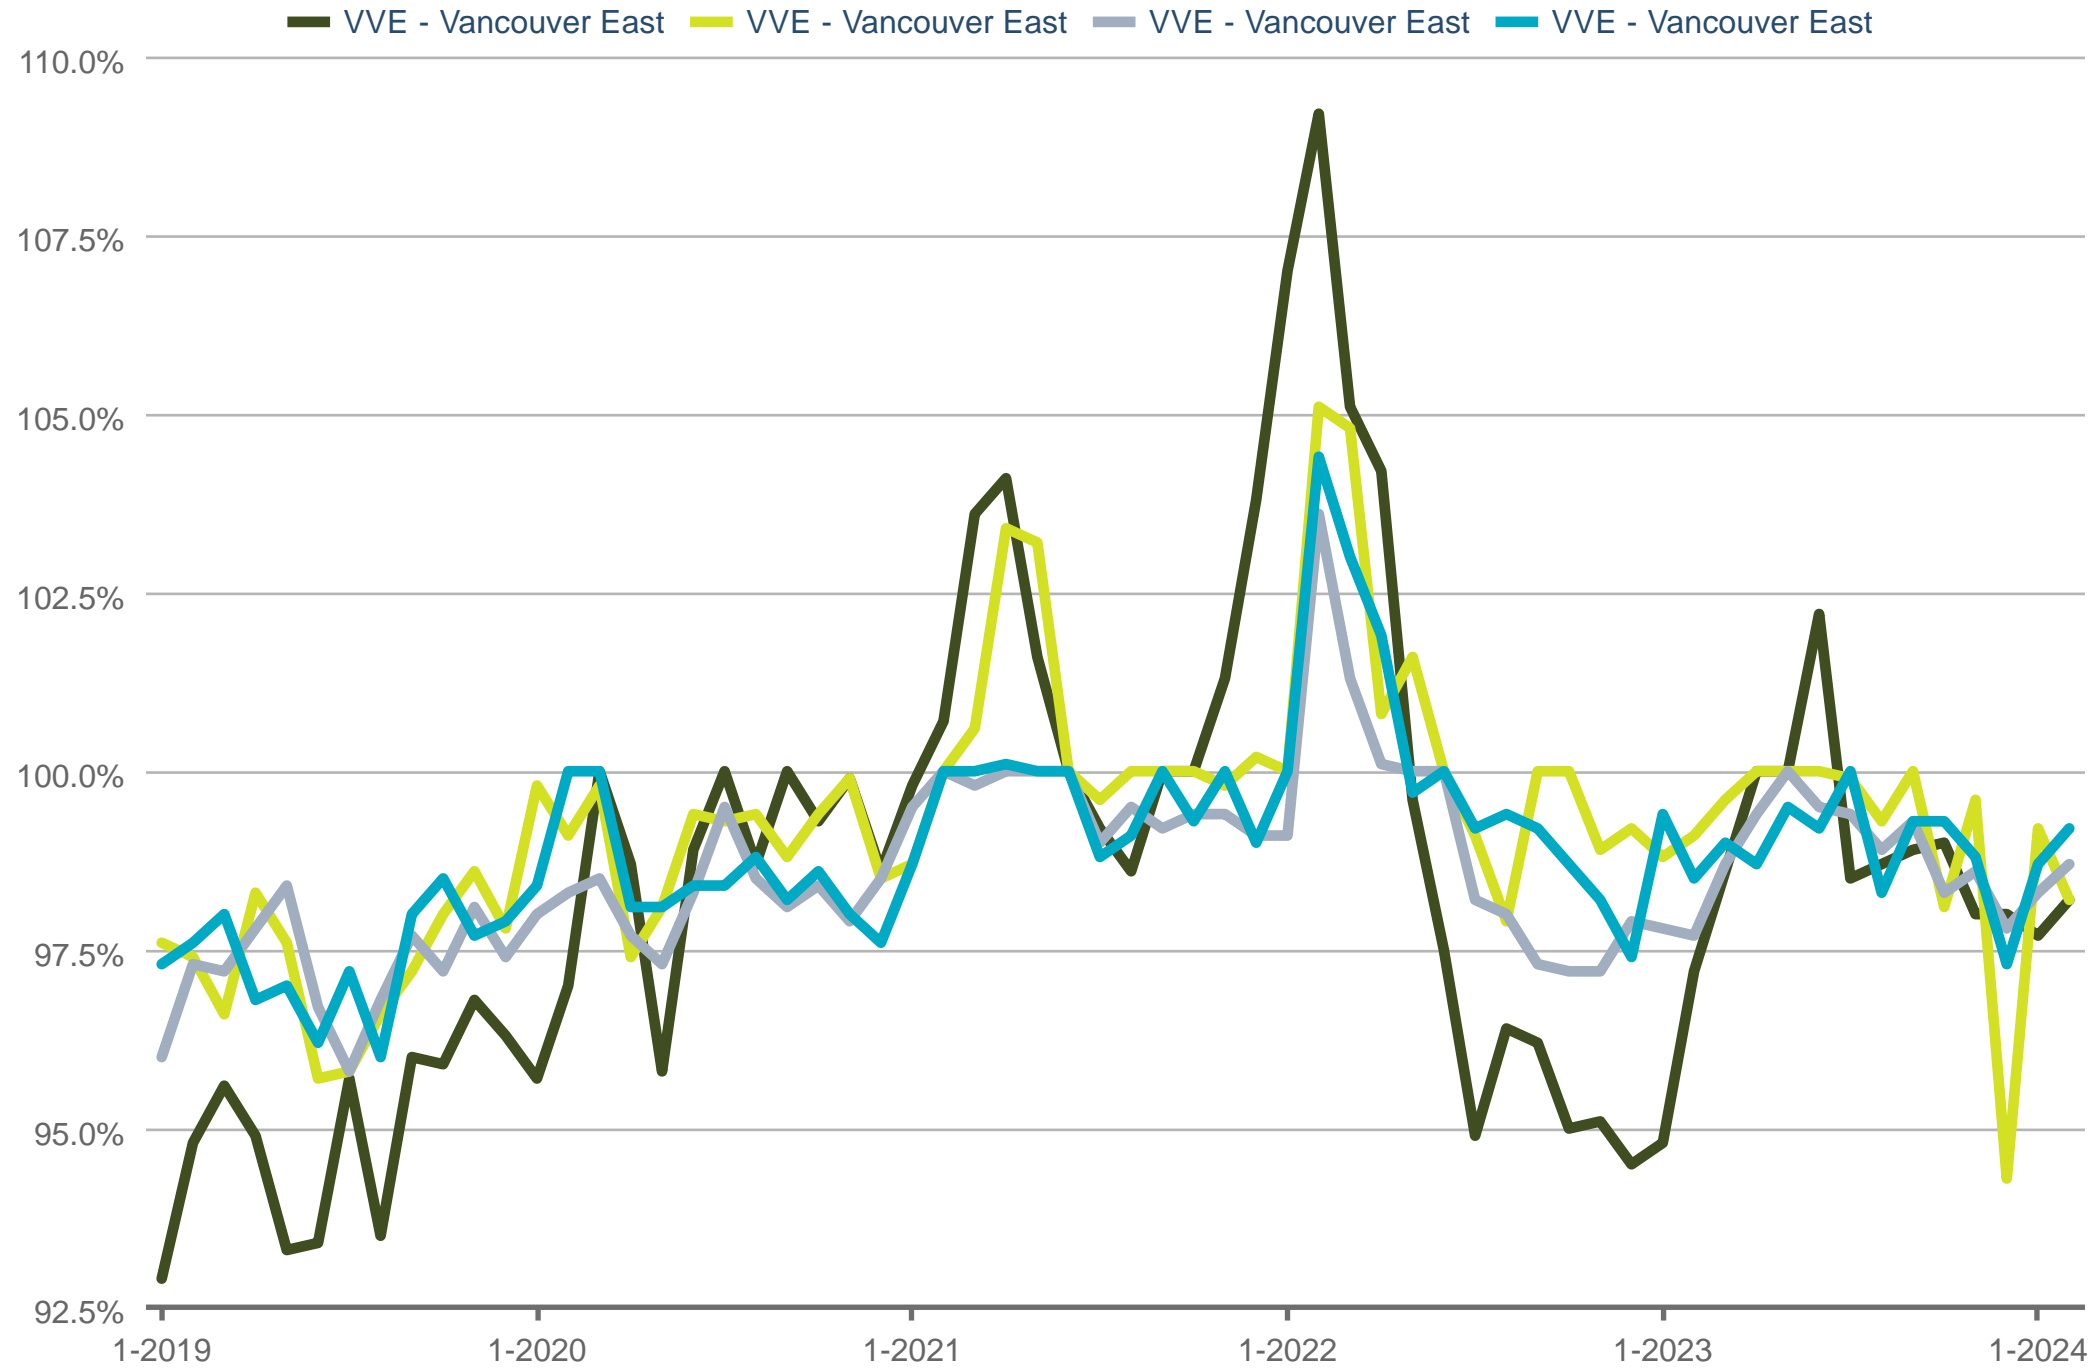

### Median Percent of Original Price

VVE - Vancouver East: Detached (All) | VVE - Vancouver East: Townhouse | VVE - Vancouver East: 2 Bedrooms, Apartment | VVE - Vancouver East: 1 Bedroom or Fewer, Apartment

Each data point is one month of activity. Data is from March 6, 2024.

All data from Greater Vancouver REALTORS © 2024 ShowingTime.