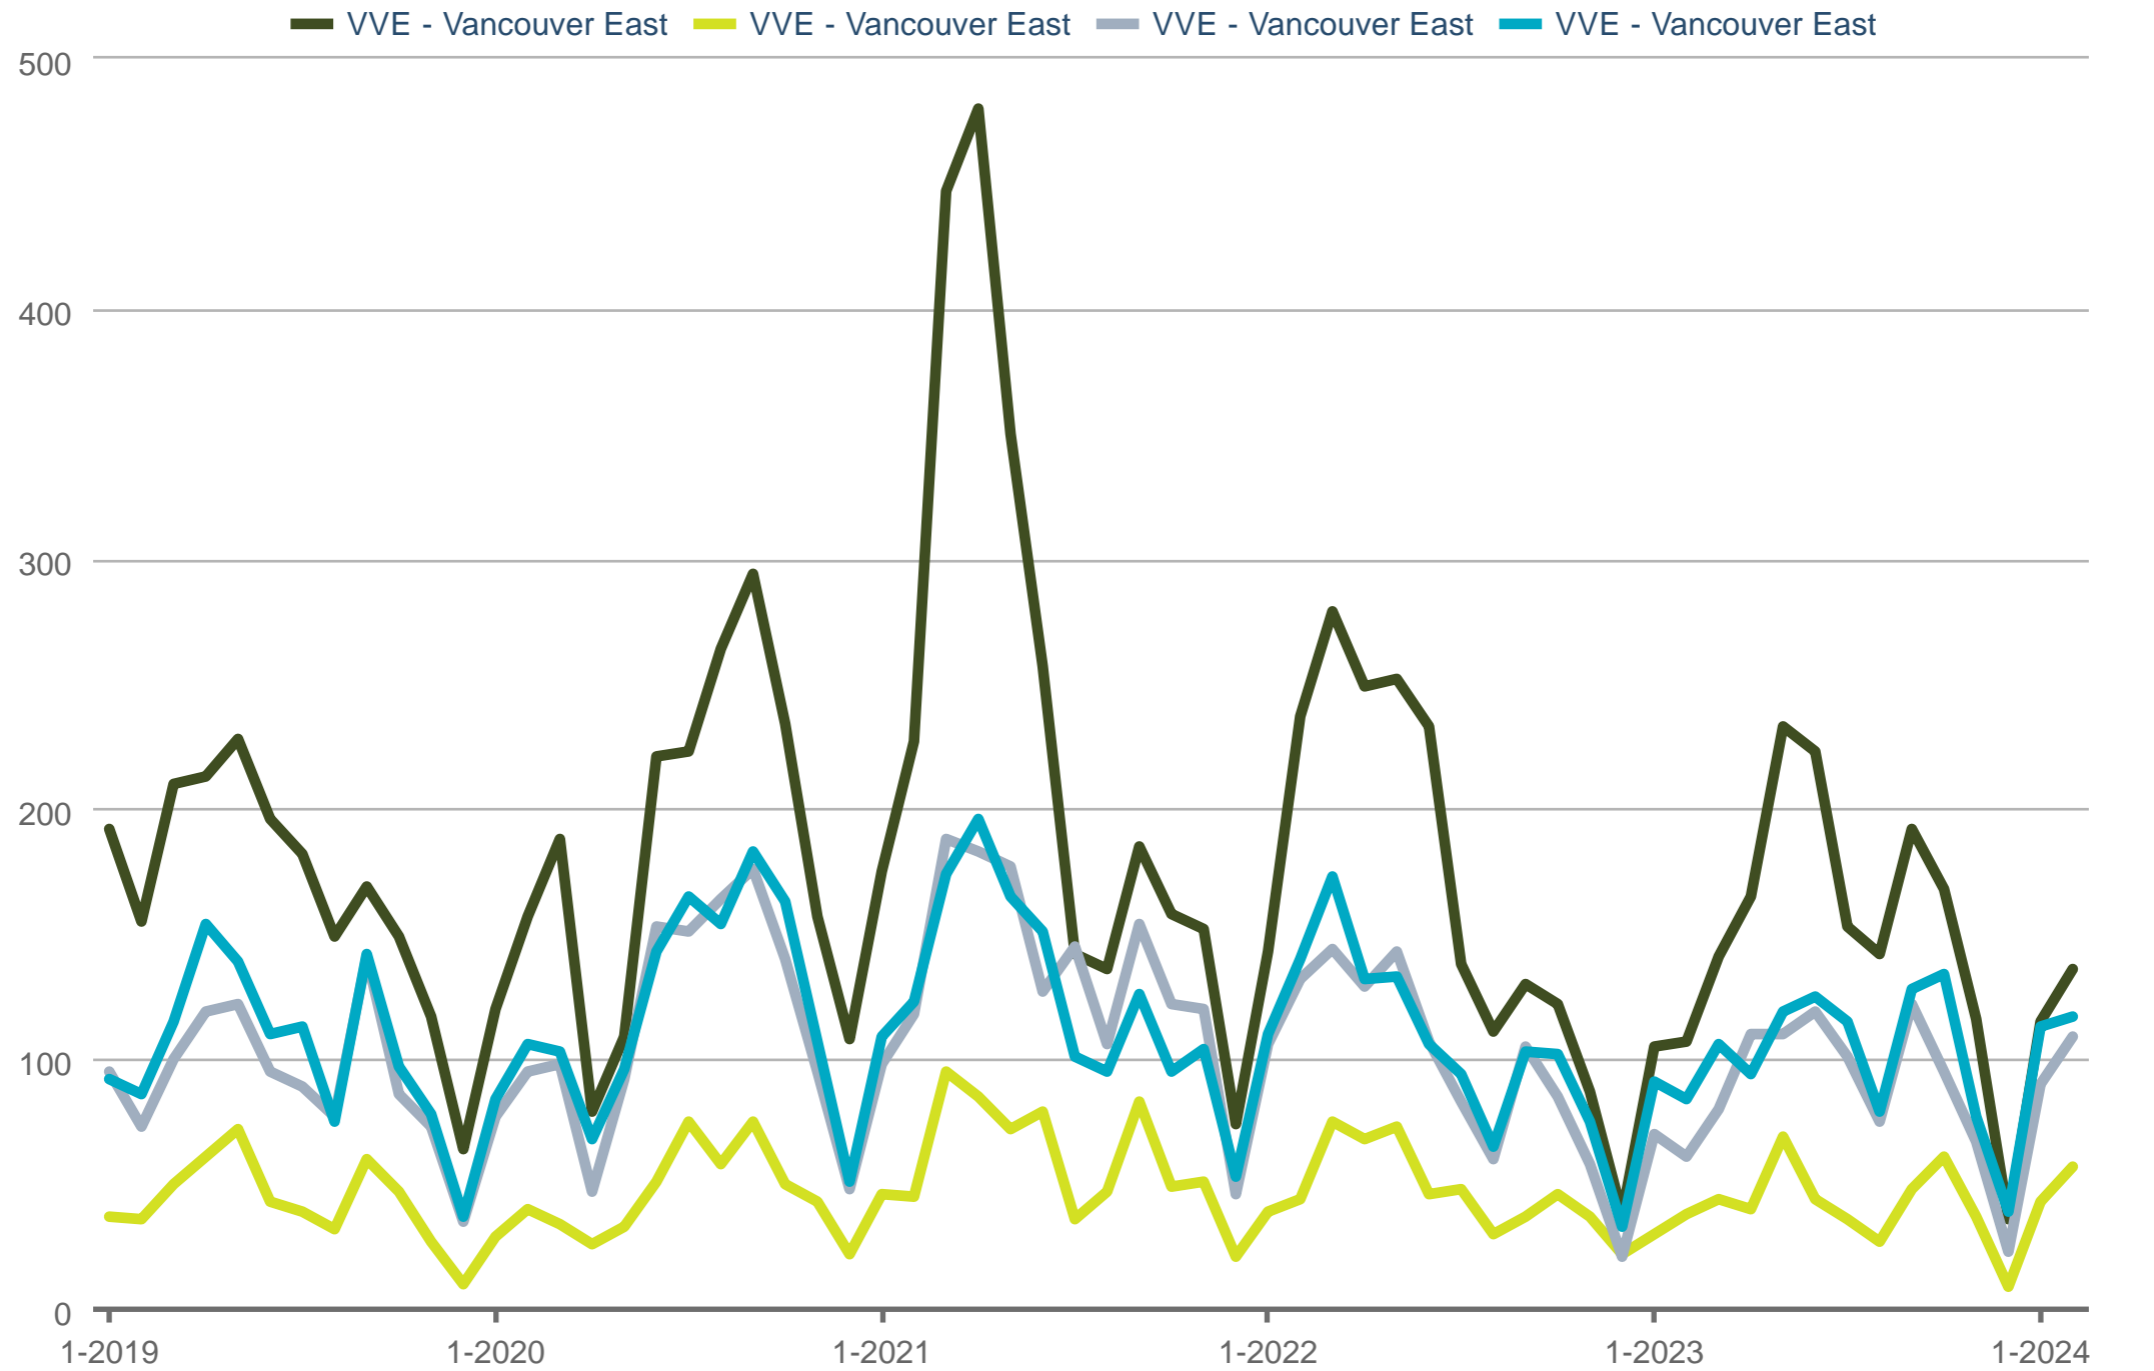

New Listings

VVE - Vancouver East: Detached (All) | VVE - Vancouver East: Townhouse | VVE - Vancouver East: 2 Bedrooms, Apartment | VVE - Vancouver East: 1 Bedroom or Fewer, Apartment

Each data point is one month of activity. Data is from March 6, 2024.