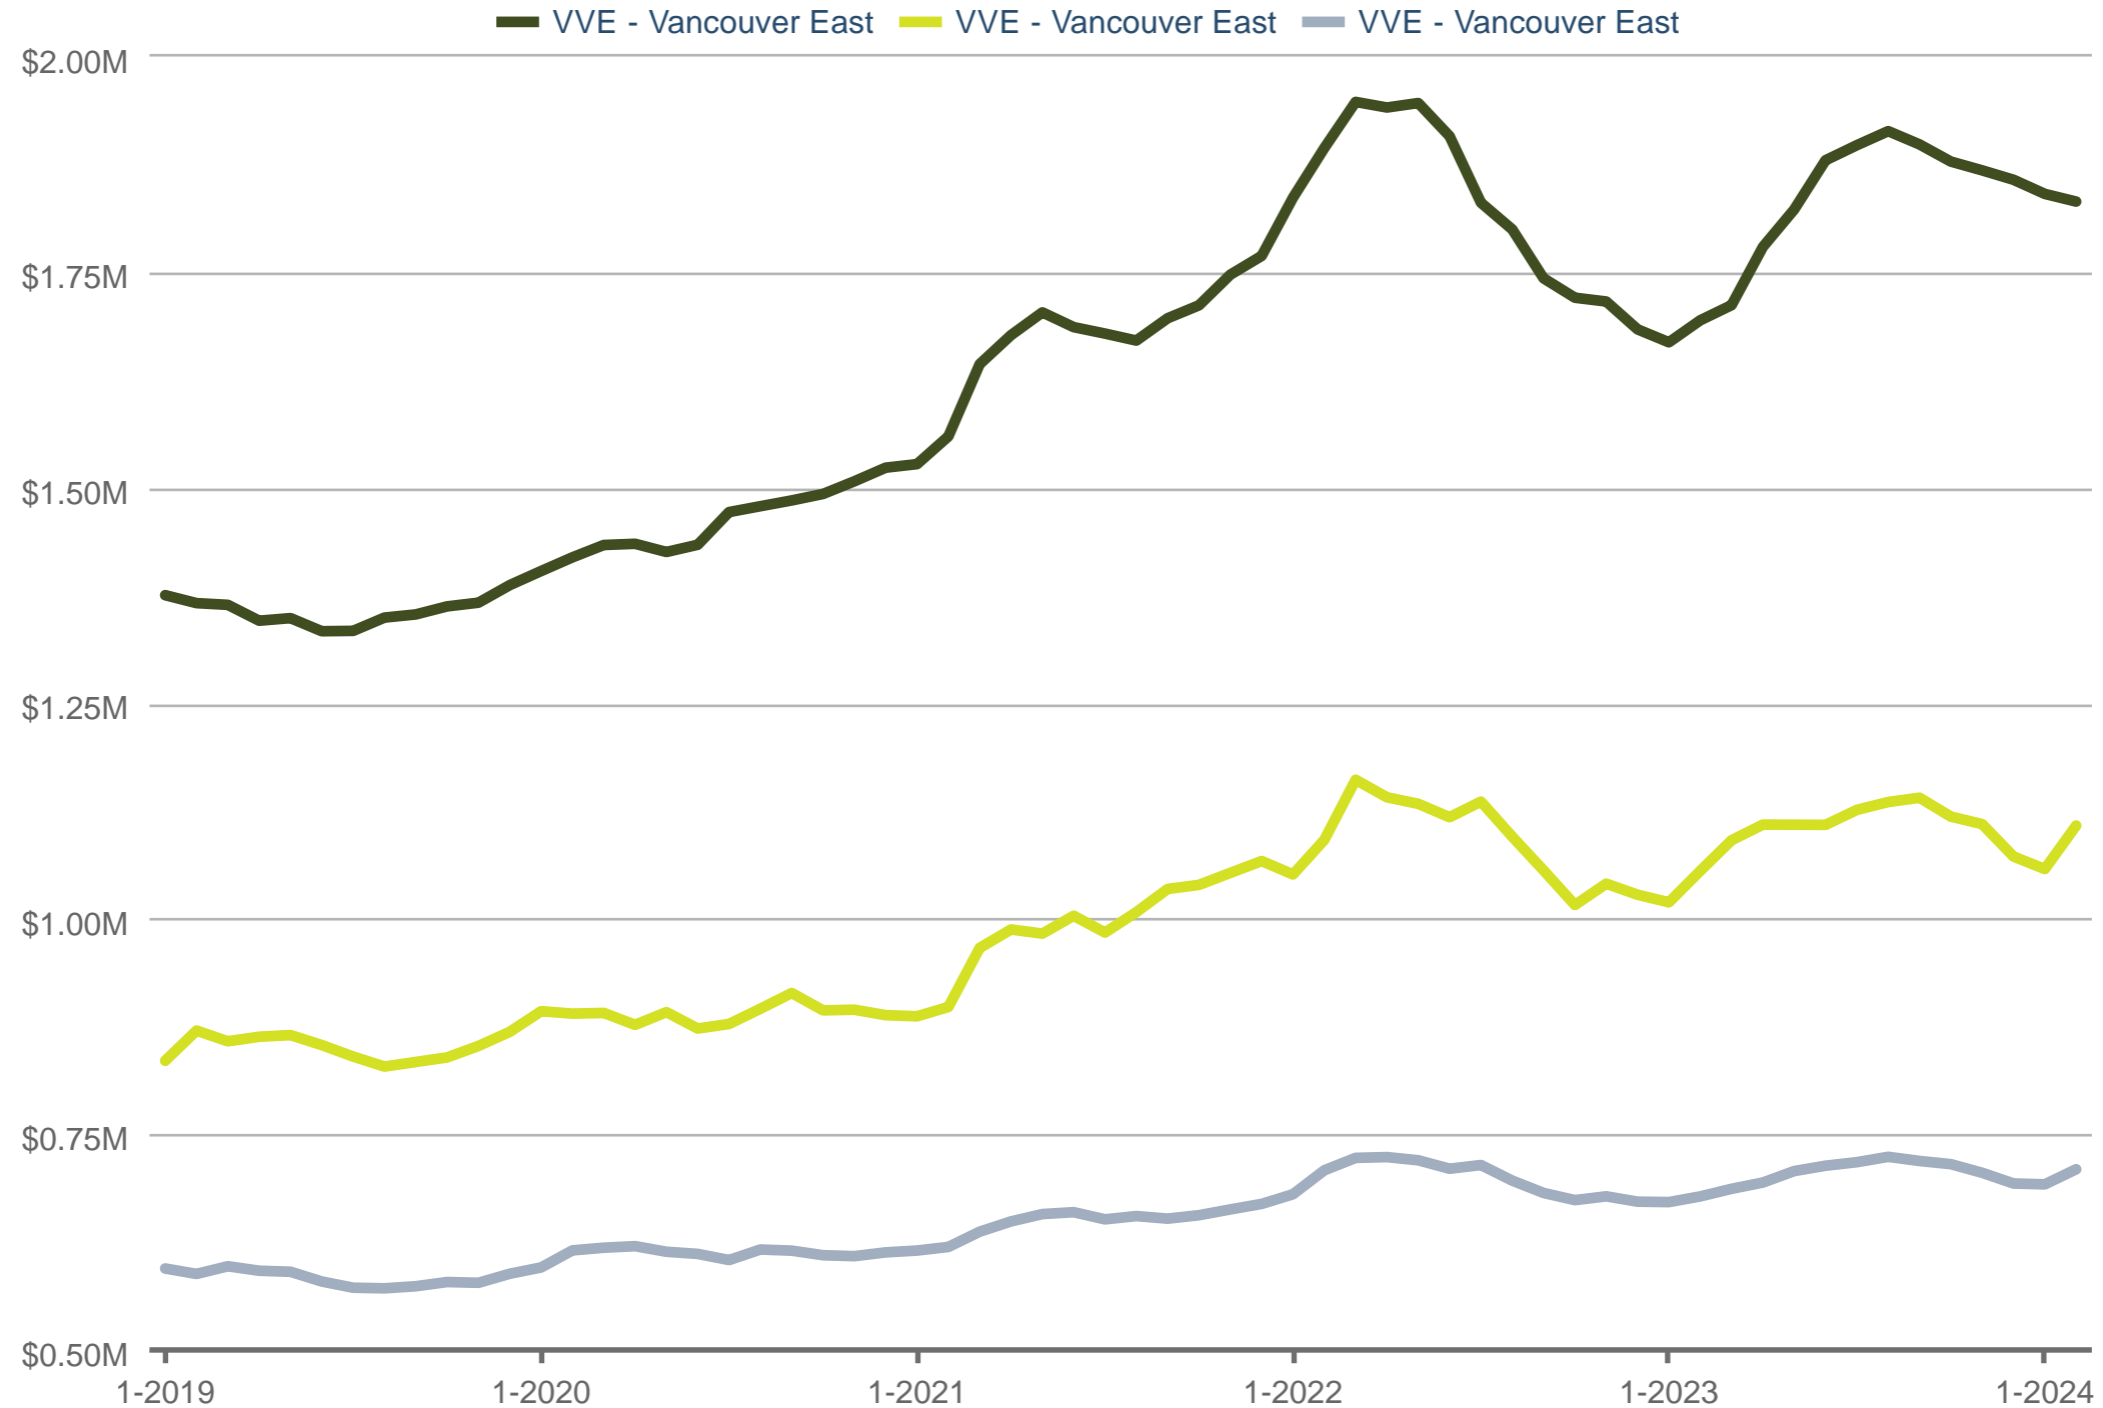

Kristi Holz PREC*
Stilhavn Real Estate Services

Office: 778-387-7371

Cell: 778-387-7371

Kristi@RealEstateVancity.ca

www.RealEstateVancity.ca

MLS® HPI Price

VVE - Vancouver East: Detached (All) | VVE - Vancouver East: Townhouse | VVE - Vancouver East: Apartment

Each data point is one month of activity. Data is from March 6, 2024.

All data from Greater Vancouver REALTORS © 2024 ShowingTime.