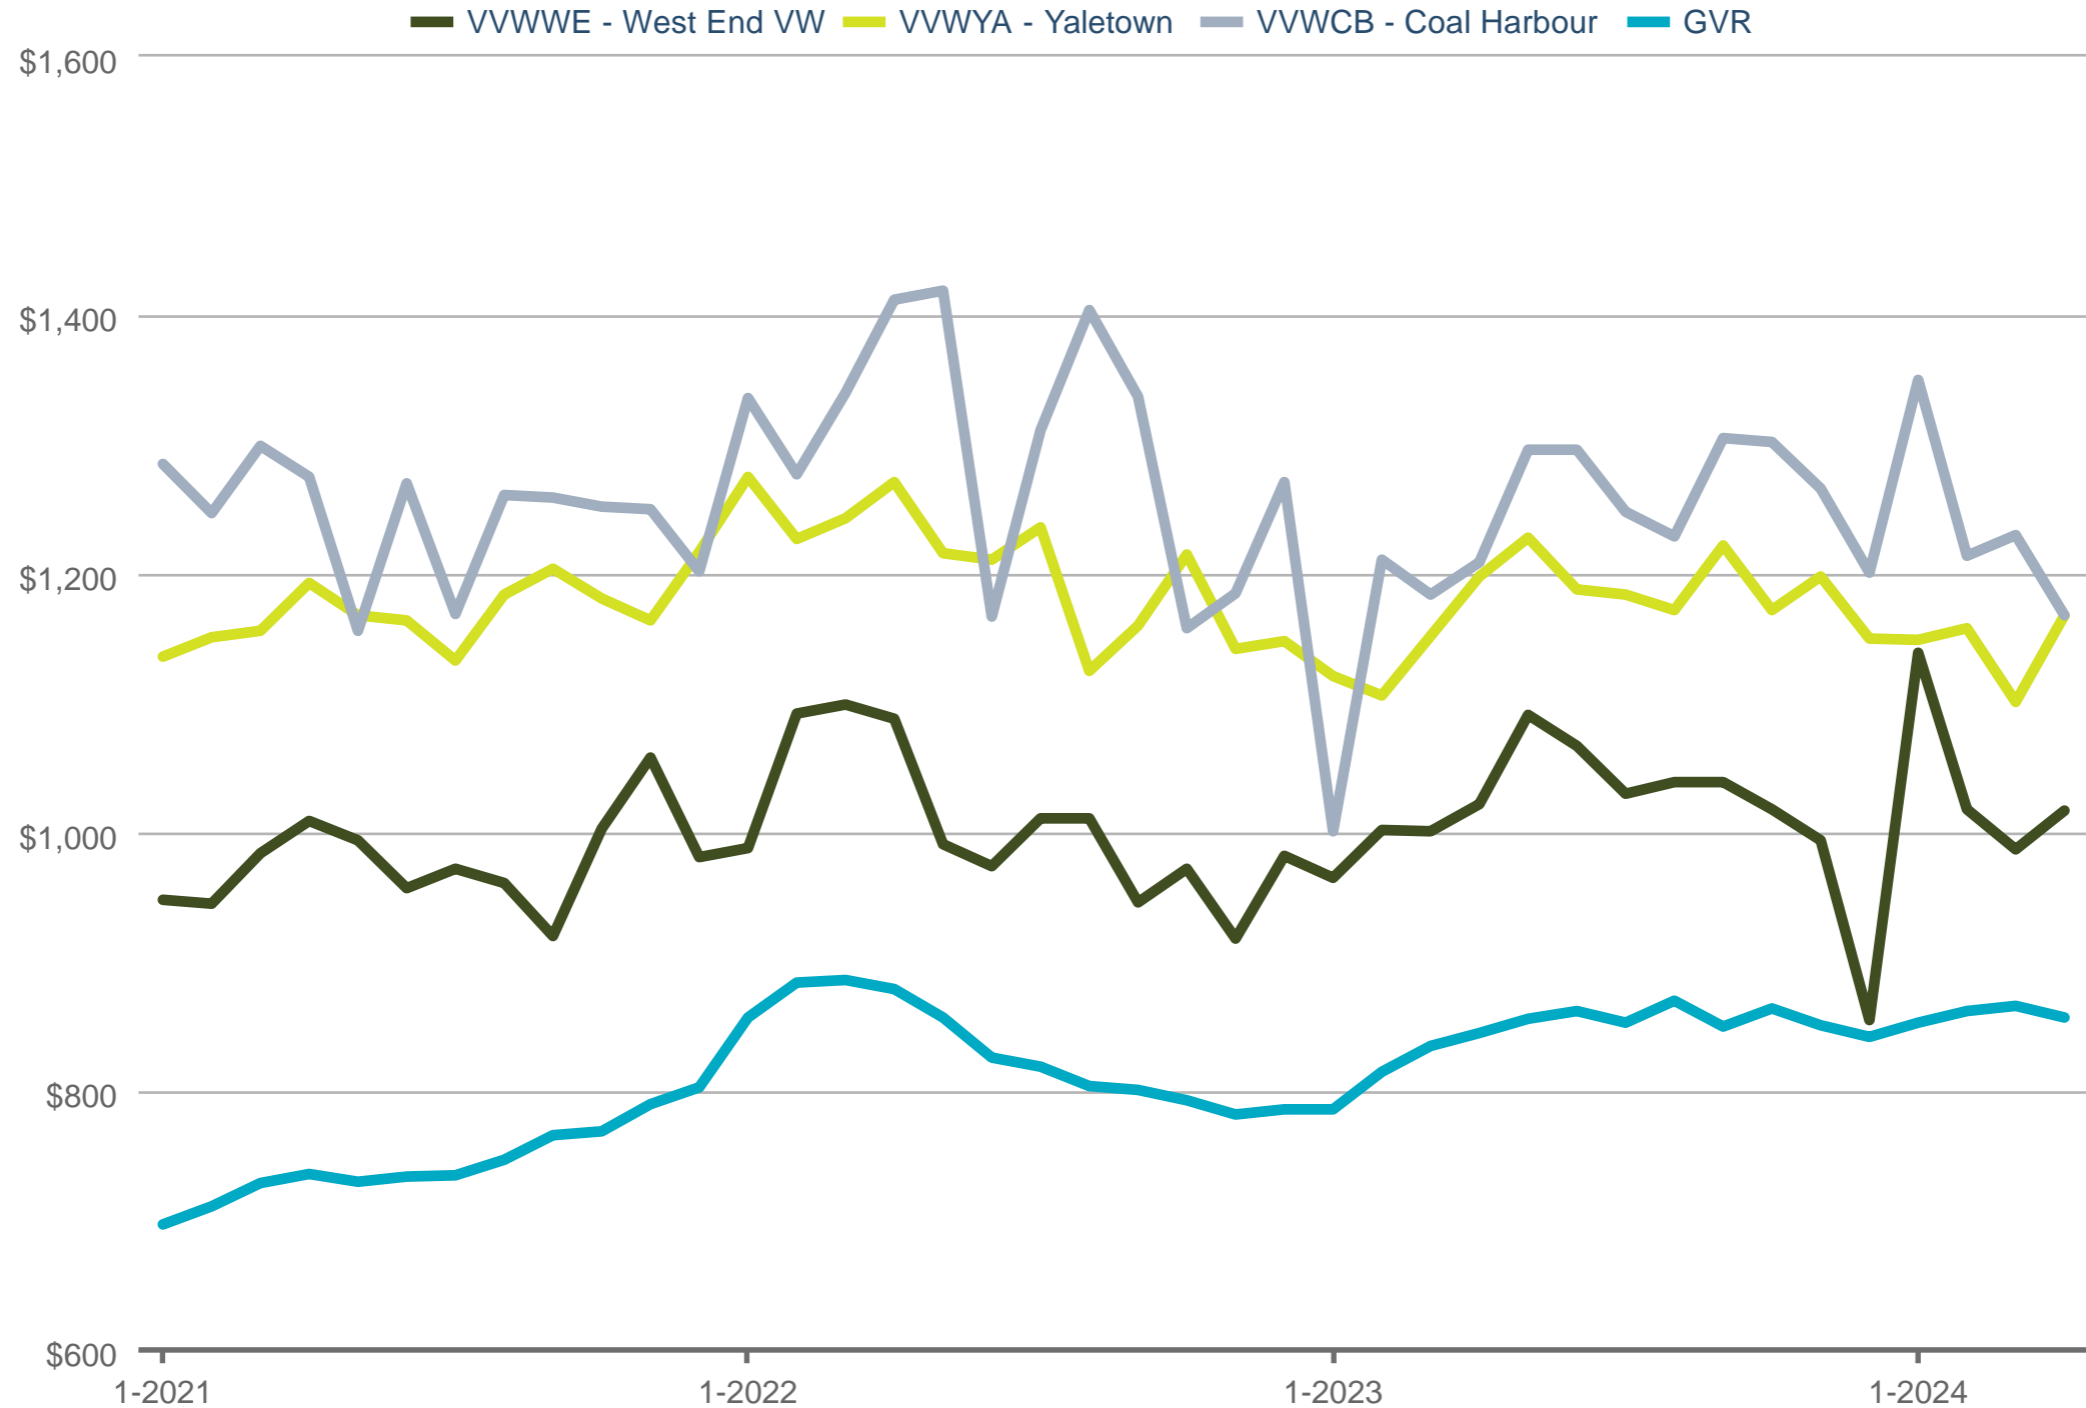

### Median Price Per Square Foot

VVWWE - West End VW & VVWYA - Yaletown & VVWCB - Coal Harbour & GVR

Each data point is one month of activity. Data is from May 12, 2024.

All data from Greater Vancouver REALTORS © 2024 ShowingTime.