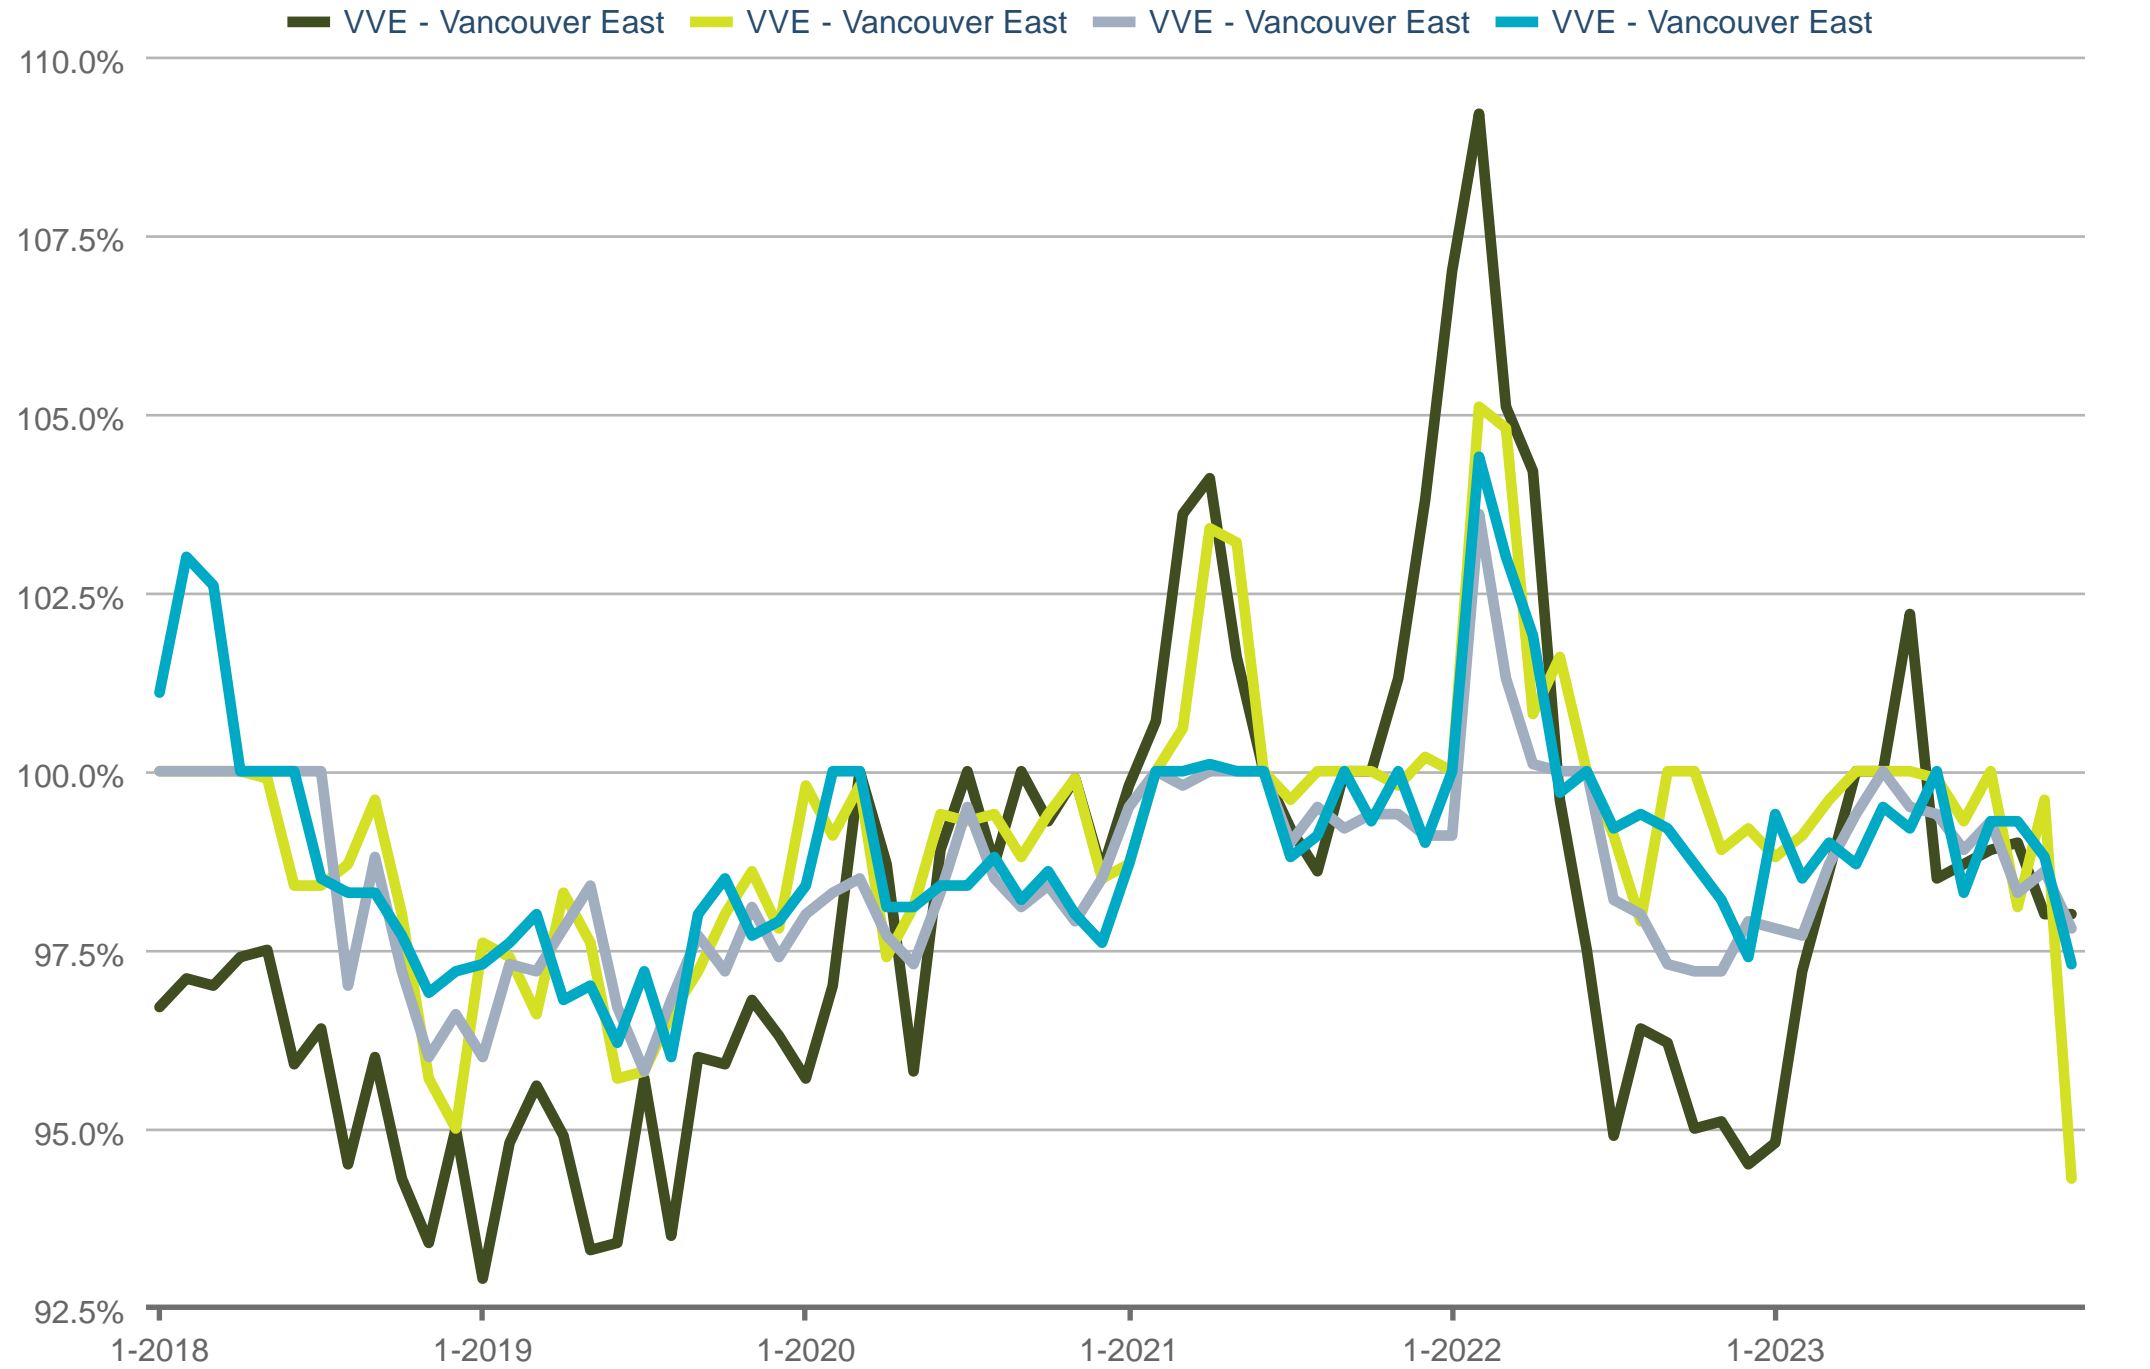

Kristi Holz PREC*
 Stilhavn Real Estate Services

Office: 778-387-7371
 Cell: 778-387-7371
Kristi@RealEstateVancity.ca
www.RealEstateVancity.ca

Median Percent of Original Price

VVE - Vancouver East: Detached (All) | VVE - Vancouver East: Townhouse | VVE - Vancouver East: 2 Bedrooms, Apartment | VVE - Vancouver East: 1 Bedroom or Fewer, Apartment

Each data point is one month of activity. Data is from January 8, 2024.

All data from Greater Vancouver REALTORS © 2024 ShowingTime.