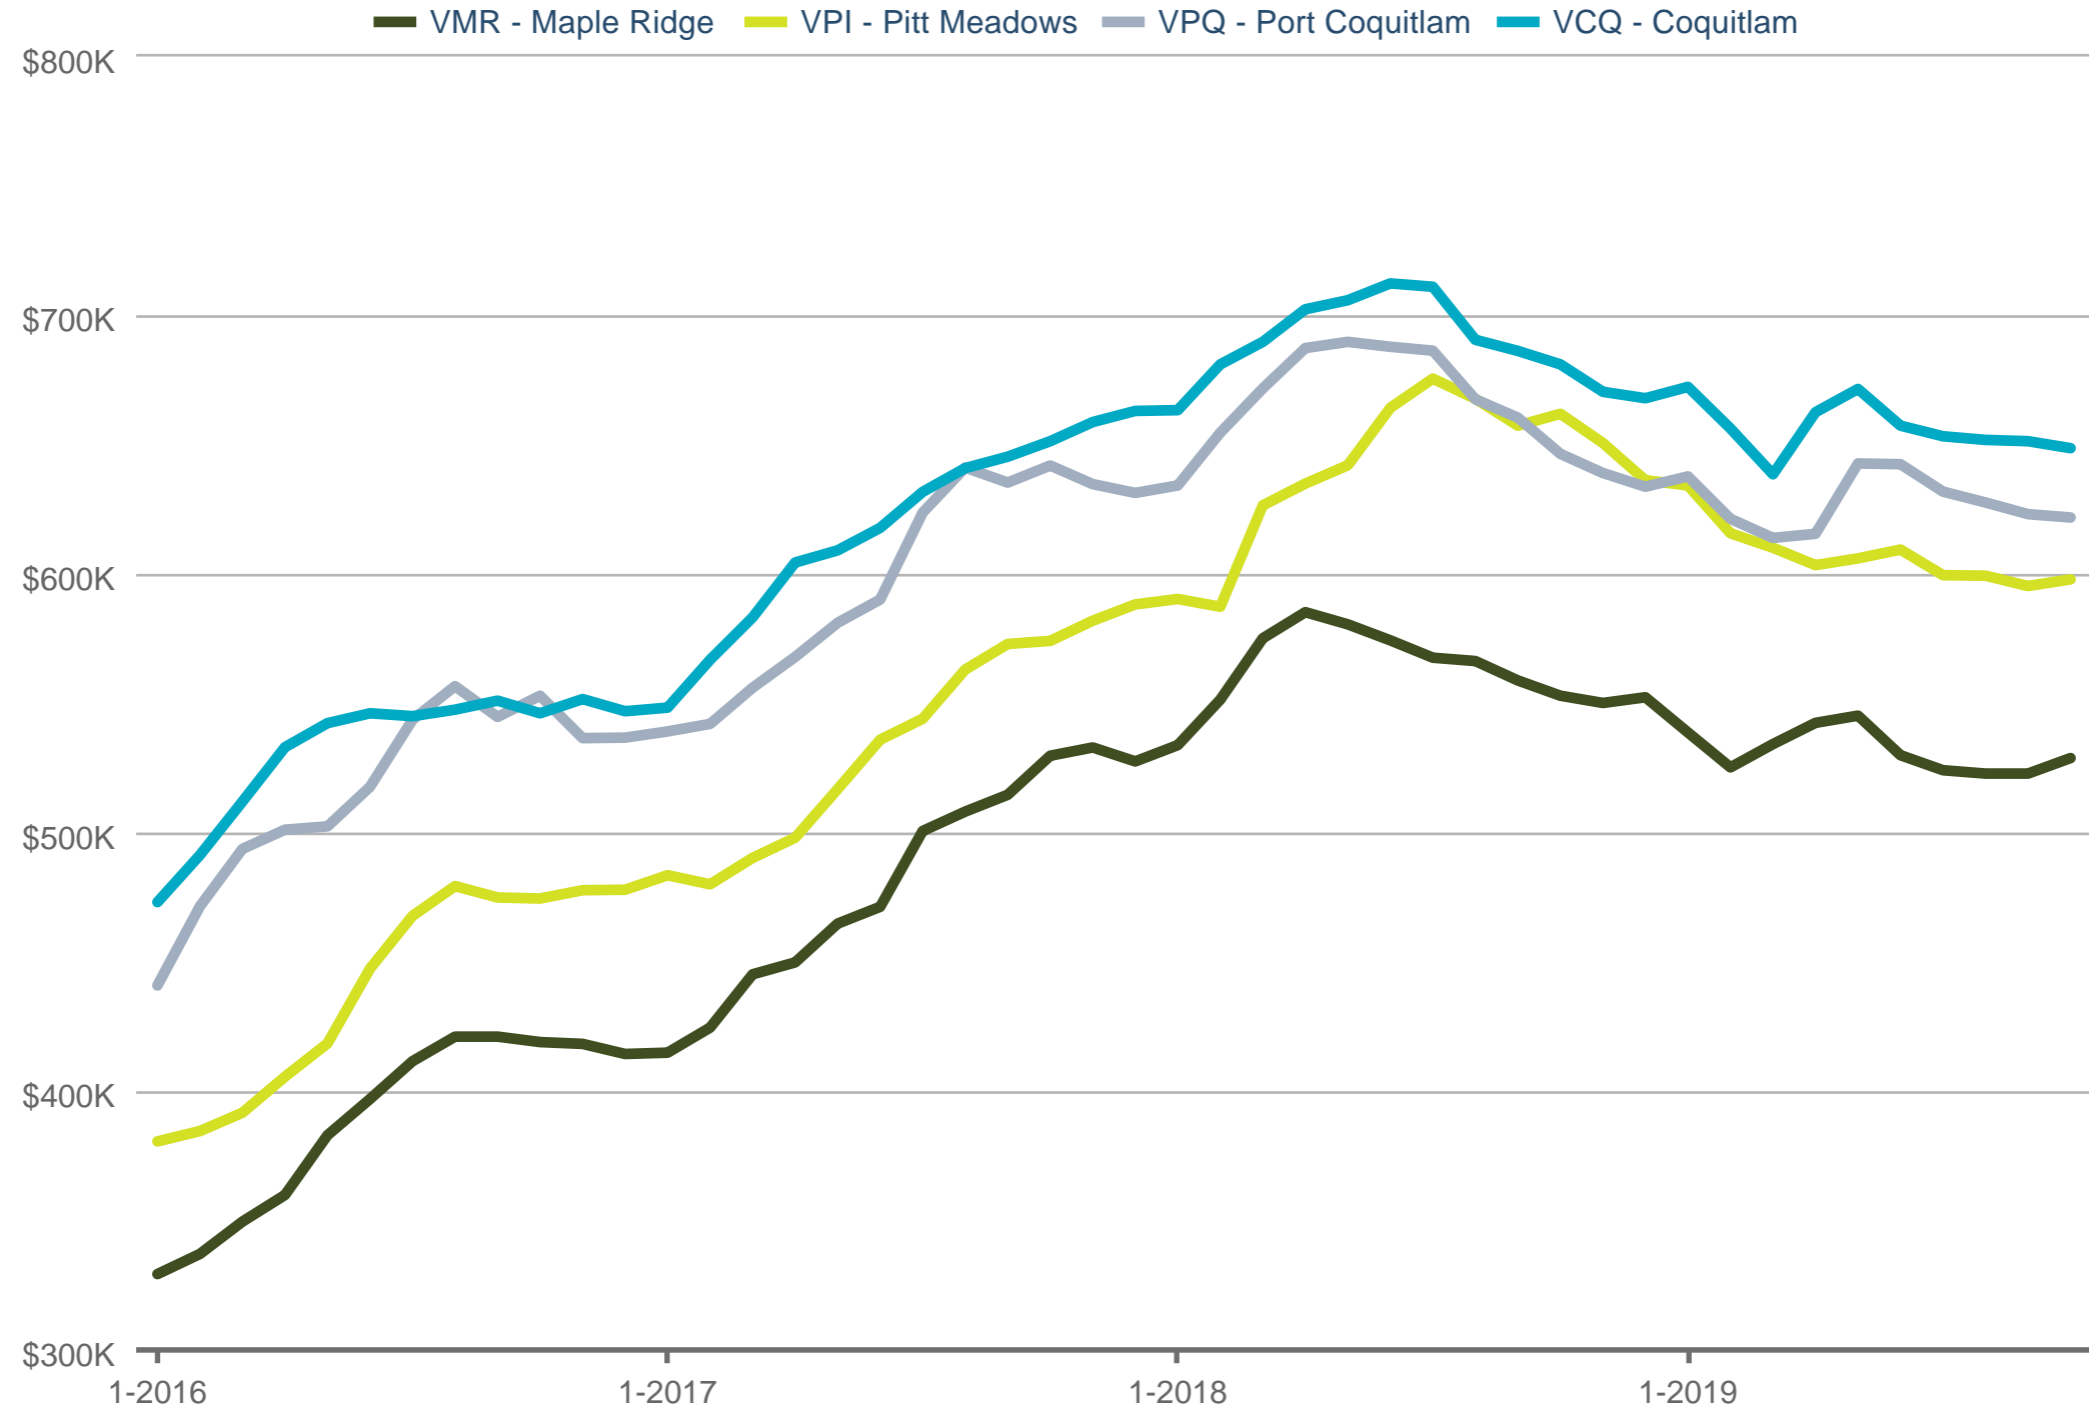

MLS® HPI Price

VMR - Maple Ridge & VPI - Pitt Meadows & VPQ - Port Coquitlam & VCQ - Coquitlam: Townhouse

Each data point is one month of activity. Data is from November 13, 2019.