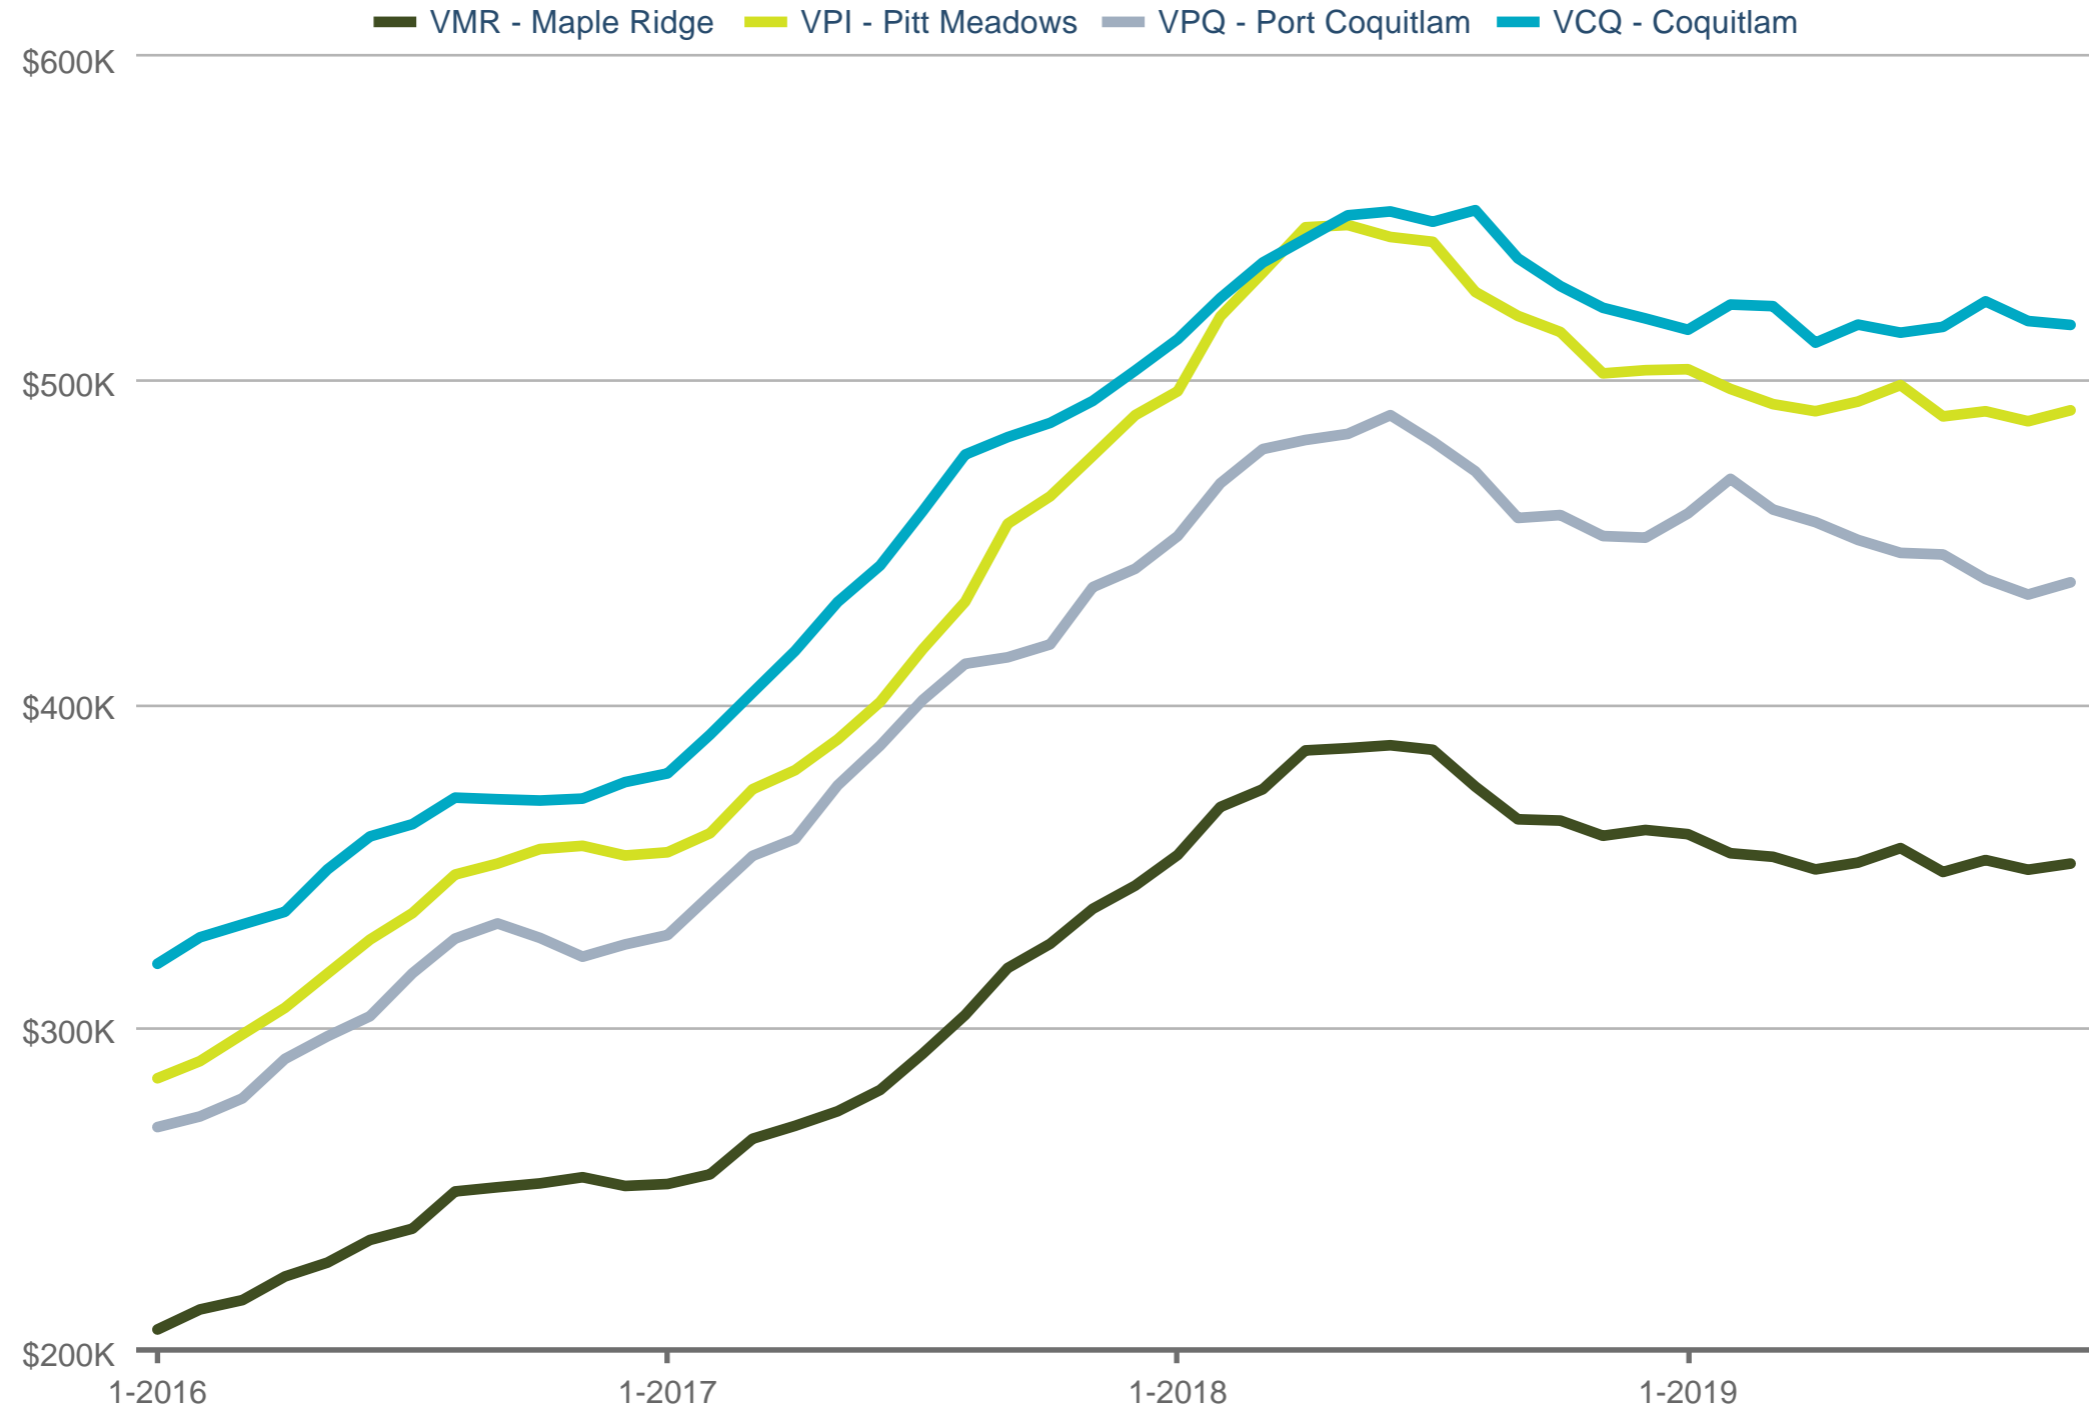

MLS® HPI Price

VMR - Maple Ridge & VPI - Pitt Meadows & VPQ - Port Coquitlam & VCQ - Coquitlam: Apartment

Each data point is one month of activity. Data is from November 13, 2019.