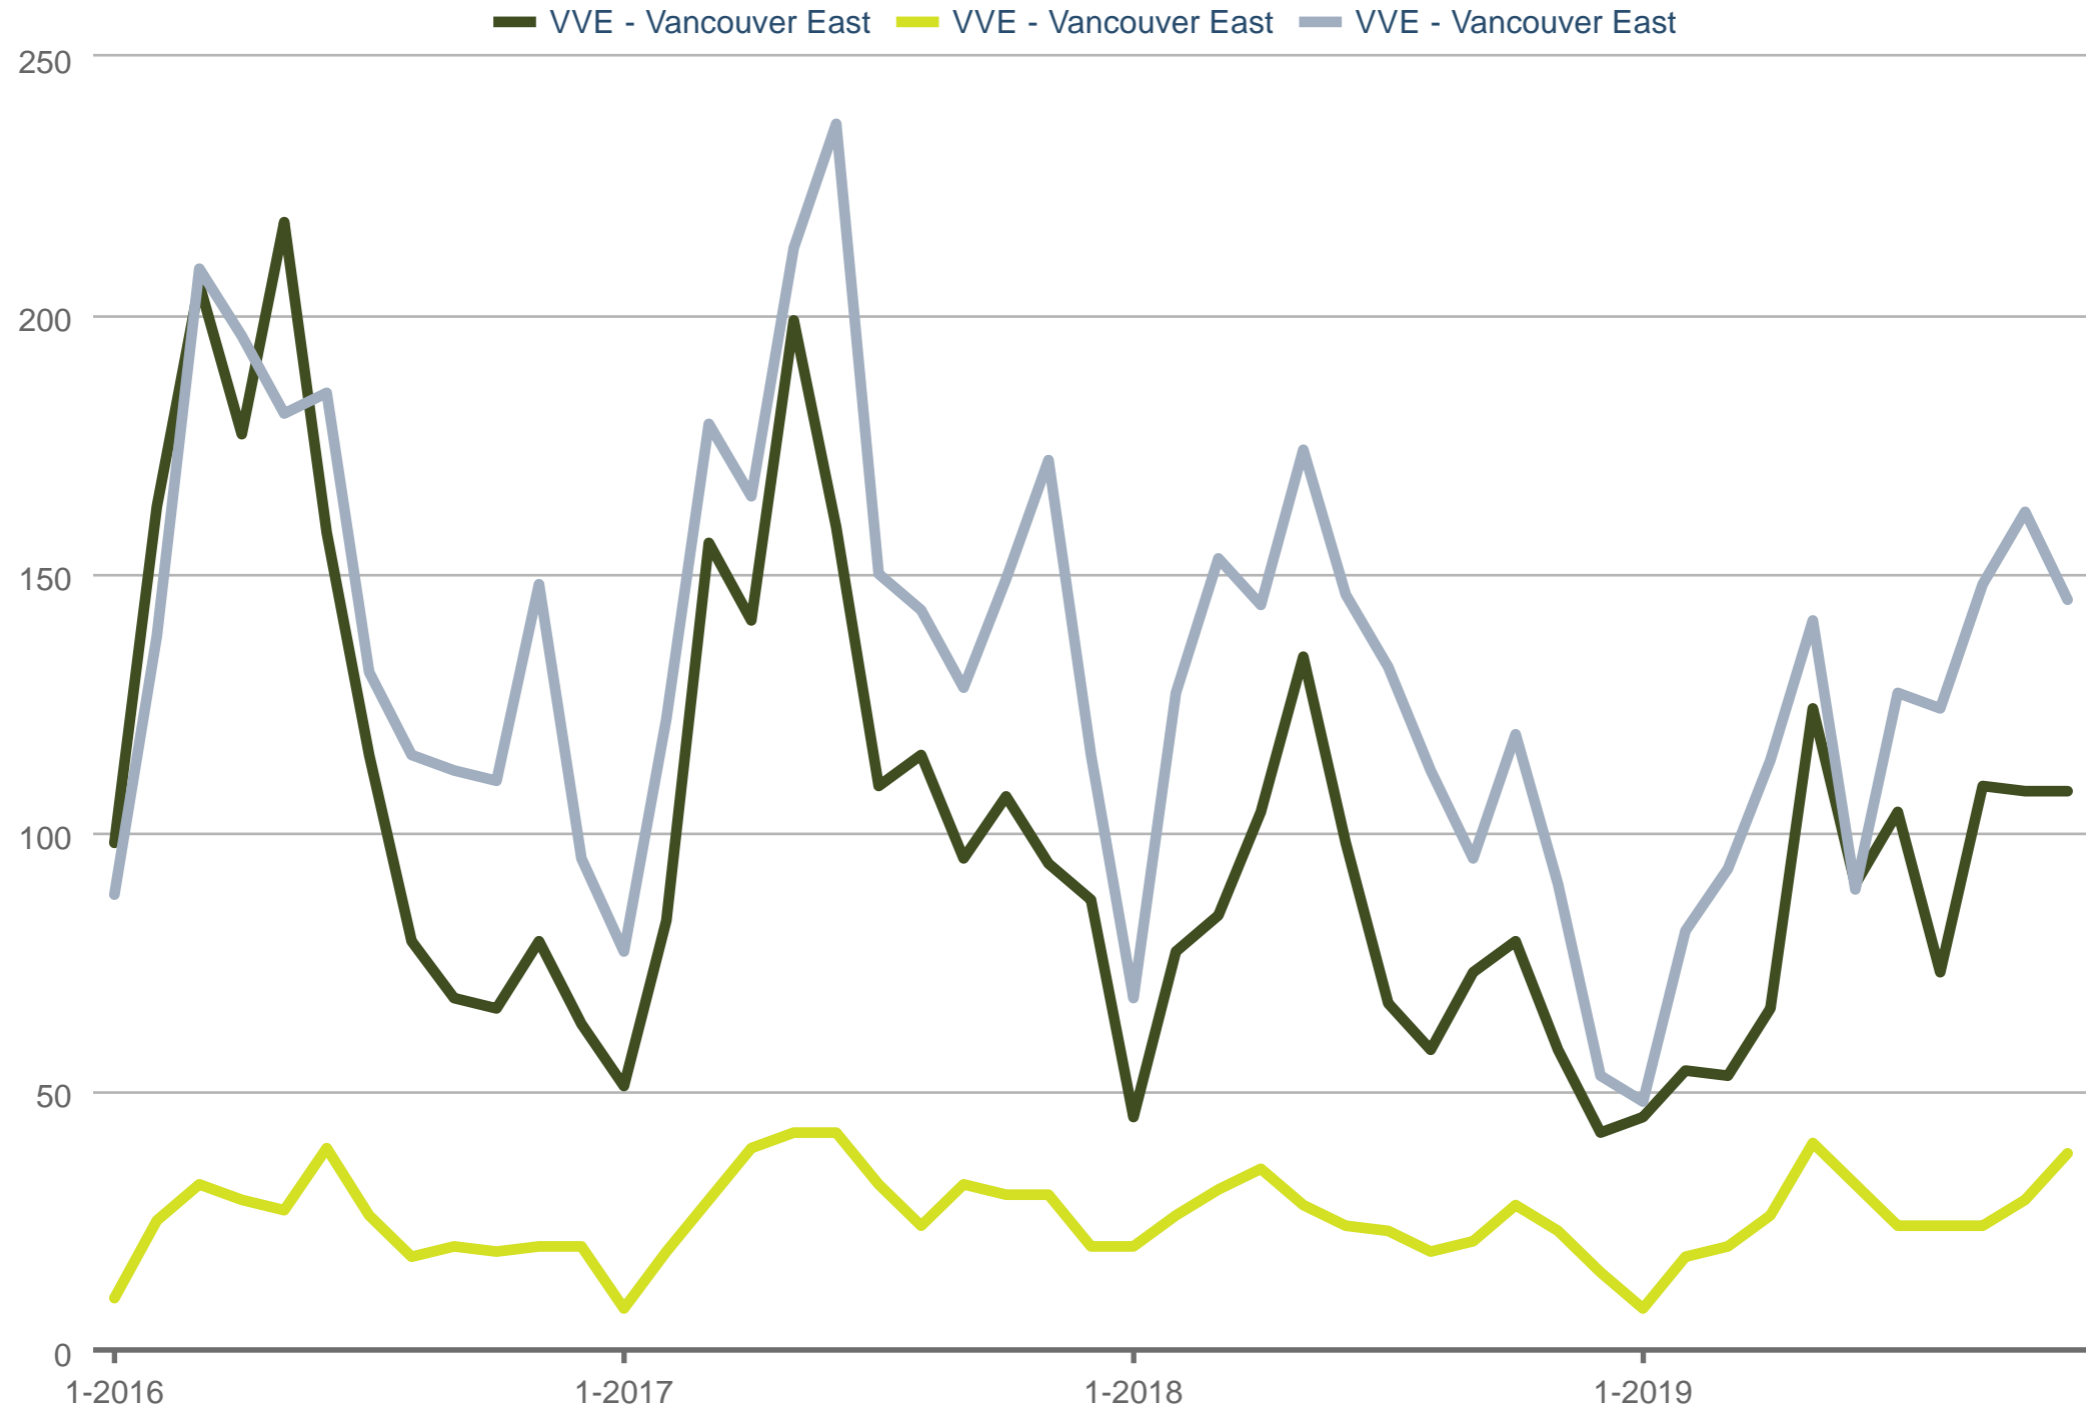

### Sales

VVE - Vancouver East: Detached (All) | VVE - Vancouver East: Townhouse | VVE - Vancouver East: Apartment

Each data point is one month of activity. Data is from December 7, 2019.