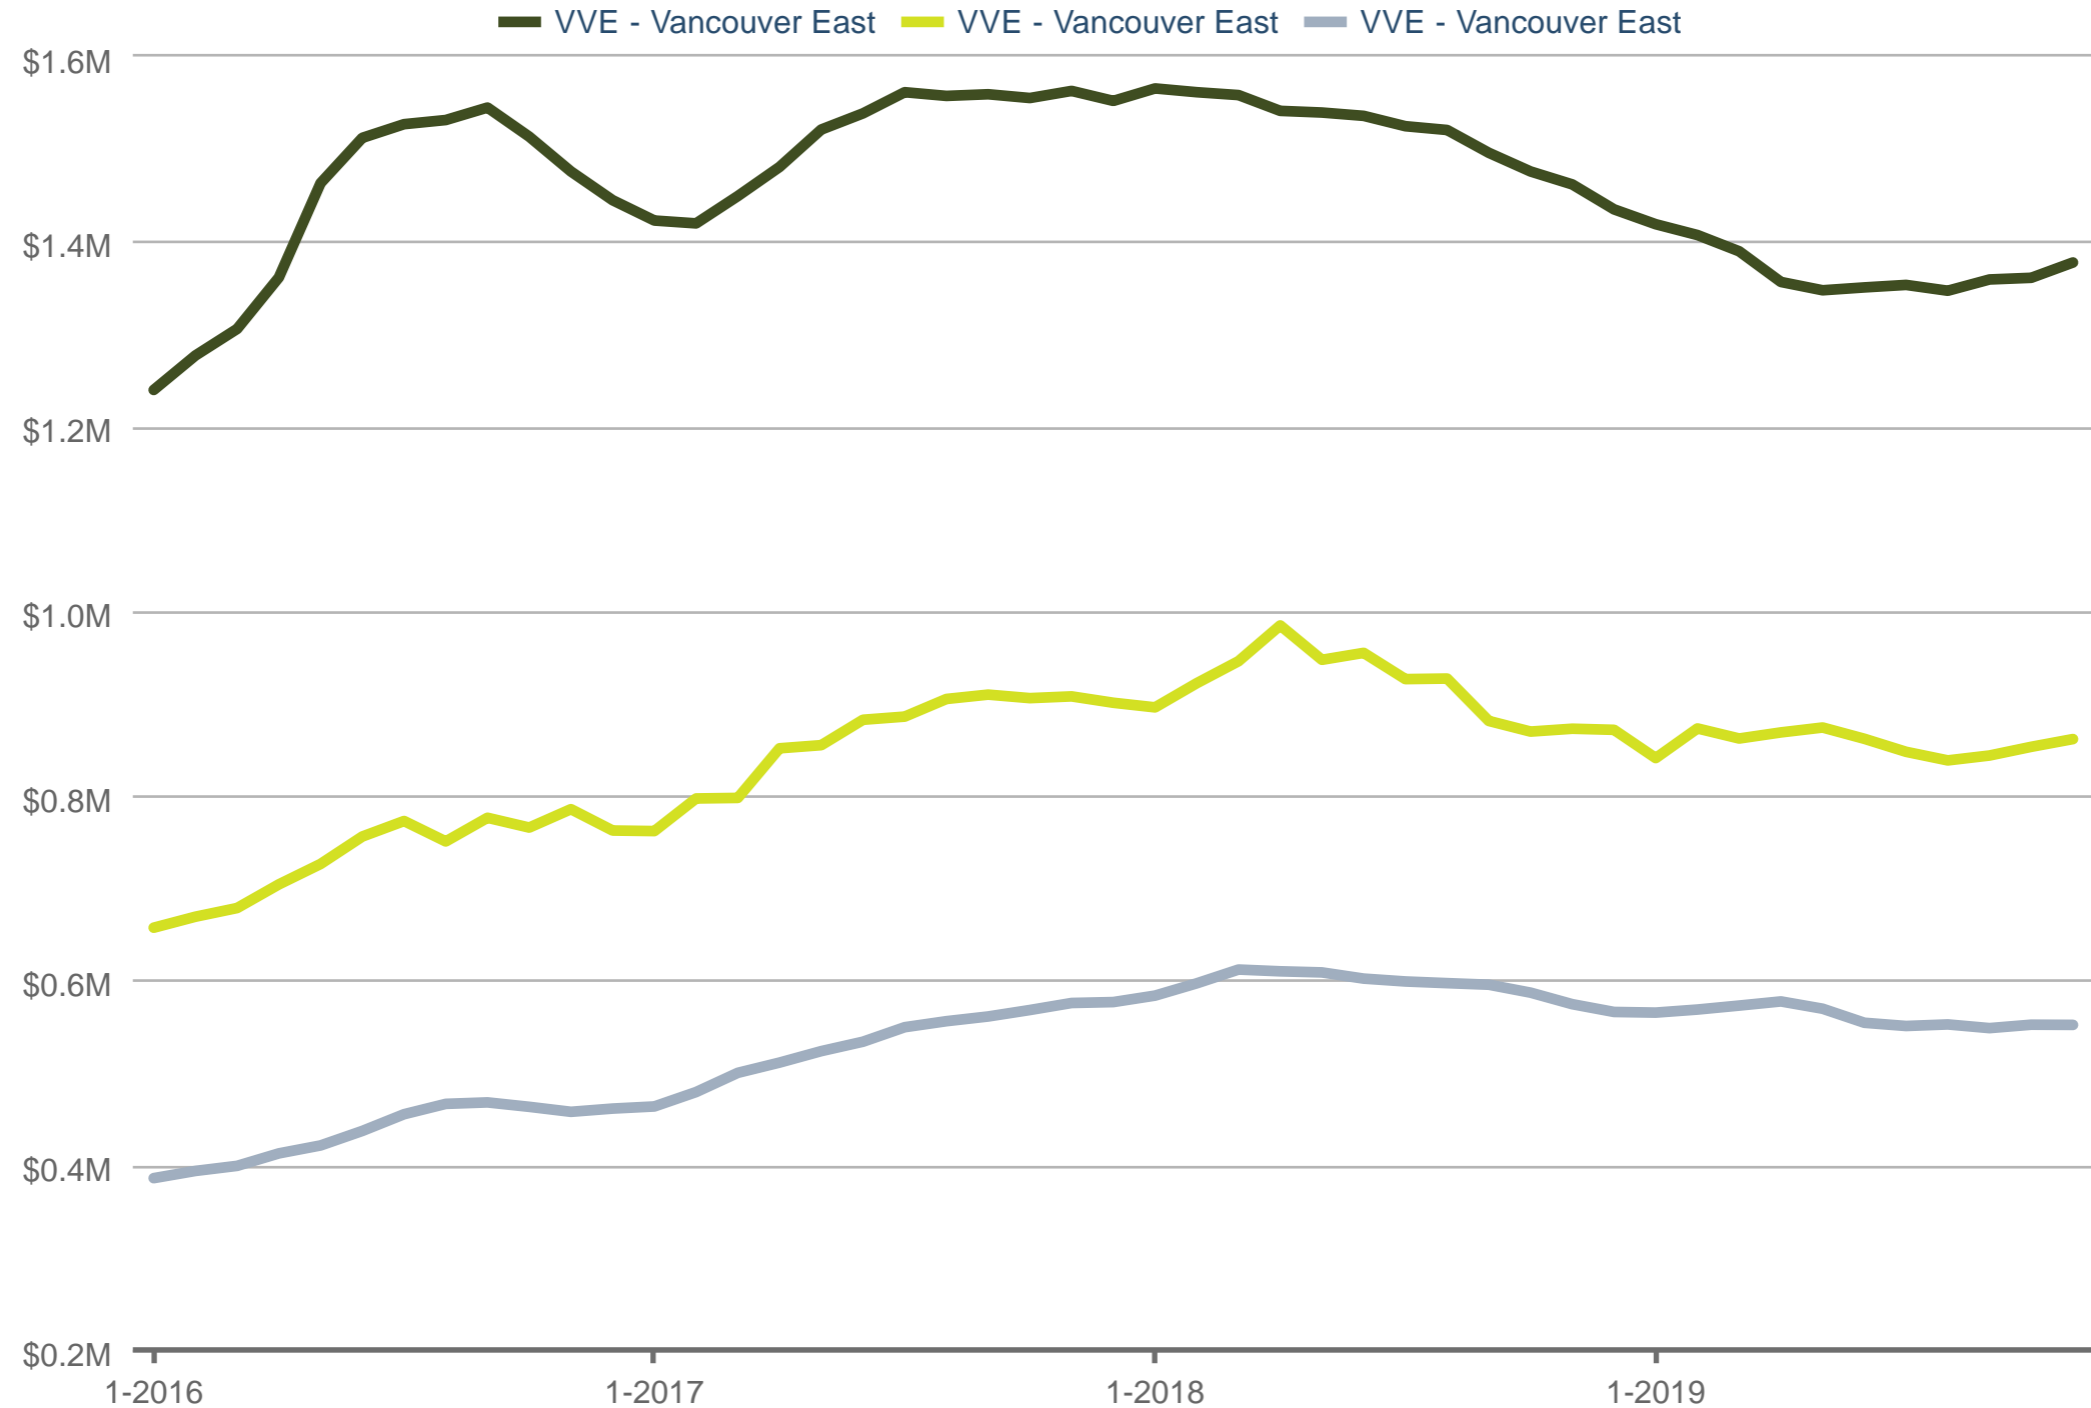

Kristi Holz PREC*
Stilhavn Real Estate Services

Office: 778-387-7371
Cell: 778-387-7371
Kristi@RealEstateVancity.ca
www.RealEstateVancity.ca

MLS® HPI Price

VVE - Vancouver East: Detached (All) | VVE - Vancouver East: Townhouse | VVE - Vancouver East: Apartment

Each data point is one month of activity. Data is from December 7, 2019.

All data from Greater Vancouver REALTORS © 2024 ShowingTime.