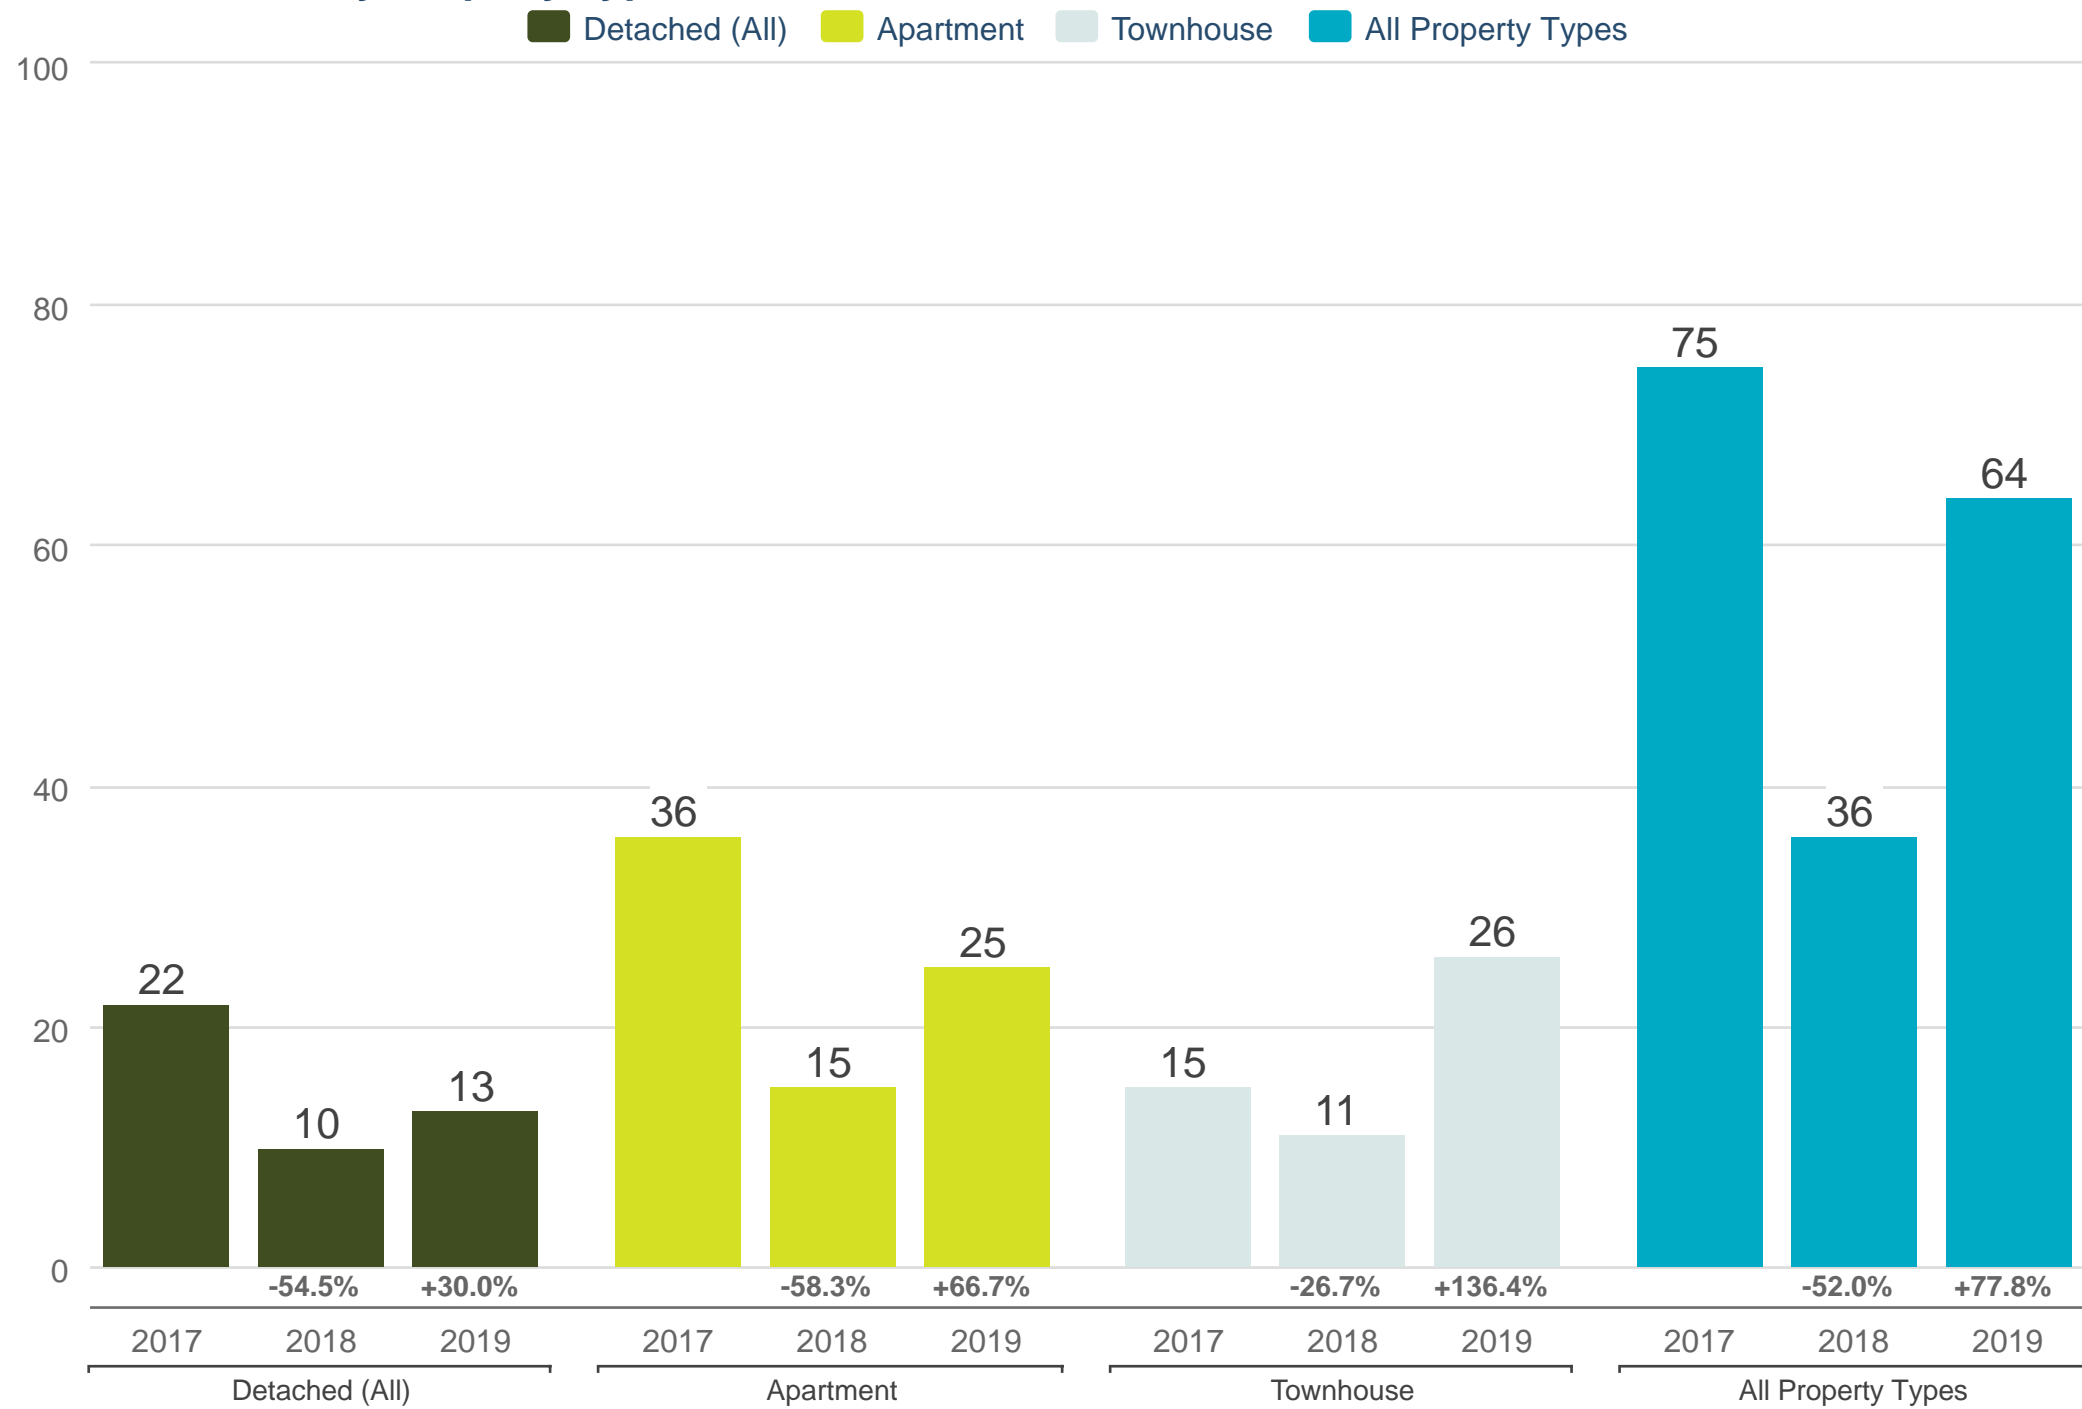

October Sales - By Property Type

VPM - Port Moody

Each point is actual monthly data. Data is from November 4, 2019.