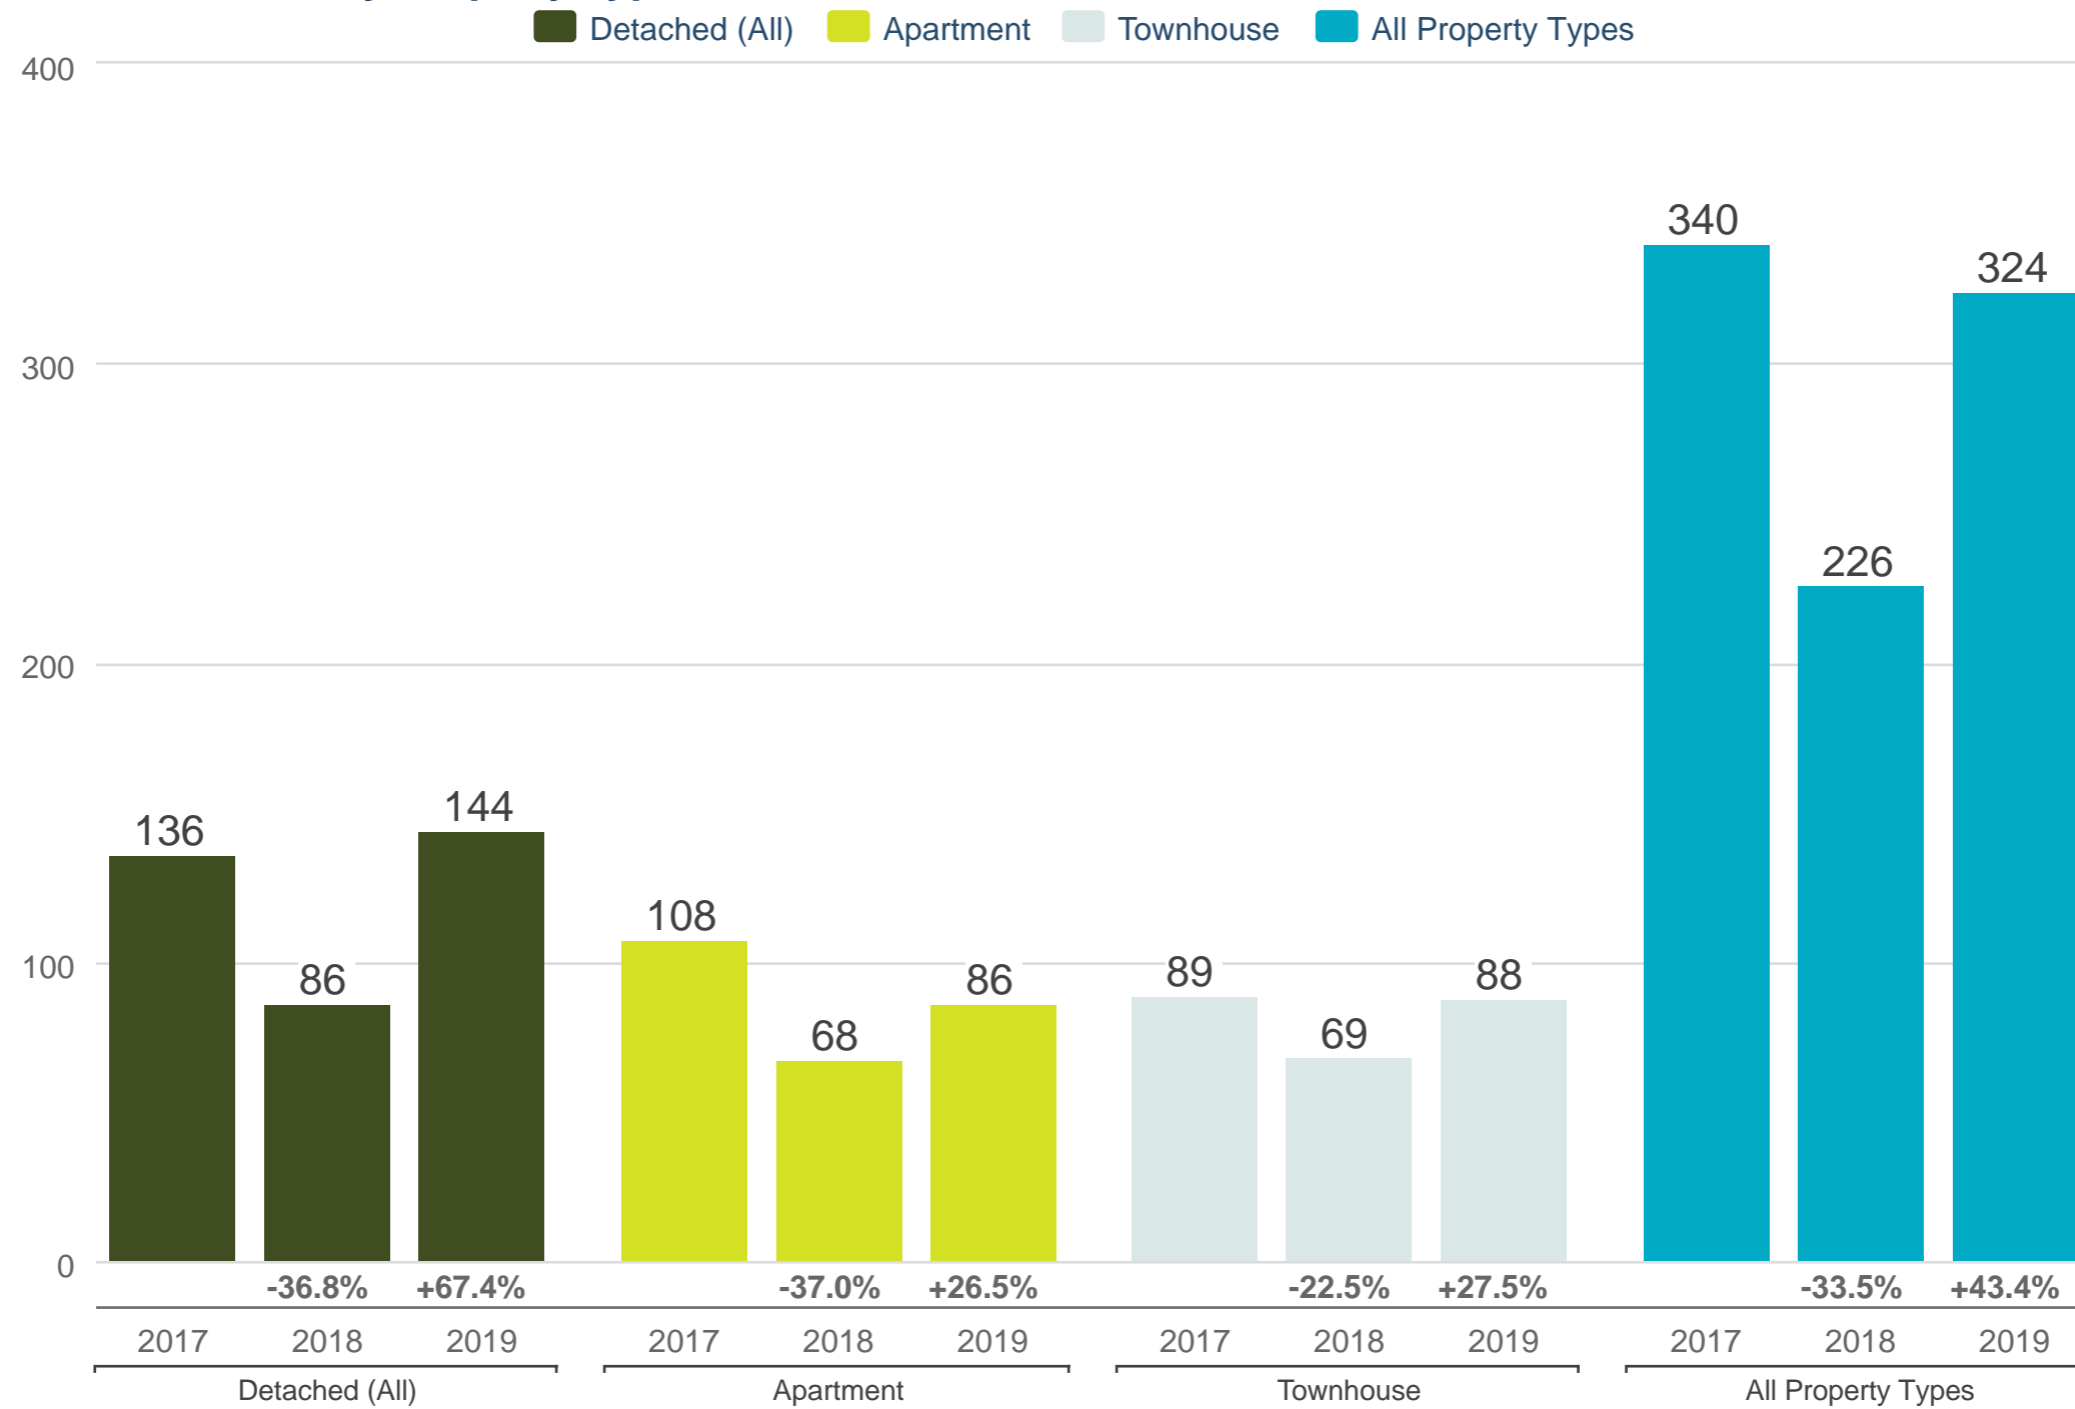

October Sales - By Property Type

F60 - Langley

Each point is actual monthly data. Data is from November 4, 2019.