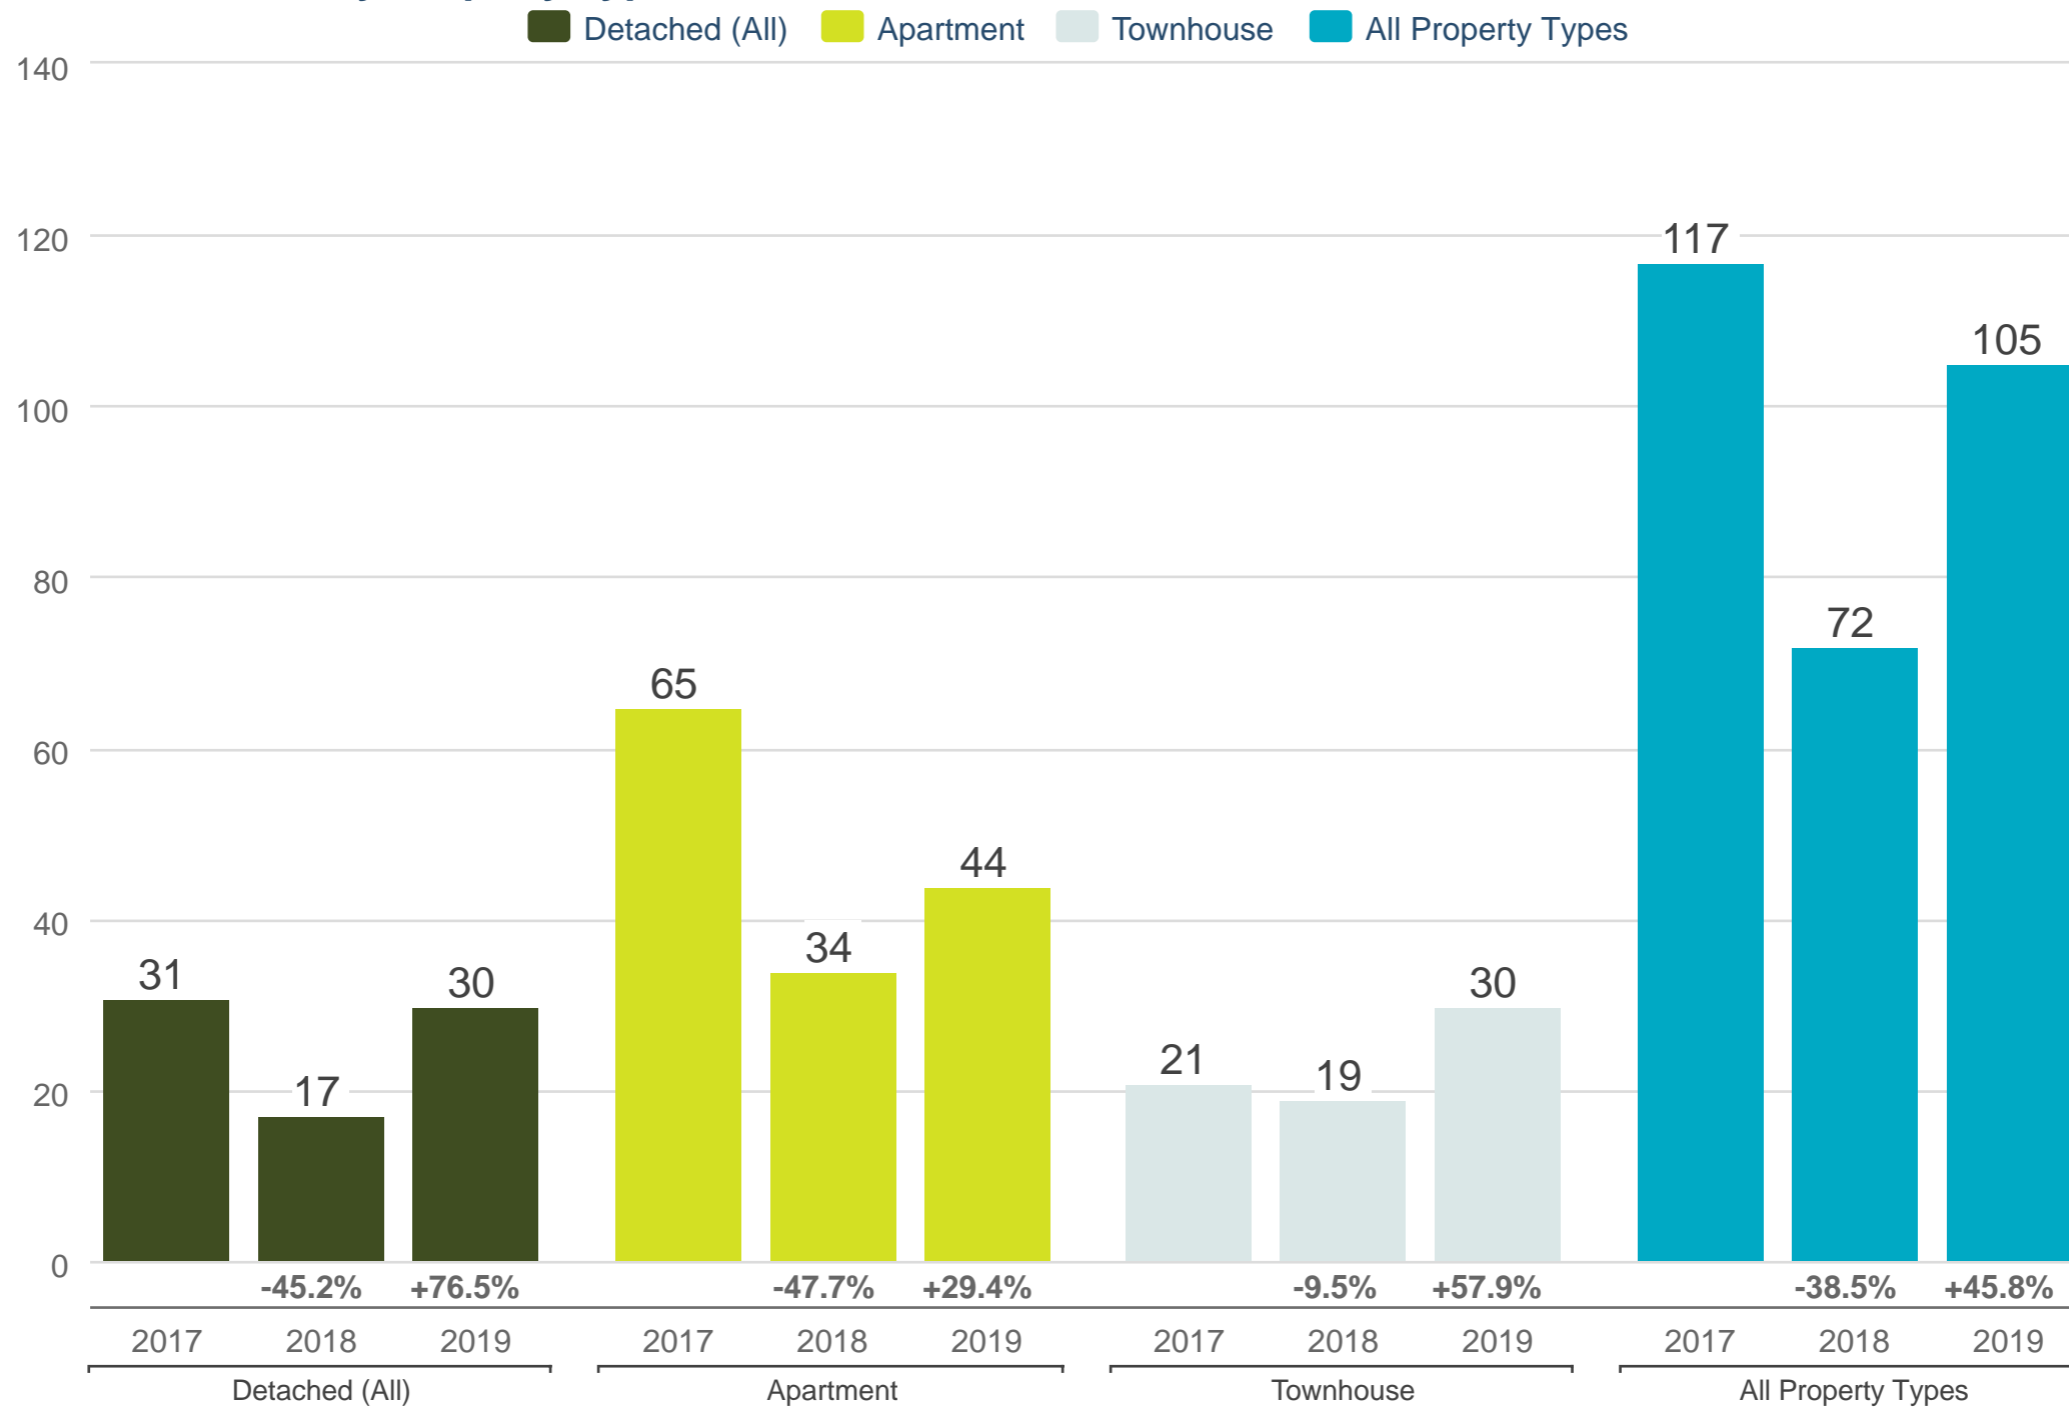

October Sales - By Property Type

VPQ - Port Coquitlam

Each point is actual monthly data. Data is from November 4, 2019.