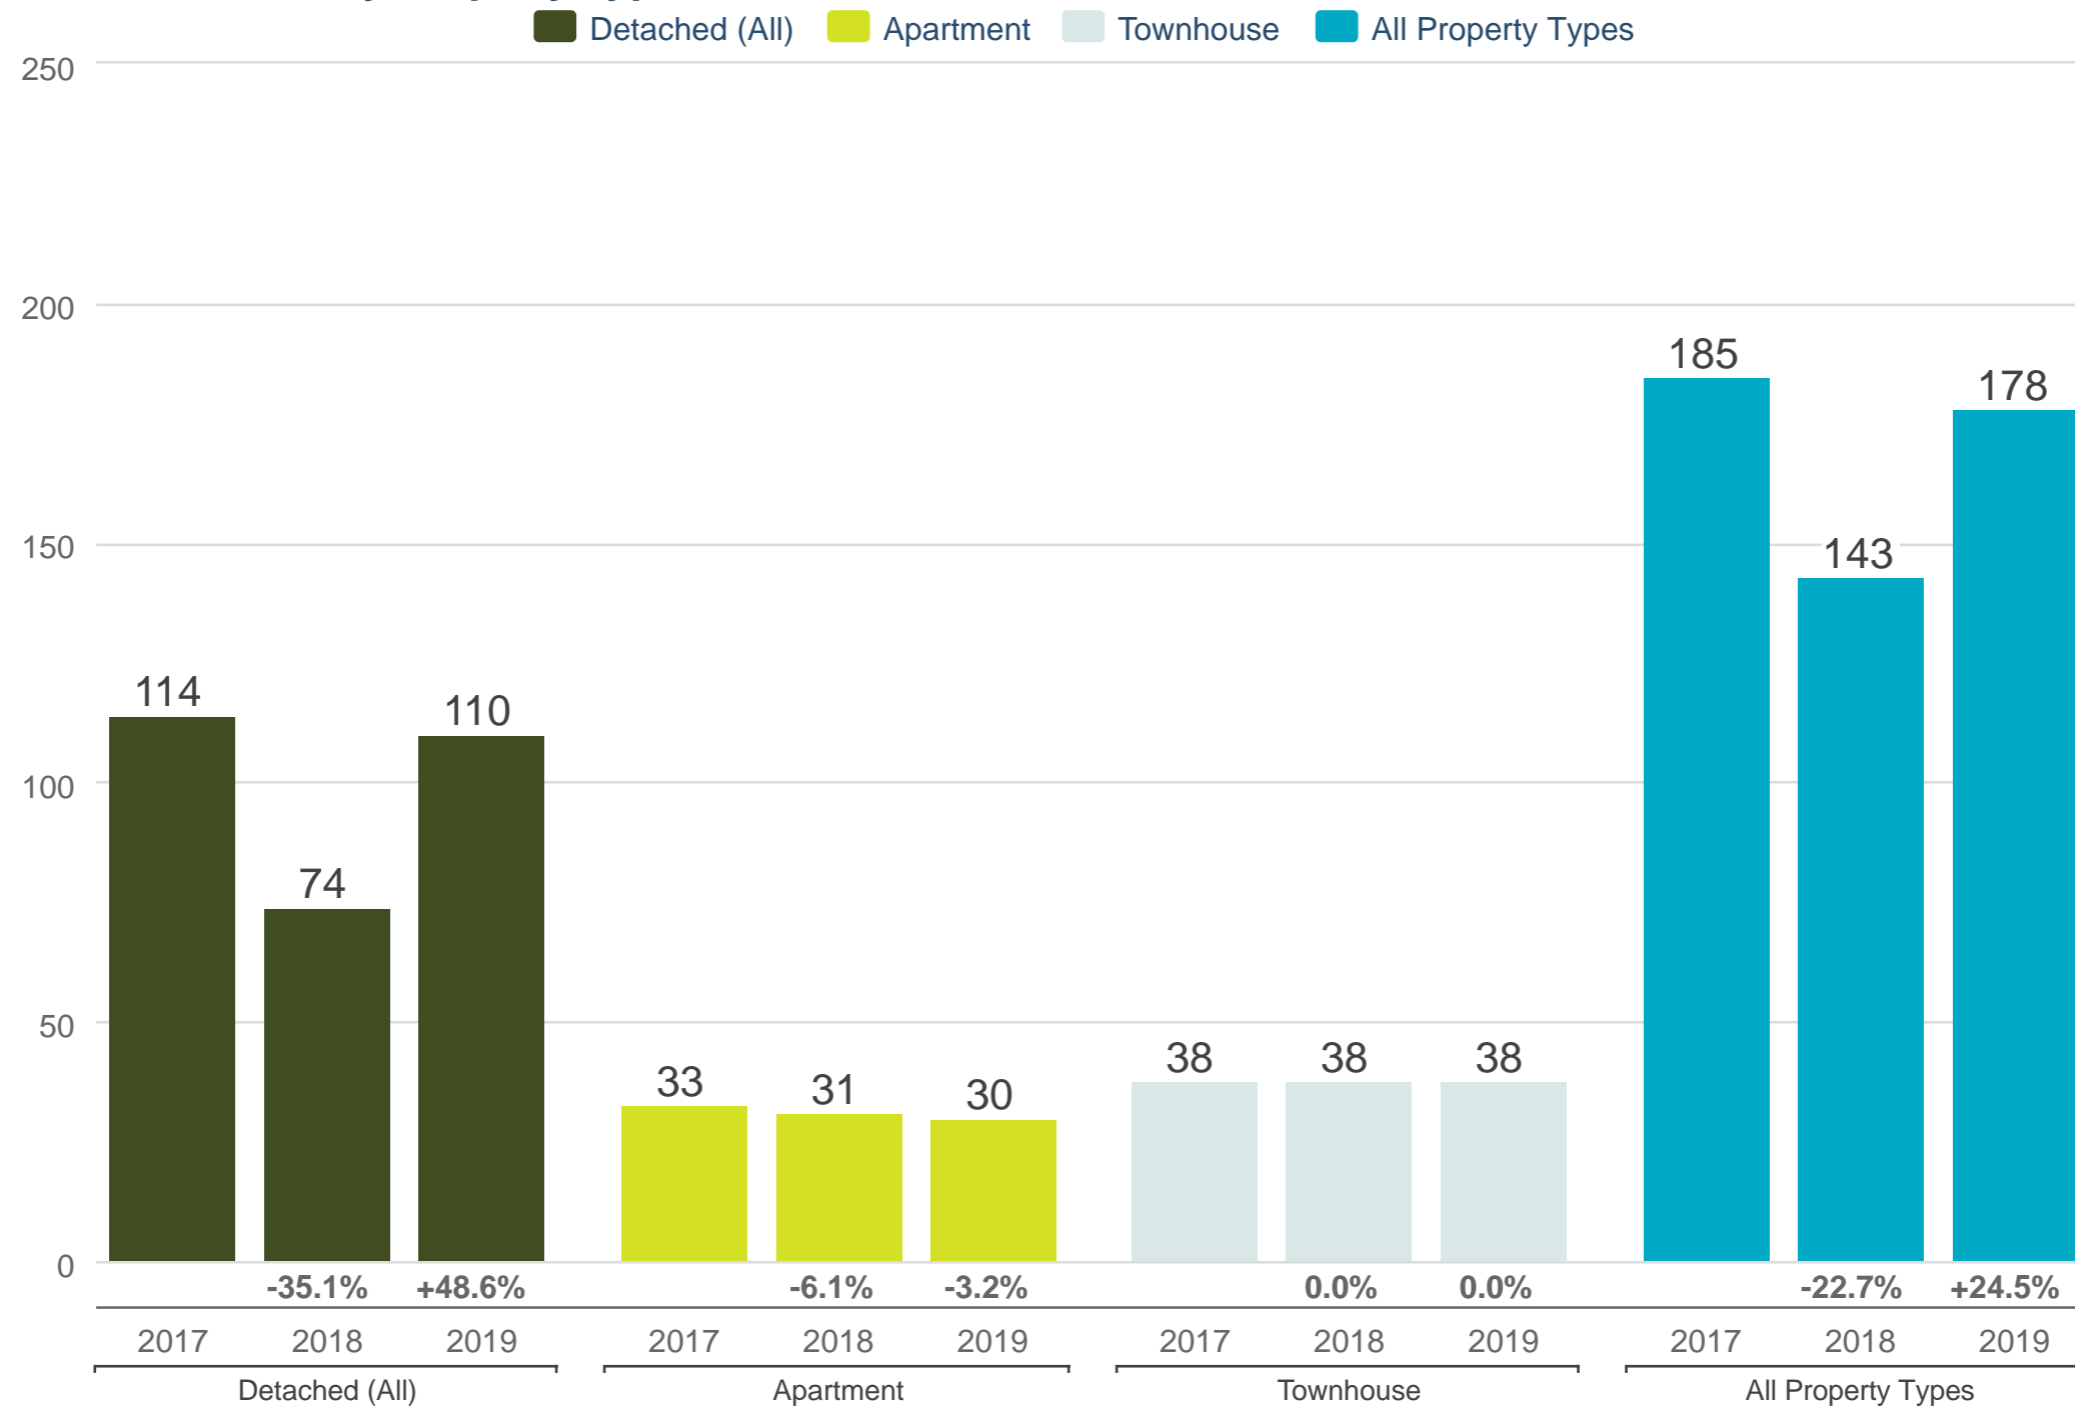

October Sales - By Property Type

VMR - Maple Ridge

Each point is actual monthly data. Data is from November 4, 2019.

All data from Greater Vancouver REALTORS © 2024 ShowingTime.